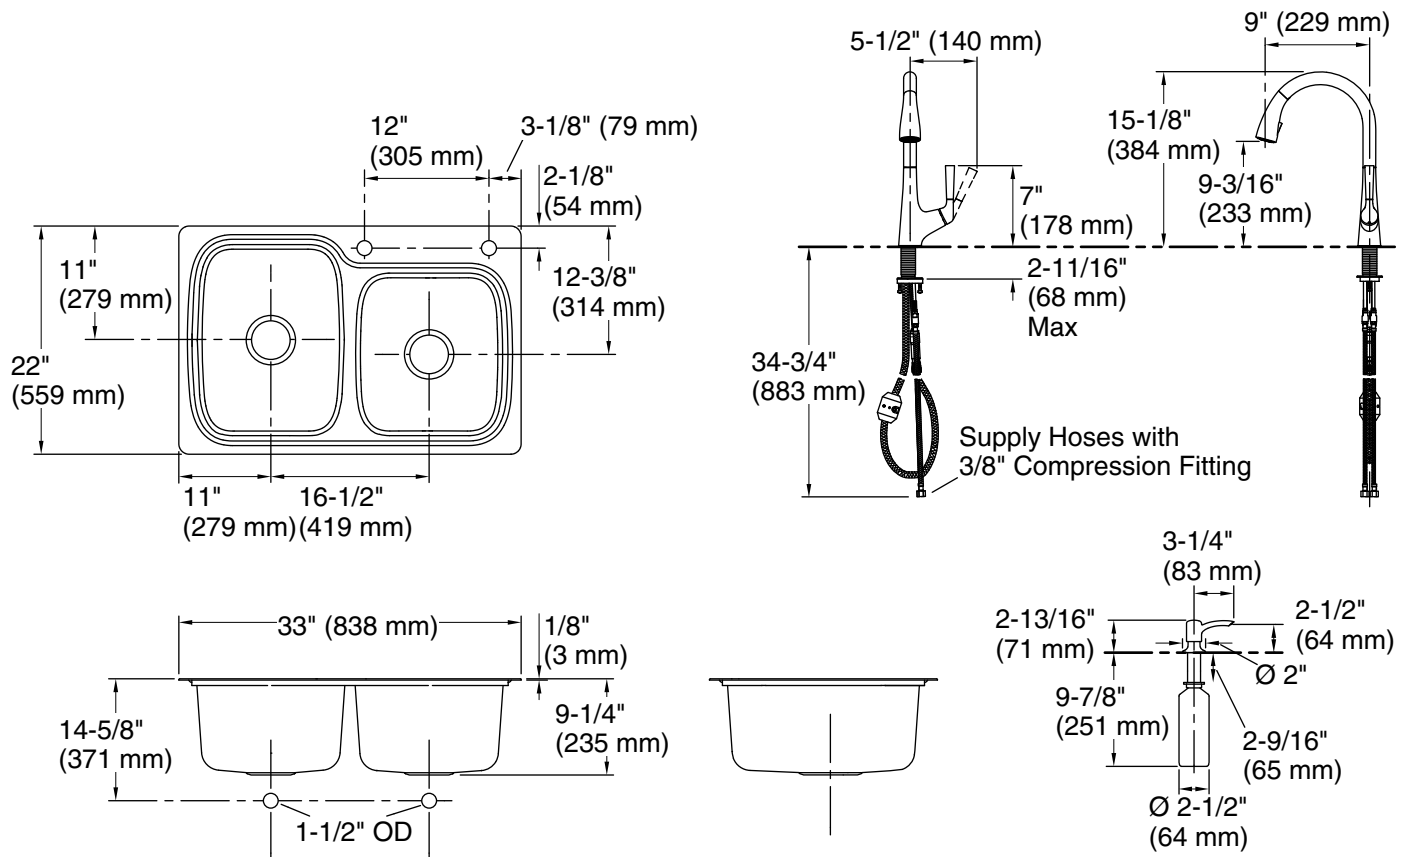

All-In-One Kit

Top-mount/undermount kitchen sink
K-R75791-2PC

Features

- Includes Malleco™ pull-down kitchen faucet with soap/lotion dispenser in Vibrant Stainless.
- 1.5 gal/min (5.6 /min) maximum flow rate at 60 psi (41 bar).
- Two faucet holes.
- 36" minimum base cabinet width.
- 2 faucet holes.
- 9" depth provides generous workspace.
- Large/medium bowls.
- Utility rack includes KOHLER® One-Year Limited Warranty.

K-5473 kitchen sink utility rack
K-R562-SD Pull-down kitchen sink faucet w/ soap/lotion dispenser
Installation hardware
Sink strainer (Qty 2)
sink strainers (qty 2)

Codes/Standards

ASME A112.19.3/CSA B45.4
All applicable US Federal and State material regulations

Technical Information

All product dimensions are nominal.

Installation:	Undermount
Min. base cabinet width:	36" (914 mm)
Bowl area (Right):	Length: 14-3/16" (360 mm) Width: 15-11/16" (398 mm) Bowl depth: 9" (229 mm) Water depth: 9" (229 mm)
Bowl area (Left):	Length: 14-3/16" (360 mm) Width: 18-7/16" (468 mm) Bowl depth: 9" (229 mm) Water depth: 9" (229 mm)
Number of deck holes:	2
Faucet hole(s):	1-7/16" (37 mm)
Soap/Lotion hole:	1-7/16" (37 mm)
Drain hole:	3-3/4" (94 mm)
Template:	1263722-7, required, included