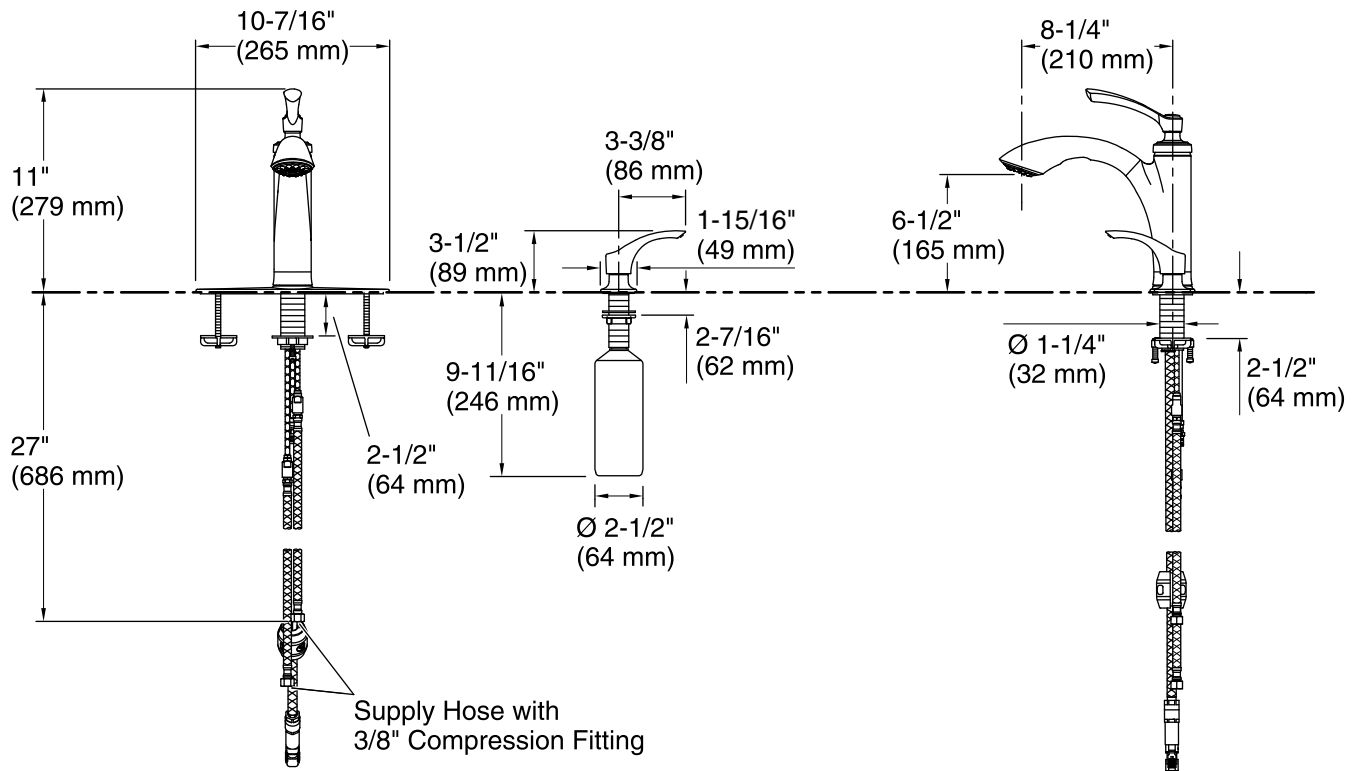

### Installation

- Installs with 1-, 2-, 3-, or 4- hole sink (escutcheon plate included).
- Flexible supply lines and quick connect fittings make installation easy.
- Longer shank works with countertops 1/2 inch to 2 1/2 inches thick. For thinner countertops additional material may be required.

### Technical Information

All product dimensions are nominal.