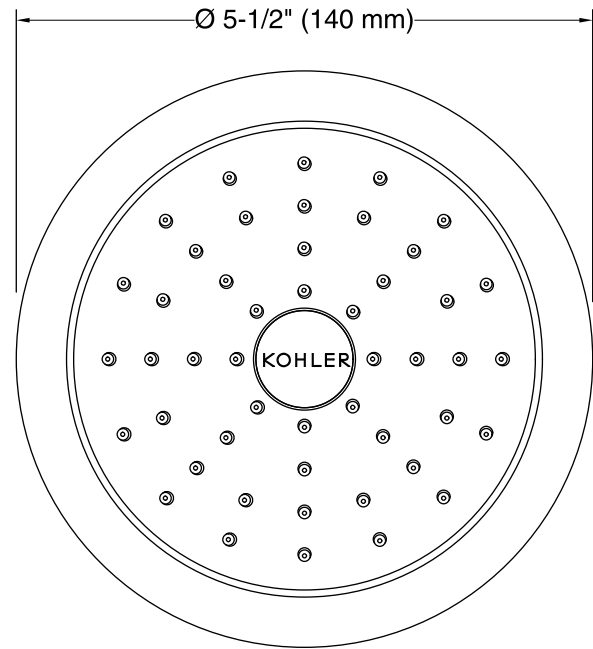

Features

- Single-function showerhead provides superior spray coverage.
- Katalyst® air-induction technology maximizes the air/water mix for a powerful, even flow.
- MasterClean™ spray nozzles resist mineral buildup and are easy-to-clean.
- 1.75 gpm (gallons per minute) flow rate.
- Showerhead design coordinates with most bath decor.
- 72 nozzles provide optimal coverage with soothing water delivery.
- Racetrack waterway ensures performance, delivering a consistent and dependable spray.
- 1/2-inch NPT connection.
- Shower arm and flange not included.

Material

- KOHLER finishes resist corrosion and tarnishing.
- KOHLER finishes resist corrosion and tarnishing.

Installation

- 1/2" - 14 NPT connection.
- Wall-mount.

Codes/Standards

ASME A112.18.1/CSA B125.1
DOE - Energy Policy Act 1992
EPA WaterSense®
California Energy Commission (CEC)

CP	Polished Chrome
BN	Vibrant® Brushed Nickel

Technical Information

All product dimensions are nominal.

Drain included: No

Showerhead/Body Spray:

Rated maximum flow: 1.75 gal/min (6.6 l/min)

Pressure: 80 psi (5.5 bar)