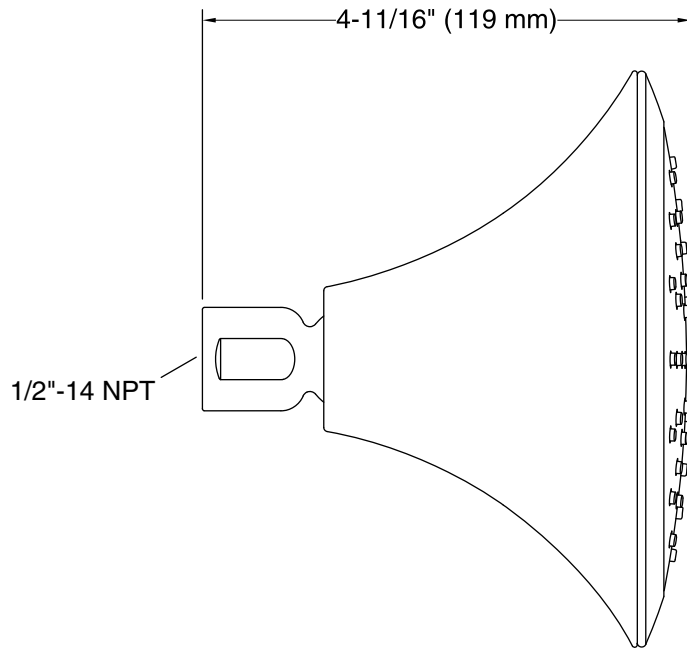

Features

- Single-function showerhead provides superior spray coverage.
- Katalyst® air-induction technology maximizes the air/water mix for a powerful, even flow.
- MasterClean™ spray nozzles resist mineral buildup and are easy-to-clean.
- 1.75 gpm (gallons per minute) flow rate.
- Showerhead design coordinates with most bath decor.
- 72 nozzles provide optimal coverage with soothing water delivery.
- Racetrack waterway ensures performance, delivering a consistent and dependable spray.
- 1/2-inch NPT connection.
- Shower arm and flange not included.

Material

- KOHLER finishes resist corrosion and tarnishing.
- KOHLER finishes resist corrosion and tarnishing.

Installation

- 1/2" - 14 NPT connection.
- Wall-mount.

Codes/Standards

ASME A112.18.1/CSA B125.1
DOE - Energy Policy Act 1992
EPA WaterSense®
California Energy Commission (CEC)

CP	Polished Chrome
BN	Vibrant® Brushed Nickel

Technical Information

All product dimensions are nominal.

Drain included: No

Showerhead/Body Spray:

Rated maximum flow: 1.75 gal/min (6.6 l/min)

Pressure: 80 psi (5.5 bar)