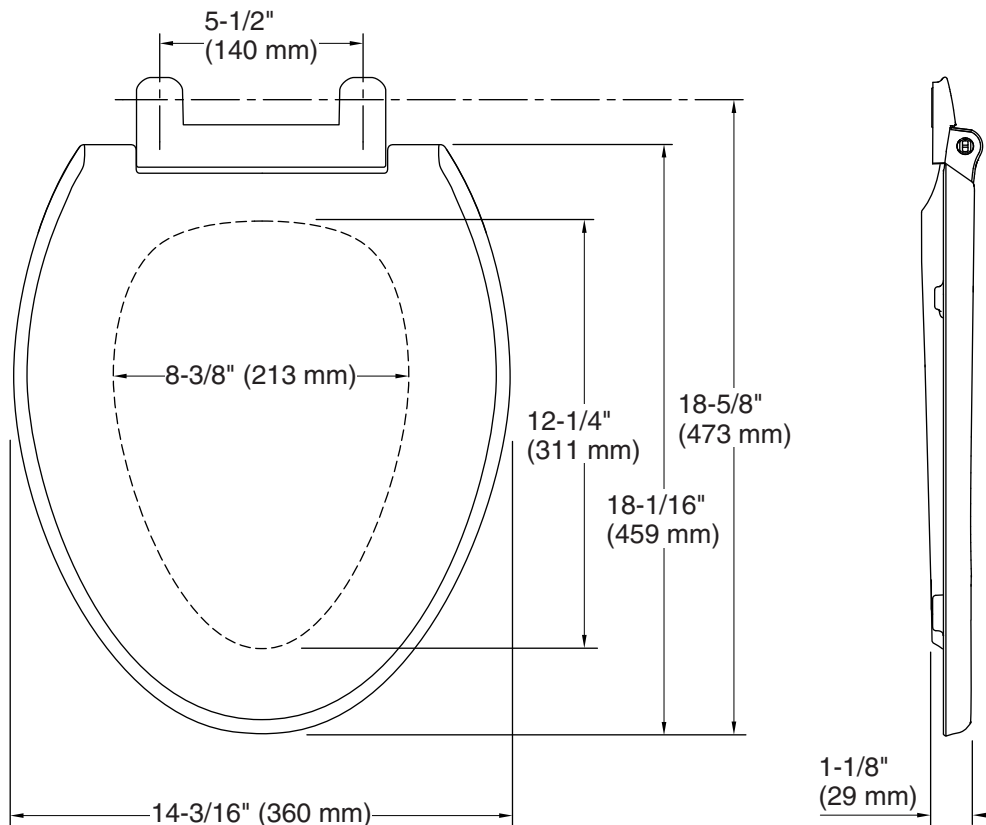

Technical Information

All product dimensions are nominal.

Seat shape type: Elongated

Seat front type: Closed-front

Seat-mounting holes: 5-1/2" (140 mm)

Notes

Install this product according to the installation guide.