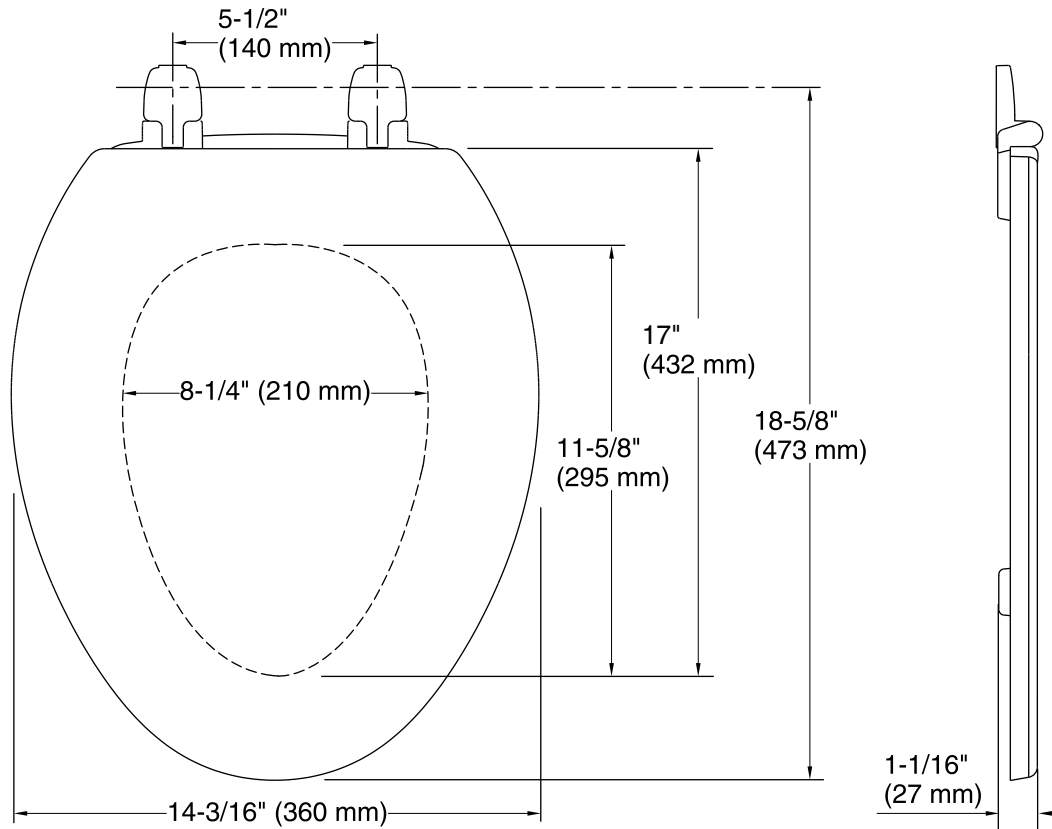

Technical Information

All product dimensions are nominal.

Seat shape type: Elongated

Seat front type: Closed-front

Seat-mounting holes: 5-1/2" (140 mm)

Notes

Install this product according to the installation guide.