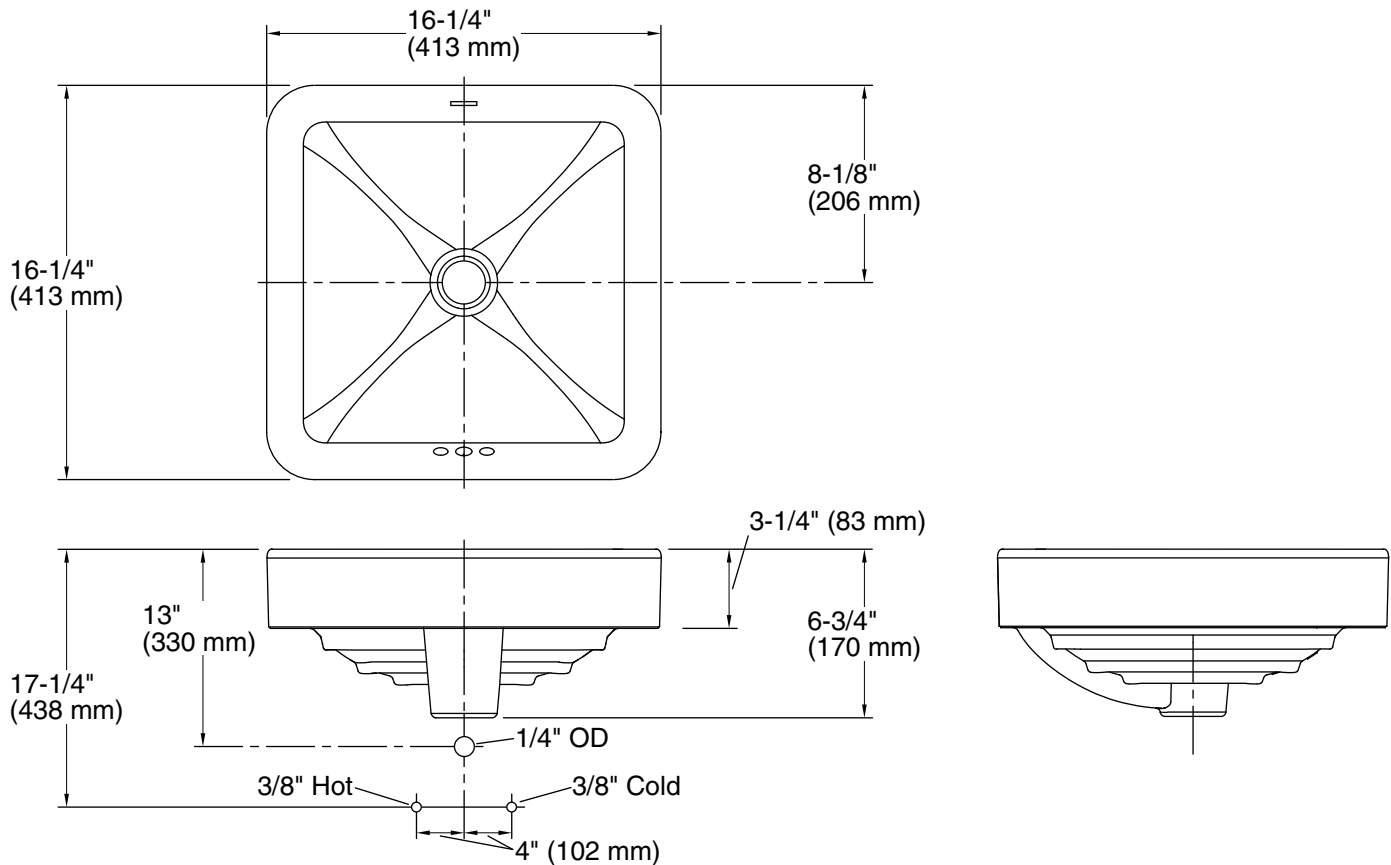

Features

- No faucet holes; requires wall- or counter-mount faucet.
- Vitreous china.

Material

- Vitreous china.

Installation

- Drop-in or vessel.

ADA CSA B651

Codes/Standards

Technical Information

All product dimensions are nominal.

Bowl configuration:	Single
Installation:	Vessel
Bowl area (Only):	Length: 15-3/4" (400 mm) Width: 15-3/4" (400 mm) Water depth: 3-3/4" (95 mm)
Drain hole:	1-3/4" (44 mm)
Template:	1144642-7, required, included