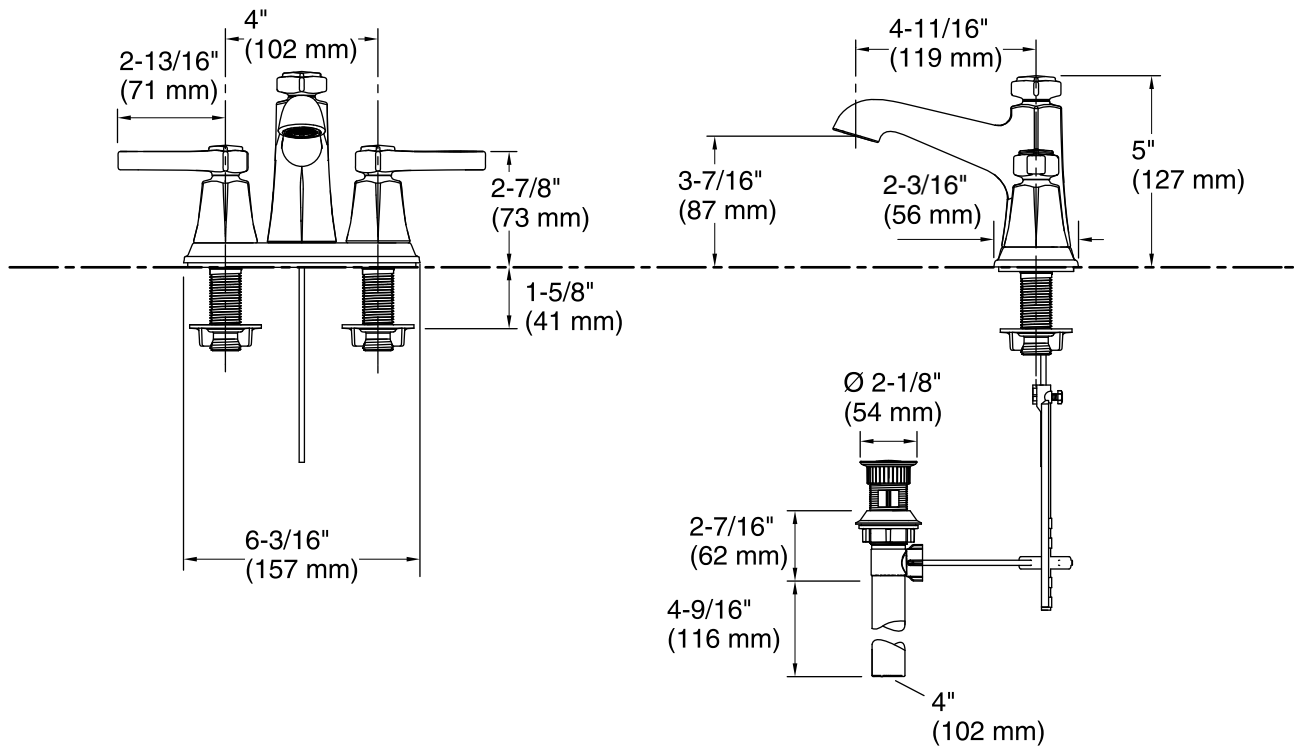

Features

- Two-handle centerset bathroom sink faucet for 4" centers.
- KOHLER ceramic disc valves exceed industry longevity standards two times for a lifetime of durable performance.
- Constructed with premium material for durability and reliability.
- KOHLER finishes resist corrosion and tarnishing.
- Simplified faucet assembly; mounting hardware requires no special tools.
- 1.2 gpm (gallons per minute) maximum flow rate.

Color tiles intended for reference only.

Color	Code	Description
-------	------	-------------

	BN	Vibrant® Brushed Nickel
--	----	-------------------------

Technical Information

All product dimensions are nominal.

Faucet:

Flow rate: 1.2 gal/min (4.5 l/min)

Pressure: 60 psi (4.1 bar)

Drain included: Yes

Drain with overflow: Yes

Drain tailpiece included: Yes

Spout:

Spout reach: 4-11/16" (119 mm)