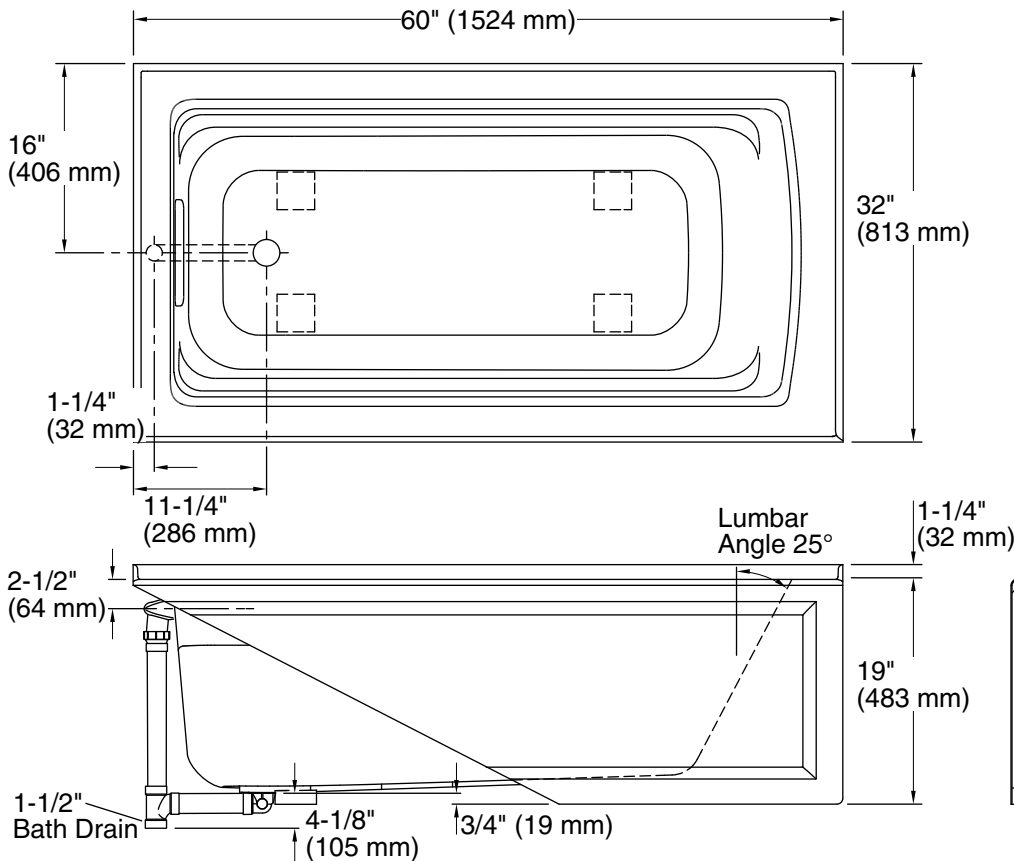

No change in measurements if connected with drain illustrated. (K-7272)

### Technical Information

All product dimensions are nominal.

Installation:	Three-wall alcove
Drain location:	Left
Basin area, bottom:	45-1/8" x 19-11/16" (1146 mm x 500 mm)
Basin area, top:	52-3/4" x 25-5/16" (1340 mm x 643 mm)
Weight:	80 lbs (36.3 kg)
Minimum floor load:	45 lbs/ft <sup>2</sup> (219.7 kg/m <sup>2</sup> )
Water depth:	15" (381 mm)
Water capacity:	58 gal (219.6 L)
Minimum flat for door:	2-3/16" (56 mm)