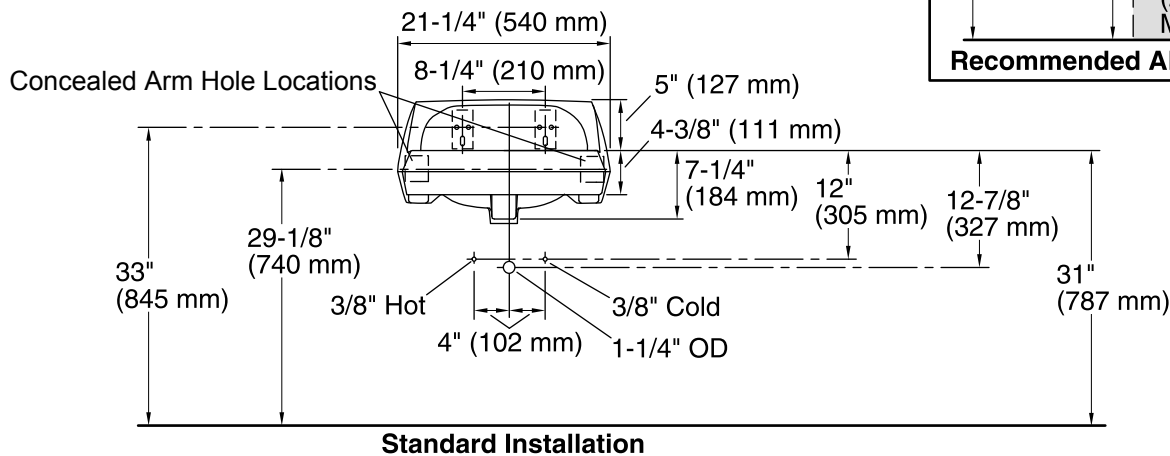

Kingston™

Wall-Mount Bathroom Sink

K-2005

Features

- Made from premium materials that withstand high-volume usage
- Constructed of vitreous china
- 21-1/4"L x 18-1/8"W
- Wall-mount installation
- Faucet not included
- Includes wall hanger
- Drilled for concealed arm carrier

Technical Information

All product dimensions are nominal.

Bowl configuration: Single
Installation: Wall-mount
Bowl area (Only): Length: 16" (406 mm)
Width: 10" (254 mm)
With overflow: Yes
Water depth: 3-1/8" (79 mm)

Number of deck holes: 3
Faucet hole spacing: 4" (102 mm)
Soap/Lotion hole: 1-1/4" (32 mm)
Drain hole: 1-3/4" (44 mm)

Notes

Install this product according to the installation instructions.

ADA, CSA B651 compliant when installed to the specific requirements of these regulations.