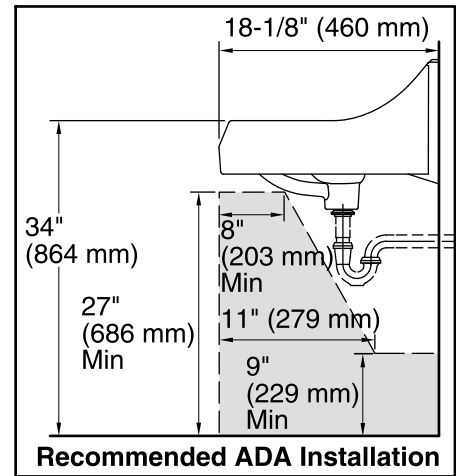

Kingston™

Wall-Mount Bathroom Sink

K-2005

Features

- Made from premium materials that withstand high-volume usage
- Constructed of vitreous china
- 21-1/4"L x 18-1/8"W
- Wall-mount installation
- Faucet not included
- Includes wall hanger
- Drilled for concealed arm carrier

Technical Information

All product dimensions are nominal.

Bowl configuration: Single
Installation: Wall-mount
Bowl area (Only): Length: 16" (406 mm)
Width: 10" (254 mm)
With overflow: Yes
Water depth: 3-1/8" (79 mm)

Number of deck holes: 3
Faucet hole spacing: 4" (102 mm)
Soap/Lotion hole: 1-1/4" (32 mm)
Drain hole: 1-3/4" (44 mm)

Notes

Install this product according to the installation instructions.

ADA, CSA B651 compliant when installed to the specific requirements of these regulations.