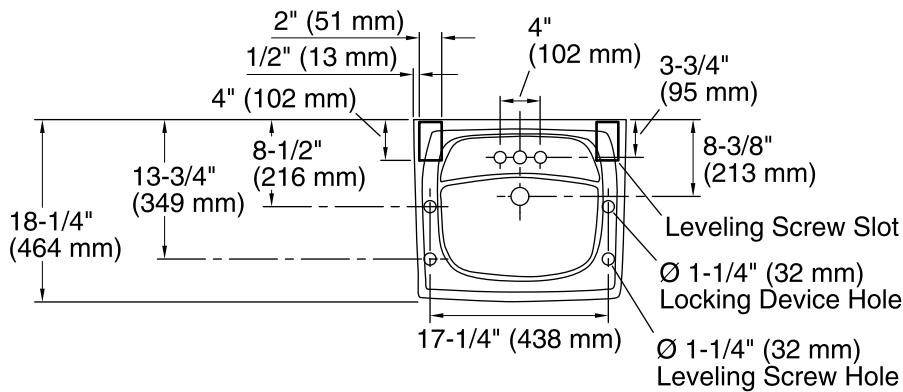

Kingston™

Wall-Mount Bathroom Sink

K-2005

Features

- Made from premium materials that withstand high-volume usage
- Constructed of vitreous china
- 21-1/4"L x 18-1/8"W
- Wall-mount installation
- Faucet not included
- Includes wall hanger
- Drilled for concealed arm carrier

Technical Information

All product dimensions are nominal.

Bowl configuration: Single
Installation: Wall-mount
Bowl area (Only): Length: 16" (406 mm)
Width: 10" (254 mm)
With overflow: Yes
Water depth: 3-1/8" (79 mm)

Number of deck holes: 3
Faucet hole spacing: 4" (102 mm)
Soap/Lotion hole: 1-1/4" (32 mm)
Drain hole: 1-3/4" (44 mm)

Notes

Install this product according to the installation instructions.

ADA, CSA B651 compliant when installed to the specific requirements of these regulations.