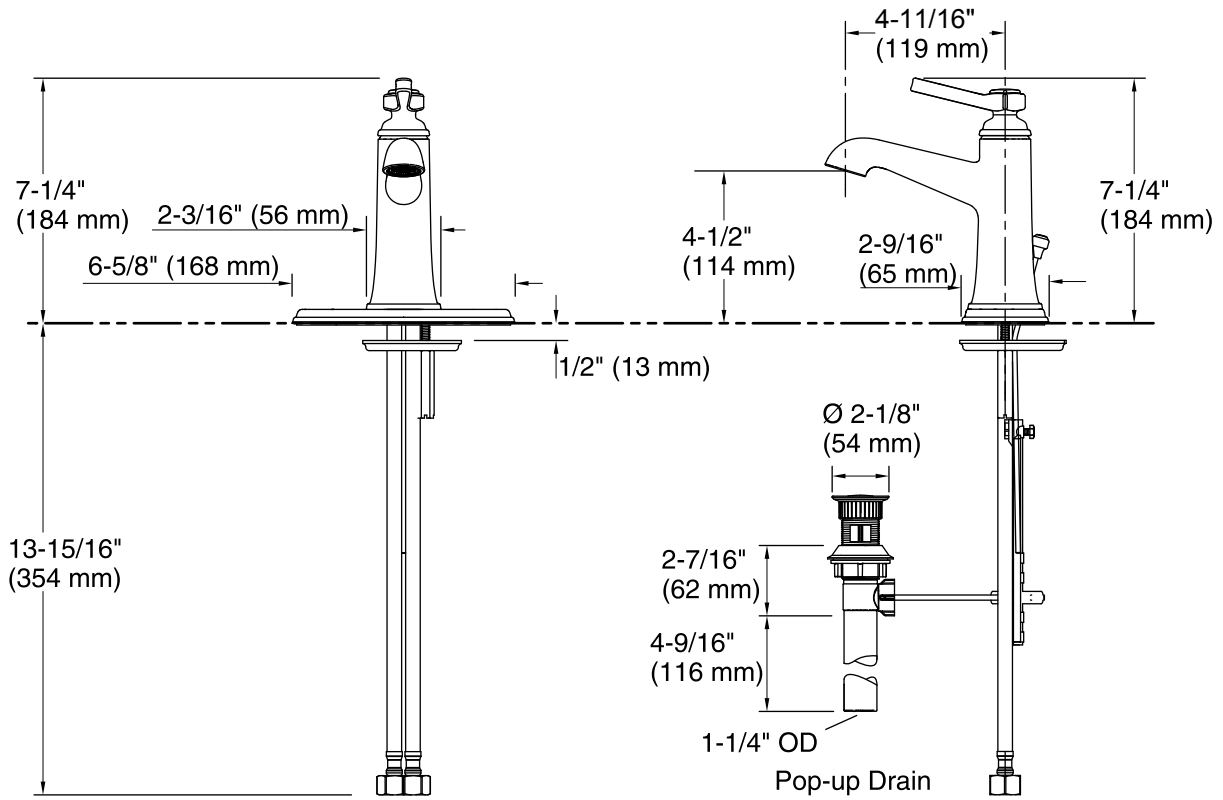

Features

- Single-handle bathroom sink faucet for single-hole or 4" center installations (includes escutcheon plate).
- KOHLER ceramic disc valves exceed industry longevity standards two times for a lifetime of durable performance.
- Constructed with premium materials for durability and reliability.
- KOHLER finishes resist corrosion and tarnishing.
- 1.2 gpm (gallons per minute) maximum flow rate.

BN Vibrant® Brushed Nickel

2BZ Oil-Rubbed Bronze

Technical Information

All product dimensions are nominal.

Faucet:

Flow rate: 1.2 gal/min (4.5 l/min)

Pressure: 60 psi (4.1 bar)

Drain included: Yes

Drain with overflow: Yes

Drain tailpiece included: Yes

Spout:

Spout reach: 4-3/4" (120 mm)

Notes

Install this product according to the installation guide.

ADA, OBC, CSA B651 compliant when installed to the specific requirements of these regulations.