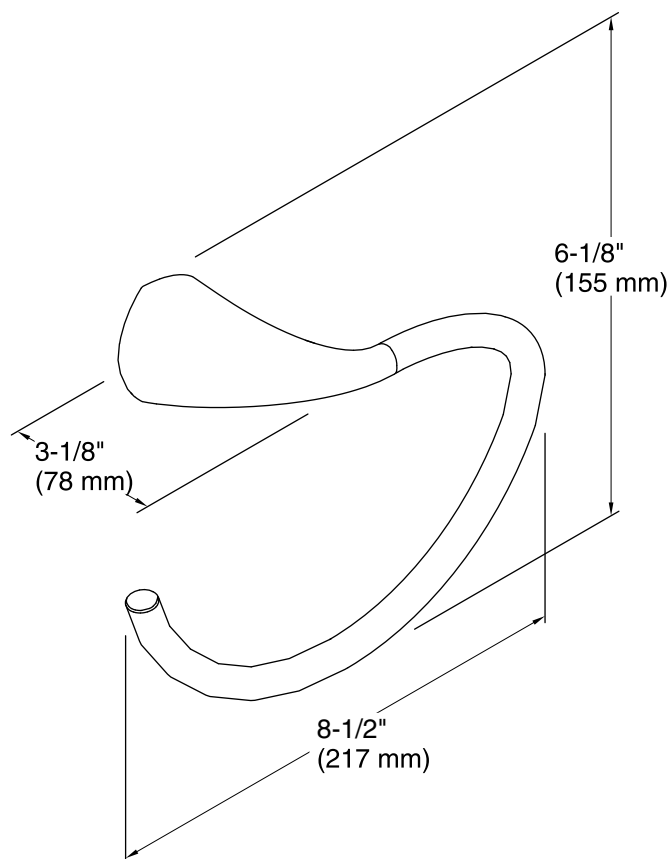

Color tiles intended for reference only.

Color	Code	Description
	CP	Polished Chrome
	BN	Vibrant® Brushed Nickel

Technical Information

All product dimensions are nominal.

Notes

Install this product according to the installation guide.