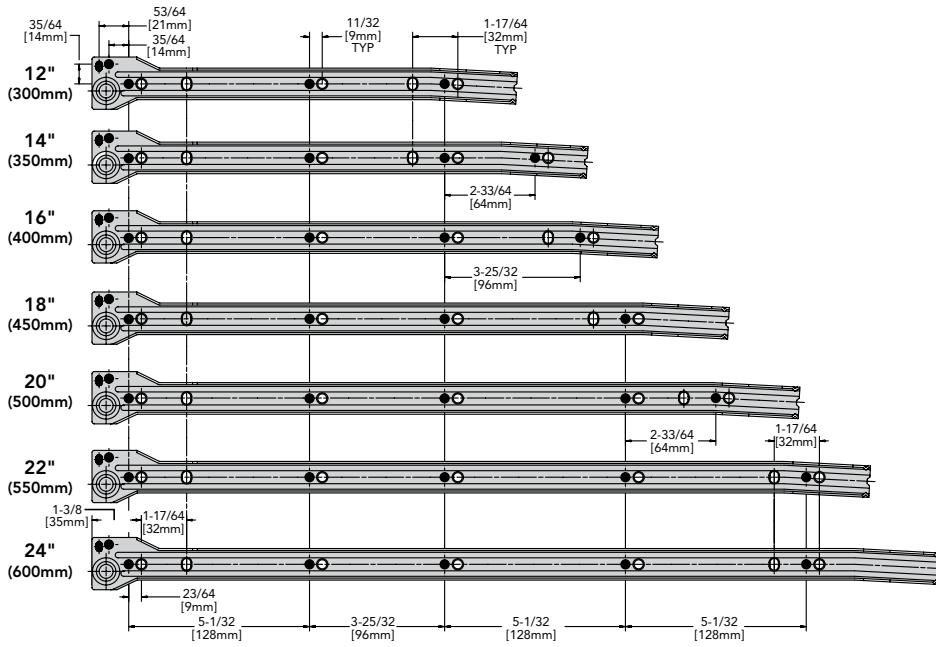

1805-101R BP: Right Rear Mounting Socket 2-3/8"

1805-401L BP: Left Rear Mounting Socket 4"

1805-401R BP: Right Rear Mounting Socket 4"

Hardware

#6 X 7/16" Phillips Flat Head

Warranty

Limited Lifetime Warranty

Profile

Clearance

1/2" + 1/32" - 0"

.50" + .03" - 0"

12.7mm + .8mm - 0mm

Charted Information

KNAPE & VOGT.

2700 Oak Industrial Dr. NE
 Grand Rapids, MI 49505-6026 USA
 1.800.253.1561 | 616.459.3311
 Fax: 877.636.3290
 www.kv.com