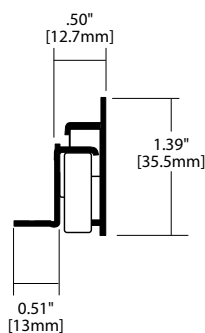

Height: 1.39" [35.5mm]

Packaging: Hefty (H): 1 set per poly bag. 20 sets per carton

Quantity (Q): 100 sets. Members separated by carton

Taped (T): 1 set taped. 20 sets per carton

Slide Configuration: Handed (Cabinet Right, Cabinet Left, Drawer Right, Drawer Left)

Rating

Load: 75 lb.

Max. Drawer Width: 18"

As with all Knap & Vogt drawer slides, the 1805 is designed to meet or exceed ANSI performance standards as established by BIFMA, BHMA and KCMA.

Accessories

1805-101L BP: Left Rear Mounting Socket 2-3/8"

1805-101R BP: Right Rear Mounting Socket 2-3/8"

1805-401L BP: Left Rear Mounting Socket 4"

1805-401R BP: Right Rear Mounting Socket 4"

Hardware

#6 X 7/16" Phillips Flat Head

Warranty

Limited Lifetime Warranty

Profile

Clearance

1/2" + 1/32" - 0"

.50" + .03" - 0"

12.7mm + .8mm - 0mm

Charted Information

KNAPE & VOGT.

2700 Oak Industrial Dr. NE
 Grand Rapids, MI 49505-6026 USA
 1.800.253.1561 | 616.459.3311
 Fax: 877.636.3290
 www.kv.com