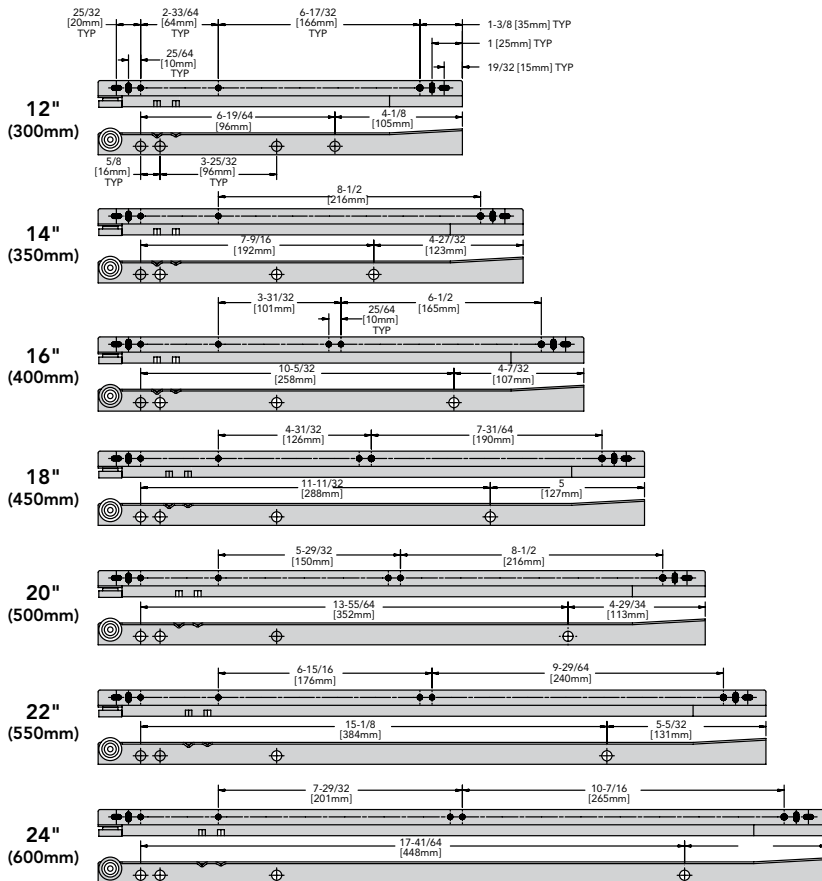

1805-101R BP: Right Rear Mounting Socket 2-3/8"

1805-401L BP: Left Rear Mounting Socket 4"

1805-401R BP: Right Rear Mounting Socket 4"

Hardware

#6 X 7/16" Phillips Flat Head

Warranty

Limited Lifetime Warranty

Profile

Clearance

1/2" + 1/32" - 0"

.50" + .03" - 0"

12.7mm + .8mm - 0mm

Charted Information

KNAPE & VOGT.

2700 Oak Industrial Dr. NE
 Grand Rapids, MI 49505-6026 USA
 1.800.253.1561 | 616.459.3311
 Fax: 877.636.3290
 www.kv.com