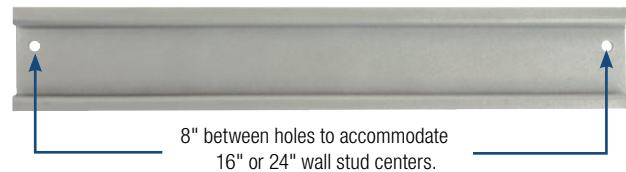

All-Purpose Series Shelving System

Retail Sell Sheet

Organize an entire room in minutes—simply the fastest, easiest way to align standards and install hassle-free shelving. KV® Easy Installation Hang Rail works with the two most popular Knappe & Vogt® Standard & Bracket styles - All-Purpose and Designer. Mark your studs, level the hang rail, screw the hang rail to the wall, and you are ready to hang up whatever configuration of shelving meets your needs. And when your needs change, it's quick and easy to change your shelving too.

- Holds up to 320 lbs. per pair of brackets
- Single slot design
- Adjustable in 1" increments
- Works with or without KV Easy Installation Hang Rail

80 ANO

80 ALM

7980

80 Series Wall Standards

- Single slot design
- Can be mounted to most wall types
- Sizes: 12", 18", 24", 36", 48", 60", 72", 84", 96"

Standard Links

- Attaches KV 80 Series Standards to Hang Rail
- Hardware included

■ Titanium □ White

- Almond
- Anochrome
- Black
- White
- Brass-look
- Brown
- Titanium

79 TI & 79 WH

Hang Rail

- Hardened Steel construction
- Rigid profile design prevents twisting and bowing
- Use with KV 80/180 and KV 82/182 Series Shelving Systems
- Mount to most wall types and bare studs
- Sizes: 48", 80" (can cut to fit)

■ Titanium □ White

Easy Installation

180 ALM

180 TI

180 WH

180 BLK

180 ANO

180 BN