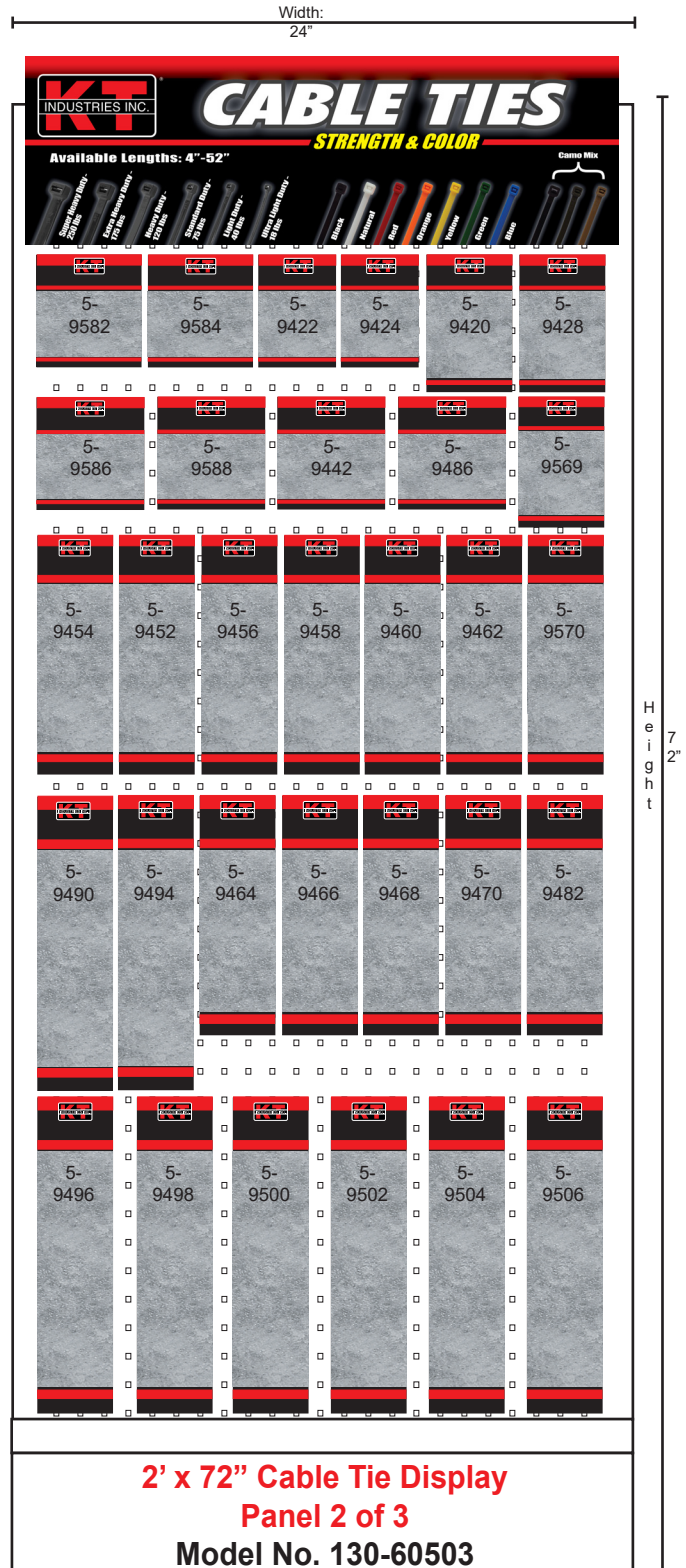

CABLE TIES

3 Panel - 2' x 72" Cable Tie Display

Model No. 130-60503