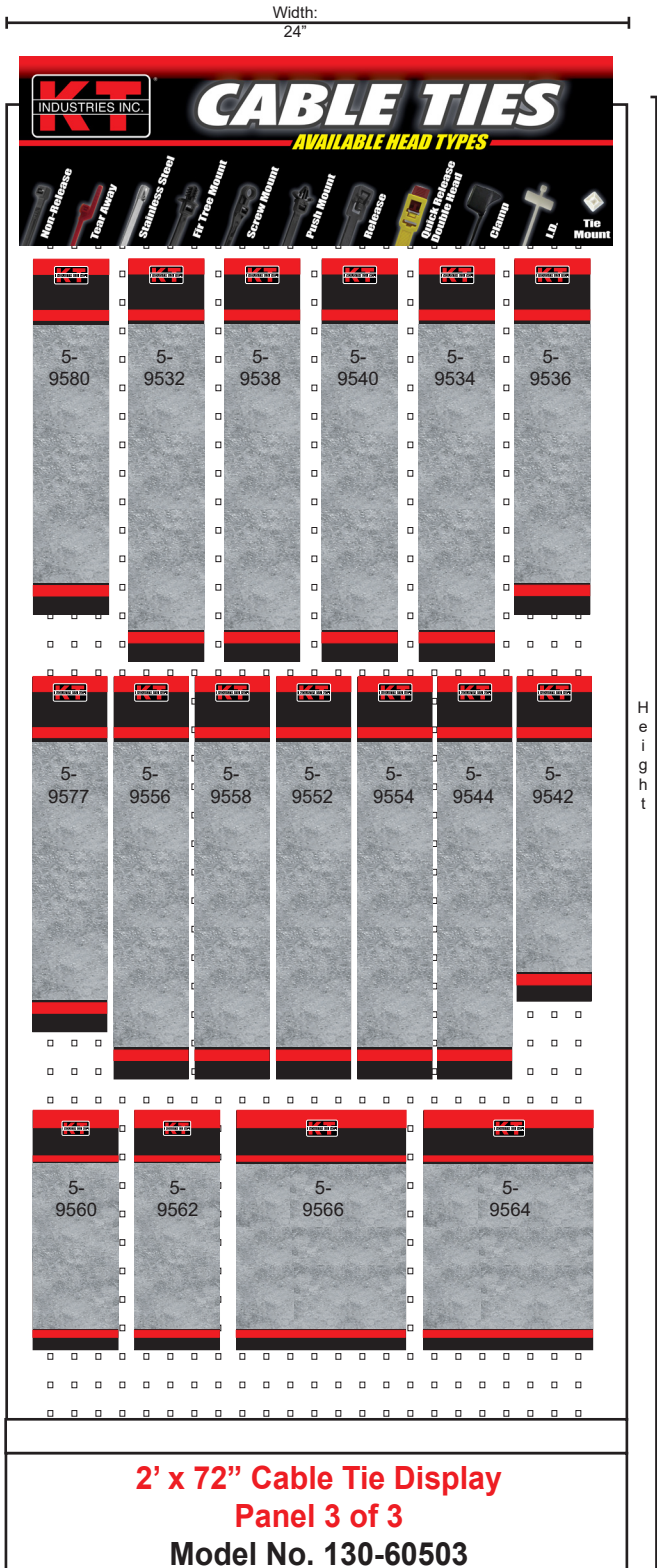

CABLE TIES

3 Panel - 2' x 72" Cable Tie Display Model No. 130-60503

Professional

CABLE TIES

3 Panel - 2' x 72" Cable Tie Display Model No. 130-60503

Model No.	Panel	Row	Item	Qty.	Description	Shelf Pack	UPC
5-9410	1	1	1	3	4" ULTRA LIGHT DUTY, NATURAL, 100/PK	5	083905594102
5-9412	1	1	2	5	4" ULTRA LIGHT DUTY, UV BLACK, 100/PK	5	083905594126
5-9414	1	1	3	3	4" GREEN ULTRA LIGHT DUTY, 100/PK	5	083905594140
5-9416	1	1	4	3	4" RED ULTRA LIGHT DUTY, 100/PK	5	083905594164
5-9418	1	1	5	3	4" YELLOW ULTRA LIGHT DUTY, 100/PK	5	083905594188
5-9419	1	1	6	3	4" BLUE ULTRA LIGHT DUTY 100/PK	5	083905594195
5-9434	1	2	1	3	7.9" HEAVY DUTY, NATURAL, 100/PK	5	083905594348
5-9436	1	2	2	5	7.9" HEAVY DUTY, UV BLACK, 100/PK	5	083905594362
5-9472	1	2	3	3	8" ULTRA LIGHT DUTY, UV BLACK, 100/PK	5	083905594720
5-9474	1	2	4	5	8.1" LIGHT DUTY, NATURAL, 100/PK	5	083905594744
5-9476	1	2	5	7	8.1" LIGHT DUTY, UV BLACK, 100/PK	5	083905594768
5-9596	1	3	1	2	PREMIUM NYLON TIE GUN TENSION TOOL	5	083905595963
5-9595	1	3	2	2	1/4" DR TENSION TOOL FOR SS STRAPS	5	083905595956
5-9448	1	3	3	2	7.9" STAINLESS STEEL, NARROW, 5/PK	5	083905594485
5-9450	1	3	4	2	7.9" STAINLESS STEEL, WIDE, 5/PK	5	083905594508
5-9508	1	3	5	2	14.2" STAINLESS STEEL, NARROW, 5/PK	5	083905595086
5-9510	1	3	6	2	14.2" STAINLESS STEEL, WIDE, 5/PK	5	083905595109
5-9548	1	3	7	2	20.4" STAINLESS STEEL, NARROW, 5/PK	5	083905595482
5-9550	1	3	8	2	20.4" STAINLESS STEEL, WIDE, 5/PK	5	083905595505
5-9430	1	4	1	5	CAMO TIE ASSORTMENT, 4, 8 AND 11.8" 200PC	5	083905594300
5-9432	1	4	2	5	11.8" CAMO STANDARD DUTY 100 PK	5	083905594324
5-9431	1	4	3	5	8" CAMO STANDARD DUTY 100PK	5	083905594317
5-9514	1	5	1	3	14.6" STANDARD DUTY, NATURAL, 100/PK	5	083905595147
5-9518	1	5	2	5	14.6" STANDARD DUTY, UV BLACK, 100/PK	5	083905595185
5-9520	1	5	3	2	14.6" ASSORTED COLOR STD. DUTY, 100/PK	5	083905595208
5-9522	1	5	4	2	14.6" BLUE STANDARD DUTY, 100/PK	5	083905595222
5-9524	1	5	5	2	14.6" GREEN STANDARD DUTY, 100/PK	5	083905595246
5-9526	1	5	6	2	14.6" RED STANDARD DUTY, 100/PK	5	083905595260
5-9528	1	5	7	2	14.6" YELLOW STANDARD DUTY, 100/PK	5	083905595284
5-9582	2	1	1	4	6" TEAR AWAY BLACK CABLE TIE	5	083905595826
5-9584	2	1	2	4	6" TEAR AWAY ORANGE CABLE TIE	5	083905595840
5-9422	2	1	3	3	5.7" LIGHT DUTY, NATURAL, 100/PK	5	083905594225
5-9424	2	1	4	5	5.7" LIGHT DUTY, UV BLACK, 100/PK	5	083905594249
5-9420	2	1	5	3	4" HORIZONTAL ID, NATURAL, 100/PK	5	083905594201
5-9428	2	1	6	3	7" VERTICAL ID, NATURAL, 100/PK	5	083905594287
5-9586	2	2	1	4	6" TEAR AWAY RED CABLE TIE	5	083905595864
5-9588	2	2	2	4	6" TEAR AWAY YELLOW CABLE TIE	5	083905595888
5-9442	2	2	3	3	7.9" PUSH MOUNT, UV BLACK, 100/PK	5	083905594423
5-9486	2	2	4	2	8" FIR TREE PUSH MOUNT, UV BLACK, 100/PK	5	083905594867
5-9569	2	2	5	3	TIE MOUNT 100 PCS	5	083905595697
5-9454	2	3	1	5	8" STANDARD DUTY, NATURAL, 100/PK	5	083905594546
5-9452	2	3	2	5	8" STANDARD DUTY, NATURAL, 25/PK	5	083905594522
5-9456	2	3	3	7	8" STANDARD DUTY, UV BLACK, 25/PK	5	083905594560
5-9458	2	3	4	7	8" STANDARD DUTY, UV BLACK, 100/PK	5	083905594584
5-9460	2	3	5	3	8" ASSORTED COLOR STANDARD DUTY, 100/PK	5	083905594607
5-9462	2	3	6	3	8" BLUE STANDARD DUTY, 100/PK	5	083905594621
5-9570	2	3	7	2	8" CLAMP CABLE TIE, BLACK, 100/PK	5	083905595703
5-9490	2	4	1	5	11.8" STANDARD DUTY, NATURAL, 100/PK	5	083905594904
5-9494	2	4	2	7	11.8" STANDARD DUTY, UV BLACK, 100/PK	5	083905594942
5-9464	2	4	3	3	8" GREEN STANDARD DUTY, 100/PK	5	083905594645
5-9466	2	4	4	3	8" RED STANDARD DUTY, 100/PK	5	083905594669
5-9468	2	4	5	3	8" YELLOW STANDARD DUTY, 100/PK	5	083905594683
5-9470	2	4	6	5	8" ORANGE STANDARD DUTY, 100/PK	5	083905594706
5-9482	2	4	7	3	8" SD SCREW MOUNT, UV BLACK, 100/PK	5	083905594829
5-9496	2	5	1	3	11.8" ASSORTED COLOR STD. DUTY, 100/PK	5	083905594966
5-9498	2	5	2	3	11.8" BLUE STANDARD DUTY, 100/PK	5	083905594980