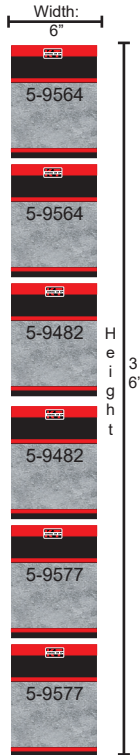

2' x 72" Cable Tie Display Panel/Clip 3 Model No. 130-60502