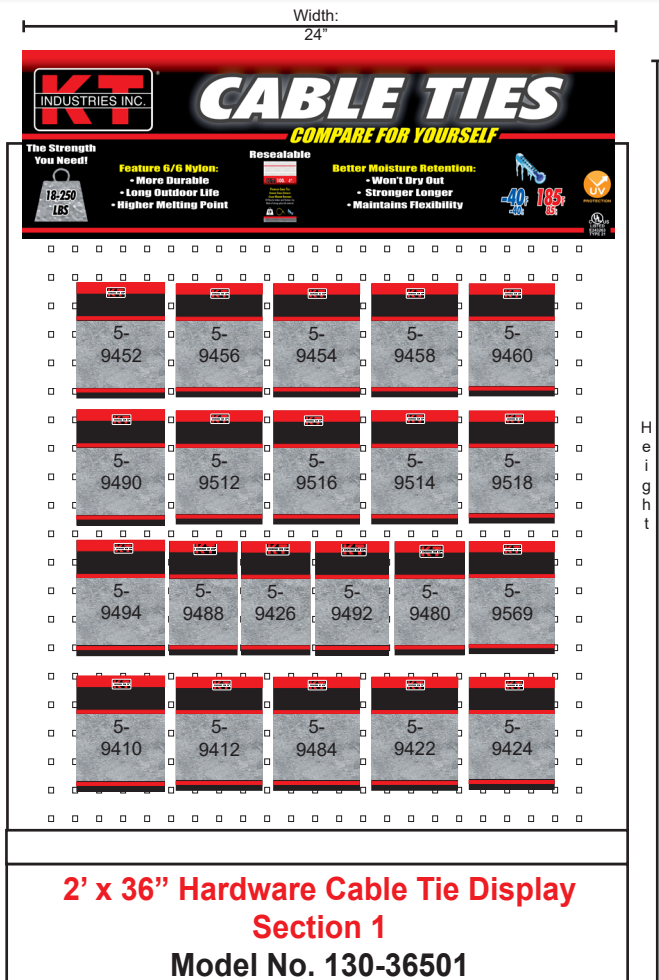

CABLE TIES

**2' x 36" Hardware Cable Tie Display
Model No. 130-36501**

Model No.	Row	Item	Qty.	Description	Shelf Pack	UPC
5-9452	1	1	3	8" STANDARD DUTY, NATURAL, 25/PK	5	083905594522
5-9456	1	2	3	8" STANDARD DUTY, UV BLACK, 25/PK	5	083905594560
5-9454	1	3	5	8" STANDARD DUTY, NATURAL, 100/PK	5	083905594546
5-9458	1	4	5	8" STANDARD DUTY, UV BLACK, 100/PK	5	083905594584
5-9460	1	5	3	8" ASSORTED COLOR STANDARD DUTY, 100/PK	5	083905594607
5-9490	2	1	3	11.8" STANDARD DUTY, NATURAL, 100/PK	5	083905594904
5-9512	2	2	3	14.6" STANDARD DUTY, NATURAL, 25/PK	5	083905595123
5-9516	2	3	5	14.6" STANDARD DUTY, UV BLACK, 25/PK	5	083905595161
5-9514	2	4	3	14.6" STANDARD DUTY, NATURAL, 100/PK	5	083905595147
5-9518	2	5	3	14.6" STANDARD DUTY, UV BLACK, 100/PK	5	083905595185
5-9494	3	1	4	11.8" STANDARD DUTY, UV BLACK, 100/PK	5	083905594942
5-9488	3	2	3	11.8" STANDARD DUTY, NATURAL, 25/PK	5	083905594881
5-9426	3	4	3	7" VERTICAL ID, NATURAL, 25/PK	5	083905594263
5-9492	3	4	5	11.8" STANDARD DUTY, UV BLACK, 25/PK	5	083905594928
5-9480	3	5	2	8" SD SCREW MOUNT, UV BLACK, 25/PK	5	083905549805
5-9569	3	6	3	TIE MOUNT 100 PCS	5	083905595697
5-9410	4	1	3	4" ULTRA LIGHT DUTY, NATURAL, 100/PK	5	083905594102
5-9412	4	2	5	4" ULTRA LIGHT DUTY, UV BLACK, 100/PK	5	083905594126
5-9484	4	3	2	8" FIR TREE PUSH MOUNT, UV BLACK, 25/PK	5	083905594843
5-9422	4	4	3	5.7" LIGHT DUTY, NATURAL, 100/PK	5	083905594225
5-9424	4	5	5	5.7" LIGHT DUTY, UV BLACK, 100/PK	5	083905594249