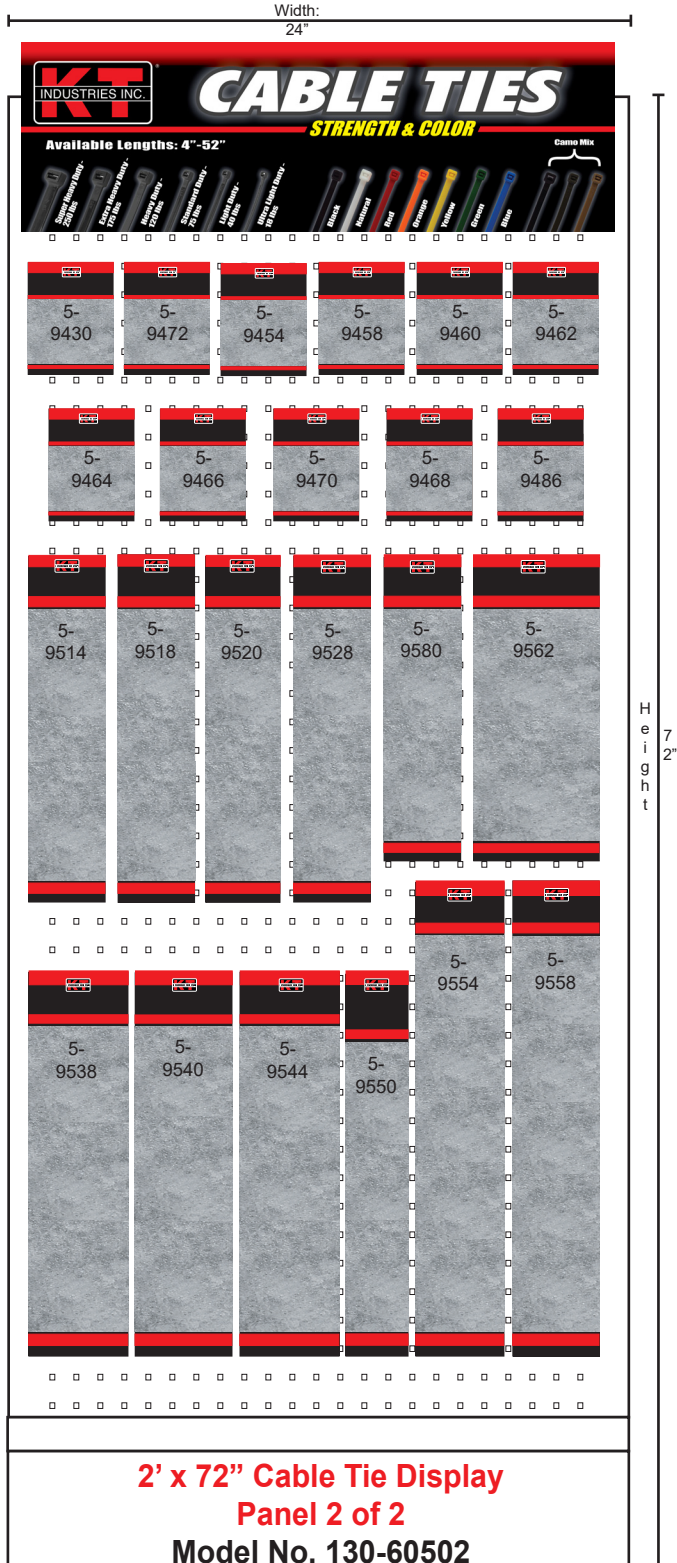

Professional

CABLE TIES

2 Sided Panel Cable Tie Display
Model No. 130-60502