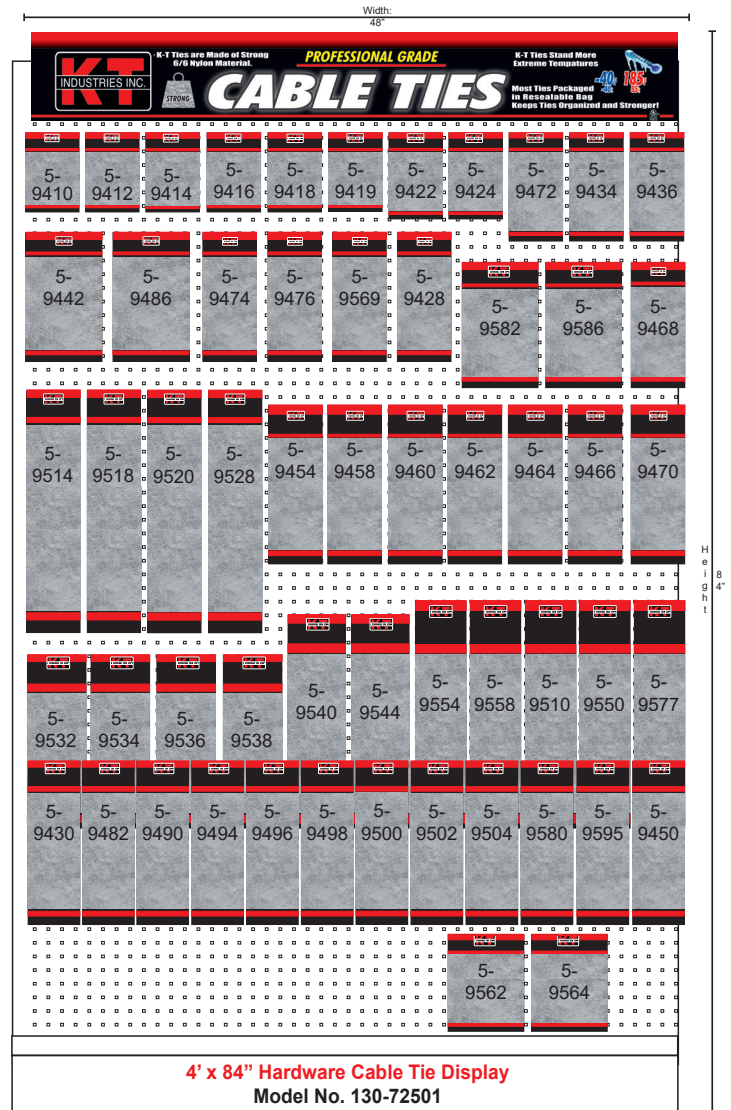

Professional

CABLE TIES

4' x 84" Hardware Cable Tie Display Model No. 130-72502