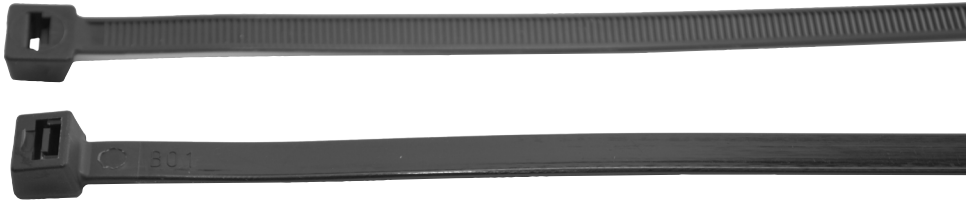

CABLE TIES

HEAVY DUTY CABLE TIES

K-T heavy duty cable ties are made from strong DuPont 6/6 nylon material. Packaged in resealable bags to help preserve moisture and keeps ties organized. Higher moisture gives most zip ties more tensile strength. U/L listed. U/V ties can be used outdoors and indoors. Length is approximate.

Model No.	Color	Qty Per Package	Length	Bundle Diameter	Ultra Violet	Temp Range	Strength
5-9434	Natural	100	7.9"	2"	No	-40°F-185°F	120 Lbs.
5-9436	Black	100	7.9"	2"	Yes	-40°F-185°F	120 Lbs.
5-9534	Natural	100	14.5"	4"	No	-40°F-185°F	120 Lbs.
5-9536	Black	100	14.5"	4"	Yes	-40°F-185°F	120 Lbs.
5-9542	Natural	50	18"	5"	No	-40°F-185°F	120 Lbs.
5-9544	Black	50	18"	5"	Yes	-40°F-185°F	120 Lbs.