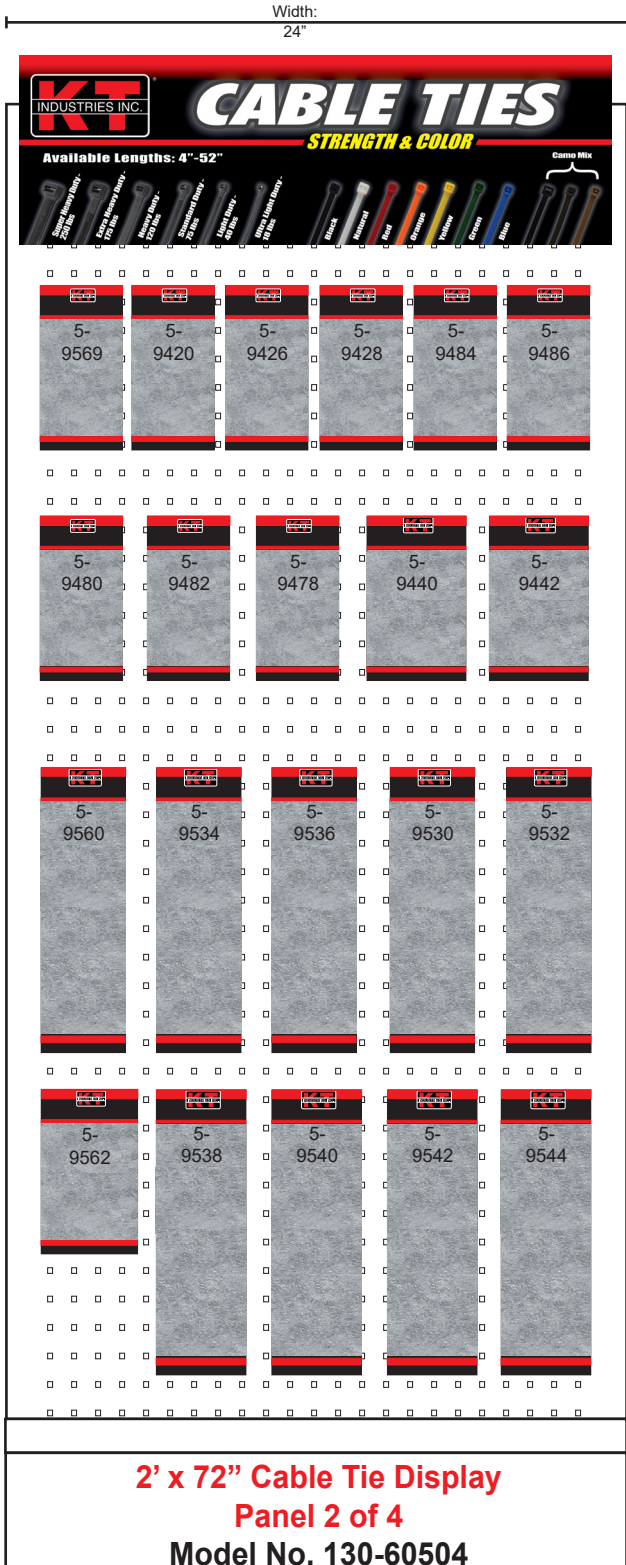

CABLE TIES

4 Panel - 2' x 72" Master Cable Tie Display
Model No. 130-60504

Height: 72"