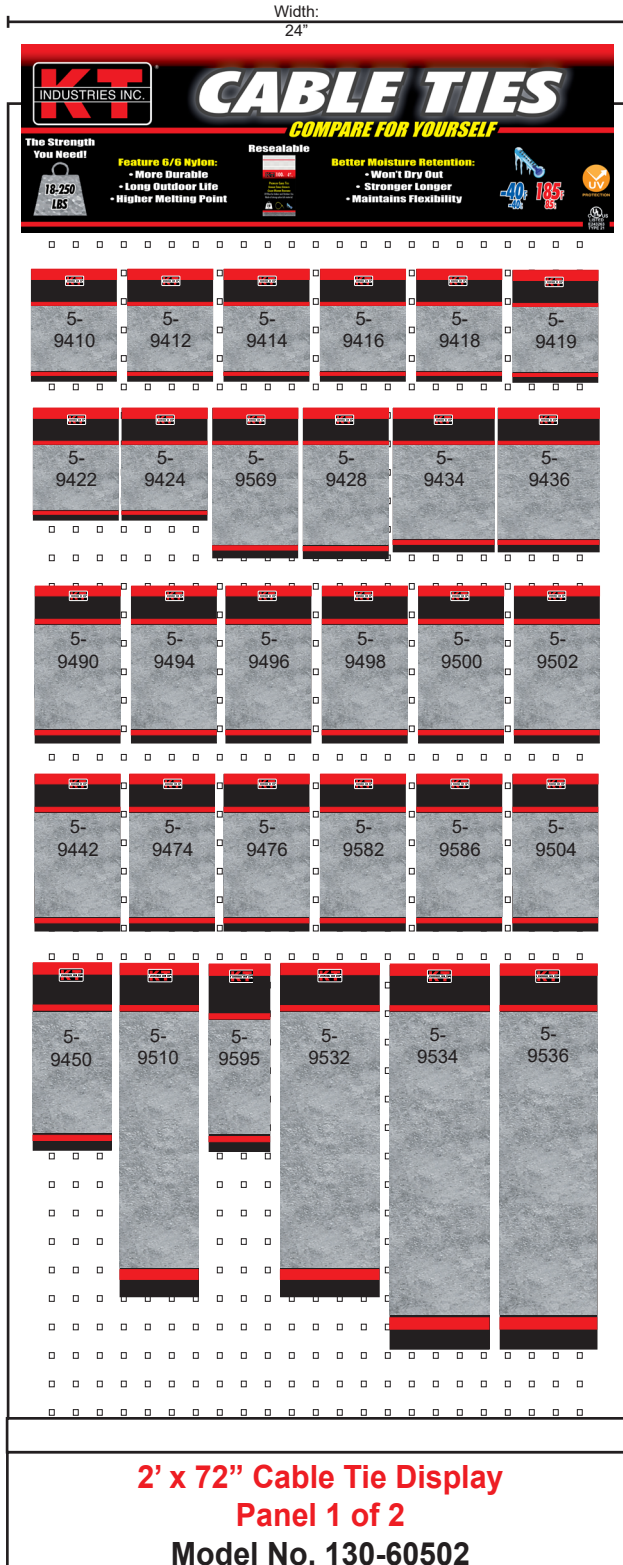

CABLE TIES

2 Sided Panel Cable Tie Display Model No. 130-60502