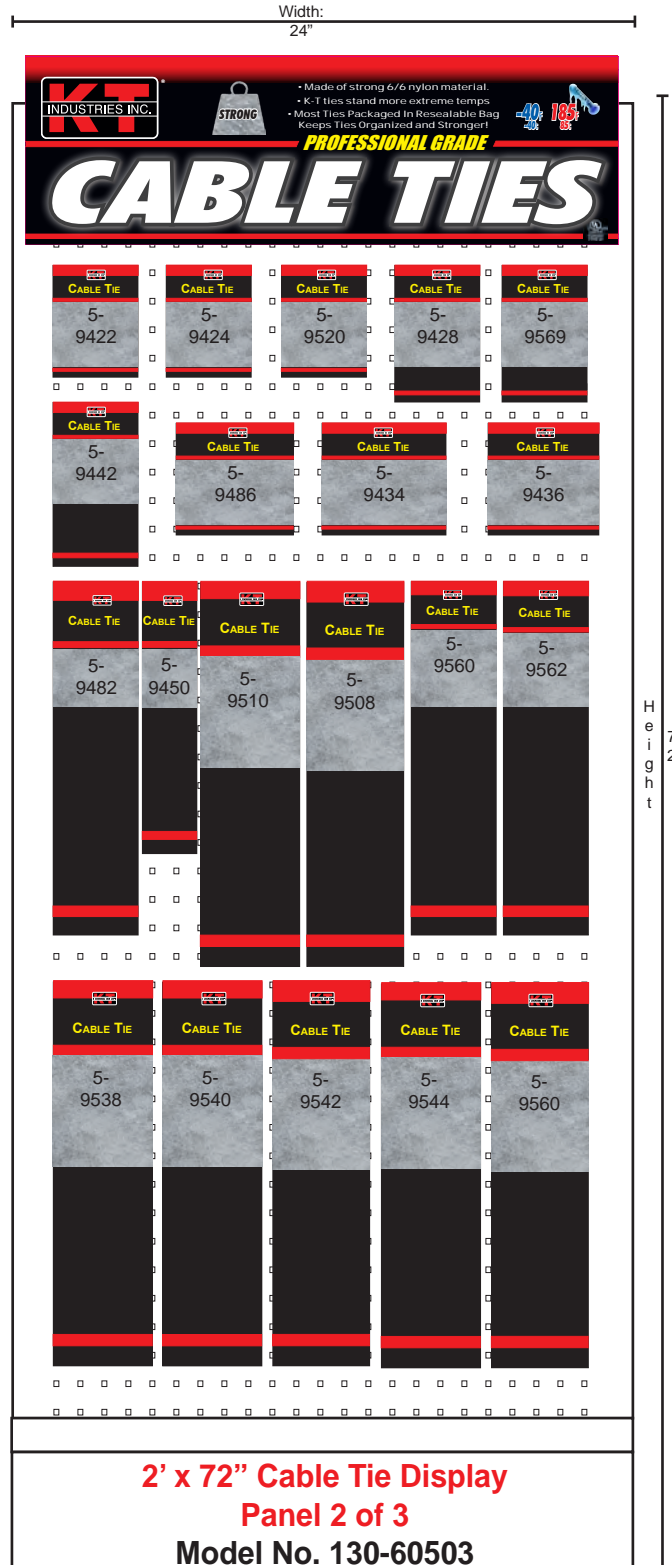

### 3 Panel - 2' x 72" Cable Tie Display Model No. 130-60503

Width:  
24"

• Made of strong 6/6 nylon material.  
• K-T ties stand more extreme temps  
• Most Ties Packaged In Resealable Bag Keeps Ties Organized and Stronger!

# CABLE TIES

**3 Panel - 2' x 72" Cable Tie Display**  
**Model No. 130-60503**

3 Panel - 2' x 72" Cable Tie Display  
Model No. 130-60503

Professional