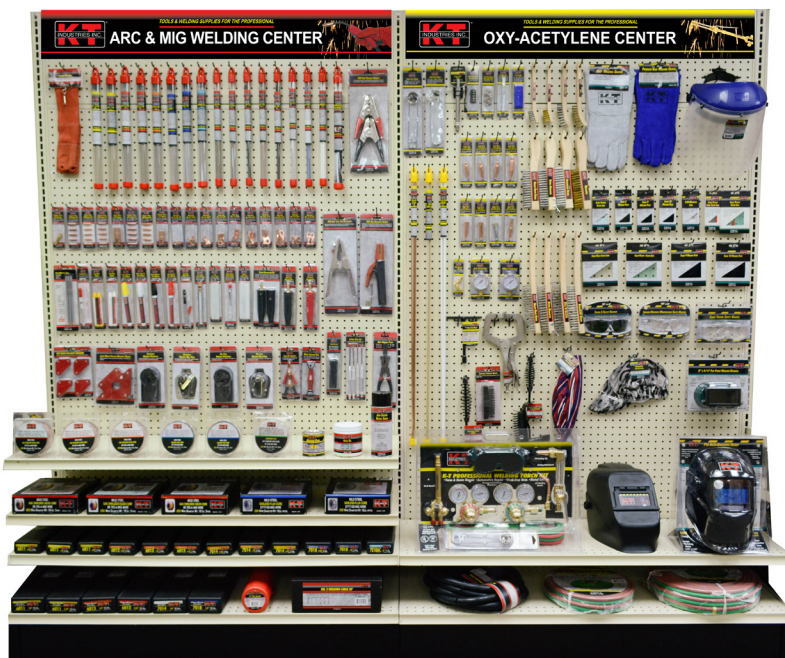

8' Set Model # 130-72302