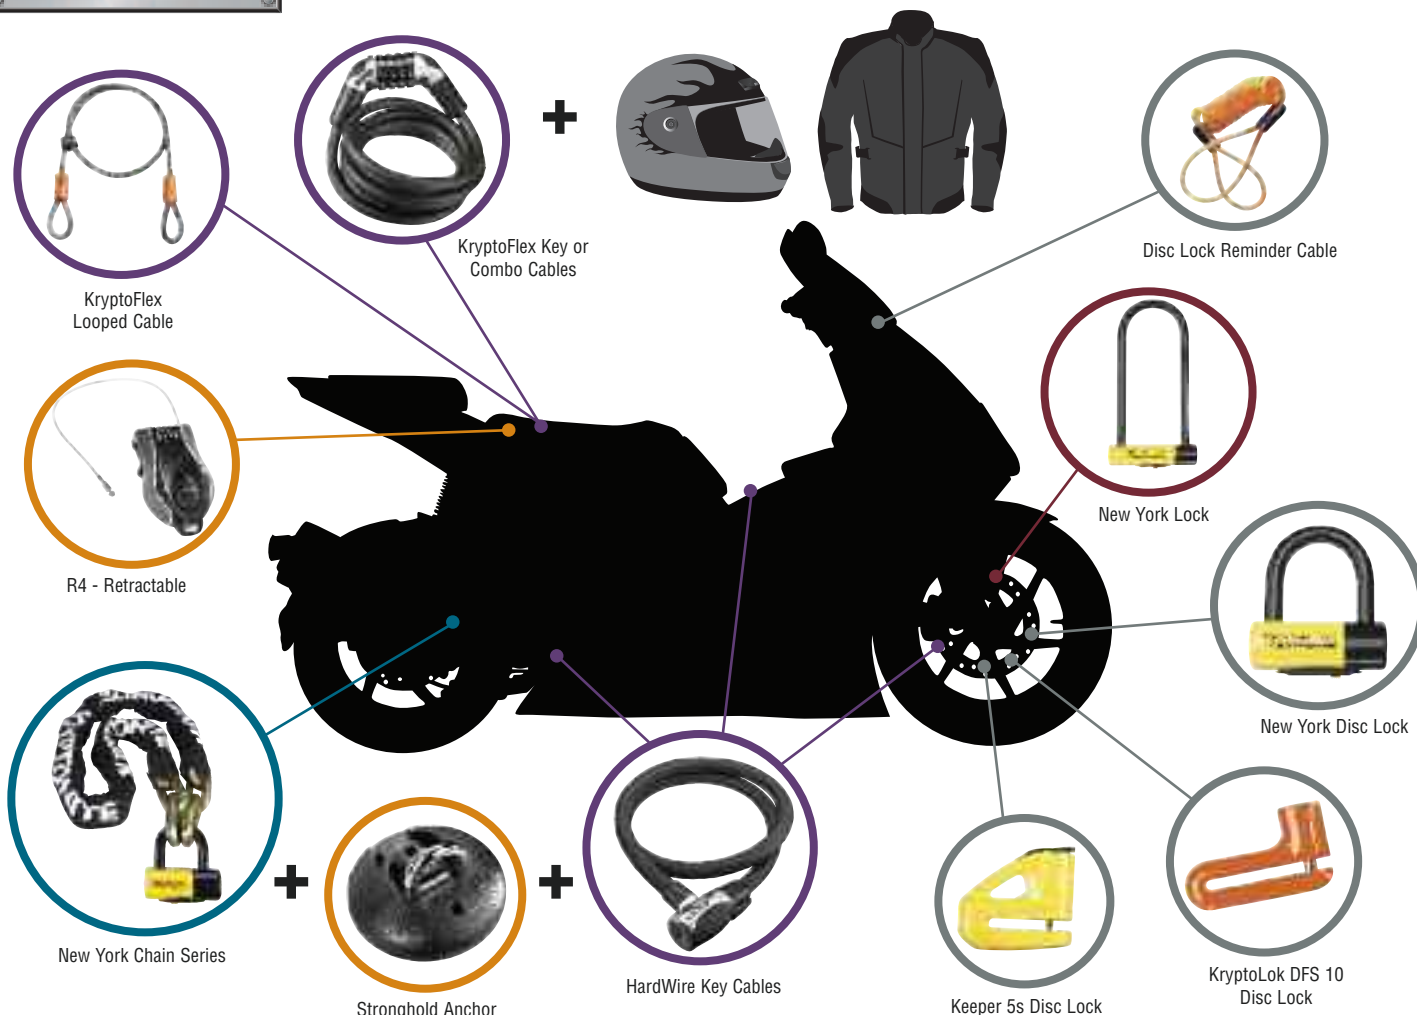

U-Locks

Model	SKU #
New York Fahgettaboudit	997986
New York Lock	180104, 180111
Evolution series 4	999355, 999348
KryptoLok series 2	999393, 999386

Cables

Model	SKU #
HardWire	999836, 999843, 999867
KryptoFlex-Key	210412, 999805, 999829
KryptoFlex-Combo	994558, 999928, 999942
KryptoFlex Looped	210719, 210818, 210610, 830504

Specialty & Accessories

Model	SKU #
Stronghold Anchor	330202
R4 - Retractable	998600

Product Offering

Chains

Model	SKU #
New York Legend	999508, 999577
New York Fahgettaboudit	999485, 999492
New York Chain	999515, 999522
New York Noose	999539, 999546
Keeper 880	730125

Specialty & Accessories

Model	SKU #
Stronghold Anchor	330202
R4 - Retractable	998600