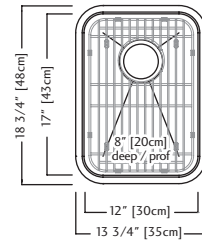

ACCESSORIES

- **4 Bottom Grid**
  BGA1217S
  Included
- **6 Strainer Basket**
  1135
  Included
- **8 Cutting Board**
  MB100
- **9 Colander**
  C09S