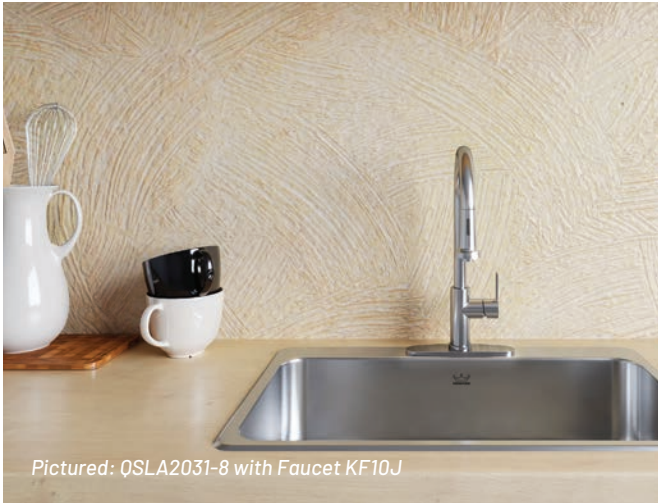

Steel Queen Topmount / Drop In Sinks

Pictured: QSLA2031-8 with Faucet KF10J

STANDARD-BEARER OF EASE

Kindred's Steel Queen topmount sinks are widely regarded as some of the easiest-to-install sinks in the industry. Simple enough for a DIY project, these versatile models are the top choice of many home renovators.

The hallmark of our revolutionary EZ Torque System is a simplified fastener feature and drop-and-drill installation. These versatile workhorses adapt to any cabinet configuration, making them a hassle-free option for a quick kitchen upgrade. Gently sloping corners add visual appeal to ensure cleaning is simple and speedy.

Style & Versatility

Choose from a wide range of shapes, sizes and styles to suit any kitchen.

EZ Torque Installation

Simplified fastener system and drop-and-drill process make this one of the industry's quickest sinks to install.

Rear Off-Set Drain

Designed for maximum under cabinet storage—and maximum bowl space—with rear drain placement.