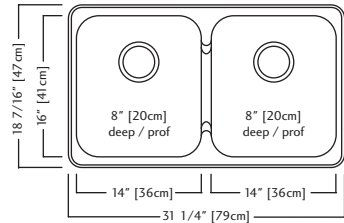

ACCESSORIES

- 1** Strainer Basket 1135 **2** Bottom Grid BG10S **3** Drainer Basket DBR10S **4** Cutting Board MB1610 **5** Colander CA1W **6** Colander C30S
- 2 Included**

QD1831-8 \$539.00

Outside Sink Rim Dimensions: 18 7/16" FB x 31 1/4" LR
 Equal Size Bowl Dimensions: 16" FB x 14" LR x 8" DP
 Minimum Cabinet Size: 33"
 Gauge: 20
 Corner Radius: 50mm
 Finish: Satin Finished Bowls with Mirror Finished Rim
 Drain Hole Location: Rear
 Sound Dampening: Undercoating
 Installation: Topmount / Drop In
 Shipping Weight: 17.2 lbs