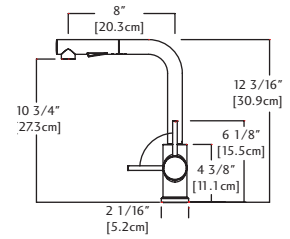

Single Hole Swivel Spout

All Metal Construction
Single Handle
Ceramic Disc Cartridge
1.75GPM Flow Rate
Dual Function Spray Head
Aerated Stream and Spray
Requires 1-1/2" Diameter Hole
Shipping Weight: 5.0 lbs