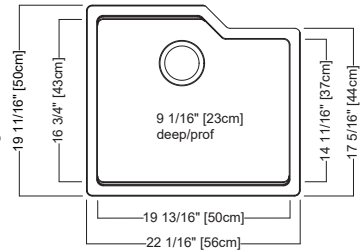

ACCESSORIES

- 4 Strainer Basket 1135 **Included**
- 7 Cutting Board MB100

NEW MGS2022U-9 \$559.00

MGS2022U-90N Onyx
 MGS2022U-9ES Mocha
 MGS2022U-9SM Storm
 MGS2022U-9SG Shadow Grey

Outside Sink Rim Dimensions: 19 11/16" FB x 22 1/16" LR
 Single Bowl Dimensions: 16 3/4" FB x 19 13/16" LR X 9 1/16" DP
 Minimum Cabinet Size: 24"
 Corner Radius: 15mm
 Drain Hole Location: Rear
 Installation: Undermount
 Shipping Weight: 25.0 lbs