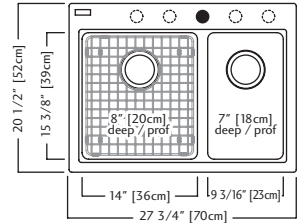

KGDC2027R-8 \$799.00

KGDC2027R-8CH Champagne
 KGDC2027R-8ON Onyx
 KGDC2027R-8ES Mocha
 KGDC2027R-8SM Storm
 KGDC2027R-8SG Shadow Grey

Outside Sink Rim Dimensions: 20 1/2" FB x 27 3/4" LR
 Large Bowl Dimensions: 15 3/8" FB x 14" LR x 8" DP
 Small Bowl Dimensions: 15 3/8" FB x 9 3/16" LR x 7" DP
 Minimum Cabinet Size: 30"
 Corner Radius: 20mm
 Drain Hole Location: Rear
 Installation: Topmount/ Drop In
 Shipping Weight: 48.7 lbs