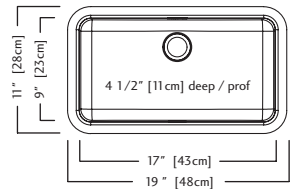

ACCESSORIES

1 Waste Drain
 3700

OPTIONAL ACCESSORIES

1 Waste Drain
 3700
 \$69.00

Utility Collection
 Vanity Series

KSOWB1119U-5 \$269.00

Outside Sink Rim Dimensions: 11" FB x 19" LR
 Single Bowl Dimensions: 9" FB x 17" LR x 4 1/2" DP
 Minimum Cabinet Size: 21"
 Gauge: 18
 Finish: Silk Finished Bowl and Rim
 Sound Dampening: Undercoating
 Installation: Undermount
 Shipping Weight: 8.8 lbs
 Includes Front Overflow Assembly;
 1 1/4" Waste Opening