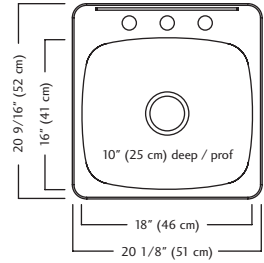

RSL2020-10-1 (1 faucet hole)

Outside Sink Rim Dimensions: 20 9/16" FB x 20 1/8" LR
 Single Bowl Dimensions: 16" FB x 18" LR x 10" DP
 Minimum Cabinet Size: 24"
 Gauge: 20
 Corner Radius: 70mm
 Finish: Linear Brushed Bowl and Mirror Finished Rim
 Drain Hole Location: Center
 Sound Dampening: Sound Pads
 Installation: Topmount / Drop In
 Shipping Weight: 14.0 lbs