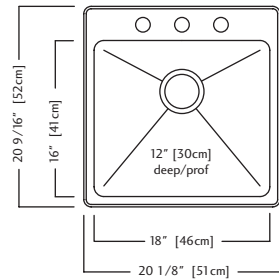

ACCESSORIES

- 1** Strainer Basket 1135 **4** Bottom Grid BGZ18S **5** Drainer Basket DBR10S **6** Cutting Board MBZ16
- 1** Included

QSLF2020-10-3 (3 faucet holes) \$989.00

QSLF2020-10-1 (1 faucet hole)

Outside Sink Rim Dimensions: 20 9/16" FB x 20 1/8" LR
 Single Bowl Dimensions: 16" FB x 18" LR x 10" DP
 Minimum Cabinet Size: 24"
 Gauge: 18
 Corner Radius: 25mm
 Finish: Commercial Satin Finish
 Drain Hole Location: Rear
 Sound Dampening: Sound Pads & Undercoating
 Installation: Dualmount
 Shipping Weight: 29.9 lbs