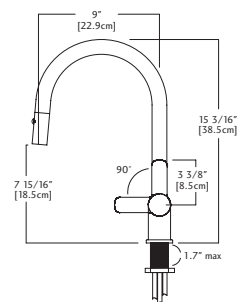

Single Hole Pull Down Faucet
Solid Brass Construction
Single Handle
Ceramic Disc Cartridge
1.75GPM Flow Rate
Dual Function Spray Head
Aerated Stream And Spray
Requires 1-3/8" Diameter Hole
Shipping Weight: 7.0 lbs