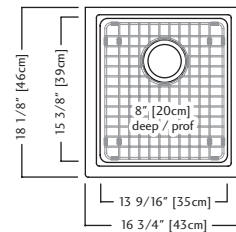

ACCESSORIES

3 Bottom Grid BG180S Included	4 Strainer Basket 1135 Included	5 Glass Board GB50 Included	6 Cutting Board MB50	8 Roll Mat RM50S	9 Colander C50S

Granite Series
Undermount Series

Champagne
CH
Mocha
MO
Storm
SM
Onyx
ON
Shadow Grey
SG