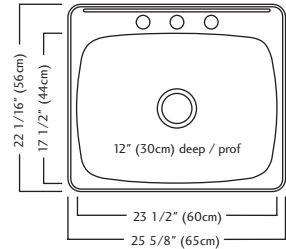

ACCESSORIES

- 1** Strainer Basket 1135 **4** Bottom Grid BGZ18S **5** Drainer Basket DBR10S **6** Cutting Board MBZ16
- 1** Included

QSL2225-12-3 (3 faucet holes) \$959.00

QSL2225-12-1 (1 faucet hole)

Outside Sink Rim Dimensions: 22 1/16" FB x 25 5/8" LR
 Single Bowl Dimensions: 17 1/2" FB x 23 1/2" LR x 12" DP
 Minimum Cabinet Size: 27"
 Gauge: 18
 Corner Radius: 50mm
 Finish: Satin Finished Bowl with Mirror Finished Rim
 Drain Hole Location: Center
 Sound Dampening: Undercoating
 Installation: Topmount / Drop In
 Shipping Weight: 20.4 lbs