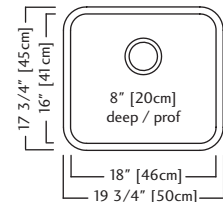

ACCESSORIES

- 1** Strainer Basket 1135 **Included**
- 3** Bottom Grid BGA1217S
- 8** Cutting Board MB100
- 9** Colander CA1W

QSUA1820-8 \$329.00

Outside Sink Rim Dimensions: 17 3/4" FB x 19 3/4" LR
 Single Bowl Dimensions: 16" FB x 18" LR x 8" DP
 Minimum Cabinet Size: 21"
 Gauge: 20
 Corner Radius: 50mm
 Finish: Satin Finished Bowl with Silk Finished Rim
 Drain Hole Location: Rear
 Sound Dampening: Undercoating
 Installation: Undermount
 Shipping Weight: 9.3 lbs