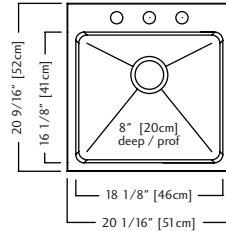

ACCESSORIES

- 1** Strainer Basket 1135 **Included**
- 4** Bottom Grid BGZ14S
- 6** Drainer Basket DBR10S
- 7** Cutting Board MBZ16

QSLY2020-8-3 (3 faucet holes) \$729.00

QSLY2020-8-1 (1 faucet hole)

Outside Sink Rim Dimensions: 20 9/16" FB x 20 1/16" LR
 Single Bowl Dimensions: 16 1/8" FB x 18 1/8" LR x 8" DP
 Minimum Cabinet Size: 24"
 Gauge: 18
 Corner Radius: 20mm
 Finish: Commercial Satin Finish
 Drain Hole Location: Rear
 Sound Dampening: Sound Pads & Undercoating
 Installation: Dualmount
 Shipping Weight: 17.6 lbs