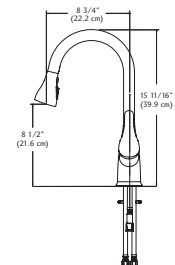

KFPD3100 \$379.00

KFPD3100
 Polished
 Chrome

Single Hole Pull Down Faucet

All Metal Construction
 Single Handle
 Ceramic Disc Cartridge
 1.75GPM Flow Rate
 Dual Function Spray Head
 Aerated Stream And Spray
 Requires 1-3/8" Diameter Hole
 Shipping Weight: 8.0 lbs