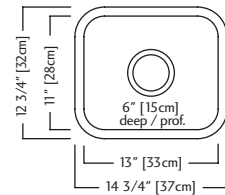

ACCESSORIES

- 1 Strainer Basket** 1135 **Included**
- 2 Bottom Grid** BG35S

Reginox Undermount Series

NS1313U-6 \$155.00

Outside Sink Rim Dimensions: 12 3/4" FB x 14 3/4" LR
 Single Bowl Dimensions: 11" FB x 13" LR x 6" DP
 Minimum Cabinet Size: 18"
 Gauge: 18
 Corner Radius: 50mm
 Finish: Linear Brushed Bowl with Silk Finished Rim
 Drain Hole Location: Center
 Sound Dampening: Undercoating
 Installation: Undermount
 Shipping Weight: 5.2 lbs