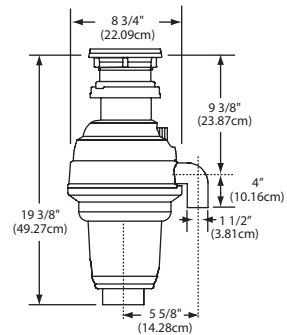

Horsepower: 1 1/4
High-speed 2800 r.p.m. permanent magnet motor
EZ mount installation system
Stainless steel grinding components
Sound insulated shell
Includes factory installed power cord
Safe for properly sized septic tanks
For use with 110-120 volts/60hz current only
Includes strainer stopper
10 year in-home service warranty
Antimicrobial treatment to inhibit odour
Balanced grinding system to provide long service life & quiet operation
Batch feed
Shipping Weight: 15 lbs