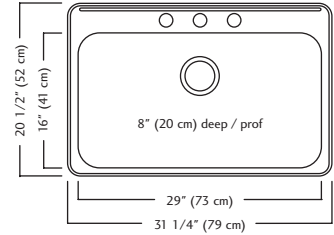

QSLA2031-8-1 (1 faucet hole)

Outside Sink Rim Dimensions: 20 1/2" FB x 31 1/4" LR
 Single Bowl Dimensions: 16" FB x 29" LR x 8" DP
 Minimum Cabinet Size: 33"
 Gauge: 20
 Corner Radius: 50mm
 Finish: Satin Finished Bowl with Mirror Finished Rim
 Drain Hole Location: Rear
 Sound Dampening: Undercoating
 Installation: Topmount / Drop In
 Shipping Weight: 14.7 lbs