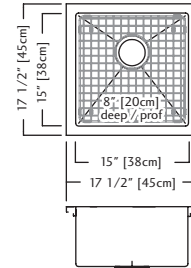

ACCESSORIES

2 Bottom Grid BGDS15S Included	7 Strainer Basket 1135 Included	8 Drainer Basket DBR10S	10 Colander C30S