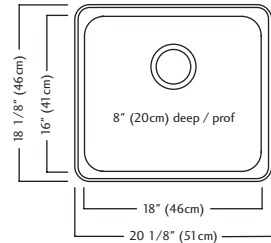

ACCESSORIES

- 1 Strainer Basket** 1135 **Included**
- 2 Colander** CA1W
- 3 Bottom Grid** BG11S
- 5 Drainer Basket** DBR10S
- 7 Cutting Board** MB1610

QSA1820-8 \$339.00

Outside Sink Rim Dimensions: 18 1/8" FB x 20 1/8" LR
 Single Bowl Dimensions: 16" FB x 18" LR x 8" DP
 Minimum Cabinet Size: 24"
 Gauge: 20
 Corner Radius: 50mm
 Finish: Satin Finished Bowl with Mirror Finished Rim
 Drain Hole Location: Rear
 Sound Dampening: Undercoating
 Installation: Topmount / Drop In
 Shipping Weight: 9.9 lbs