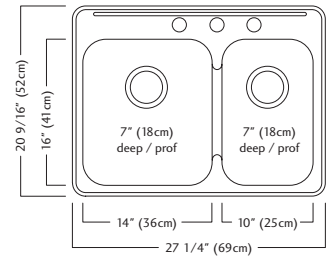

Outside Sink Rim Dimensions: 20 9/16" FB x 27 1/4" LR
 Large Bowl Dimensions: 16" FB x 14" LR x 7" DP
 Small Bowl Dimensions: 16" FB x 10" LR x 7" DP
 Minimum Cabinet Size: 30"
 Gauge: 20
 Corner Radius: 70mm
 Finish: Linear Brushed Bowl and Mirror Finished Rim
 Drain Hole Location: Rear
 Sound Dampening: Sound Pads
 Installation: Topmount / Drop In
 Shipping Weight: 13.9 lbs