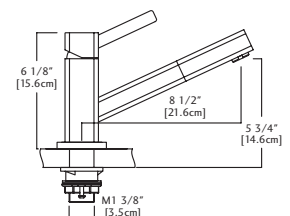

Single Hole Pull Out Faucet
Solid Stainless Steel Construction
Single Handle
Ceramic Disc Cartridge
1.75GPM Flow Rate
Single Function Spray Head
Aerated Stream And Spray
Requires 1-3/8" Diameter Hole
Shipping Weight: 5 lbs