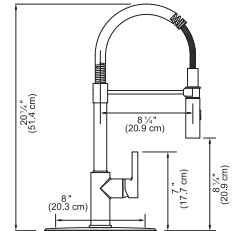

Single Hole Semi-Pro Faucet
Solid Brass Construction
Single Handle
Ceramic Disc Cartridge
1.75GPM Flow Rate
Dual Function Spray Head
Aerated Stream And Spray
Requires 1-3/8" Diameter Hole
Shipping Weight: 6.0 lbs
Optional Base Plate Included