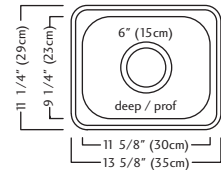

ACCESSORIES

- 1 Strainer Basket
1135
Included

QS1113-6 \$259.00

Outside Sink Rim Dimensions: 11 1/4" FB x 13 5/8" LR
Single Bowl Dimensions: 9 1/4" FB x 11 5/8" LR x 6" DP
Minimum Cabinet Size: 18"
Gauge: 20
Corner Radius: 50mm
Finish: Satin Finished Bowl with Mirror Finished Rim
Drain Hole Location: Center
Sound Dampening: Undercoating
Installation: Topmount / Drop In
Shipping Weight: 5.0 lbs