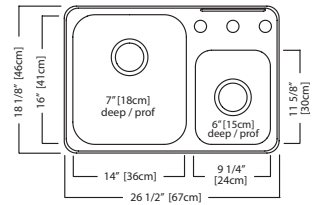

RCM1826-3 (3 faucet holes) \$399.00

RCM1826-1 (1 faucet hole)

Outside Sink Rim Dimensions: 18 1/8" FB x 26 1/2" LR
 Large Bowl Dimensions: 16" FB x 14" LR x 7" DP
 Small Bowl Dimensions: 11 5/8" FB x 9 1/4" LR x 6" DP
 Minimum Cabinet Size: 30"
 Gauge: 20
 Corner Radius: 70mm and 50mm
 Finish: Linear Brushed Bowl and Mirror Finished Rim
 Drain Hole Location: Rear
 Sound Dampening: Sound Pads
 Installation: Topmount / Drop In
 Shipping Weight: 12.7 lbs