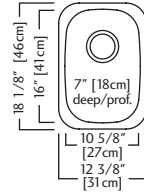

ACCESSORIES

- **1 Strainer Basket** 1135 **Included**
- **2 Bottom Grid** BG35S

Reginox Undermount Series