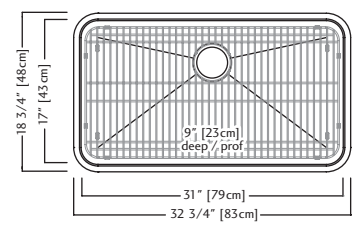

ACCESSORIES

- 4 Bottom Grid**
BGDS15S
Included
- 6 Strainer Basket**
1135
Included
- 7 Drainer Basket**
DBR10S
- 8 Cutting Board**
MB100
- 9 Color Mats**
CM100
- 10 Colander**
C09S

KSS7UA-9D \$809.00

Outside Sink Rim Dimensions: 18 3/4" FB x 32 3/4" LR
 Single Bowl Dimensions: 17" FB x 31" LR x 9" DP
 Minimum Cabinet Size: 33"
 Gauge: 18
 Corner Radius: 50mm
 Finish: Silk Finished Bowl with Silk Finished Rim
 Drain Hole Location: Rear
 Sound Dampening: Sound Pads & Undercoating
 Installation: Undermount
 Shipping Weight: 26.0 lbs