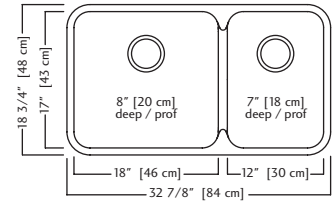

ACCESSORIES

- 1** Strainer Basket 1135 **2** Included
- 3** Bottom Grid BGZ14S
- 9** Drainer Basket DBR10S
- 11** Cutting Board MBZ16
- 13** Colander C09S

QCUA1933R-8 \$829.00

Outside Sink Rim Dimensions: 18 3/4" FB x 32 7/8" LR
 Large Bowl Dimensions 17" FB x 18" LR x 8" DP
 Small Bowl Dimensions 17" FB x 12" LR x 7" DP
 Minimum Cabinet Size: 33"
 Gauge: 20
 Corner Radius: 50mm
 Finish: Satin Finished Bowls with Silk Finished Rim
 Drain Hole Location: Rear
 Sound Dampening: Undercoating
 Installation: Undermount
 Shipping Weight: 17.2 lbs