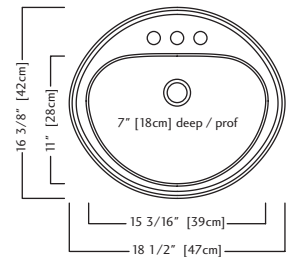

ACCESSORIES

1 Waste Drain
3700