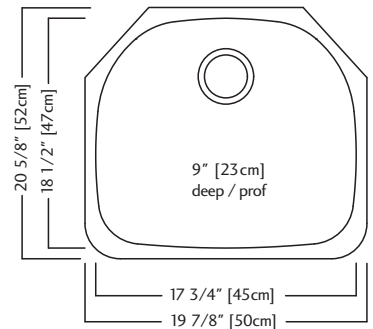

ACCESSORIES

- 1 Strainer Basket** 1135 **Included**
- 3 Bottom Grid** BGA2317S
- 6 Drainer Basket** DBR10S
- 7 Cutting Board** MB100
- 8 Colander** C09S

NX2123U-9 \$309.00

Outside Sink Rim Dimensions: 20 5/8" FB x 19 7/8" LR
 Single Bowl Dimensions: 18 1/2" FB x 17 3/4" LR x 9" DP
 Minimum Cabinet Size: 27"
 Gauge: 18
 Corner Radius: 89mm
 Finish: Linear Brushed Bowl with Silk Finished Rim
 Drain Hole Location: Rear
 Sound Dampening: Undercoating
 Installation: Undermount
 Shipping Weight: 26.0 lbs