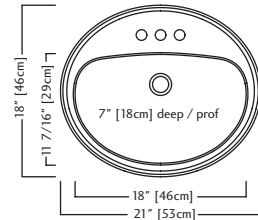

ACCESSORIES

1 Waste Drain
 3700

KSOV1821-7-3 (3 faucet holes) \$449.00

KSOV1821-7-1 (1 faucet hole)

Outside Sink Rim Dimensions: 18" FB x 21" LR
 Single Bowl Dimensions: 11 7/16" FB x 18" LR x 7" DP
 Minimum Cabinet Size: 24"
 Gauge: 18
 Finish: Silk Finished Bowl and Rim
 Sound Dampening: Undercoating
 Installation: Topmount / Drop In
 Shipping Weight: 11.7 lbs
 Includes Front Overflow Waste Assembly
 1 1/4" Waste Opening