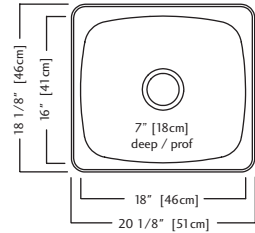

ACCESSORIES

- 2** Strainer Basket 1140 **Included**
- 3** Bottom Grid BG110S

RS1820 \$180.00

Outside Sink Rim Dimensions: 18 1/8" FB x 20 1/8" LR
 Single Bowl Dimensions: 16" FB x 18" LR x 7" DP
 Minimum Cabinet Size: 24"
 Gauge: 20
 Corner Radius: 70mm
 Finish: Linear Brushed Bowl and Mirror Finished Rim
 Drain Hole Location: Center
 Sound Dampening: Sound Pads
 Installation: Topmount / Drop In
 Shipping Weight: 10.2 lbs