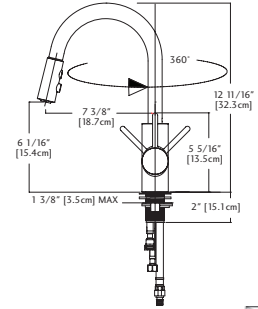

KFPD6100 $228.00

Single Hole Pull Down Faucet
All Metal Construction
Single Handle
Ceramic Disc Cartridge
2.2GPM Flow Rate
Dual Function Spray Head
Aerated Stream And Spray
Requires 1-3/8" Diameter Hole
Shipping Weight: 4.0 lbs
Optional Base Plate Included