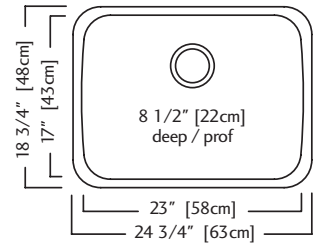

ACCESSORIES

- 1 Strainer Basket** 1135 **Included**
- 2 Bottom Grid** BG90S
- 6 Drainer Basket** DBR10S
- 7 Cutting Board** MB100
- 8 Colander** C09S

NS1925U-9 \$319.00

Outside Sink Rim Dimensions: 18 3/4" FB x 24 3/4" LR
 Single Bowl Dimensions: 17" FB x 23" LR x 8 1/2" DP
 Minimum Cabinet Size: 27"
 Gauge: 18
 Corner Radius: 70mm
 Finish: Linear Brushed Bowl with Silk Finished Rim
 Drain Hole Location: Rear
 Sound Dampening: Undercoating
 Installation: Undermount
 Shipping Weight: 15.3 lbs