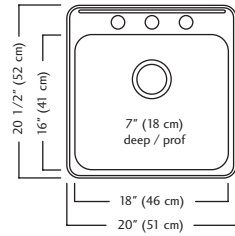

QSL2020-7-1 (1 faucet hole)

Outside Sink Rim Dimensions: 20 1/2" FB x 20" LR
 Single Bowl Dimensions: 16" FB x 18" LR x 7" DP
 Minimum Cabinet Size: 24"
 Gauge: 20
 Corner Radius: 50mm
 Finish: Satin Finished Bowl with Mirror Finished Rim
 Drain Hole Location: Rear
 Sound Dampening: Undercoating
 Installation: Topmount / Drop In
 Shipping Weight: 9.2 lbs