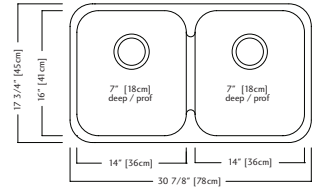

ACCESSORIES

- **1** Strainer Basket 1135 **2** Bottom Grid BG10S **3** Drainer Basket DBR10S **4** Cutting Board MB100 **5** Colander CA1W
- **2** Included

Reginox Undermount Series

INCLUDED ACCESSORIES

OPTIONAL ACCESSORIES