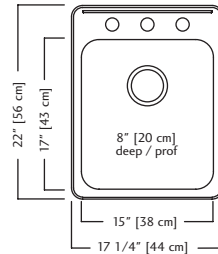

QSLA2217-8-1 (1 faucet hole)

Outside Sink Rim Dimensions: 22" FB x 17 1/4" LR
 Single Bowl Dimensions: 17" FB x 15" LR x 8" DP
 Minimum Cabinet Size: 21"
 Gauge: 20
 Corner Radius: 50mm
 Finish: Satin Finished Bowl with Mirror Finished Rim
 Drain Hole Location: Rear
 Sound Dampening: Undercoating
 Installation: Topmount / Drop In
 Shipping Weight: 9.3 lbs