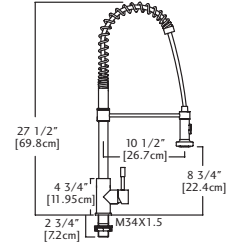

Count on Kindred for perfect pairings of sinks and faucets—made to last and easy to love.

KF10B \$759.00

KF10B
Commercial
Stainless
Steel

Single Hole Semi-Pro Faucet
Solid Stainless Steel Construction
Single Handle
Ceramic Disc Cartridge
1.75GPM Flow Rate
Dual Function Spray Head
Aerated Stream And Spray
Requires 1-1/2" Diameter Hole
Shipping Weight: 10.4 lbs