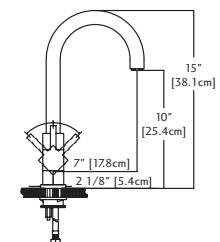

Single Hole Swivel Spout

Solid Stainless Steel Construction
Single Handle
Ceramic Disc Cartridge
1.75GPM Flow Rate
Single Aerated Stream
Requires 1-3/8" Diameter Hole
Shipping Weight: 8 lbs