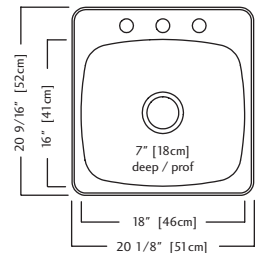

ACCESSORIES

- 1** Strainer Basket 1135 **Included**
- 3** Bottom Grid BG110S

RSL5251-3 (3 faucet holes) \$187.00

RSL5251-1 (1 faucet hole)

Outside Sink Rim Dimensions: 20 9/16" FB x 20 1/8" LR
 Single Bowl Dimensions: 16" FB x 18" LR x 7" DP
 Minimum Cabinet Size: 24"
 Gauge: 20
 Corner Radius: 70mm
 Finish: Linear Brushed Bowl and Mirror Finished Rim
 Drain Hole Location: Center
 Sound Dampening: Sound Pads
 Installation: Topmount / Drop In
 Shipping Weight: 9.4 lbs