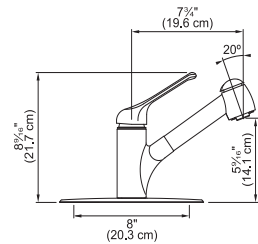

NEW KFP02200 \$389.00
KFP02250 \$449.00

KFP02200
Polished
Chrome

KFP02250
Satin Nickel

Single Hole Pull Out Faucet
All Metal Construction
Single Handle
Ceramic Disc Cartridge
1.75GPM Flow Rate
Dual Function Spray Head
Aerated Stream And Spray
Requires 1-3/8" Diameter Hole
Shipping Weight: 6.0 lbs
Optional Base Plate Included