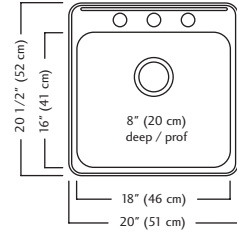

9 Colander
CA1W
\$59.00

QSL2020-8-4 (4 faucet holes) \$349.00

QSL2020-8-3 (3 faucet holes)

QSL2020-8-1 (1 faucet hole)

Outside Sink Rim Dimensions: 20 1/2" FB x 20" LR
 Single Bowl Dimensions: 16" FB x 18" LR x 8" DP
 Minimum Cabinet Size: 24"
 Gauge: 20
 Corner Radius: 50mm
 Finish: Satin Finished Bowl with Mirror Finished Rim
 Drain Hole Location: Rear
 Sound Dampening: Undercoating
 Installation: Topmount / Drop In
 Shipping Weight: 9.7 lbs