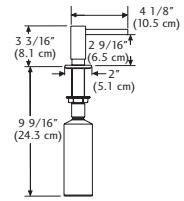

Soap Dispenser

Solid Brass Construction
300ml Capacity Polypropylene Bottle
Requires 1-1/8" Diameter Hole
Accommodates 2-1/8" Counter Tops
Shipping Weight: 1.3 lbs