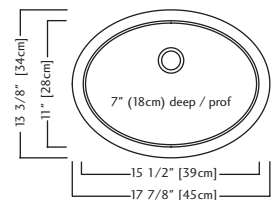

ACCESSORIES

1 Waste Drain
3700

KSOV1318U-7 \$469.00

Outside Sink Rim Dimensions: 13 3/8" FB x 17 7/8" LR
 Single Bowl Dimensions: 11" FB x 15 1/2" LR x 7" DP
 Minimum Cabinet Size: 18"
 Gauge: 18
 Finish: Silk Finished Bowl and Rim
 Sound Dampening: Undercoating
 Installation: Undermount
 Shipping Weight: 8.2 lbs
 Includes Front Overflow Waste Assembly
 1 1/4" Waste Opening