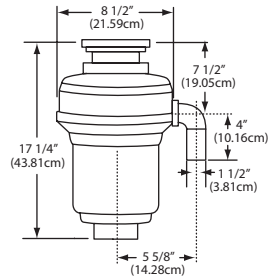

Horsepower: 1 1/4
High-speed 2800 r.p.m. permanent magnet motor
EZ mount installation system
Stainless steel grinding components
Sound insulated shell
Includes factory installed power cord
Safe for properly sized septic tanks
For use with 110-120 volts/60hz current only
Includes strainer stopper
10 year in-home service warranty
Antimicrobial treatment to inhibit odour
Balanced grinding system to provide long service life & quiet operation
Continuous feed
Shipping Weight: 15 lbs