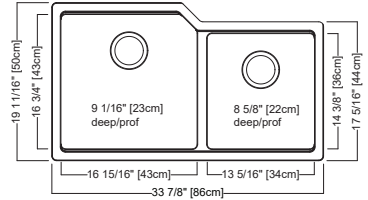

13 Roll Mat
RM50S
\$186.00

14 Colander
C50S
\$165.00

Granite Series
Undermount Series

NEW MGC2034U-9 \$689.00

MGC2034U-90N Onyx
 MGC2034U-9ES Mocha
 MGC2034U-9SM Storm
 MGC2034U-9SG Shadow Grey

Outside Sink Rim Dimensions: 19 11/16" FB x 33 7/8" LR
 Large Bowl Dimensions: 16 3/4" FB x 16 15/16" LR x 9 1/16" DP
 Small Bowl Dimensions: 14 3/8" FB x 13 5/16" LR x 8 5/8" DP
 Minimum Cabinet Size: 36"
 Corner Radius: 15mm
 Drain Hole Location: Rear
 Installation: Undermount
 Shipping Weight: 40.0 lbs