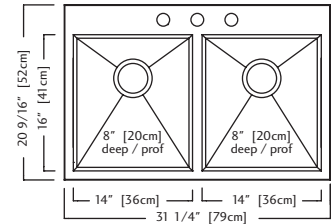

ACCESSORIES

- **1 Strainer Basket** 1135 **2 Bottom Grid** BGZ14S **5 Drainer Basket** DBR10S **6 Cutting Board** MBZ16
- 2 Included

INCLUDED ACCESSORIES

1 Strainer Basket
1135

OPTIONAL ACCESSORIES

2 Bottom Grid
BGZ14S
$158.00

3 Bottom Grid
BGZ18S
$176.00

4 Bottom Grid
BGZ10S
$152.00

5 Drainer Basket
DBR10S
$150.00

6 Cutting Board
MBZ16
$173.00