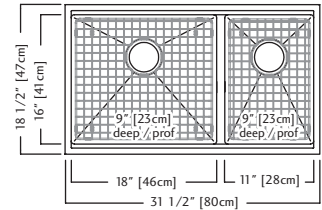

ACCESSORIES

4 Bottom Grid BGDS18S Included	5 Bottom Grid BGDS11S Included	6 Glass Board/ Color Mats GB1712M Included	7 Strainer Basket 1135 2 Included	8 Drainer Basket DBR10S	9 Colander C09S

**INCLUDED
ACCESSORIES**

**OPTIONAL
ACCESSORIES**