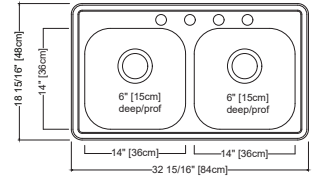

ACCESSORIES

- 1 Strainer Basket** **2 Roller Mat**
- 4010856 FRM100
- 2 Included**

RDLA3319-6-4CB \$199.00

Outside Sink Rim Dimensions: 18 5/16" FB x 32 15/16" LR
Equal Bowl Dimensions: 14" FB x 14" LR x 6" DP
Minimum Cabinet Size: 36"
Gauge: 22
Corner Radius: 90mm
Finish: Commercial Satin Finish
Drain Hole Location: Rear
Sound Dampening: Sound Pads
Installation: Topmount / Drop In
Shipping Weight: 13.0 lbs