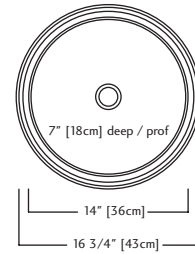

ACCESSORIES

1 Waste Drain
3700

KS0V17-7 \$359.00

Outside Sink Rim Dimensions: 16 3/4" diameter
Single Bowl Dimensions: 14" diameter x 7" DP
Minimum Cabinet Size: 21"
Gauge: 18
Finish: Silk Finished Bowl and Rim
Sound Dampening: Undercoating
Installation: Topmount / Drop In
Shipping Weight: 9.9 lbs
Includes Front Overflow Assembly;
1 1/4" Waste Opening