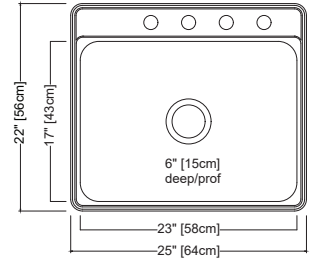

ACCESSORIES

- 1 Strainer Basket** **2 Roller Mat**
- 4010856 FRM100
- Included**

Creemore
Topmount / Drop In

CSLA2522-6-4 \$189.00

Outside Sink Rim Dimensions: 22" FB x 25" LR
 Single Bowl Dimensions: 17" FB x 23" LR x 6" DP
 Minimum Cabinet Size: 27"
 Gauge: 22
 Corner Radius: 50mm
 Finish: Commercial Satin Finish
 Drain Hole Location: Center
 Sound Dampening: Sound Pads
 Installation: Topmount / Drop In
 Shipping Weight: 7.6 lbs