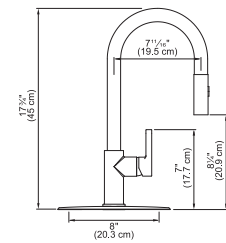

Single Hole Pull Down Faucet
Solid Brass Construction
Single Handle
Ceramic Disc Cartridge
1.75GPM Flow Rate
Dual Function Spray Head
Aerated Stream And Spray
Requires 1-3/8" Diameter Hole
Shipping Weight: 6.0 lbs
Optional Base Plate Included