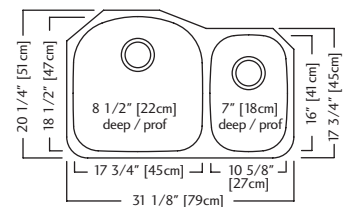

ACCESSORIES

- 1 Strainer Basket** 1135 **Included**

NDCX2132RU-9 \$389.00

Outside Sink Rim Dimensions: 20 1/4" FB x 31 1/8" LR
 Large Bowl Dimensions: 18 1/2" FB x 17 3/4" LR x 8 1/2" DP
 Small Bowl Dimensions: 16" FB x 10 5/8" LR x 7" DP
 Minimum Cabinet Size: 33"
 Gauge: 18
 Corner Radius:
 Finish: Linear Brushed Bowl with Silk Finished Rim
 Drain Hole Location: Rear
 Sound Dampening: Undercoating
 Installation: Undermount
 Shipping Weight: 16.8 lbs