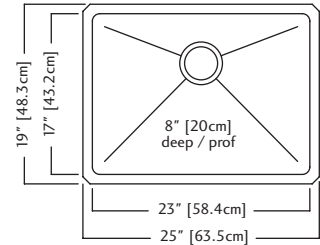

ACCESSORIES

- 1** Strainer Basket 1135 **Included**
- 2** Bottom Grid BG240S
- 8** Cutting Board MBZ16
- 9** Colander C09S

QSYU1925-8 \$669.00

Outside Sink Rim Dimensions: 19" FB x 25" LR
 Single Bowl Dimensions: 17" FB x 23" LR x 8" DP
 Minimum Cabinet Size: 27"
 Gauge: 18
 Corner Radius: 20mm
 Finish: Commercial Satin Finish
 Drain Hole Location: Rear
 Sound Dampening: Sound Pads & Undercoating
 Installation: Undermount
 Shipping Weight: 18.6 lbs