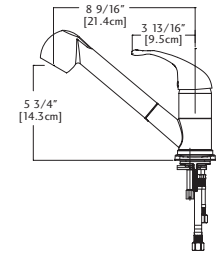

Single Hole Pull Out Faucet

All Metal Construction
Single Handle
Ceramic Disc Cartridge
2.2GPM Flow Rate
Dual Function Spray Head
Aerated Stream and Spray
Requires 1-1/2" Diameter Hole
Shipping Weight: 5.0 lbs
Optional Base Plate Included