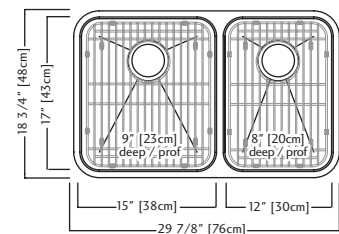

KSC2RUA-9D \$989.00

Outside Sink Rim Dimensions: 18 3/4" FB x 29 7/8" LR
 Large Bowl Dimensions 17" FB x 15" LR x 9" DP
 Small Bowl Dimensions 17" FB x 12" LR x 8" DP
 Minimum Cabinet Size: 30"
 Gauge: 18
 Corner Radius: 50mm
 Finish: Silk Finished Bowls with Silk Finished Rim
 Drain Hole Location: Rear
 Sound Dampening: Sound Pads & Undercoating
 Installation: Undermount
 Shipping Weight: 27.3 lbs