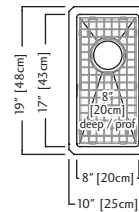

ACCESSORIES

- 4 Bottom Grid**
BGA1217S
Included
- 6 Strainer Basket**
1135
Included
- 8 Cutting Board**
MB100
- 9 Colander**
C09S

KCUS8A-8-10BG \$599.00

Outside Sink Rim Dimensions: 19" FB x 10" LR
 Single Bowl Dimensions: : 17" FB x 8" LR x 8" DP
 Minimum Cabinet Size: 18"
 Gauge: 18
 Corner Radius: 10mm
 Finish: Commercial Satin Finish
 Drain Hole Location: Rear
 Sound Dampening: Sound Pads & Undercoating
 Installation: Undermount
 Shipping Weight: 13.4 lbs