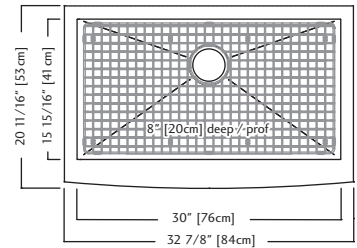

ACCESSORIES

1 Bottom Grid BGDS30S Included	3 Strainer Basket 1135 Included