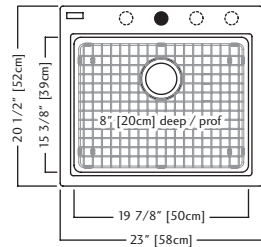

KGSL2023-8CH Champagne
KGSL2023-8ON Onyx
KGSL2023-8ES Mocha
KGSL2023-8SM Storm
KGSL2023-8SG Shadow Grey

Outside Sink Rim Dimensions: 20 1/2" FB x 23" LR
Single Bowl Dimensions: 15 3/8" FB x 19 7/8" LR x 8" DP
Minimum Cabinet Size: 27"
Corner Radius: 20mm
Drain Hole Location: Rear
Installation: Topmount / Drop In
Shipping Weight: 42.8 lbs