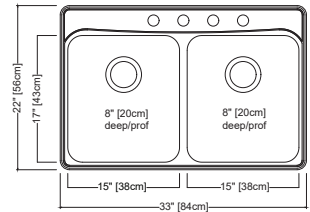

ACCESSORIES

- 1 Strainer Basket** **2 Roller Mat**
- 4010856 FRM100
- Included**

Creemore
Topmount / Drop In

FCDLA3322-8-4CB \$339.00

Outside Sink Rim Dimensions: 22" FB x 33" LR
 Equal Size Bowl Dimensions: 17" FB x 15" LR x 8" DP
 Minimum Cabinet Size: 36"
 Gauge: 18
 Corner Radius: 50mm
 Finish: Satin Finish
 Drain Hole Location: Rear
 Sound Dampening: Sound Pads
 Installation: Topmount / Drop In
 Shipping Weight: 17.2 lbs