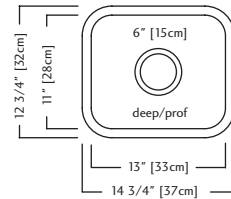

ACCESSORIES

- 1 Strainer Basket
1135
Included

QSU1315-6 \$289.00

Outside Sink Rim Dimensions: 12 3/4" FB x 14 3/4" LR
 Single Bowl Dimensions: 11" FB x 13" LR x 6" DP
 Minimum Cabinet Size: 15"
 Gauge: 20
 Corner Radius: 50mm
 Finish: Satin Finished Bowl with Silk Finished Rim
 Drain Hole Location: Center
 Sound Dampening: Undercoating
 Installation: Undermount
 Shipping Weight: 6.6 lbs