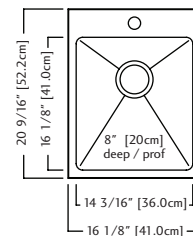

ACCESSORIES

- 1** Strainer Basket 1135 **Included**
- 3** Bottom Grid BGZ23S
- 6** Drainer Basket DBR10S
- 8** Cutting Board MBZ17

QSLY2016-8-1 \$789.00

Outside Sink Rim Dimensions: 20 9/16" FB x 16 1/8" LR
 Single Bowl Dimensions: 16 1/8" FB x 14 3/16" LR x 8" DP
 Minimum Cabinet Size: 18"
 Gauge: 18
 Corner Radius: 20mm
 Finish: Commercial Satin Finish
 Drain Hole Location: Rear
 Sound Dampening: Sound Pads & Undercoating
 Installation: Dualmount
 Shipping Weight: 14.3 lbs