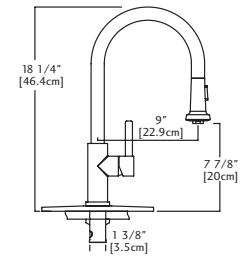

Single Hole Pull Down Faucet
Solid Stainless Steel Construction
Single Handle
Ceramic Disc Cartridge
1.75GPM Flow Rate
Dual Function Spray Head
Aerated Stream And Spray
Requires 1-3/8" Diameter Hole
Shipping Weight: 8.0 lbs
Optional Base Plate Included