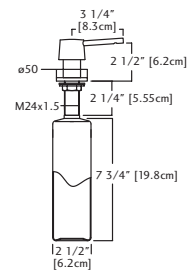

Stainless Steel Soap And Lotion Dispenser

500ml Capacity Polypropylene Bottle
Requires 1-1/2" Diameter Hole
Accommodates 1-1/2" Counter Tops
Shipping Weight: 1.4 lbs