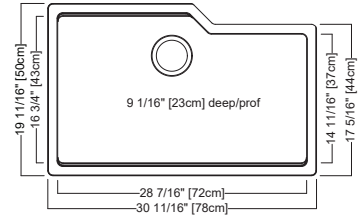

MGS2031U-90N Onyx
MGS2031U-9ES Mocha
MGS2031U-9SM Storm
MGS2031U-9SG Shadow Grey

Outside Sink Rim Dimensions: 19 11/16" FB x 30 11/16" LR
Single Bowl Dimensions: 16 3/4" FB x 28 7/16" LR X 9 1/16" DP
Minimum Cabinet Size: 33"
Corner Radius: 15mm
Drain Hole Location: Rear
Installation: Undermount
Shipping Weight: 33.0 lbs

ACCESSORIES

- 4 Strainer Basket 1135 **Included**
- 7 Cutting Board MB100