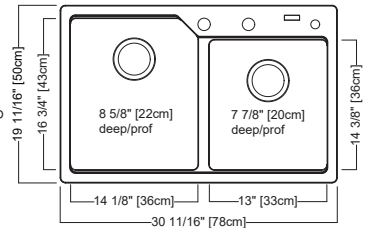

NEW MGCM2031-9 \$639.00

MGCM2031-9ON Onyx
 MGCM2031-9ES Mocha
 MGCM2031-9SM Storm
 MGCM2031-9SG Shadow Grey

Outside Sink Rim Dimensions: 19 11/16" FB x 30 11/16" LR
 Large Bowl Dimensions: 16 3/4" FB x 14 1/8" LR x 8 5/8" DP
 Small Bowl Dimensions: 14 3/8" FB x 13" LR x 7 7/8" DP
 Minimum Cabinet Size: 33"
 Corner Radius: 15mm
 Drain Hole Location: Rear
 Installation: Topmount / Drop In
 Shipping Weight: 49.0 lbs