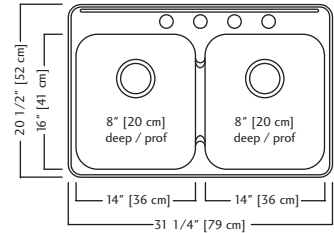

ACCESSORIES

- **1** Strainer Basket 1135 **2** Included
- **2** Colander CA1W
- **4** Bottom Grid BG10S
- **8** Drainer Basket DBR10S
- **9** Cutting Board MB1610
- **10** Colander C30S

INCLUDED ACCESSORIES

OPTIONAL ACCESSORIES