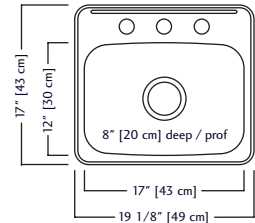

ACCESSORIES

- 1 Strainer Basket
  1135
  Included
- 2 Bottom Grid
  BG65S
- 3 Cutting Board
  MB1710