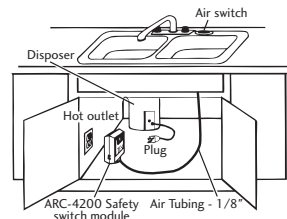

Waste Disposers