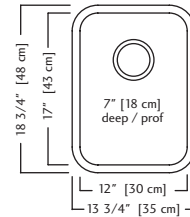

ACCESSORIES

- 1** Strainer Basket 1135 **Included**
- 2** Bottom Grid BGA1517S
- 7** Drainer Basket DBR10S
- 8** Cutting Board MB100
- 9** Colander CA1W

QSUA1914-7 \$379.00

Outside Sink Rim Dimensions: 18 3/4" FB x 13 3/4" LR
 Single Bowl Dimensions: 17" FB x 12" LR x 7" DP
 Minimum Cabinet Size: 18"
 Gauge: 20
 Corner Radius: 50mm
 Finish: Satin Finished Bowl with Silk Finished Rim
 Drain Hole Location: Rear
 Sound Dampening: Undercoating
 Installation: Undermount
 Shipping Weight: 6.7 lbs