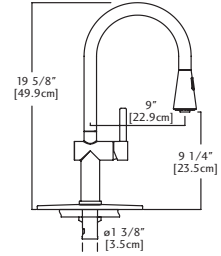

Single Hole Pull Down Faucet
Solid Stainless Steel Construction
Single Handle
Ceramic Disc Cartridge
1.75GPM Flow Rate
Dual Function Spray Head
Aerated Stream And Spray
Requires 1-3/8" Diameter Hole
Shipping Weight: 8.0 lbs