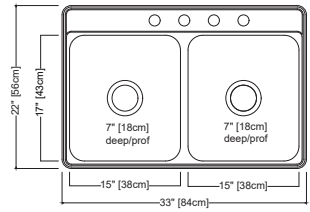

Creemore
Topmount / Drop In

ACCESSORIES

- 1 Strainer Basket** **2 Roller Mat**
- 4010856 FRM100
- 2 Included**

CDLA3322-7-4 \$259.00

Outside Sink Rim Dimensions: 22" FB x 33" LR
 Equal Bowl Dimensions: 17" FB x 15" LR x 7" DP
 Minimum Cabinet Size: 36"
 Gauge: 22
 Corner Radius: 50mm
 Finish: Commercial Satin Finish
 Drain Hole Location: Center
 Sound Dampening: Sound Pads
 Installation: Topmount / Drop In
 Shipping Weight: 14.5 lbs