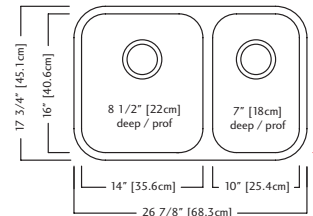

ACCESSORIES

- 1** Strainer Basket 1135 **2 Included**
- 4** Bottom Grid BG10S
- 6** Drainer Basket DBR10S
- 7** Cutting Board MB100
- 9** Colander CA1W

NDC1827RU-9 \$389.00

Outside Sink Rim Dimensions: 17 3/4" FB x 26 7/8" LR
 Large Bowl Dimensions: 16" FB x 14" LR x 8 1/2" DP
 Small Bowl Dimensions: 16" FB x 10" LR x 7" DP
 Minimum Cabinet Size: 30"
 Gauge: 18
 Corner Radius: 70mm
 Finish: Linear Brushed Bowl with Silk Finished Rim
 Drain Hole Location: Rear
 Sound Dampening: Undercoating
 Installation: Undermount
 Shipping Weight: 15.6 lbs