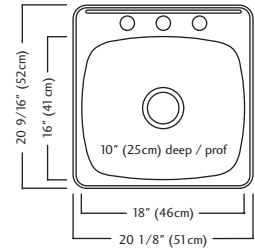

5 Drainer Basket
DBR10S
\$150.00

6 Cutting Board
MBZ16
\$173.00

Utility Collection
Laundry Series

QSL2020-10-3 (3 faucet holes) \$599.00

QSL2020-10-1 (1 faucet hole)

Outside Sink Rim Dimensions: 20 9/16" FB x 20 1/8" LR
 Single Bowl Dimensions: 16" FB x 18" LR x 10" DP
 Minimum Cabinet Size: 24"
 Gauge: 20
 Corner Radius: 70mm
 Finish: Satin Finished Bowl with Mirror Finished Rim
 Drain Hole Location: Center
 Sound Dampening: Undercoating
 Installation: Topmount / Drop In
 Shipping Weight: 14 lbs