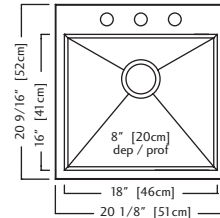

ACCESSORIES

- 1 Strainer Basket** 1135 **Included**
- 2 Bottom Grid** BGZ14S
- 7 Drainer Basket** DBR10S
- 8 Cutting Board** MBZ16

QSLF2020-8-3 (3 faucet holes) \$649.00

QSLF2020-8-1 (1 faucet hole)

Outside Sink Rim Dimensions: 20 9/16" FB x 20 1/8" LR
 Single Bowl Dimensions: 16" FB x 18" LR x 8" DP
 Minimum Cabinet Size: 24"
 Gauge: 20
 Corner Radius: 0mm
 Finish: Commercial Satin Finish
 Drain Hole Location: Rear
 Sound Dampening: Sound Pads & Undercoating
 Installation: Dualmount
 Shipping Weight: 22.7 lbs