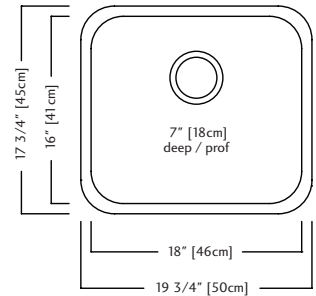

ACCESSORIES

- 1** Strainer Basket 1135 **Included**
- 5** Bottom Grid BG11S
- 7** Cutting Board MB100
- 8** Colander C09S

RSU1820-7 \$229.00

Outside Sink Rim Dimensions: 17 3/4" FB x 19 3/4" LR
 Single Bowl Dimensions: 16" FB x 18" LR x 7" DP
 Minimum Cabinet Size: 21"
 Gauge: 20
 Corner Radius: 70mm
 Finish: Linear Brushed Bowl with Silk Finished Rim
 Drain Hole Location: Rear
 Sound Dampening: Sound Pads
 Installation: Undermount
 Shipping Weight: 7.9 lbs