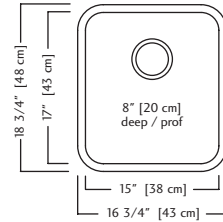

9 Cutting Board
MB100
\$228.00

10 Colander
C09S
\$176.00

11 Colander
CA1W
\$59.00

QSUA1917-8 \$449.00

Outside Sink Rim Dimensions: 18 3/4" FB x 16 3/4" LR
 Single Bowl Dimensions: 17" FB x 15" LR x 8" DP
 Minimum Cabinet Size: 18"
 Gauge: 20
 Corner Radius: 50mm
 Finish: Satin Finished Bowl with Silk Finished Rim
 Drain Hole Location: Rear
 Sound Dampening: Undercoating
 Installation: Undermount
 Shipping Weight: 9.2 lbs