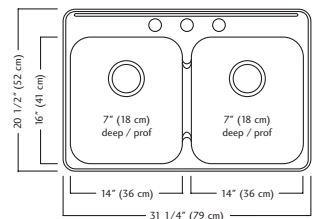

ACCESSORIES

- **2** Strainer Basket 1140 **2 Included**
- **3** Bottom Grid BG10S
- **4** Drainer Basket DBR10S
- **6** Cutting Board MB100
- **7** Colander CA1W

Reginox
Topmount / Drop In