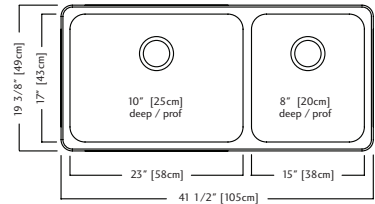

ACCESSORIES

- **1** Strainer Basket 1135 **2** Bottom Grid BGA2317S **3** Bottom Grid BGA1517S
- **2** Included