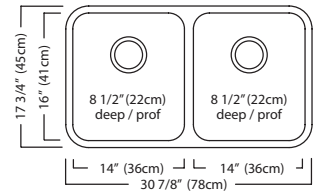

ACCESSORIES

- 1 Strainer Basket** 1135 **2 Included**
- 2 Bottom Grid** BG35S
- 3 Bottom Grid** BG30S
- 7 Cutting Board** MB100 \$228.00
- 8 Colander** C30S \$134.00

ND1831UA-9 \$389.00

Outside Sink Rim Dimensions: 17 3/4" FB x 30 7/8" LR
 Equal Size Bowl Dimensions: 16" FB x 14" LR x 8 1/2" DP
 Minimum Cabinet Size: 33"
 Gauge: 18
 Corner Radius: 50mm
 Finish: Linear Brushed Bowl with Silk Finished Rim
 Drain Hole Location: Rear
 Sound Dampening: Undercoating
 Installation: Undermount
 Shipping Weight: 18.8 lbs