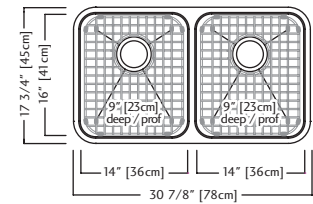

KSD2UA-9D \$989.00

Outside Sink Rim Dimensions: 17 3/4" FB x 30 7/8" LR
 Equal Size Bowl Dimensions: 16" FB x 14" LR x 9" DP
 Minimum Cabinet Size: 33"
 Gauge: 18
 Corner Radius: 50mm
 Finish: Silk Finished Bowls with Silk Finished Rim
 Drain Hole Location: Rear
 Sound Dampening: Sound Pads & Undercoating
 Installation: Undermount
 Shipping Weight: 25.3 lbs