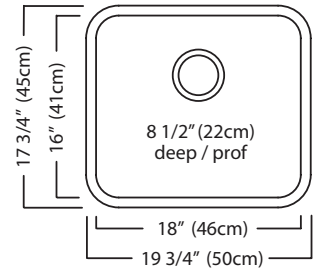

ACCESSORIES

- 1 Strainer Basket** 1135 **Included**
- 4 Bottom Grid** BG30S
- 7 Cutting Board** MB100
- 8 Colander** C09S

NS1820UA-9 \$299.00

Outside Sink Rim Dimensions: 17 3/4" FB x 19 3/4" LR
 Single Bowl Dimensions: 16" FB x 18" LR x 8 1/2" DP
 Minimum Cabinet Size: 21"
 Gauge: 18
 Corner Radius: 70mm
 Finish: Linear Brushed Bowl with Silk Finished Rim
 Drain Hole Location: Rear
 Sound Dampening: Undercoating
 Installation: Undermount
 Shipping Weight: 11.9 lbs