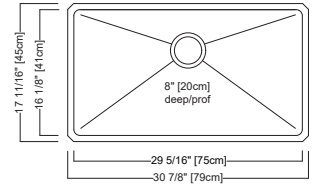

Choose from a wide range of shapes, sizes and styles to suit any kitchen.

Pictured: QDFU1831-8 with Faucet KF10G

NEW QSYU1831-8 \$699.00

Outside Sink Rim Dimensions: 17 11/16" FB x 30 7/8" LR
 Single Bowl Dimensions: 16 1/8" FB x 29 5/16" LR x 8" DP
 Minimum Cabinet Size: 33"
 Gauge: 18
 Corner Radius: 20mm
 Finish: Commercial Satin Finish
 Drain Hole Location: Rear
 Sound Dampening: Sound Pads & Undercoating
 Installation: Undermount
 Shipping Weight: 24.0 lbs