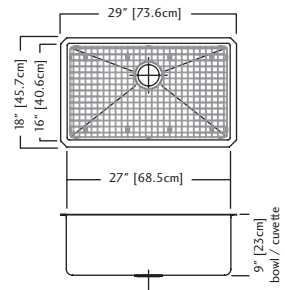

ACCESSORIES

2 Bottom Grid BGDS27S Included	6 Strainer Basket 1135 Included	7 Drainer Basket DBR10S	8 Cutting Board MB100	9 Color Mats CM100	10 Colander C09S