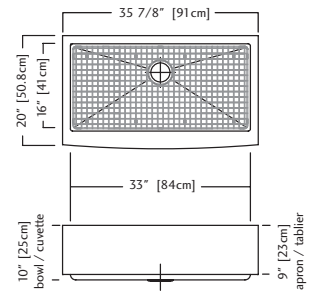

Pictured: KCFS36B-10-10BG with Faucet KFPD3100

KCFS36B-10-10BG \$2,219.00

Outside Sink Rim Dimensions: 20" FB x 35 7/8" LR
 Single Bowl Dimensions: 16" FB x 33" LR x 10" DP
 Minimum Cabinet Size: 36"
 Gauge: 18
 Corner Radius: 10mm
 Finish: Commercial Satin Finish
 Drain Hole Location: Rear
 Sound Dampening: Sound Pads & Undercoating
 Installation: Undermount Apron Front
 Shipping Weight: 58 lbs
 9" Curved Apron Front