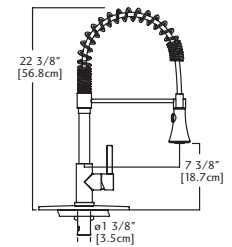

Single Hole Semi-Pro Faucet
Solid Stainless Steel Construction
Single Handle
Ceramic Disc Cartridge
1.75GPM Flow Rate
Dual Function Spray Head
Aerated Stream And Spray
Requires 1-3/8" Diameter Hole
Shipping Weight: 8.4 lbs