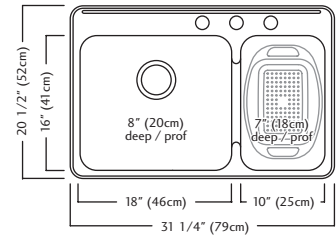

Outside Sink Rim Dimensions: 20 1/2" FB x 31 1/4" LR
 Large Bowl Dimensions 16" FB x 18" LR x 8" DP
 Small Bowl Dimensions 16" FB x 10" LR x 7" DP
 Minimum Cabinet Size: 30"
 Gauge: 20
 Corner Radius: 50mm
 Finish: Satin Finished Bowls with Mirror Finished Rim
 Drain Hole Location: Rear
 Sound Dampening: Undercoating
 Installation: Topmount / Drop In
 Shipping Weight: 15.9 lbs