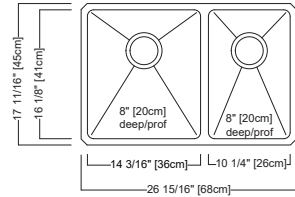

ACCESSORIES

- 1 Strainer Basket
1135
Included

NEW QCYU1827R-8 \$839.00

Outside Sink Rim Dimensions: 17 13/16" FB x 26 15/16" LR
 Large Bowl Dimensions: 16 1/8" FB x 14 3/16" LR x 8" DP
 Small Bowl Dimensions: 16 1/8" FB x 10 1/4" LR x 8" DP
 Minimum Cabinet Size: 27"
 Gauge: 18
 Corner Radius: 20mm
 Finish: Commercial Satin Finish
 Drain Hole Location: Rear
 Sound Dampening: Sound Pads & Undercoating
 Installation: Undermount
 Shipping Weight: 27 lbs