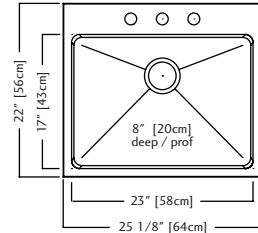

ACCESSORIES

- 1** Strainer Basket 1135 **Included**
- 2** Bottom Grid BG240S
- 7** Cutting Board MBZ16

QSLY2225-8-3 (3 faucet holes) \$829.00

QSLY2225-8-1 (1 faucet hole)

Outside Sink Rim Dimensions: 22" FB x 25 1/8" LR
 Single Bowl Dimensions: 17" FB x 23" LR x 8" DP
 Minimum Cabinet Size: 27"
 Gauge: 18
 Corner Radius: 20mm
 Finish: Commercial Satin Finish
 Drain Hole Location: Rear
 Sound Dampening: Sound Pads & Undercoating
 Installation: Dualmount
 Shipping Weight: 21.3 lbs