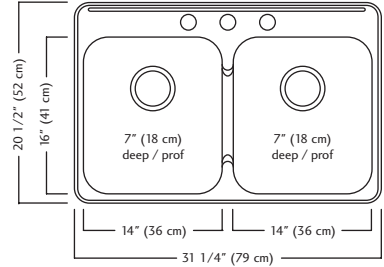

RDL2031-4 (4 faucet holes) $309.00

RDL2031-3 (3 faucet holes)

RDL2031-1 (1 faucet hole)

Outside Sink Rim Dimensions: 20 1/2" FB x 31 1/4" LR
Equal size Bowl Dimensions: 16" FB x 14" LR x 7" DP
Minimum Cabinet Size: 33"
Gauge: 20
Corner Radius: 70mm
Finish: Linear Brushed Bowl and Mirror Finished Rim
Drain Hole Location: Rear
Sound Dampening: Sound Pads
Installation: Topmount / Drop In
Shipping Weight: 14.8 lbs

ACCESSORIES

- **1** Strainer Basket 1135 **2** Included
- **3** Bottom Grid BG10S
- **4** Drainer Basket DBR10S
- **6** Cutting Board MB100
- **7** Colander CA1W

RD1831-7 $309.00

Outside Sink Rim Dimensions: 18 7/16" FB x 31 1/4" LR
Equal size Bowl Dimensions: 16" FB x 14" LR x 7" DP
Minimum Cabinet Size: 33"
Gauge: 20
Corner Radius: 70mm
Finish: Linear Brushed Bowl and Mirror Finished Rim
Drain Hole Location: Rear
Sound Dampening: Sound Pads
Installation: Topmount / Drop In
Shipping Weight: 16.6 lbs

ACCESSORIES

- **1** Strainer Basket 1135 **2** Included
- **3** Bottom Grid BG10S
- **4** Drainer Basket DBR10S
- **7** Cutting Board MB100
- **7** Colander CA1W

INCLUDED ACCESSORIES

OPTIONAL ACCESSORIES

1 Strainer Basket 1135

3 Bottom Grid BG10S $136.00

4 Drainer Basket DBR10S $150.00

5 Cutting Board MB1610 $96.00

2 Strainer Basket 1140

6 Cutting Board MB100 $228.00

7 Colander CA1W $59.00

Reginox
Topmount / Drop In