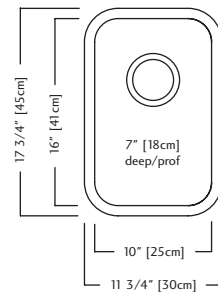

Steel Queen
Undermount Series

ACCESSORIES

- 1 Strainer Basket**
1135
Included
- 5 Bottom Grid**
BG10S
- 7 Drainer Basket**
DBR10S
- 8 Cutting Board**
MB100
- 9 Colander**
CA1W

QSU1812-7 \$289.00

Outside Sink Rim Dimensions: 17 3/4" FB x 11 3/4" LR
 Single Bowl Dimensions: 16" FB x 10" LR x 7" DP
 Minimum Cabinet Size: 15"
 Gauge: 20
 Corner Radius: 50mm
 Finish: Satin Finished Bowl with Silk Finished Rim
 Drain Hole Location: Rear
 Sound Dampening: Undercoating
 Installation: Undermount
 Shipping Weight: 0.7 lbs