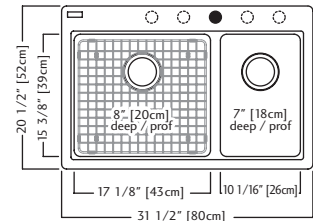

KGDC2031R-8 \$849.00

KGDC2031R-8CH Champagne
 KGDC2031R-8ON Onyx
 KGDC2031R-8ES Mocha
 KGDC2031R-8SM Storm
 KGDC2031R-8SG Shadow Grey

Outside Sink Rim Dimensions: 20 1/2" FB x 31 1/2" LR
 Large Bowl Dimensions: 15 3/8" FB x 17 1/8" LR x 8" DP
 Small Bowl Dimensions: 15 3/8" FB x 10 1/16" LR x 7" DP
 Minimum Cabinet Size: 33"
 Corner Radius: 20mm
 Drain Hole Location: Rear
 Installation: Topmount / Drop In
 Shipping Weight: 51.9 lbs