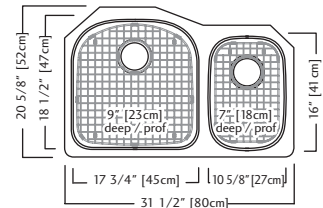

Outside Sink Rim Dimensions: 20 5/8" FB x 31 1/2" LR
 Large Bowl Dimensions 18 1/2" FB x 17 3/4" LR x 9" DP
 Small Bowl Dimensions 16" FB x 10 5/8" LR x 7" DP
 Minimum Cabinet Size: 33"
 Gauge: 18
 Corner Radius: 70mm
 Finish: Silk Finished Bowls with Silk Finished Rim
 Drain Hole Location: Rear
 Sound Dampening: Sound Pads & Undercoating
 Installation: Undermount
 Shipping Weight: 26.0 lbs