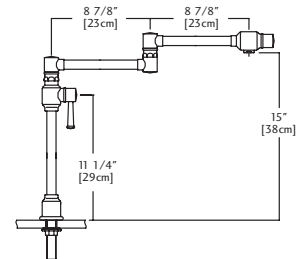

Single Hole Deck Mounted Pot Filler

Solid Stainless Steel Construction
Dual Handle
Ceramic Disc Cartridge
2.2GPM Flow Rate
Single Aerated Stream
Requires 7/8" - 1-3/8" Diameter Hole
Shipping Weight: 8.0 lbs