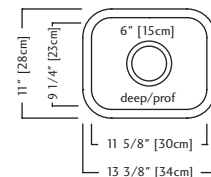

ACCESSORIES

- 1 Strainer Basket
1135
Included

QSU1113-6 \$239.00

Outside Sink Rim Dimensions: 11" FB x 13 3/8" LR
 Single Bowl Dimensions: 9 1/4" FB x 11 5/8" LR x 6" DP
 Minimum Cabinet Size: 15"
 Gauge: 20
 Corner Radius: 50mm
 Finish: Satin Finished Bowl with Silk Finished Rim
 Drain Hole Location: Center
 Sound Dampening: Undercoating
 Installation: Undermount
 Shipping Weight: 3.8 lbs