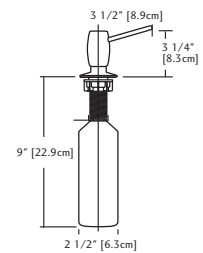

Soap Dispenser

Solid Brass Construction
500ml Capacity Polypropylene Bottle
Requires 1-3/8" Diameter Hole
Accommodates 1-1/2" Counter Tops
Shipping Weight: 1.3 lbs