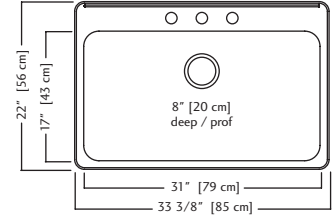

QSLA2233-8-1 (1 faucet hole)

Outside Sink Rim Dimensions: 22" FB x 33 3/8" LR
 Single Bowl Dimensions: 17" FB x 31" LR x 8" DP
 Minimum Cabinet Size: 36"
 Gauge: 20
 Corner Radius: 50mm
 Finish: Satin Finished Bowl with Mirror Finished Rim
 Drain Hole Location: Rear
 Sound Dampening: Undercoating
 Installation: Topmount / Drop In
 Shipping Weight: 16.4 lbs