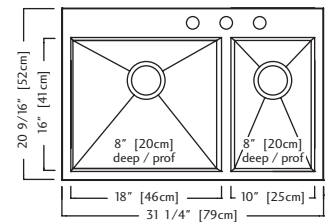

ACCESSORIES

- 1 Strainer Basket** 1135 **2 Bottom Grid** BGZ14S **5 Drainer Basket** DBR10S **6 Cutting Board** MBZ16
- 2 Included**

QCLF2031R-8-3 (3 faucet holes) \$899.00

QCLF2031R-8-1 (1 faucet hole)

Outside Sink Rim Dimensions: 20 9/16" FB x 31 1/4" LR
 Large Bowl Dimensions 16" FB x 18" LR x 8" DP
 Small Bowl Dimensions 16" FB x 10" LR x 8" DP
 Minimum Cabinet Size: 33"
 Gauge: 20
 Corner Radius: 0mm
 Finish: Commercial Satin Finish
 Drain Hole Location: Rear
 Sound Dampening: Sound Pads & Undercoating
 Installation: Dualmount
 Shipping Weight: 34.0 lbs