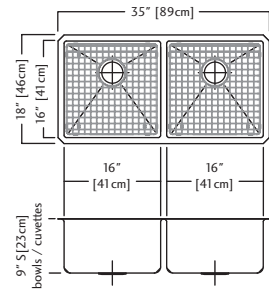

KCUD36-9-10BG \$2,229.00

Outside Sink Rim Dimensions: 18" FB x 35" LR
 Equal Size Bowl Dimensions: 16" FB x 16" LR x 9" DP
 Minimum Cabinet Size: 36"
 Gauge: 18
 Corner Radius: 10mm
 Finish: Commercial Satin Finish
 Drain Hole Location: Rear
 Sound Dampening: Sound Pads & Undercoating
 Installation: Undermount
 Shipping Weight: 38.3 lbs