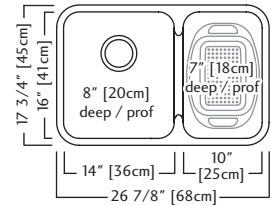

Steel Queen
Undermount Series

ACCESSORIES

- 1 Strainer Basket
  1135
  2 Included
- 2 Colander
  CA1W
  Included
- 6 Bottom Grid
  BG13S
- 8 Bottom Grid
  BG10S
- 10 Drainer Basket
  DBR10S
- 12 Cutting Board
  MB100

QDUA1933-8 $639.00