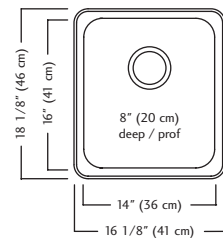

ACCESSORIES

- 1 Strainer Basket** 1135 **Included**
- 2 Colander** CA1W
- 3 Bottom Grid** BG11S
- 5 Drainer Basket** DBR10S
- 7 Cutting Board** MB1610

QSA1816-8 \$329.00

Outside Sink Rim Dimensions: 18 1/8" FB x 16 1/8" LR
 Single Bowl Dimensions: 16" FB x 14" LR x 8" DP
 Minimum Cabinet Size: 18"
 Gauge: 20
 Corner Radius: 50mm
 Finish: Satin Finished Bowl with Mirror Finished Rim
 Drain Hole Location: Rear
 Sound Dampening: Undercoating
 Installation: Topmount / Drop In
 Shipping Weight: 8.2 lbs