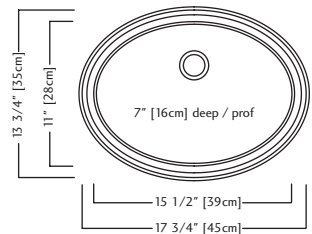

ACCESSORIES

1 Waste Drain
3700

KSOV1418-7 \$369.00

Outside Sink Rim Dimensions: 13 3/4" FB x 17 3/4" LR
 Single Bowl Dimensions: 11" FB x 15 1/2" LR x 7" DP
 Minimum Cabinet Size: 21"
 Gauge: 18
 Finish: Silk Finished Bowl and Rim
 Sound Dampening: Undercoating
 Installation: Topmount / Drop In
 Shipping Weight: 12.5 lbs
 Includes Front Overflow Assembly;
 1 1/4" Waste Opening