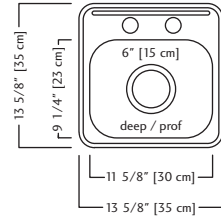

QSL1313-6-2 (2 faucet holes) $259.00

QSL1313-6-1 (1 faucet hole)

Outside Sink Rim Dimensions: 13 5/8" FB x 13 5/8" LR
Single Bowl Dimensions: 9 1/4" FB x 11 5/8" LR x 6" DP
Minimum Cabinet Size: 18"
Gauge: 20
Corner Radius: 50mm
Finish: Satin Finished Bowl with Mirror Finished Rim
Drain Hole Location: Center
Sound Dampening: Undercoating
Installation: Topmount / Drop In
Shipping Weight: 4.7 lbs

ACCESSORIES

- 1 Strainer Basket
  1135
  Included

QS1113-6 $259.00

Outside Sink Rim Dimensions: 11 1/4" FB x 13 5/8" LR
Single Bowl Dimensions: 9 1/4" FB x 11 5/8" LR x 6" DP
Minimum Cabinet Size: 18"
Gauge: 20
Corner Radius: 50mm
Finish: Satin Finished Bowl with Mirror Finished Rim
Drain Hole Location: Center
Sound Dampening: Undercoating
Installation: Topmount / Drop In
Shipping Weight: 5.0 lbs

ACCESSORIES

- 1 Strainer Basket
  1135
  Included

INCLUDED ACCESSORIES

- 1 Strainer Basket
  1135