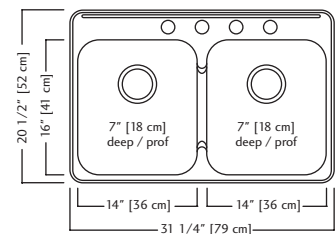

QDL2031-7-3 (3 faucet holes)

QDL2031-7-1 (1 faucet hole)

Outside Sink Rim Dimensions: 20 1/2" FB x 31 1/4" LR
 Equal Size Bowl Dimensions: 16" FB x 14" LR x 7" DP
 Minimum Cabinet Size: 33"
 Gauge: 20
 Corner Radius: 50mm
 Finish: Satin Finished Bowls with Mirror Finished Rim
 Drain Hole Location: Rear
 Sound Dampening: Undercoating
 Installation: Topmount / Drop In
 Shipping Weight: 15.9 lbs