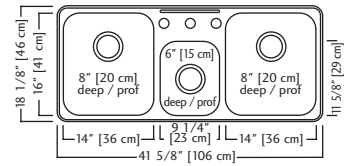

QTCM1841-8-1 (1 faucet hole)

Outside Sink Rim Dimensions: 18 1/8" FB x 41 5/8" LR
 Large Bowl Dimensions: 16" FB x 14" LR x 8" DP
 Small Bowl Dimensions: 11 5/8" FB x 9 1/4" LR x 6" DP
 Minimum Cabinet Size: 45"
 Gauge: 20
 Corner Radius: 70mm
 Finish: Satin Finished Bowls with Mirror Finished Rim
 Drain Hole Location: Rear
 Sound Dampening: Undercoating
 Installation: Topmount / Drop In
 Shipping Weight: 19.2 lbs