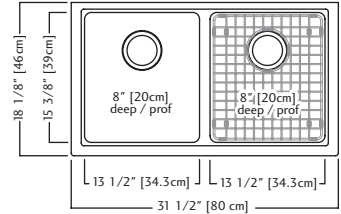

Granite Series
Undermount Series

CH Champagne
MO Mocha
SM Storm
ON Onyx
SG Shadow Grey

KGD1U-8 \$849.00

KGD1U-8CH Champagne
 KGD1U-8ON Onyx
 KGD1U-8ES Mocha
 KGD1U-8SM Storm
 KGD1U-8SG Shadow Grey

Outside Sink Rim Dimensions: 18 1/8" FB x 31 1/2" LR
 Equal Size Bowl Dimensions: 15 3/8" FB x 13 1/2" LR x 8" DP
 Minimum Cabinet Size: 33"
 Corner Radius: 20mm
 Drain Hole Location: Rear
 Installation: Undermount
 Shipping Weight: 51.4 lbs