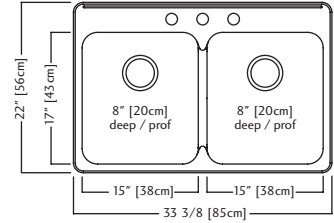

7 Cutting Board
MB1610
\$96.00

QDLA2233-8-4 (4 faucet holes) \$779.00

QDLA2233-8-3 (3 faucet holes)

QDLA2233-8-1 (1 faucet hole)

Outside Sink Rim Dimensions: 22" FB x 33 3/8" LR
 Equal Size Bowl Dimensions: 17" FB x 15" LR x 8" DP
 Minimum Cabinet Size: 36"
 Gauge: 20
 Corner Radius: 50mm
 Finish: Satin Finished Bowls with Mirror Finished Rim
 Drain Hole Location: Rear
 Sound Dampening: Undercoating
 Installation: Topmount / Drop In
 Shipping Weight: 17.2 lbs