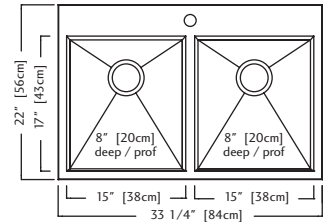

ACCESSORIES

- **1 Strainer Basket**
  1135
  2 Included
- **6 Bottom Grid**
  BGZ15S
- **7 Drainer Basket**
  DBR10S
- **10 Cutting Board**
  MBZ17

INCLUDED ACCESSORIES

OPTIONAL ACCESSORIES