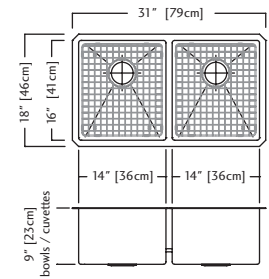

ACCESSORIES

- **5 Bottom Grid**
  BGDS14S
  2 Included
- **6 Strainer Basket**
  1135
  2 Included
- **7 Drainer Basket**
  DBR10S
- **8 Cutting Board**
  MB100
- **9 Color Mats**
  CM100
- **10 Colander**
  C09S

INCLUDED ACCESSORIES

OPTIONAL ACCESSORIES