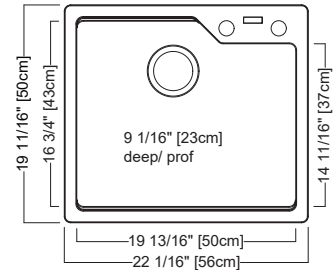

ACCESSORIES

- 4** Strainer Basket
1135
Included

NEW **MGSM2022-9** \$529.00

MGSM2022-90N Onyx
MGSM2022-9ES Mocha
MGSM2022-9SM Storm
MGSM2022-9SG Shadow Grey

Outside Sink Rim Dimensions: 19 11/16" FB X 22 1/16" LR
 Single Bowl Dimensions: 16 3/4" FB x 19 13/16" LR x 9 1/16" DP
 Minimum Cabinet Size: 24"
 Corner Radius: 15mm
 Drain Hole Location: Rear
 Installation: Topmount / Drop In
 Shipping Weight: 27.0 lbs