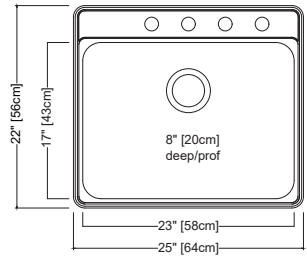

ACCESSORIES

- **1 Strainer Basket**   **2 Roller Mat**
- 4010856   FRM100
- **Included**