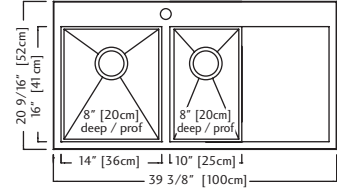

ACCESSORIES

- 1 Strainer Basket** 1135 **Included**
- 4 Bottom Grid** BGZ1512S

QCLF2039DBR-8-3 (3 faucet holes) \$1,169.00

QCLF2039DBR-8-1 (1 faucet hole)

Outside Sink Rim Dimensions: 20 9/16" FB x 39 3/8" LR
 Large Bowl Dimensions 16" FB x 14" LR x 8" DP
 Small Bowl Dimensions 16" FB x 10" LR x 8" DP
 Minimum Cabinet Size: 27"
 Gauge: 20
 Corner Radius: 0mm
 Finish: Commercial Satin Finish
 Drain Hole Location: Rear
 Sound Dampening: Sound Pads & Undercoating
 Installation: Dualmount
 Shipping Weight: 39.8 lbs