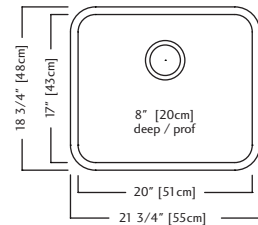

Steel Queen
Undermount Series

ACCESSORIES

- 1 Strainer Basket**
1135
Included
- 5 Bottom Grid**
BGA2317S
- 7 Drainer Basket**
DBR10S
- 9 Cutting Board**
MB100
- 11 Colander**
CA1W

QSUA1922-8 \$499.00

Outside Sink Rim Dimensions: 18 3/4" FB x 21 3/4" LR
 Single Bowl Dimensions: 17" FB x 20" LR x 8" DP
 Minimum Cabinet Size: 24"
 Gauge: 20
 Corner Radius: 50mm
 Finish: Satin Finished Bowl with Silk Finished Rim
 Drain Hole Location: Rear
 Sound Dampening: Undercoating
 Installation: Undermount
 Shipping Weight: 12.1 lbs