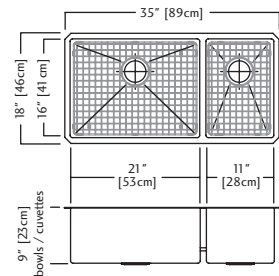

ACCESSORIES

- 1 Bottom Grid**
BG35S
Included
- 6 Strainer Basket**
1135
Included
- 8 Cutting Board**
MB100
- 11 Colander**
C30S

KSR1UA-9 \$709.00

Outside Sink Rim Dimensions: 18 1/8" diameter
 Single Bowl Dimensions: : 16" diameter x 9" DP
 Minimum Cabinet Size: 18"
 Gauge: 18
 Corner Radius: N/A
 Finish: Silk Finished Bowl with Silk Finished Rim
 Sound Dampening: Sound Pads & Undercoating
 Installation: Undermount
 Shipping Weight: 13.0 lbs

ACCESSORIES

- 6 Strainer Basket**
1135
Included

KCUC36R-9-10BG \$2,389.00

Outside Sink Rim Dimensions: 18" FB x 35" LR
 Large Bowl Dimensions 16" FB x 21" LR x 9" DP
 Small Bowl Dimensions 16" FB x 11" LR x 9" DP
 Minimum Cabinet Size: 36"
 Gauge: 18
 Corner Radius: 10mm
 Finish: Commercial Satin Finish
 Drain Hole Location: Rear
 Sound Dampening: Sound Pads & Undercoating
 Installation: Undermount
 Shipping Weight: 50.0 lbs