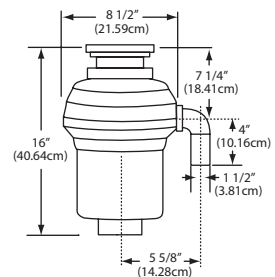

Horsepower: 3/4
High-speed 2700 r.p.m. permanent magnet motor
EZ mount installation system
Stainless steel grinding components
Sound insulated shell
Includes factory installed power cord
Safe for properly sized septic tanks
For use with 110-120 volts/60hz current only
Includes strainer stopper
8 year in-home service warranty
Antimicrobial treatment to inhibit odour
Balanced grinding system to provide long service life & quiet operation
Continuous feed
Shipping Weight: 12.0 lbs