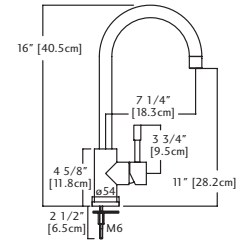

Single Hole Swivel Spout
Solid Stainless Steel Construction
Single Handle
Ceramic Disc Cartridge
1.75GPM Flow Rate
Single Aerated Stream
Requires 1-3/8" Diameter Hole
Shipping Weight: 8.0 lbs