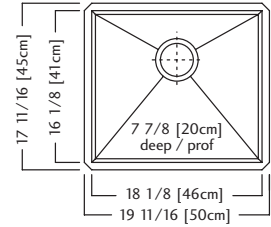

ACCESSORIES

- **1** Strainer Basket 1135 **Included**
- **2** Bottom Grid BGZ18S
- **7** Drainer Basket DBR10S
- **8** Cutting Board MBZ16
- **10** Colander C09S