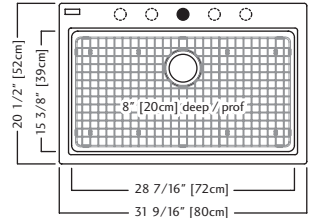

KGSL2031-8CH Champagne
KGSL2031-8ON Onyx
KGSL2031-8ES Mocha
KGSL2031-8SM Storm
KGSL2031-8SG Shadow Grey

Outside Sink Rim Dimensions: 20 1/2" FB x 31 9/16" LR
Single Bowl Dimensions: 15 3/8" FB x 28 7/16" LR x 8" DP
Minimum Cabinet Size: 33"
Corner Radius: 20mm
Drain Hole Location: Rear
Installation: Topmount / Drop In
Shipping Weight: 54.0 lbs