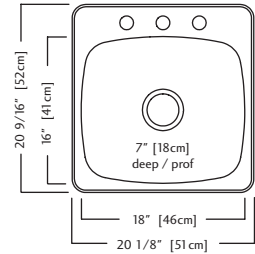

ACCESSORIES

- **1** Strainer Basket 1135 **Included**
- **3** Bottom Grid BG110S