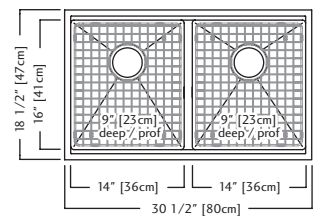

KCD33-9-10A \$2,229.00

Outside Sink Rim Dimensions: 18 1/2" FB x 30 1/2" LR
 Equal Size Bowl Dimensions: 16" FB x 14" LR x 9" DP
 Minimum Cabinet Size: 33"
 Gauge: 18
 Corner Radius: 10mm
 Finish: Commercial Satin Finish
 Drain Hole Location: Rear
 Sound Dampening: Sound Pads & Undercoating
 Installation: Dualmount
 Shipping Weight: 42.1 lbs
 Integrated Accessory Rail