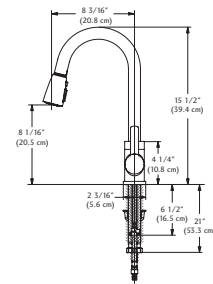

KFPD2100 \$379.00

KFPD2100
 Polished
 Chrome

Single Hole Pull Down Faucet

All Metal Construction
 Single Handle
 Ceramic Disc Cartridge
 1.75GPM Flow Rate
 Dual Function Spray Head
 Aerated Steam And Spray
 Requires 1-3/8" Diameter Hole
 Shipping Weight: 8.0 lbs