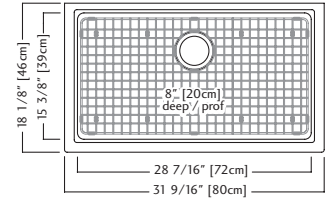

ACCESSORIES

1 Bottom Grid BG210S Included	4 Strainer Basket 1135 Included	5 Glass Board GB50 Included	6 Cutting Board MB50	8 Roll Mat RM50S	9 Colander C50S