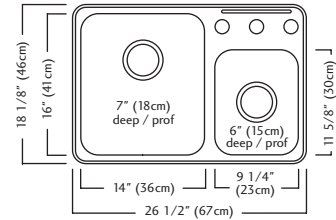

8 Drainer Basket DBR10S \$150.00

9 Cutting Board MB1610 \$96.00

10 Cutting Board MB1809 \$103.00

11 Colander C30S \$134.00

QCMA1826-7-3 (3 faucet holes) \$549.00

QCMA1826-7-1 (1 faucet hole)

Outside Sink Rim Dimensions: 18 1/8" FB x 26 1/2" LR
 Large Bowl Dimensions: 16" FB x 14" LR x 7" DP
 Small Bowl Dimensions: 11 5/8" FB x 9 1/4" LR x 6" DP
 Minimum Cabinet Size: 30"
 Gauge: 20
 Corner Radius: 50mm
 Finish: Satin Finished Bowls with Mirror Finished Rim
 Drain Hole Location: Rear
 Sound Dampening: Undercoating
 Installation: Topmount / Drop In
 Shipping Weight: 12.8 lbs