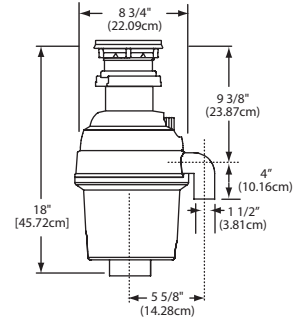

Horsepower: 3/4
High-speed 2700 r.p.m. permanent magnet motor
EZ mount installation system
Stainless steel grinding components
Sound insulated shell
Includes factory installed power cord
Safe for properly sized septic tanks
For use with 110-120 volts/60hz current only
Includes strainer stopper
8 year in-home service warranty
Antimicrobial treatment to inhibit odour
Balanced grinding system to provide long service life & quiet operation
Batch feed
Shipping Weight: 14 lbs