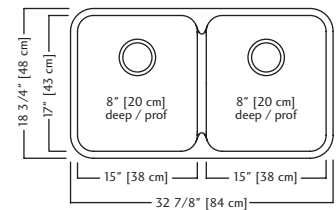

ACCESSORIES

- 1 Strainer Basket
  1135
  2 Included
- 2 Colander
  CA1W
- 9 Bottom Grid
  BGA1517S
- 10 Drainer Basket
  DBR10S
- 12 Cutting Board
  MB100

INCLUDED ACCESSORIES

OPTIONAL ACCESSORIES