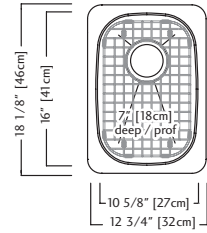

8 Cutting Board
MB100
\$228.00

4 Bottom Grid
BGA1217S

5 Bottom Grid
BGDS0817S

6 Strainer Basket
1135

9 Colander
C09S
\$176.00

KSS3UA-7D \$399.00

Outside Sink Rim Dimensions: 18 1/8" FB x 12 3/4" LR
 Single Bowl Dimensions: : 16" FB x 10 5/8" LR x 7" DP
 Minimum Cabinet Size: 18"
 Gauge: 18
 Corner Radius: 70mm
 Finish: Silk Finished Bowl with Silk Finished Rim
 Drain Hole Location: Rear
 Sound Dampening: Sound Pads & Undercoating
 Installation: Undermount
 Shipping Weight: 9.1 lbs

ACCESSORIES

- 1 Bottom Grid**
BG35S
Included
- 6 Strainer Basket**
1135
Included
- 8 Cutting Board**
MB100
- 11 Colander**
C30S

KSR1UA-9 \$709.00

Outside Sink Rim Dimensions: 18 1/8" diameter
 Single Bowl Dimensions: : 16" diameter x 9" DP
 Minimum Cabinet Size: 18"
 Gauge: 18
 Corner Radius: N/A
 Finish: Silk Finished Bowl with Silk Finished Rim
 Sound Dampening: Sound Pads & Undercoating
 Installation: Undermount
 Shipping Weight: 13.0 lbs