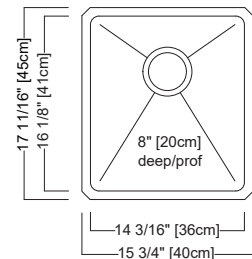

ACCESSORIES

- 1** Strainer Basket 1135 **Included**
- 3** Bottom Grid BGZ23S
- 6** Drainer Basket DBR10S
- 8** Cutting Board MBZ16
- 9** Colander C09S

NEW QSYU1816-8 \$629.00

Outside Sink Rim Dimensions: 17 11/16" FB x 15 3/4" LR
 Single Bowl Dimensions: 16 1/8" FB x 14 3/16" LR x 8" DP
 Minimum Cabinet Size: 18"
 Gauge: 18
 Corner Radius: 20mm
 Finish: Commercial Satin Finish
 Drain Hole Location: Rear
 Sound Dampening: Sound Pads & Undercoating
 Installation: Undermount
 Shipping Weight: 15.0 lbs