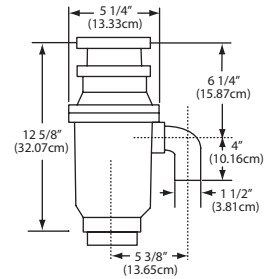

Horsepower: 1/3
High-speed 1925 r.p.m. permanent magnet motor
EZ mount installation system
Stainless steel grinding components
Includes factory installed power cord
Safe for properly sized septic tanks
For use with 110-120 volts/60hz current only
Includes strainer stopper
2 year in-home service warranty
Antimicrobial treatment to inhibit odour
Balanced grinding system to provide long service life & quiet operation
Continuous feed
Shipping Weight: 8.7 lbs