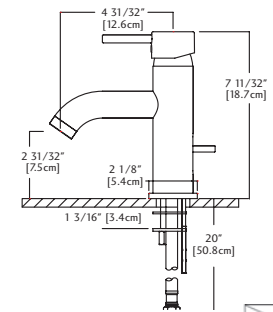

KFV100 $207.00

KFV100
Polished
Chrome
**Limited
Availability**

Single Hole Bath Faucet
Solid Brass Construction
Single Handle
Ceramic Disc Cartridge
1.5gpm Flow Rate
Single Aerated Stream
Requires 1-3/8" Diameter Hole
Shipping Weight: 4.0 lbs