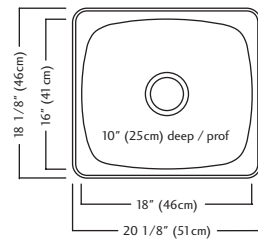

ACCESSORIES

- **1 Strainer Basket** 1135 **Included**
- **2 Bottom Grid** BG110S
- **3 Cutting Board** MB100