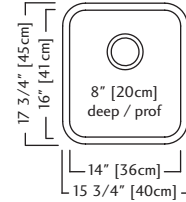

ACCESSORIES

- 1** Strainer Basket 1135 **Included**
- 4** Bottom Grid BG11S
- 7** Drainer Basket DBR10S
- 8** Cutting Board MB100
- 9** Colander CA1W

QSU1816-8 \$319.00

Outside Sink Rim Dimensions: 17 3/4" FB x 15 3/4" LR
 Single Bowl Dimensions: 16" FB x 14" LR x 8" DP
 Minimum Cabinet Size: 18"
 Gauge: 20
 Corner Radius: 50mm
 Finish: Satin Finished Bowl with Silk Finished Rim
 Drain Hole Location: Rear
 Sound Dampening: Undercoating
 Installation: Undermount
 Shipping Weight: 7.1 lbs