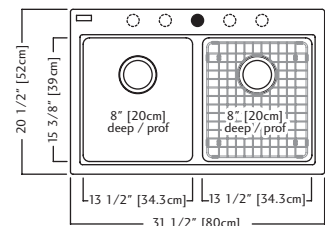

KGDL2031-8CH Champagne
KGDL2031-8ON Onyx
KGDL2031-8ES Mocha
KGDL2031-8SG Storm
KGDL2031-8SM Shadow Grey

Outside Sink Rim Dimensions: 20 1/2" FB x 31 1/2" LR
Equal Size Bowl Dimensions: 15 3/8" FB x 13 1/2" LR x 8" DP
Minimum Cabinet Size: 33"
Corner Radius: 20mm
Drain Hole Location: Rear
Installation: Topmount / Drop In
Shipping Weight: 50.6 lbs