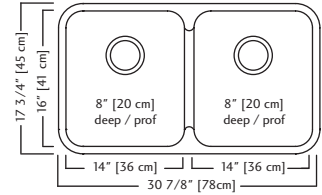

9 Bottom Grid
BGA1517S
\$136.00

10 Drainer Basket
DBR10S
\$150.00

11 Cutting Board
MBZ16
\$173.00

12 Cutting Board
MB100
\$228.00

13 Colander
C09S
\$176.00

QDUA1831-8 \$569.00

Outside Sink Rim Dimensions: 17 3/4" FB x 30 7/8" LR
 Equal Size Bowl Dimensions: 16" FB x 14" LR x 8" DP
 Minimum Cabinet Size: 33"
 Gauge: 20
 Corner Radius: 50mm
 Finish: Satin Finished Bowls with Silk Finished Rim
 Drain Hole Location: Rear
 Sound Dampening: Undercoating
 Installation: Undermount
 Shipping Weight: 16.0 lbs