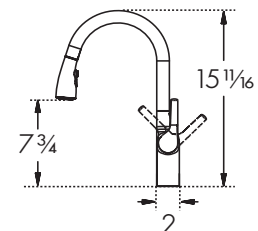

NEW KFPD1600 \$449.00
KFPD1620 \$479.00
KFPD1650 \$509.00

KFPD1600
Polished
Chrome

KFPD1620
Matte Black

KFPD1650
Satin Nickel

Single Hole Pull Down Faucet
All Metal Construction
Single Handle
Ceramic Disc Cartridge
1.75GPM Flow Rate
Dual Function Spray Head
Aerated Stream And Spray
Requires 1-3/8" Diameter Hole
Shipping Weight: 6.0 lbs
Optional Base Plate Included