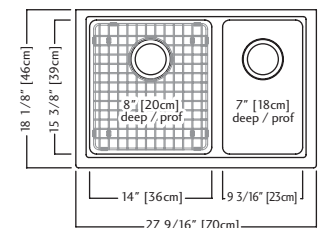

ACCESSORIES

3 Bottom Grid BG160S Included	5 Strainer Basket 1135 2 Included	7 Glass Board GB50 Included	8 Bottom Grid BG170S	10 Cutting Board MB50	13 Roll Mat RM50S	14 Colander C50S

Granite Series
Undermount Series

CH Champagne
MO Mocha
SM Storm
ON Onyx
SG Shadow Grey