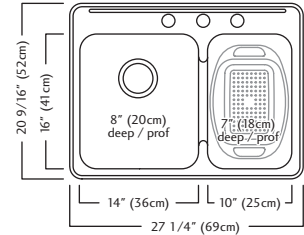

QDLA2233-8-4 (4 faucet holes) $779.00

QDLA2233-8-3 (3 faucet holes)

QDLA2233-8-1 (1 faucet hole)

Outside Sink Rim Dimensions: 22" FB x 33 3/8" LR
Equal Size Bowl Dimensions: 17" FB x 15" LR x 8" DP
Minimum Cabinet Size: 36"
Gauge: 20
Corner Radius: 50mm
Finish: Satin Finished Bowls with Mirror Finished Rim
Drain Hole Location: Rear
Sound Dampening: Undercoating
Installation: Topmount / Drop In
Shipping Weight: 17.2 lbs

ACCESSORIES

- **1** Strainer Basket 1135 **2** Colander CA1W **3** Bottom Grid BGA1517S **10** Cutting Board MB1809 **11** Colander C30S
- **2 Included**

QCLA2027R-8-3 (3 faucet holes) $769.00

QCLA2027R-8-1 (1 faucet hole)

QCLA2027L-8-3 (3 faucet holes)

QCLA2027L-8-1 (1 faucet hole)

Outside Sink Rim Dimensions: 20 9/16" FB x 27 1/4" LR
Large Bowl Dimensions: 16" FB x 14" LR x 8" DP
Small Bowl Dimensions: 16" FB x 10" LR x 7" DP
Minimum Cabinet Size: 30"
Gauge: 20
Corner Radius: 50mm
Finish: Satin Finished Bowls with Mirror Finished Rim
Drain Hole Location: Rear
Sound Dampening: Undercoating
Installation: Topmount / Drop In
Shipping Weight: 15.1 lbs

ACCESSORIES

- **1** Strainer Basket 1135 **2** Colander CA1W **4** Bottom Grid BG10S **5** Bottom Grid BG13S **8** Drainer Basket DBR10S **9** Cutting Board MB1610
- **2 Included** **Included**

QCM2033-8-1 $759.00

Outside Sink Rim Dimensions: 20 1/8" FB x 33 1/4" LR
Large Bowl Dimensions: 18" FB x 16" LR x 8" DP
Small Bowl Dimensions: 16" FB x 14" LR x 8" DP
Minimum Cabinet Size: 36"
Gauge: 20
Corner Radius: 70mm
Finish: Satin Finished Bowls with Mirror Finished Rim
Drain Hole Location: Rear
Sound Dampening: Undercoating
Installation: Topmount / Drop In
Shipping Weight: 16.2 lbs

ACCESSORIES

- **1** Strainer Basket 1135 **2** Colander CA1W **4** Bottom Grid BG10S **8** Drainer Basket DBR10S **9** Cutting Board MB1610
- **2 Included**