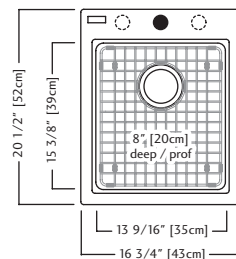

KGSL2017-8CH Champagne
KGSL2017-8ON Onyx
KGSL2017-8ES Mocha
KGSL2017-8SM Storm
KGSL2017-8SG Shadow Grey

Outside Sink Rim Dimensions: 20 1/2" FB x 16 3/4" LR
Single Bowl Dimensions: 15 3/8" FB x 13 9/16" LR x 8" DP
Minimum Cabinet Size: 18"
Corner Radius: 20mm
Drain Hole Location: Rear
Installation: Topmount / Drop In
Shipping Weight: 30.3 lbs