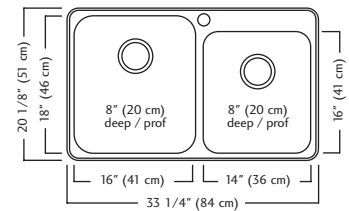

Outside Sink Rim Dimensions: 20 1/8" FB x 33 1/4" LR
 Large Bowl Dimensions: 18" FB x 16" LR x 8" DP
 Small Bowl Dimensions: 16" FB x 14" LR x 8" DP
 Minimum Cabinet Size: 36"
 Gauge: 20
 Corner Radius: 70mm
 Finish: Satin Finished Bowls with Mirror Finished Rim
 Drain Hole Location: Rear
 Sound Dampening: Undercoating
 Installation: Topmount / Drop In
 Shipping Weight: 16.2 lbs