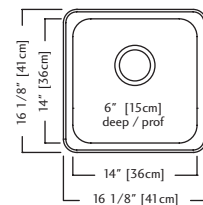

ACCESSORIES

- 1 Strainer Basket
1135
Included
- 2 Bottom Grid
BG65S
- 3 Cutting Board
MB1710

QSA1616-6 \$349.00

Outside Sink Rim Dimensions: 16 1/8" FB x 16 1/8" LR
 Single Bowl Dimensions: 14" FB x 14" LR x 6" DP
 Minimum Cabinet Size: 18"
 Gauge: 20
 Corner Radius: 50mm
 Finish: Satin Finished Bowl with Mirror Finished Rim
 Drain Hole Location: Rear
 Sound Dampening: Undercoating
 Installation: Topmount / Drop In
 Shipping Weight: 6.9 lbs