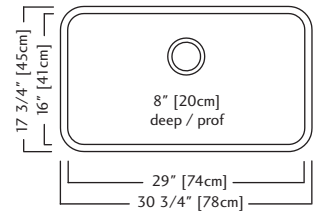

ACCESSORIES

- 1** Strainer Basket 1135 **Included**
- 3** Bottom Grid BGA3117S
- 7** Drainer Basket DBR10S
- 9** Cutting Board MB100
- 11** Colander CA1W

QSUA1831-8 \$539.00

Outside Sink Rim Dimensions: 17 3/4" FB x 30 3/4" LR
 Single Bowl Dimensions: 16" FB x 29" LR x 8" DP
 Minimum Cabinet Size: 33"
 Gauge: 20
 Corner Radius: 50mm
 Finish: Satin Finished Bowl with Silk Finished Rim
 Drain Hole Location: Rear
 Sound Dampening: Undercoating
 Installation: Undermount
 Shipping Weight: 13.5 lbs