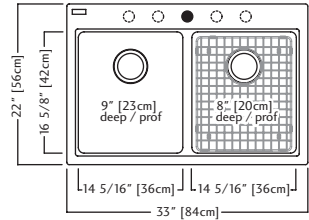

KGDL2233-9CH Champagne
KGDL2233-9ON Onyx
KGDL2233-9ES Mocha
KGDL2233-9SM Storm
KGDL2233-9SG Shadow Grey

Outside Sink Rim Dimensions: 22" FB x 33" LR
Equal Size Bowl Dimensions: 16 5/8" FB x 14 5/16" LR x 9" DP
Minimum Cabinet Size: 36"
Corner Radius: 20mm
Drain Hole Location: Rear
Installation: Topmount / Drop In
Shipping Weight: 61.3 lbs