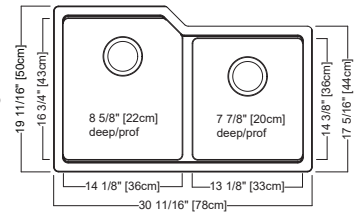

MGC2031U-90N Onyx
 MGC2031U-9ES Mocha
 MGC2031U-9SM Storm
 MGC2031U-9SG Shadow Grey

Outside Sink Rim Dimensions: 19 11/16" FB x 30 11/16" LR
 Large Bowl Dimensions: 16 3/4" FB x 14 1/8" LR x 8 5/8" DP
 Small Bowl Dimensions: 14 3/8" FB x 13 1/8" LR x 7 7/8" DP
 Minimum Cabinet Size: 33"
 Corner Radius: 15mm
 Drain Hole Location: Rear
 Installation: Undermount
 Shipping Weight: 35.0 lbs