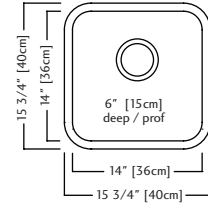

QSUA1616-6 \$329.00

Outside Sink Rim Dimensions: 15 3/4" FB x 15 3/4" LR
 Single Bowl Dimensions: 14" FB x 14" LR x 6" DP
 Minimum Cabinet Size: 18"
 Gauge: 20
 Corner Radius: 50mm
 Finish: Satin Finished Bowl with Silk Finished Rim
 Drain Hole Location: Rear
 Sound Dampening: Undercoating
 Installation: Undermount
 Shipping Weight: 5.5 lbs