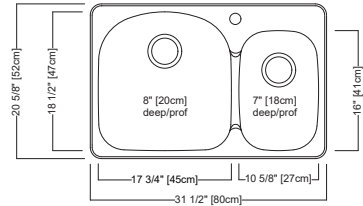

ACCESSORIES

- 1** Strainer Basket 1135 **2** Colander CA1W **4** Bottom Grid BG10S **8** Drainer Basket DBR10S **9** Cutting Board MB1610
- 2 Included**

QDC2031R-8-1 \$629.00

Outside Sink Rim Dimensions: 20 5/8" FB x 31 1/2" LR
 Large Bowl Dimensions: 18 1/2" FB x 17 3/4" LR x 8" DP
 Small Bowl Dimensions: 16" FB x 10 5/8" LR x 7" DP
 Minimum Cabinet Size: 33"
 Gauge: 20
 Corner Radius: 89mm
 Finish: Satin Finished Bowls with Mirror Finished Rim
 Drain Hole Location: Rear
 Sound Dampening: Undercoating
 Installation: Topmount / Drop In
 Shipping Weight: 22.4 lbs