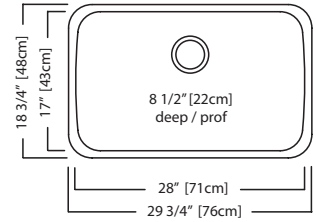

ACCESSORIES

- **1 Strainer Basket** 1135 **Included**
- **2 Bottom Grid** BG90S
- **6 Drainer Basket** DBR10S
- **7 Cutting Board** MB100
- **8 Colander** C09S