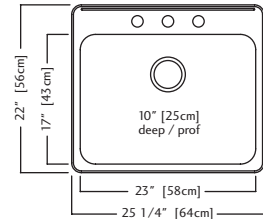

ACCESSORIES

- 1 Strainer Basket
1135
Included

QSLA2225-10-4 (4 faucet holes) \$819.00

QSLA2225-10-3 (3 faucet holes)

QSLA2225-10-1 (1 faucet hole)

Outside Sink Rim Dimensions: 22" FB x 25 1/4" LR
 Single Bowl Dimensions: 17" FB x 23" LR x 10" DP
 Minimum Cabinet Size: 27"
 Gauge: 20
 Corner Radius: 50mm
 Finish: Satin Finished Bowl with Mirror Finished Rim
 Drain Hole Location: Rear
 Sound Dampening: Undercoating
 Installation: Topmount / Drop In
 Shipping Weight: 17.5 lbs