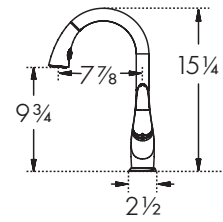

Faucets

NEW **KFPD1500** \$409.00
KFPD1550 \$449.00

KFPD1500
 Polished
 Chrome

KFPD1550
 Satin Nickel

Single Hole Pull Down Faucet

All Metal Construction
 Single Handle
 Ceramic Disc Cartridge
 1.75GPM Flow Rate
 Dual Function Spray Head
 Aerated Stream And Spray
 Requires 1-3/8" Diameter Hole
 Shipping Weight: 6.0 lbs
 Soap Dispenser Included
 Optional Base Plate Included