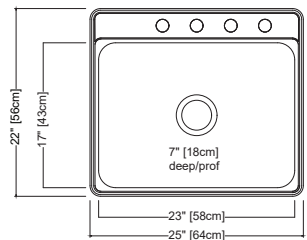

ACCESSORIES

- 1 Strainer Basket** **2 Roller Mat**
- 4010856 FRM100
- Included**

CSLA2522-7-4 \$199.00

Outside Sink Rim Dimensions: 22" FB x 25" LR
 Single Bowl Dimensions: 17" FB x 23" LR x 7" DP
 Minimum Cabinet Size: 27"
 Gauge: 22
 Corner Radius: 50mm
 Finish: Satin Finish
 Drain Hole Location: Center
 Sound Dampening: Sound Pads
 Installation: Topmount / Drop In
 Shipping Weight: 8.6 lbs