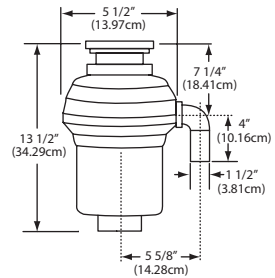

Horsepower: 1/2
High-speed 2600 r.p.m. permanent magnet motor
EZ mount installation system
Stainless steel grinding components
Sound insulated shell
Includes factory installed power cord
Safe for properly sized septic tanks
For use with 110-120 volts/60hz current only
Includes strainer stopper
5 year in-home service warranty
Antimicrobial treatment to inhibit odour
Balanced grinding system to provide long service life & quiet operation
Continuous feed
Shipping Weight: 10.6 lbs