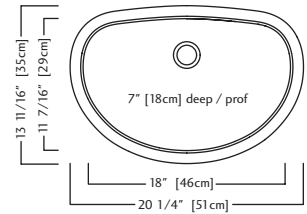

ACCESSORIES

1 Waste Drain
3700