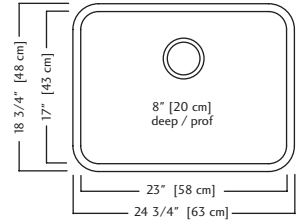

ACCESSORIES

- 1** Strainer Basket 1135 **Included**
- 4** Bottom Grid BG240S
- 7** Drainer Basket DBR10S
- 9** Cutting Board MB100
- 11** Colander CA1W

QSUA1925-8 \$519.00

Outside Sink Rim Dimensions: 18 3/4" FB x 24 3/4" LR
 Single Bowl Dimensions: 17" FB x 23" LR x 8" DP
 Minimum Cabinet Size: 27"
 Gauge: 20
 Corner Radius: 50mm
 Finish: Satin Finished Bowl with Silk Finished Rim
 Drain Hole Location: Rear
 Sound Dampening: Undercoating
 Installation: Undermount
 Shipping Weight: 14.5 lbs