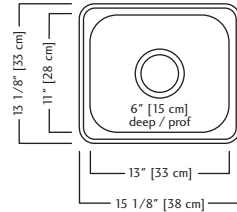

ACCESSORIES

- 1 Strainer Basket**
1135
Included

QS1315-6 \$289.00

Outside Sink Rim Dimensions: 13 1/8" FB x 15 1/8" LR
Single Bowl Dimensions: 11" FB x 13" LR x 6" DP
Minimum Cabinet Size: 18"
Gauge: 20
Corner Radius: 50mm
Finish: Satin Finished Bowl with Mirror Finished Rim
Drain Hole Location: Center
Sound Dampening: Undercoating
Installation: Topmount / Drop In
Shipping Weight: 5.6 lbs