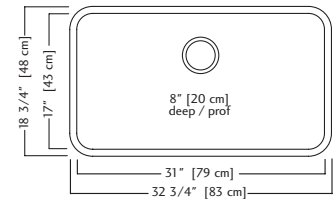

ACCESSORIES

- 1** Strainer Basket 1135 **Included**
- 2** Bottom Grid BGZ18S
- 7** Drainer Basket DBR10S
- 8** Cutting Board MBZ16
- 10** Colander C09S

QSUA1933-8 \$579.00

Outside Sink Rim Dimensions: 18 3/4" FB x 32 3/4" LR
 Single Bowl Dimensions: 17" FB x 31" LR x 8" DP
 Minimum Cabinet Size: 33"
 Gauge: 20
 Corner Radius: 50mm
 Finish: Satin Finished Bowl with Silk Finished Rim
 Drain Hole Location: Rear
 Sound Dampening: Undercoating
 Installation: Undermount
 Shipping Weight: 17.6 lbs