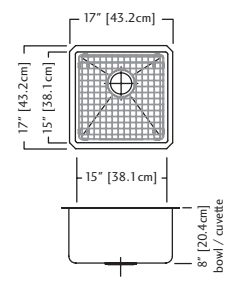

ACCESSORIES

- **4 Bottom Grid**
  BGDS15S
  Included
- **6 Strainer Basket**
  1135
  Included
- **7 Drainer Basket**
  DBR10S
- **8 Cutting Board**
  MB100
- **9 Color Mats**
  CM100
- **10 Colander**
  C09S