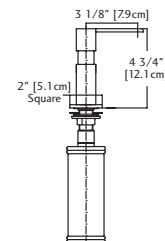

**Stainless Steel Soap And
Lotion Dispenser**
Stainless Steel Construction
500ml Capacity Polypropylene Bottle
Requires 1-1/2" Diameter Hole
Accommodates 1-1/2" Counter Tops
Shipping Weight: 1.4 lbs