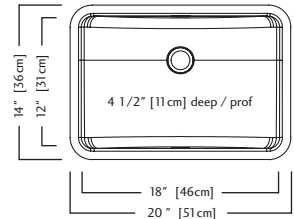

ACCESSORIES

1 Waste Drain
3700

KSOWB1420U-5 \$369.00

Outside Sink Rim Dimensions: 14" FB x 20" LR
 Single Bowl Dimensions: 12" FB x 18" LR x 4 1/2" DP
 Minimum Cabinet Size: 21"
 Gauge: 18
 Finish: Silk Finished Bowl and Rim
 Sound Dampening: Undercoating
 Installation: Undermount
 Shipping Weight: 8.6 lbs
 Includes Front Overflow Waste Assembly
 1 1/4" Waste Opening