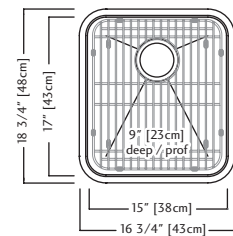

KSS6UA-9D \$759.00

Outside Sink Rim Dimensions: 18 3/4" FB x 24 3/4" LR
 Single Bowl Dimensions: 17" FB x 23" LR x 9" DP
 Minimum Cabinet Size: 27"
 Gauge: 18
 Corner Radius: 50mm
 Finish: Silk Finished Bowl with Silk Finished Rim
 Drain Hole Location: Rear
 Sound Dampening: Sound Pads & Undercoating
 Installation: Undermount
 Shipping Weight: 19.6 lbs

KSS4UA-9D \$659.00

Outside Sink Rim Dimensions: 18 3/4" FB x 16 3/4" LR
 Single Bowl Dimensions: 17" FB x 15" LR x 9" DP
 Minimum Cabinet Size: 18"
 Gauge: 18
 Corner Radius: 50mm
 Finish: Silk Finished Bowl with Silk Finished Rim
 Drain Hole Location: Rear
 Sound Dampening: Sound Pads & Undercoating
 Installation: Undermount
 Shipping Weight: 9.9 lbs