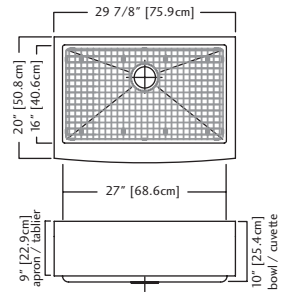

KCFS30B-10-10BG \$1,869.00

Outside Sink Rim Dimensions: 20" FB x 29 7/8" LR
 Single Bowl Dimensions: 16" FB x 27" LR x 10" DP
 Minimum Cabinet Size: 30"
 Gauge: 18
 Corner Radius: 10mm
 Finish: Commercial Satin Finish
 Drain Hole Location: Rear
 Sound Dampening: Sound Pads & Undercoating
 Installation: Undermount Apron Front
 Shipping Weight: 67 lbs
 9" Curved Apron Front