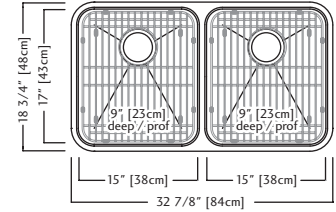

Outside Sink Rim Dimensions: 18 3/4" FB x 32 7/8" LR
 Equal Size Bowl Dimensions: 17" FB x 15" LR x 9" DP
 Minimum Cabinet Size: 36"
 Gauge: 18
 Corner Radius: 50mm
 Finish: Silk Finished Bowls with Silk Finished Rim
 Drain Hole Location: Rear
 Sound Dampening: Sound Pads & Undercoating
 Installation: Undermount
 Shipping Weight: 27.2 lbs