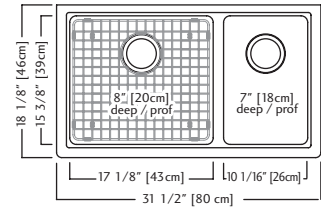

KGDCR1U-8 \$959.00

KGDCR1U-8CH Champagne
KGDCR1U-8ON Onyx
KGDCR1U-8ES Mocha
KGDCR1U-8SM Storm
KGDCR1U-8SG Shadow Grey

Outside Sink Rim Dimensions: 18 1/8" FB x 31 1/2" LR
 Large Bowl Dimensions: 15 3/8" FB x 17 1/8" LR x 8" DP
 Small Bowl Dimensions: 15 3/8" FB x 10 1/16" LR x 7" DP
 Minimum Cabinet Size: 33"
 Corner Radius: 20mm
 Drain Hole Location: Rear
 Installation: Undermount
 Shipping Weight: 49.7 lbs