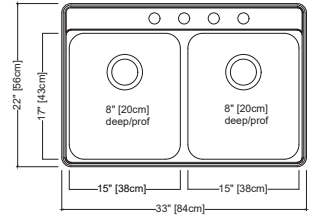

ACCESSORIES

- 1 Strainer Basket** **2 Roller Mat**
- 4010856 FRM100
- 2 Included**

INCLUDED ACCESSORIES

OPTIONAL ACCESSORIES

1 Strainer Basket
4010856

2 Roller Mat
FRM100
\$49.00

CDLA3322-8-4CB \$289.00

Outside Sink Rim Dimensions: 22" FB x 33" LR
 Equal Size Bowl Dimensions: 17" FB x 15" LR x 8" DP
 Minimum Cabinet Size: 36"
 Gauge: 20
 Corner Radius: 50mm
 Finish: Satin Finish
 Drain Hole Location: Rear
 Sound Dampening: Sound Pads
 Installation: Topmount / Drop In
 Shipping Weight: 17.2 lbs