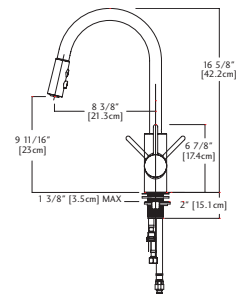

KFPD7100 \$238.00

KFPD7100
 Polished
 Chrome

Single Hole Pull Down Faucet

All Metal Construction
 Single Handle
 Ceramic Disc Cartridge
 2.2GPM Flow Rate
 Dual Function Spray Head
 Aerated Stream And Spray
 Requires 1-3/8" Diameter Hole
 Shipping Weight: 4.0 lbs
 Optional Base Plate Included