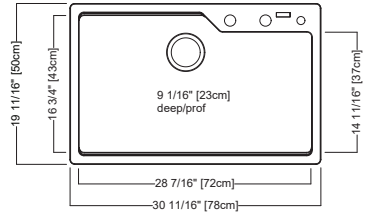

NEW **MGSM2031-9** \$609.00

MGSM2031-90N Onyx
MGSM2031-9ES Mocha
MGSM2031-9SM Storm
MGSM2031-9SG Shadow Grey

Outside Sink Rim Dimensions: 19 11/16" FB X 31 11/16" LR
 Single Bowl Dimensions: 16 3/4" FB x 28 7/16" LR x 9 1/16" DP
 Minimum Cabinet Size: 33"
 Corner Radius: 15mm
 Drain Hole Location: Rear
 Installation: Topmount / Drop In
 Shipping Weight: 36.5 lbs