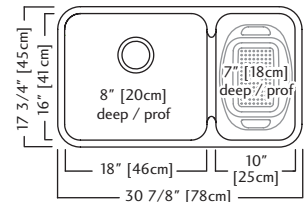

QCUA1831L-8 (small bowl left)

Outside Sink Rim Dimensions: 17 3/4" FB x 30 7/8" LR
 Large Bowl Dimensions 16" FB x 18" LR x 8" DP
 Small Bowl Dimensions 16" FB x 10" LR x 7" DP
 Minimum Cabinet Size: 33"
 Gauge: 20
 Corner Radius: 50mm
 Finish: Satin Finished Bowls with Silk Finished Rim
 Drain Hole Location: Rear
 Sound Dampening: Undercoating
 Installation: Undermount
 Shipping Weight: 17 lbs