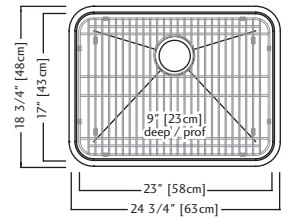

KSS6UA-9D \$759.00

Outside Sink Rim Dimensions: 18 3/4" FB x 24 3/4" LR
 Single Bowl Dimensions: 17" FB x 23" LR x 9" DP
 Minimum Cabinet Size: 27"
 Gauge: 18
 Corner Radius: 50mm
 Finish: Silk Finished Bowl with Silk Finished Rim
 Drain Hole Location: Rear
 Sound Dampening: Sound Pads & Undercoating
 Installation: Undermount
 Shipping Weight: 19.6 lbs