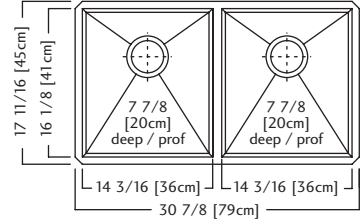

2 Bottom Grid
BGZ10S
\$152.00

3 Bottom Grid
BGZ14S
\$158.00

4 Drainer Basket
DBR10S
\$150.00

5 Cutting Board
MB100
\$228.00

6 Cutting Board
MBZ16
\$173.00

7 Colander
C09S
\$176.00

QDFU1831-8 \$689.00

Outside Sink Rim Dimensions: 17 11/16" FB x 30 7/8" LR
 Equal Size Bowl Dimensions: 16 1/8" FB x 14 3/16" LR x 7 7/8" DP
 Minimum Cabinet Size: 33"
 Gauge: 20
 Corner Radius: 0mm
 Finish: Commercial Satin Finish
 Drain Hole Location: Rear
 Sound Dampening: Sound Pads & Undercoating
 Installation: Undermount
 Shipping Weight: 21.1 lbs