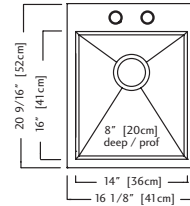

QSLF2016-8-1 (1 faucet hole)

Outside Sink Rim Dimensions: 20 9/16" FB x 16 1/8" LR
 Single Bowl Dimensions: 16" FB x 14" LR x 8" DP
 Minimum Cabinet Size: 18"
 Gauge: 20
 Corner Radius: 0mm
 Finish: Commercial Satin Finish
 Drain Hole Location: Rear
 Sound Dampening: Sound Pads & Undercoating
 Installation: Dualmount
 Shipping Weight: 19.0 lbs