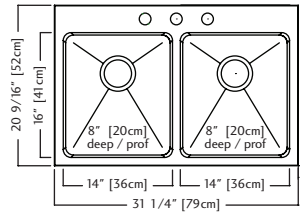

ACCESSORIES

- **1 Strainer Basket** 1135 **2 Bottom Grid** BGZ14S **5 Drainer Basket** DBR10S **6 Cutting Board** MBZ16
- **2 Included**