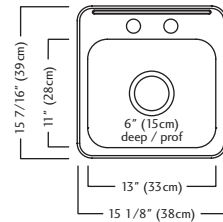

ACCESSORIES

- **1 Strainer Basket** 1135 **Included**

INCLUDED ACCESSORIES

OPTIONAL ACCESSORIES

- **1 Strainer Basket** 1135

- **3 Bottom Grid** BG110S $176.00

- **2 Strainer Basket** 1140

Reginox
Topmount / Drop In