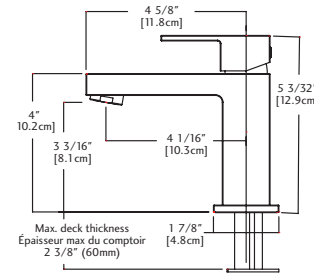

KFV200 $207.00

KFV200
Polished
Chrome

Single Hole Bath Faucet
Solid Brass Construction
Single Handle
Ceramic Disc Cartridge
1.5gpm Flow Rate
Single Aerated Stream
Requires 1-3/8" Diameter Hole
Shipping Weight: 3.0 lbs