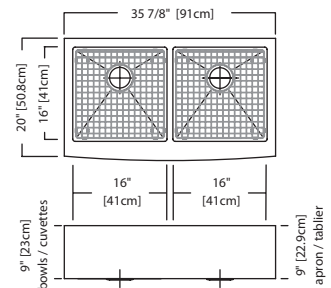

ACCESSORIES

3 Bottom Grid BGDS16S 2 Included	4 Strainer Basket 1135 2 Included	5 Drainer Basket DBR10S	6 Cutting Board MB1612	7 Color Mats CM100	8 Colander C09S