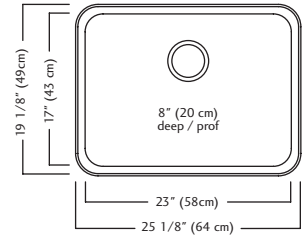

Steel Queen
Topmount / Drop In

ACCESSORIES

- **1 Strainer Basket**
  1135
  Included
- **4 Bottom Grid**
  BGA2317S
- **6 Drainer Basket**
  DBR10S
- **7 Cutting Board**
  MB1809
- **9 Colander**
  CA1W