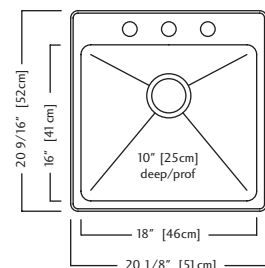

ACCESSORIES

- 1** Strainer Basket 1135 **4** Bottom Grid BGZ18S **5** Drainer Basket DBR10S **6** Cutting Board MBZ16
- 1** Included

QSLF2020-10-3 (3 faucet holes) \$989.00

QSLF2020-10-1 (1 faucet hole)

Outside Sink Rim Dimensions: 20 9/16" FB x 20 1/8" LR
 Single Bowl Dimensions: 16" FB x 18" LR x 10" DP
 Minimum Cabinet Size: 24"
 Gauge: 18
 Corner Radius: 25mm
 Finish: Commercial Satin Finish
 Drain Hole Location: Rear
 Sound Dampening: Sound Pads & Undercoating
 Installation: Dualmount
 Shipping Weight: 29.9 lbs