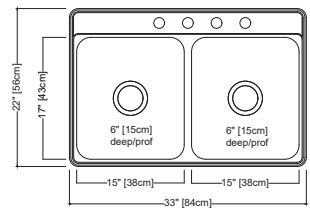

ACCESSORIES

- 1 Strainer Basket** **2 Roller Mat**
- 4010856 FRM100
- 2 Included**

CDLA3322-6-4 \$249.00

Outside Sink Rim Dimensions: 22" FB x 33" LR
 Equal Bowl Dimensions: 17" FB x 15" LR x 6" DP
 Minimum Cabinet Size: 36"
 Gauge: 22
 Corner Radius: 50mm
 Finish: Commercial Satin Finish
 Drain Hole Location: Center
 Sound Dampening: Sound Pads
 Installation: Topmount / Drop In
 Shipping Weight: 13.5 lbs