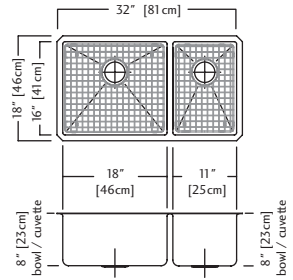

8 Cutting Board
MB100
\$228.00

9 Color Mats
CM100
\$63.00

10 Colander
C09S
\$176.00

11 Colander
C30S
\$134.00

KCUC33R-9-10BG \$1,969.00

Outside Sink Rim Dimensions: 18" FB x 32" LR
 Large Bowl Dimensions 16" FB x 18" LR x 9" DP
 Small Bowl Dimensions 16" FB x 11" LR x 8" DP
 Minimum Cabinet Size: 33"
 Gauge: 18
 Corner Radius: 10mm
 Finish: Commercial Satin Finish
 Drain Hole Location: Rear
 Sound Dampening: Sound Pads & Undercoating
 Installation: Undermount
 Shipping Weight: 36.1 lbs