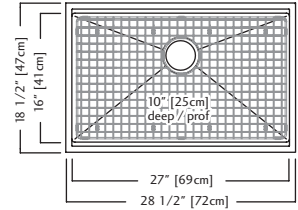

Pictured: KCC33R-9-10A with Faucet KF10A

KCS30-10-10A \$1,419.00

Outside Sink Rim Dimensions: 18 1/2" FB x 28 1/2" LR
 Single Bowl Dimensions: 16" FB x 27" LR x 10" DP
 Minimum Cabinet Size: 30"
 Gauge: 18
 Corner Radius: 10mm
 Finish: Commercial Satin Finish
 Drain Hole Location: Rear
 Sound Dampening: Sound Pads & Undercoating
 Installation: Dualmount
 Shipping Weight: 39.1 lbs
 Integrated Accessory Rail