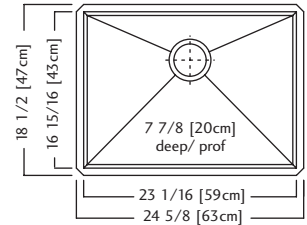

Steel Queen
Undermount Series

ACCESSORIES

- 1 Strainer Basket**
1135
Included
- 5 Bottom Grid**
BGZ18S
- 6 Drainer Basket**
DBR10S
- 8 Cutting Board**
MBZ16
- 9 Colander**
C09S

QSFU1925-8 \$539.00

Outside Sink Rim Dimensions: 18 1/2" FB x 24 5/8" LR
 Single Bowl Dimensions: 16 15/16" FB x 23 1/16" LR x 7 7/8" DP
 Minimum Cabinet Size: 27"
 Gauge: 20
 Corner Radius: 0mm
 Finish: Commercial Satin Finish
 Drain Hole Location: Rear
 Sound Dampening: Sound Pads & Undercoating
 Installation: Undermount
 Shipping Weight: 15.9 lbs