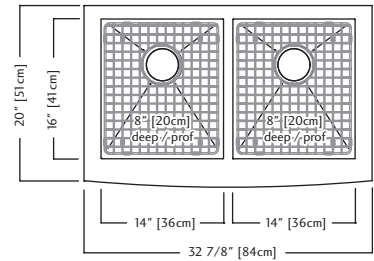

ACCESSORIES

- | | |
|---|--|
| 1 Bottom Grid
BGDS30S
Included | 3 Strainer Basket
1135
Included |
|---|--|

QDFS31B \$1,299.00

Outside Sink Rim Dimensions: 20" FB x 32 7/8" LR
 Equal Size Bowl Dimensions: 16" FB x 14" LR x 8" DP
 Minimum Cabinet Size: 33"
 Gauge: 20
 Corner Radius: 0mm
 Finish: Commercial Satin Finish
 Drain Hole Location: Rear
 Sound Dampening: Sound Pads & Undercoating
 Installation: Undermount Apron Front
 Shipping Weight: 55.3 lbs