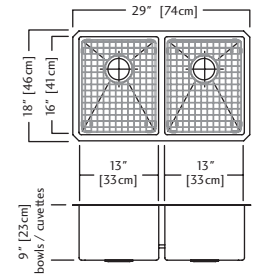

KCUD30-9-10BG \$1,919.00

Outside Sink Rim Dimensions: 18" FB x 29" LR
 Equal Size Bowl Dimensions: 16" FB x 13" LR x 9" DP
 Minimum Cabinet Size: 30"
 Gauge: 18
 Corner Radius: 10mm
 Finish: Commercial Satin Finish
 Drain Hole Location: Rear
 Sound Dampening: Sound Pads & Undercoating
 Installation: Undermount
 Shipping Weight: 48.2 lbs