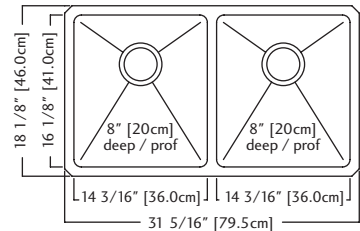

Outside Sink Rim Dimensions: 18 1/8" FB x 31 5/16" LR
Equal Size Bowl Dimensions: 16 1/8" FB x 14 3/16" LR x 8" DP
Minimum Cabinet Size: 33"
Gauge: 18
Corner Radius: 20mm
Finish: Commercial Satin Finish
Drain Hole Location: Rear
Sound Dampening: Sound Pads & Undercoating
Installation: Undermount
Shipping Weight: 24.2 lbs