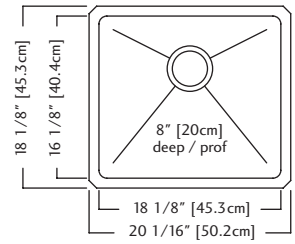

ACCESSORIES

- 1** Strainer Basket 1135 **Included**
- 4** Bottom Grid BGZ14S
- 6** Drainer Basket DBR10S
- 8** Cutting Board MBZ16
- 9** Colander C09S

QSYU1820-8 \$589.00

Outside Sink Rim Dimensions: 18 1/8" FB x 20 1/16" LR
 Single Bowl Dimensions: 16 1/8" FB x 18 1/8" LR x 8" DP
 Minimum Cabinet Size: 21"
 Gauge: 18
 Corner Radius: 20mm
 Finish: Commercial Satin Finish
 Drain Hole Location: Rear
 Sound Dampening: Sound Pads & Undercoating
 Installation: Undermount
 Shipping Weight: 15.1 lbs