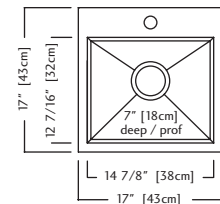

ACCESSORIES

- 1 Strainer Basket** 1135 **Included**
- 3 Bottom Grid** BGZ18S
- 7 Drainer Basket** DBR10S
- 8 Cutting Board** MBZ16

QSLF1717-1 \$599.00

Outside Sink Rim Dimensions: 17" FB x 17" LR
 Single Bowl Dimensions: 12 7/16" FB x 14 7/8" LR x 7" DP
 Minimum Cabinet Size: 21"
 Gauge: 20
 Corner Radius: 0mm
 Finish: Commercial Satin Finish
 Drain Hole Location: Rear
 Sound Dampening: Sound Pads & Undercoating
 Installation: Dualmount
 Shipping Weight: 11.2 lbs