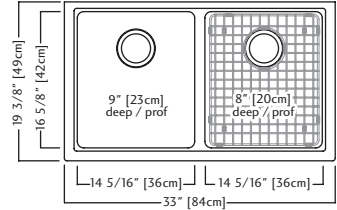

ACCESSORIES

1 Bottom Grid BG220S 1 Included	5 Strainer Basket 1135 2 Included	6 Glass Board GB55 Included	9 Cutting Board MB55	12 Roll Mat RM55S