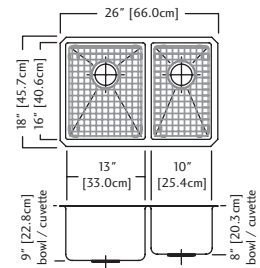

ACCESSORIES

3 Bottom Grid BGDS13S Included	4 Bottom Grid BGDS10S Included	9 Strainer Basket 1135 2 Included	10 Drainer Basket DBR10S	11 Cutting Board MB100	12 Color Mats CM100	13 Colander C09S