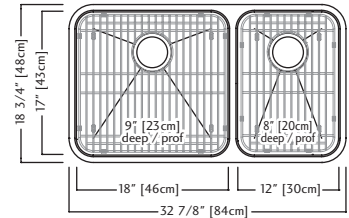

ACCESSORIES

- **5 Bottom Grid**
  BGA1817S
  Included
- **6 Bottom Grid**
  BGA1217S
  Included
- **9 Strainer Basket**
  1135
  2 Included
- **10 Drainer Basket**
  DBR10S
- **11 Cutting Board**
  MB100
- **13 Colander**
  C09S