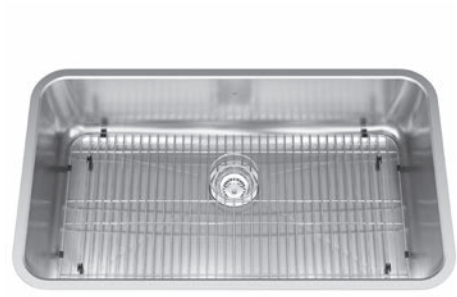

KSS7UA-9D $809.00

Outside Sink Rim Dimensions: 18 3/4" FB x 32 3/4" LR
Single Bowl Dimensions: 17" FB x 31" LR x 9" DP
Minimum Cabinet Size: 33"
Gauge: 18
Corner Radius: 50mm
Finish: Silk Finished Bowl with Silk Finished Rim
Drain Hole Location: Rear
Sound Dampening: Sound Pads & Undercoating
Installation: Undermount
Shipping Weight: 26.0 lbs