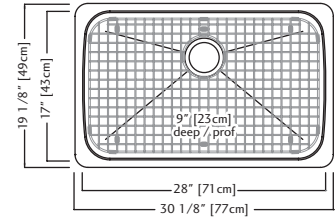

ACCESSORIES

1 Bottom Grid BG90S Included	6 Strainer Basket 1135 Included	7 Drainer Basket DBR10S	8 Cutting Board MB100	9 Colander C09S