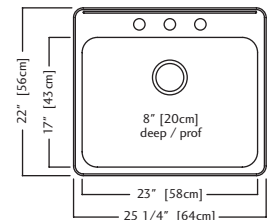

ACCESSORIES

- **1** Strainer Basket 1135 **Included**
- **4** Bottom Grid BGA2317S
- **6** Drainer Basket DBR10S
- **7** Cutting Board MB1809
- **9** Colander CA1W