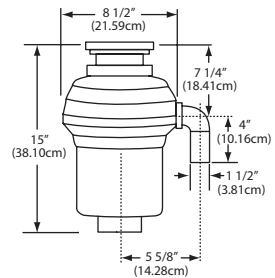

Horsepower: 1/2
High-speed 2600 r.p.m. permanent magnet motor
EZ mount installation system
Stainless steel grinding components
Sound insulated shell
Includes factory installed power cord
Safe for properly sized septic tanks
For use with 110-120 volts/60hz current only
Includes strainer stopper
2 year in-home service warranty
Antimicrobial treatment to inhibit odour
Balanced grinding system to provide long service life & quiet operation
Continuous feed
Shipping Weight: 10.6 lbs