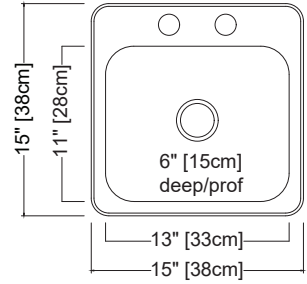

Strainer Not Included