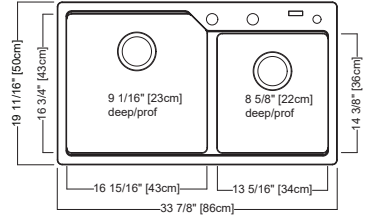

OPTIONAL ACCESSORIES

Granite Series
 Topmount / Drop In

NEW MGCM2034-9 \$659.00

MGCM2034-9ON Onyx
 MGCM2034-9ES Mocha
 MGCM2034-9SM Storm
 MGCM2034-9SG Shadow Grey

Outside Sink Rim Dimensions: 19 11/16" FB x 33 7/8" LR
 Large Bowl Dimensions: 16 3/4" FB x 16 15/16" LR x 9 1/16" DP
 Small Bowl Dimensions: 14 3/8" FB x 13 5/16" LR x 8 5/8" DP
 Minimum Cabinet Size: 36"
 Corner Radius: 15mm
 Drain Hole Location: Rear
 Installation: Topmount / Drop In
 Shipping Weight: 50.0 lbs