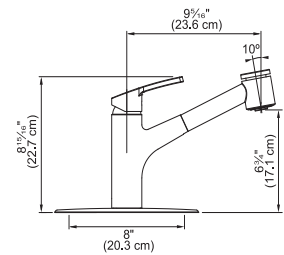

NEW KFP02300 \$389.00
KFP02350 \$449.00

KFP02300
Polished
Chrome

KFP02350
Satin Nickel

Single Hole Pull Out Faucet
All Metal Construction
Single Handle
Ceramic Disc Cartridge
1.75GPM Flow Rate
Dual Function Spray Head
Aerated Stream And Spray
Requires 1-3/8" Diameter Hole
Shipping Weight: 7.0 lbs
Optional Base Plate Included