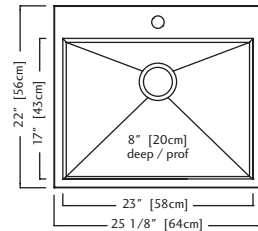

Outside Sink Rim Dimensions: 22" FB x 25 1/8" LR
 Single Bowl Dimensions: 17" FB x 23" LR x 8" DP
 Minimum Cabinet Size: 27"
 Gauge: 20
 Corner Radius: 0mm
 Finish: Commercial Satin Finish
 Drain Hole Location: Rear
 Sound Dampening: Sound Pads & Undercoating
 Installation: Dualmount
 Shipping Weight: 27.4 lbs