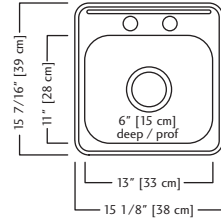

ACCESSORIES

- 1 Strainer Basket
1135
Included

QSL1515-6-2 (2 faucet holes) \$309.00

QSL1515-6-1 (1 faucet hole)

Outside Sink Rim Dimensions: 15 7/16" FB x 15 1/8" LR
Single Bowl Dimensions: 11" FB x 13" LR x 6" DP
Minimum Cabinet Size: 18"
Gauge: 20
Corner Radius: 50mm
Finish: Satin Finished Bowl with Mirror Finished Rim
Drain Hole Location: Center
Sound Dampening: Undercoating
Installation: Topmount / Drop In
Shipping Weight: 5.5 lbs