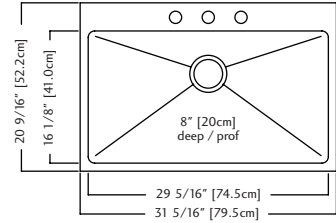

ACCESSORIES

- **1** Strainer Basket 1135 **Included**
- **2** Bottom Grid BG240S
- **7** Cutting Board MBZ16