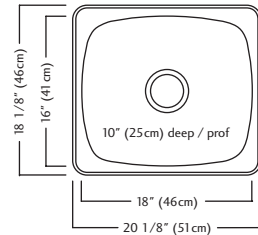

ACCESSORIES

- **1 Strainer Basket** 1135 **Included**
- **2 Bottom Grid** BG110S