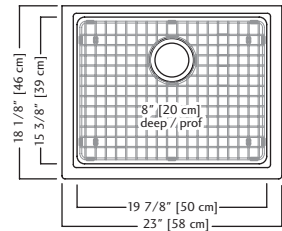

ACCESSORIES

2 Bottom Grid BG200S Included	4 Strainer Basket 1135 Included	5 Glass Board GB50 Included	6 Cutting Board MB50	8 Roll Mat RM50S	9 Colander C50S