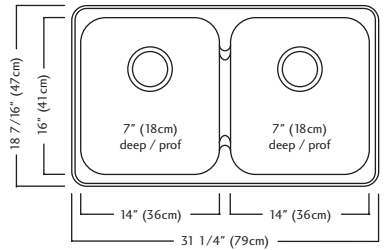

ACCESSORIES

- 1** Strainer Basket 1135 **2** Included
- 3** Bottom Grid BG10S
- 4** Drainer Basket DBR10S
- 6** Cutting Board MB100
- 7** Colander CA1W

RD1831-7 \$309.00

Outside Sink Rim Dimensions: 18 7/16" FB x 31 1/4" LR
 Equal size Bowl Dimensions: 16" FB x 14" LR x 7" DP
 Minimum Cabinet Size: 33"
 Gauge: 20
 Corner Radius: 70mm
 Finish: Linear Brushed Bowl and Mirror Finished Rim
 Drain Hole Location: Rear
 Sound Dampening: Sound Pads
 Installation: Topmount / Drop In
 Shipping Weight: 16.6 lbs