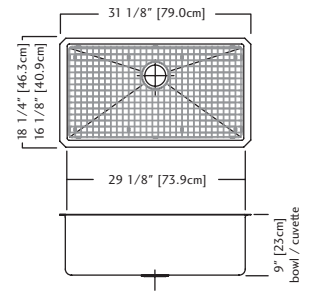

Undermount Installation

Seamless profile brings sleek style to any kitchen.

KCUS33A-9-10BG \$1,449.00

Outside Sink Rim Dimensions: 18 1/4" FB x 31 1/8" LR
 Single Bowl Dimensions: 16 1/8" FB x 29 1/8" LR x 9" DP
 Minimum Cabinet Size: 33"
 Gauge: 18
 Corner Radius: 10mm
 Finish: Commercial Satin Finish
 Drain Hole Location: Rear
 Sound Dampening: Sound Pads & Undercoating
 Installation: Undermount
 Shipping Weight: 29.7 lbs