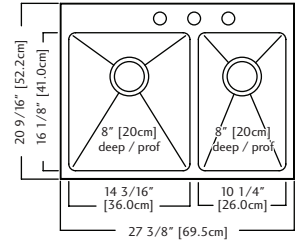

10 Cutting Board
MBZ17
\$173.00

QCLY2027R-8-3 (3 faucet holes) \$1,019.00

QCLY2027R-8-1 (1 faucet hole)

Outside Sink Rim Dimensions: 20 9/16" FB x 27 3/8" LR
 Large Bowl Dimensions :16 1/8" FB x 14 3/16" LR x 8" DP
 Small Bowl Dimensions: 16 1/8" FB x 10 1/4" LR x 8" DP
 Minimum Cabinet Size: 27"
 Gauge: 18
 Corner Radius: 20mm
 Finish: Commercial Satin Finish
 Drain Hole Location: Rear
 Sound Dampening: Sound Pads & Undercoating
 Installation: Dualmount
 Shipping Weight: 24.6 lbs