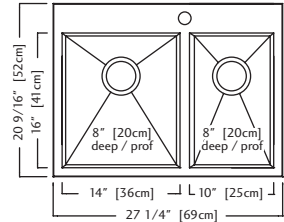

Outside Sink Rim Dimensions: 20 9/16" FB x 27 1/4" LR
 Large Bowl Dimensions 16" FB x 14" LR x 8" DP
 Small Bowl Dimensions 16" FB x 10" LR x 8" DP
 Minimum Cabinet Size: 27"
 Gauge: 20
 Corner Radius: 0mm
 Finish: Commercial Satin Finish
 Drain Hole Location: Rear
 Sound Dampening: Sound Pads & Undercoating
 Installation: Dualmount
 Shipping Weight: 31.7 lbs