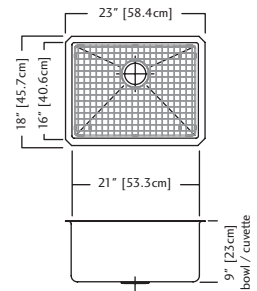

ACCESSORIES

3 Bottom Grid BGDS21S Included	6 Strainer Basket 1135 Included	7 Drainer Basket DBR10S	8 Cutting Board MB100	9 Color Mats CM100	10 Colander C09S