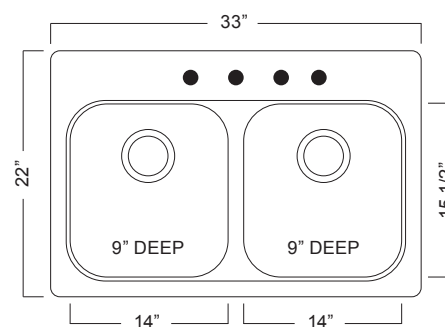

TECTONITE® KITCHEN SINK:**Double Bowl Dual Mount Series**

- Color: Sand
- Topmount or undermount installation
- Rear drain wastehole location
- 4 holes
- 36" cabinet is recommended minimum
- Limited lifetime warranty
- Installation hardware and template included
- Shipping weight: 18 lbs

**Compliance Certifications:**

IMPORTANT: Dimensions of fixtures are nominal and may vary within the range of tolerances established by ASME A112.19.3

These measurements are subject to change or cancellation. No responsibility is assumed for use of superseded or voided leaflet.