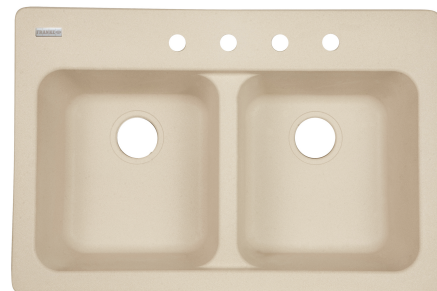

TECTONITE® KITCHEN SINK:

Double Bowl Dual Mount Series

- Color: Sand
- Topmount or undermount installation
- Rear drain wastehole location
- 4 holes
- 36" cabinet is recommended minimum
- Limited lifetime warranty
- Installation hardware and template included
- Shipping weight: 18 lbs

Compliance Certifications:

IMPORTANT: Dimensions of fixtures are nominal and may vary within the range of tolerances established by ASME A112.19.3

These measurements are subject to change or cancellation. No responsibility is assumed for use of superseded or voided leaflet.

To Be Specified: