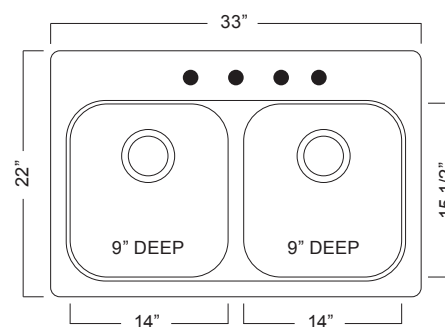

TECTONITE® KITCHEN SINK:**Double Bowl Dual Mount Series**

- Color: Black
- Topmount or undermount installation
- Rear drain wastehole location
- 4 holes
- 36" cabinet is recommended minimum
- Limited lifetime warranty
- Installation hardware and template included
- Shipping weight: 18 lbs

**Compliance Certifications:**

IMPORTANT: Dimensions of fixtures are nominal and may vary within the range of tolerances established by ASME A112.19.3

These measurements are subject to change or cancellation. No responsibility is assumed for use of superseded or voided leaflet.