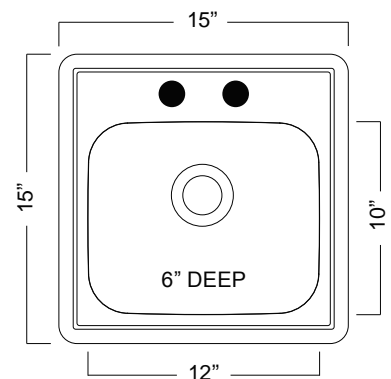

STAINLESS STEEL KITCHEN SINK:**Single Bowl Topmount Series**

- 22 Gauge
- Silk deck & bowl
- Rear drain wastehole location
- Ultra-Quiet™ sound deadening
- 18" cabinet is recommended minimum
- Limited lifetime warranty
- Installation hardware and template included
- Shipping weight: 5 lbs

**Compliance Certifications:**

IMPORTANT: Dimensions of fixtures are nominal and may vary within the range of tolerances established by ASME A112.19.3

These measurements are subject to change or cancellation. No responsibility is assumed for use of superseded or voided leaflet.