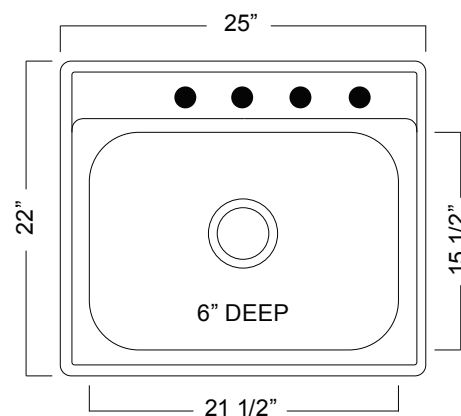

STAINLESS STEEL KITCHEN SINK:**Single Bowl Topmount Series**

- 22 gauge
- Satin deck & bowl
- Center drain wastehole location
- Ultra-Quiet™ sound deadening
- 27" cabinet is recommended minimum
- Limited lifetime warranty
- Installation hardware and template included
- Shipping weight: 11 lbs

**Compliance Certifications:**

IMPORTANT: Dimensions of fixtures are nominal and may vary within the range of tolerances established by ASME A112.19.3

These measurements are subject to change or cancellation. No responsibility is assumed for use of superseded or voided leaflet.