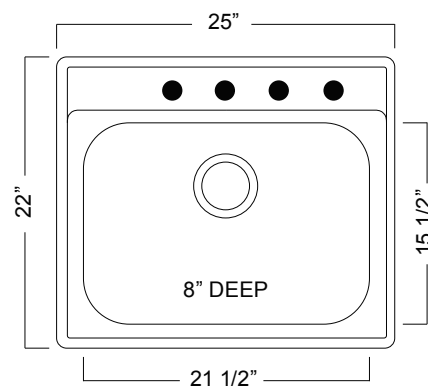

**STAINLESS STEEL KITCHEN SINK:****Single Bowl Topmount Series**

- 20 gauge
- Satin deck & bowl
- Rear drain wastehole location
- Ultra-Quiet™ sound deadening
- 27" cabinet is recommended minimum
- Limited lifetime warranty
- Installation hardware and template included
- Shipping weight: 12 lbs

**Compliance Certifications:**

IMPORTANT: Dimensions of fixtures are nominal and may vary within the range of tolerances established by ASME A112.19.3

These measurements are subject to change or cancellation. No responsibility is assumed for use of superseded or voided leaflet.