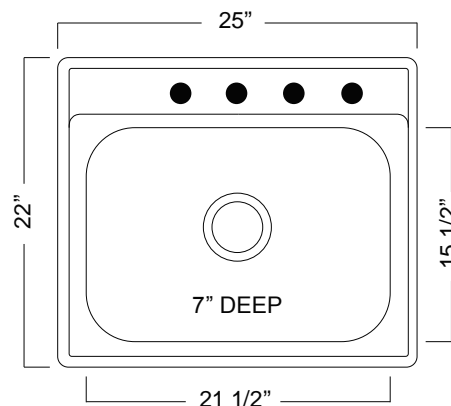

STAINLESS STEEL KITCHEN SINK:**Single Bowl Topmount Series**

- 21 gauge
- Satin deck & bowl
- Center drain wastehole location
- Ultra-Quiet™ sound deadening
- 27" cabinet is recommended minimum
- Limited lifetime warranty
- Installation hardware and template included
- Shipping weight: 11 lbs

**Compliance Certifications:**

IMPORTANT: Dimensions of fixtures are nominal and may vary within the range of tolerances established by ASME A112.19.3

These measurements are subject to change or cancellation. No responsibility is assumed for use of superseded or voided leaflet.