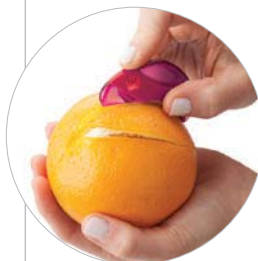

2pc Card		
Item	Inner	Master
26611	12	144
Cubic	Upc	
1.53	067742-266118