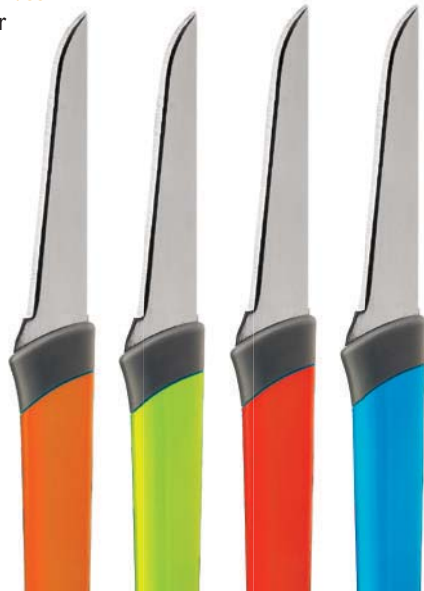

Garnishing Knives

Flexible blades for
intricate cuts.
Assorted colors.

4 pc Card Item	Inner	Master
29958	12	72
Cubic	Upc	
|	067742-299581