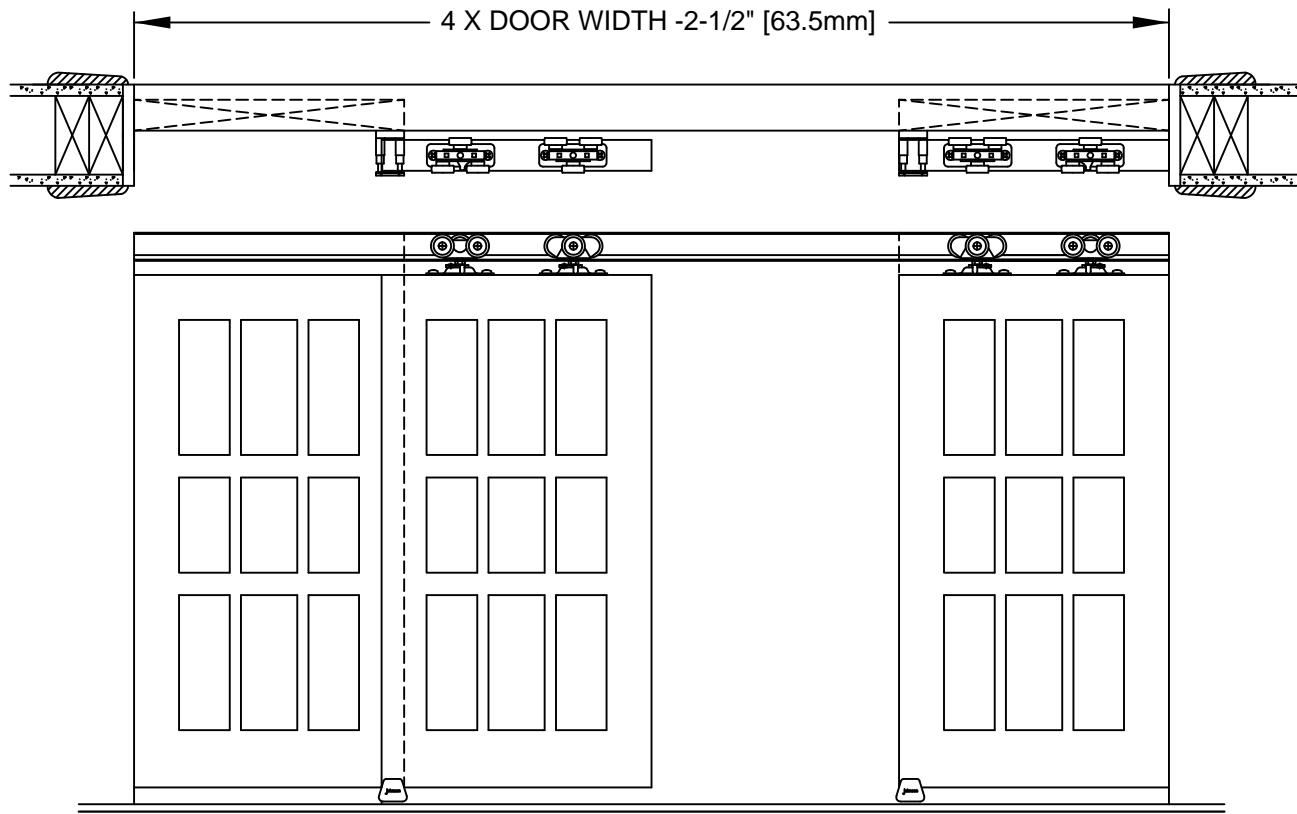

www.johnsonhardware.com

INSTRUCTIONS

SPECIAL OPEN POCKET
CONVERGING APPLICATION
100 SERIES HARDWARE
FOR 1-3/8" (35mm)
200 lbs. (91 kg)

OPEN POCKET CONVERGING 100 SERIES TRACK

****OPEN POCKET CONVERGING****

JOHNSON 100 SERIES 100PD SERIES NECESSARY COMPONENTS

- 2 - 100 SERIES TRACKS
- 4 - 1125 HANGERS
- 2 - #12 GUIDE
- 4 - 1155 STOPS

- 2 - 2030 GUIDES (12.7mm X 70mm)
- 4 - 2040 GUIDES