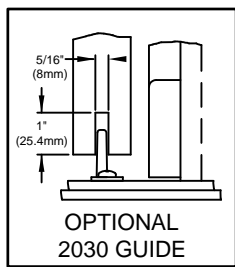

www.johnsonhardware.com

INSTRUCTIONS

SPECIAL OPEN POCKET
CONVERGING APPLICATION
100 SERIES HARDWARE
FOR 1-3/8" (35mm)
200 lbs. (91 kg)

OPEN POCKET CONVERGING 100 SERIES TRACK

****OPEN POCKET CONVERGING****

JOHNSON 100 SERIES 100PD SERIES NECESSARY COMPONENTS

- 2 - 100 SERIES TRACKS
- 4 - 1125 HANGERS
- 2 - #12 GUIDE
- 4 - 1155 STOPS

- 2 - 2030 GUIDES (12.7mm X 70mm)
- 4 - 2040 GUIDES