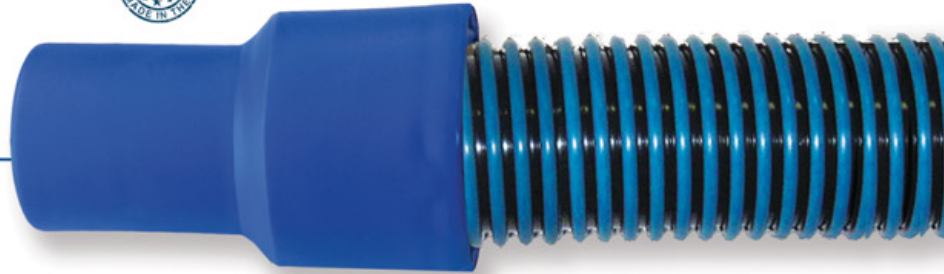

Deluxe Super-Loop Hose

Top quality spiral wound extruded vacuum hose with swivel cuff. 3 year warranty.

60-250D-X 1-1/2" diameter

X = Lengths: 25', 30', 35', 40', 45', 50'

60-200D-X 1-1/4" diameter

X = Lengths: 18', 21', 24', 27', 30', 36'

Premium Hose

Quality blow molded hose with a swivel cuff.

60-250P-X 1-1/2" diameter

X = Lengths: 24', 30', 36'

60-200P-X 1-1/4" diameter

X = Lengths: 24', 30', 36'

Standard Hose

Bulk blow molded hose with double cuffs every 3'.