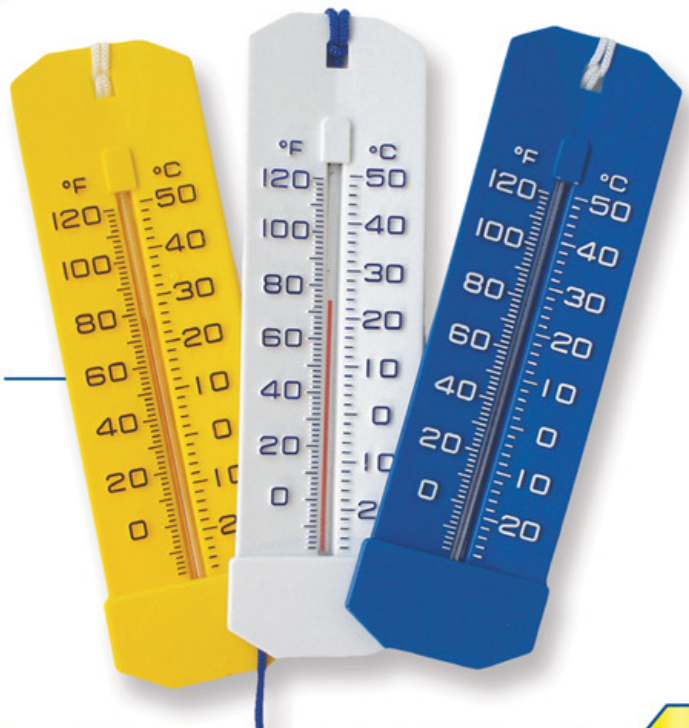

20-208
Large Scoop Thermometer
10" Long with water pocket.

20-201
15" Jumbo Buoy
Floating Thermometer
Large, easy to read scales
on two sides.

20-211
Floating
Thermometer

20-207
Jumbo Thermometer
3 color assortment