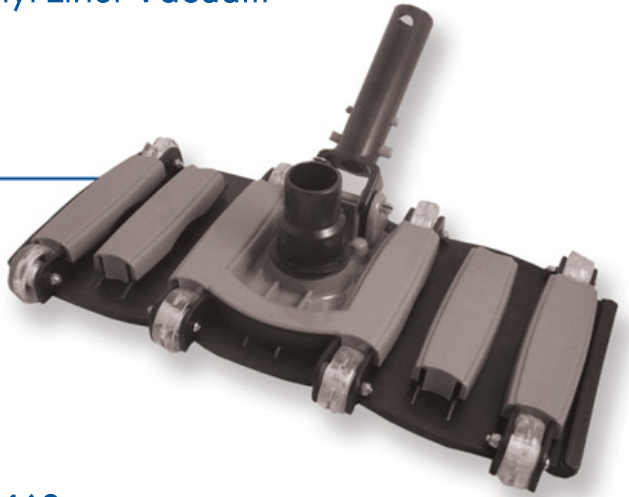

30-171
Vinyl Liner Vacuum

30-177
Triangular Clear View Vacuum
Weighted with vinyl bumper.

30-160-B
Econo Vinyl Liner Vacuum

30-162
Flexible Pool Vacuum

30-163
Pro 14" Flexible
Pool Vacuum

30-179

Commercial Clear View Vacuum

Large and heavy with lead weights and brushes around entire perimeter. Complete with pro-series enameled aluminum EZ clip handle. Adapter included for 1-1/4" vacuum hose.

30-178

Pro Clear View Vacuum

Our 30-179 with deluxe EZ clip ABS Vacuum handle.