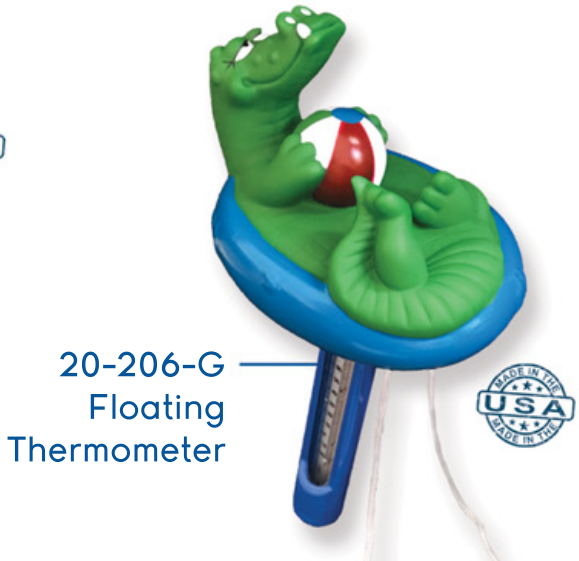

20-210
Residential Thermometer
Shatter resistant case and
clear-view plastic window.
4 color assortment.

20-206-G
Floating
Thermometer