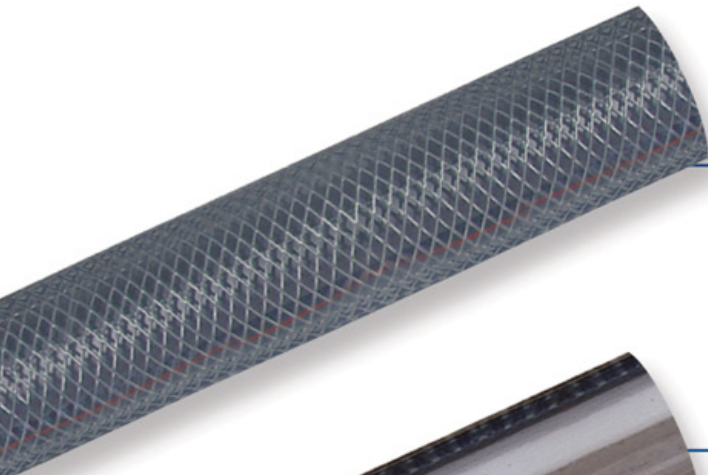

Durable blow molded hose designed for high pressure Pump/Filter/Return applications. Flexible, fully integrated and seamless injection molded cuffs

Deluxe Filter Connection Hose

1-1/2" Diameter

60-345-02	1-1/2" x 2'
60-345-03	1-1/2" x 3'
60-345-04	1-1/2" x 4'
60-345-06	1-1/2" x 6'
60-345-08	1-1/2" x 8'
60-345-12	1-1/2" x 12'

1-1/4" Diameter

60-305-03	1-1/4" x 3'
60-305-06	1-1/4" x 6'

Heavy Silver Blow Molded Filter Connection Hose

1-1/2" Diameter

1-1/2" x 3'	60-340-03
1-1/2" x 6'	60-340-06
1-1/2" x 9'	60-340-09
1-1/2" x 12'	60-340-12

1-1/4" Diameter

1-1/4" x 3'	60-300-03
1-1/4" x 6'	60-300-06

Deluxe Clear Braided Reinforced PVC Tubing

60-325D-1.5-050	1-1/2" ID x 50' x 1/4" Wall
60-325D-1.5-003	1-1/2" ID x 30' x 1/4" Wall

Deluxe Clear PVC Tubing

60-320D-1.5-050	1-1/2" ID x 50' x 3/16" Wall
60-320D-1.5-004	1-1/2" ID x 4' x 3/16" Wall

Low Pressure Discharge Tubing

60-320-1.5-050 Clear 1-1/2" ID x 50' x 1/8" Wall

NOTE: When ordering add "-B" to denote bulk packaging. All items with display packaging otherwise