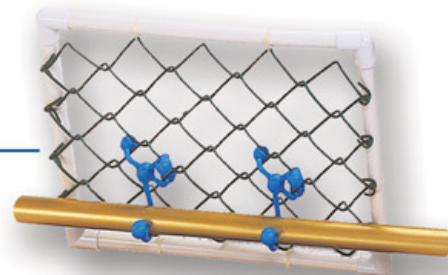

40-350
Deluxe Skimmer/Brush/Tele Pole Combo
Heavy-duty skimmer head and 10" wall brush assembled on a 4'-8' anodized 2-piece tele-pole with external locking cam.

40-355
Deluxe 9' Skimmer w/ 3-Piece Tele-pole
Heavy-duty skimmer head assembled on an 8' anodized 3-piece tele-pole.

40-354
Deluxe 5' Skimmer w/ 3-Piece Tele-pole
Heavy-duty skimmer head assembled on an 4' anodized 3-piece tele-pole.

40-370
5' Hand Skimmer & Pole
Skimmer head assembled on a 4' x 3/4" aluminum pole.

40-375
3' Hand Skimmer & Pole

40-376
2' Spa Skimmer w/ Handle

40-376F
2' Spa Fine Mesh Skimmer w/ Handle

80-226
Aluminum Pole & Hose Hangers

80-227
The Missing Linx
Hangers designed for chain link fence unlimited possibilities! Poles, hose, towels, safety rings ...