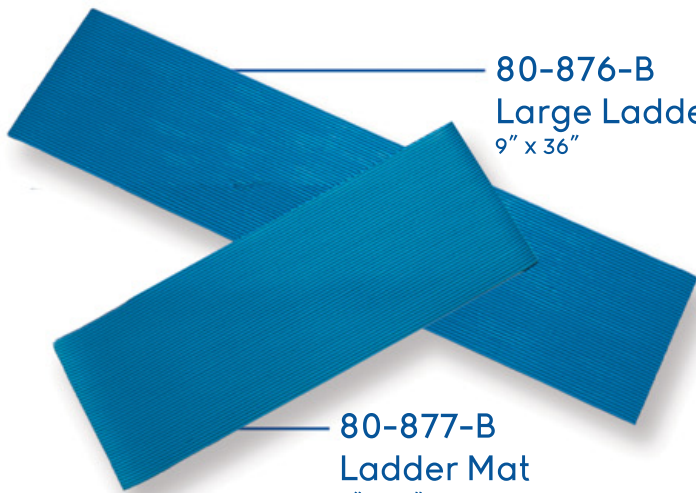

1-1/2" Slip Ball Valve

80-789-TH

1-1/4" Threaded Ball Valve

80-789 -SL

1-1/4" Slip Ball Valve

80-876-B
Large Ladder Mat,
9" x 36"

80-877-B
Ladder Mat
9" x 24"

80-877-CD
Ladder Mat (36)
w/ Counter Display