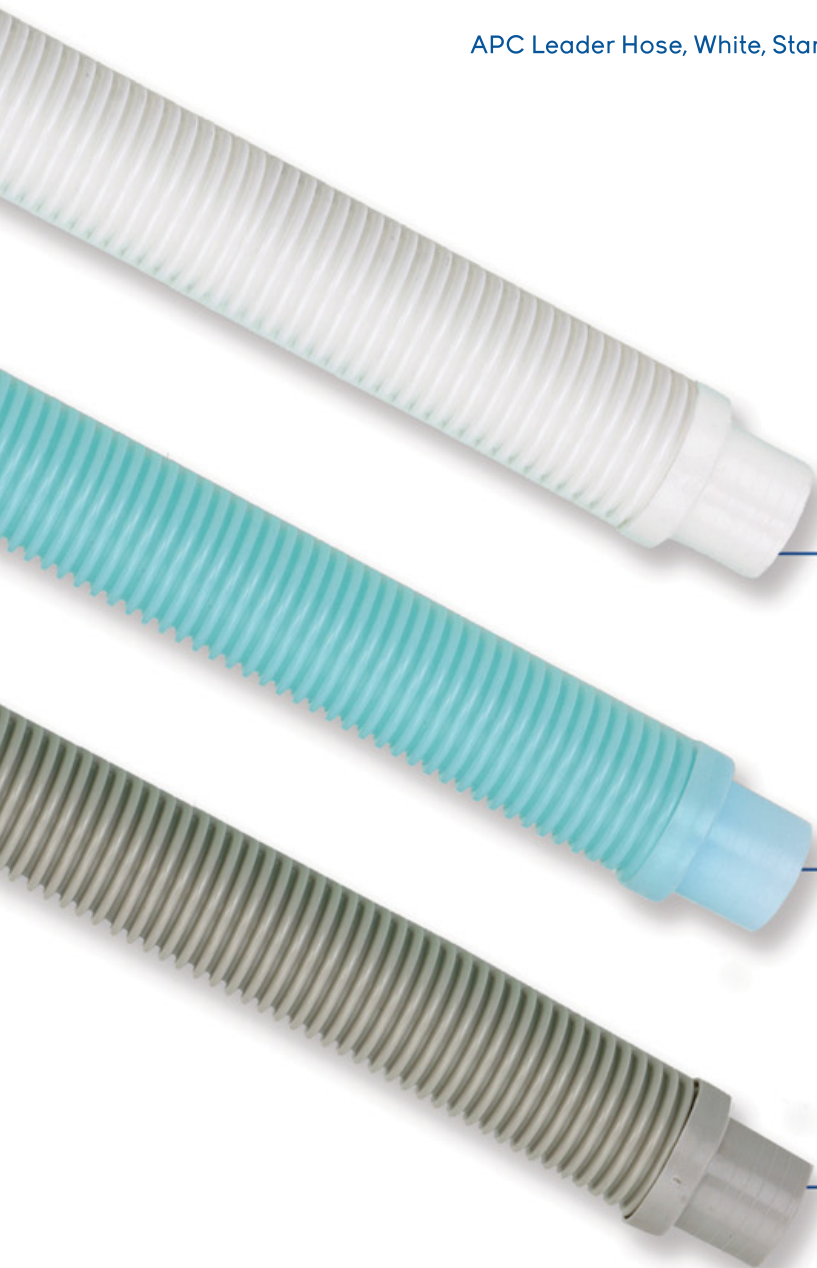

Automatic Pool Cleaner Leader Hose 48"

- 60-250AL-04W
  APC Leader Hose, White, Standard, Female to Female
- 60-250ALZ-04W
  Zodiac Leader Hose