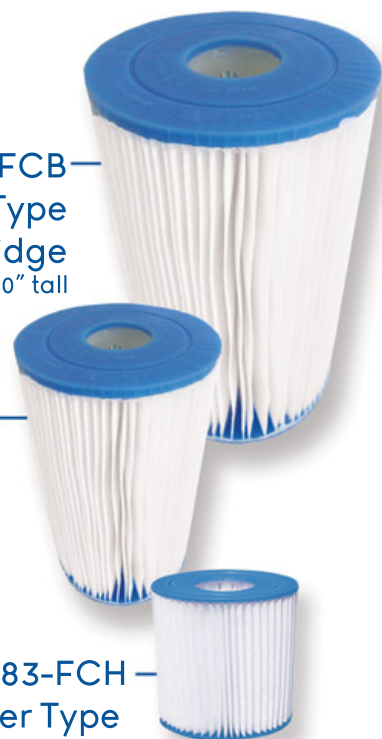

60-312
Filter Pump Hose,
with Fittings, 1-1/2" x 60"

83-FCB—
Splasher Type
'B' Cartridge
5-5/8" diameter x 10" tall

83-FCA —
Splasher Type
'A' Cartridge
4-1/4" diameter x 8" tall

83-FCH —
Splasher Type
'D or H' Cartridge
3-5/8" diameter x 4" tall