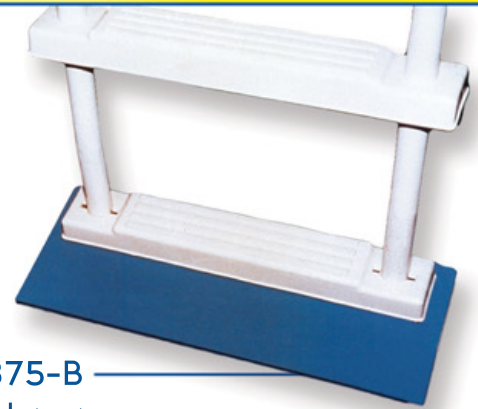

1-1/2" Slip Ball Valve

80-789-TH

1-1/4" Threaded Ball Valve

80-789 -SL

1-1/4" Slip Ball Valve

80-876-B
Large Ladder Mat,
9" x 36"

80-877-B
Ladder Mat
9" x 24"

80-877-CD
Ladder Mat (36)
w/ Counter Display