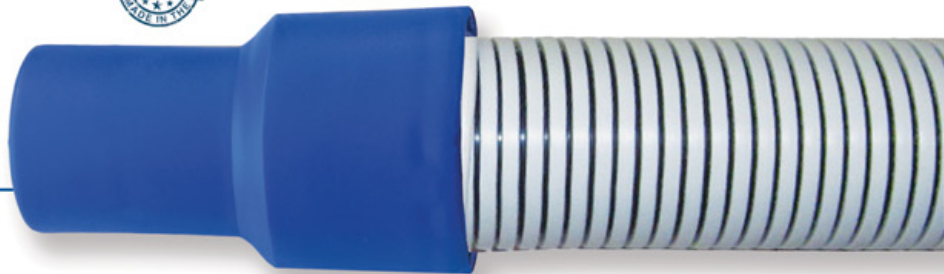

80-228
1-1/2" Swivel Threaded Hose Cuff

Commercial Series Hose

The best professional grade spiral wound extruded vacuum hose. 5 year warranty. Custom sizes available.

60-250S-X 1-1/2" diameter

X = Lengths: 30', 35', 40', 45', 50', 75'