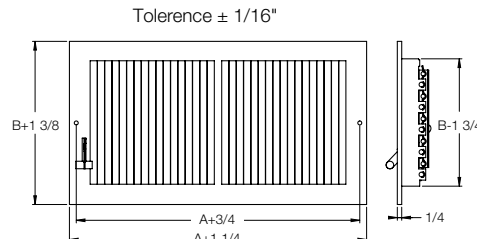

Sidewall/Ceiling 2-way Steel - Painted

- All-steel construction
- 2-way air deflection
- Adjustable multi-shutter damper blades to control airflow
- 1/3" spaced fins set at 20° angle
- 3/16" margin turnback
- Durable powder-coat painted finish

Louvered Design

SKU #	DIMENSION	DESCRIPTION	FINISH	CTN QTY	UPC CODE
RG0309	8" x 4"	2-way Sidewall/Ceiling Register	White	10	063467127567
RG0311	8" x 6"	2-way Sidewall/Ceiling Register	White	10	063467127581
RG0289	10" x 4"	2-way Sidewall/Ceiling Register	White	10	063467116141
RG0291	10" x 6"	2-way Sidewall/Ceiling Register	White	10	063467116158
RG0295	10" x 8"	2-way Sidewall/Ceiling Register	White	10	063467127482
RG0297	12" x 4"	2-way Sidewall/Ceiling Register	White	10	063467127505
RG0299	12" x 6"	2-way Sidewall/Ceiling Register	White	10	063467116165
RG0301	12" x 8"	2-way Sidewall/Ceiling Register	White	10	063467124597
RG0303	14" x 4"	2-way Sidewall/Ceiling Register	White	10	063467127536
RG0305	14" x 6"	2-way Sidewall/Ceiling Register	White	10	063467116172
RG0307	14" x 8"	2-way Sidewall/Ceiling Register	White	10	063467116189

Return Air Grilles

Steel - Plated

- One-piece all steel construction
- For sidewall or ceiling applications
- 1/3" spaced fins set at 20° angle
- 3/16" margin turnback
- Durable decorative electroplated finish