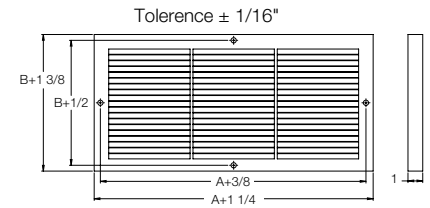

Baseboard Grille

Polystyrene

- High-density polystyrene construction
- 1/3" spaced fins set at 20° angle
- 7/8" margin turnback
- Rounder corners for safety
- Rustproof and scratch resistant