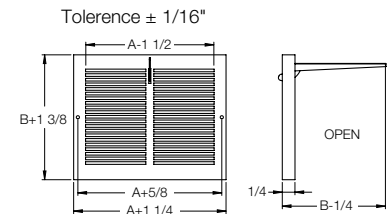

Sidewall/Ceiling Registers

Sidewall Register with Damper

Steel - Painted

- All-steel construction
- Single valve volume control damper
- 1/3" spaced fins set at 20° angle
- 3/16" margin turnback
- Durable powder-coat painted finish