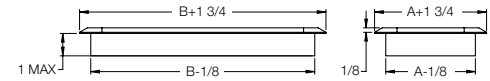

Return Air Floor Grille Steel - Painted