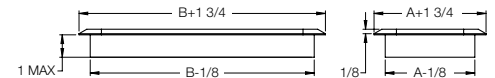

Toe Space Grille

Steel - Painted

- All-steel construction
- Can be used for supply or return air
- Durable powder-coat painted finish
- Rolled fin for strength and safety
- Pre-drilled holes for quick and easy installation

Louvered Design

SKU #	DIMENSION	DESCRIPTION	FINISH	CTN QTY	UPC CODE
RG1264	2.25" x 10"	Toe Space Grille	Beige	50	063467114895
RG1268	2.25" x 12"	Toe Space Grille	Beige	50	063467114901
RG1273	2.25" x 14"	Toe Space Grille	Beige	50	063467114918
RG1276	3" x 10"	Toe Space Grille	Beige	40	063467114925
RG1279-A	4" x 10"	Toe Space Grille	Beige	30	063467114932
RG1282-A	4" x 12"	Toe Space Grille	Beige	30	063467114949
RG1263	2.25" x 10"	Toe Space Grille	Brown	50	063467732136
RG1267	2.25" x 12"	Toe Space Grille	Brown	50	063467123675
RG1272	2.25" x 14"	Toe Space Grille	Brown	50	063467124603
RG1275	3" x 10"	Toe Space Grille	Brown	40	063467123705
RG1278-A	4" x 10"	Toe Space Grille	Brown	30	063467123736
RG1281-A	4" x 12"	Toe Space Grille	Brown	30	063467732143
RG1266	2.25" x 10"	Toe Space Grille	White	50	063467123651
RG1270-A	2.25" x 12"	Toe Space Grille	White	30	063467114956
RG1270	2.25" x 12"	Toe Space Grille	White	50	063467114956
RG1274	2.25" x 14"	Toe Space Grille	White	50	063467129837
RG1277	3" x 10"	Toe Space Grille	White	40	063467114963
RG1277-A	3" x 10"	Toe Space Grille	White	30	063467114963
RG1280-A	4" x 10"	Toe Space Grille	White	30	063467114970
RG1283-A	4" x 12"	Toe Space Grille	White	30	063467123767

Return Air Floor Grille

Steel - Painted

- All-steel construction
- Made from Individually assembled strong steel bars
- Extremely rigid smooth firm surface
- Durable powder-coat painted finish

Wicker Design