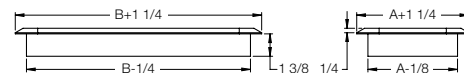

1.5mm Stamped Steel - Faux Finish

- Crafted for beauty and durability
- Designed to complement the most popular floor finishes
- Durable electroplated finish
- Polystyrene rust proof body and damper control

Arts & Crafts Design

SKU #	DIMENSION	DESCRIPTION	FINISH	CTN QTY	UPC CODE
RG3252-B	3" x 10"	Arts & Crafts Floor Register	Brushed Nickel	5	063467878636
RG3253-B	4" x 10"	Arts & Crafts Floor Register	Brushed Nickel	5	063467878643
RG3447	4" x 12"	Arts & Crafts Floor Register	Brushed Nickel	5	063467888178
RG3250-A	3" x 10"	Arts & Crafts Floor Register	Oil Rubbed Bronze	5	063467878612
RG3251-A	4" x 10"	Arts & Crafts Floor Register	Oil Rubbed Bronze	5	063467878629
RG3448	4" x 12"	Arts & Crafts Floor Register	Oil Rubbed Bronze	5	063467888185
RG3449	3" x 10"	Arts & Crafts Floor Register	Vintage Brass	5	063467888192
RG3450	4" x 10"	Arts & Crafts Floor Register	Vintage Brass	5	063467888208
RG3451	4" x 12"	Arts & Crafts Floor Register	Vintage Brass	5	063467888215