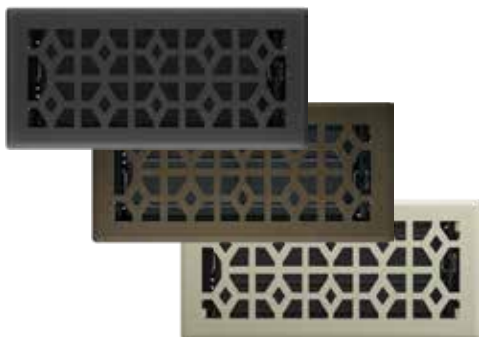

Decorative Floor Registers

1.5mm Stamped Steel - Painted Finish

- Crafted for beauty and durability
- Designed to complement the most popular floor finishes
- Textured powder-coat painted finish
- Polystyrene rust proof body and damper control

Templar Design

SKU #	DIMENSION	DESCRIPTION	FINISH	CTN QTY	UPC CODE
RG3473	2.25" x 12"	Templar Floor Register	Black Iron	5	063467887751
RG3465	3" x 10"	Templar Floor Register	Black Iron	5	063467887768
RG3466	4" x 10"	Templar Floor Register	Black Iron	5	063467887775
RG3467	4" x 12"	Templar Floor Register	Black Iron	5	063467887782
RG3472	2.25" x 12"	Templar Floor Register	Bronze Age	5	063467887713
RG3391	3" x 10"	Templar Floor Register	Bronze Age	5	063467887720
RG3392	4" x 10"	Templar Floor Register	Bronze Age	5	063467887737
RG3393	4" x 12"	Templar Floor Register	Bronze Age	5	063467887744
RG3471	2.25" x 12"	Templar Floor Register	Satin Nickel	5	063467887676
RG3462	3" x 10"	Templar Floor Register	Satin Nickel	5	063467887683
RG3463	4" x 10"	Templar Floor Register	Satin Nickel	5	063467887690
RG3464	4" x 12"	Templar Floor Register	Satin Nickel	5	063467887706

Wonderland Design

SKU #	DIMENSION	DESCRIPTION	FINISH	CTN QTY	UPC CODE
RG3457	2.25" x 12"	Wonderland Floor Register	Black Iron	5	063467887331
RG3458	3" x 10"	Wonderland Floor Register	Black Iron	5	063467887348
RG3459	4" x 10"	Wonderland Floor Register	Black Iron	5	063467887355
RG3460	4" x 12"	Wonderland Floor Register	Black Iron	5	063467887362
RG3461	6" x 10"	Wonderland Floor Register	Black Iron	5	063467887379
RG3353	2.25" x 12"	Wonderland Floor Register	Bronze Age	5	063467887386
RG3354	3" x 10"	Wonderland Floor Register	Bronze Age	5	063467887393
RG3355	4" x 10"	Wonderland Floor Register	Bronze Age	5	063467887409
RG3356	4" x 12"	Wonderland Floor Register	Bronze Age	5	063467887416
RG3357	6" x 10"	Wonderland Floor Register	Bronze Age	5	063467887423
RG3452	2.25" x 12"	Wonderland Floor Register	Satin Nickel	5	063467887287
RG3453	3" x 10"	Wonderland Floor Register	Satin Nickel	5	063467887294
RG3454	4" x 10"	Wonderland Floor Register	Satin Nickel	5	063467887300
RG3455	4" x 12"	Wonderland Floor Register	Satin Nickel	5	063467887317
RG3456	6" x 10"	Wonderland Floor Register	Satin Nickel	5	063467887324