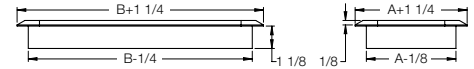

Floor/Ceiling Register with Mounting Holes

Steel - Painted

- All-steel construction
- Durable powder-coat painted finish
- Rolled fin for strength and safety
- Widespread air diffusion
- Pre-drilled holes for quick and easy ceiling installation
- Mounting screws included

Louvered Design

SKU #	DIMENSION	DESCRIPTION	FINISH	CTN QTY	UPC CODE
RG0128	3" x 10"	Louvered Ceiling Register	White	10	063467115816
RG0127	3" x 10"	Louvered Ceiling Register (Bulk)	White	36	063467122784
RG0133	4" x 10"	Louvered Ceiling Register	White	10	063467121671
RG0132	4" x 10"	Louvered Ceiling Register (Bulk)	White	24	063467115823
RG0137	4" x 12"	Louvered Ceiling Register	White	10	063467127369

Floor/Ceiling Register

Polystyrene

- High-impact polystyrene construction
- Rust proof and scratch resistant
- Three position 100% damper shut-off
- Knockout on each end for ceiling installation