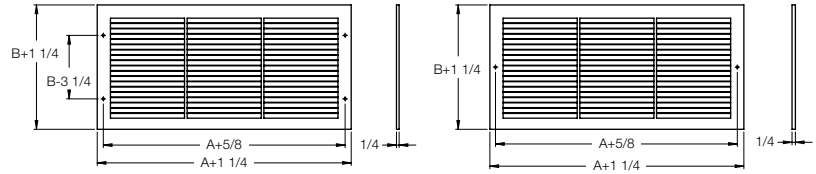

Aluminum

- One-piece all aluminum construction
- For sidewall or ceiling applications
- 1/3" spaced fins set at 20° angle
- 3/16" margin turnback
- Durable aluminum mill finish

Louvered Design

SKU #	DIMENSION	DESCRIPTION	FINISH	CTN QTY	UPC CODE
RG1415	16" x 4"	Return Air Sidewall Grille	Aluminum	50	063467732808
RG1416	16" x 6"	Return Air Sidewall Grille	Aluminum	40	063467732815
RG1417	16" x 8"	Return Air Sidewall Grille	Aluminum	30	063467732822

Steel - Painted

- One-piece all steel construction
- For sidewall or ceiling applications
- 1/3" spaced fins set at 20° angle
- 3/16" margin turnback
- Durable powder-coat painted finish