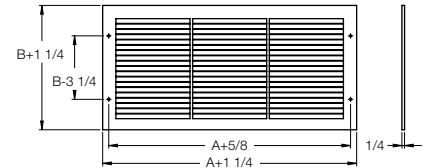

Return Air Grilles

Steel - Painted

Louvered Design

SKU #	DIMENSION	DESCRIPTION	FINISH	CTN QTY	UPC CODE
RG0532	30" x 4"	Return Air Sidewall Grille	White	10	063467128120
RG0540	30" x 6"	Return Air Sidewall Grille	White	10	063467122142
RG0550	30" x 8"	Return Air Sidewall Grille	White	10	063467123316
RG0525	30" x 10"	Return Air Sidewall Grille	White	10	063467128090
RG0528	30" x 12"	Return Air Sidewall Grille	White	10	063467128113

Polystyrene

- High-density polystyrene construction
- For sidewall or ceiling applications
- Rounded corners for safety
- For sidewall or ceiling applications

- 1/3" spaced fins set at 20° angle
- 3/16" margin turnback
- Rust proof and scratch resistant

Louvered Design

SKU #	DIMENSION	DESCRIPTION	FINISH	CTN QTY	UPC CODE
RG3010	12" x 6"	Polystyrene Return Air Sidewall Grille	White	10	063467841104
RG2292	12" x 8"	Polystyrene Return Air Sidewall Grille	White	10	063467840770
RG3011	14" x 6"	Polystyrene Return Air Sidewall Grille	White	10	063467841111
RG2293	14" x 8"	Polystyrene Return Air Sidewall Grille	White	10	063467840787
RG3012	18" x 6"	Polystyrene Return Air Sidewall Grille	White	10	063467841128
RG2294	18" x 8"	Polystyrene Return Air Sidewall Grille	White	10	063467840794
RG3013	20" x 6"	Polystyrene Return Air Sidewall Grille	White	10	063467841135
RG2295	20" x 8"	Polystyrene Return Air Sidewall Grille	White	10	063467840800
RG3014	24" x 6"	Polystyrene Return Air Sidewall Grille	White	10	063467841142
RG2296	24" x 8"	Polystyrene Return Air Sidewall Grille	White	10	063467840817
RG3015	30" x 6"	Polystyrene Return Air Sidewall Grille	White	10	063467841159
RG2297	30" x 8"	Polystyrene Return Air Sidewall Grille	White	10	063467840824

Return Air Filter Grille

Steel - Painted