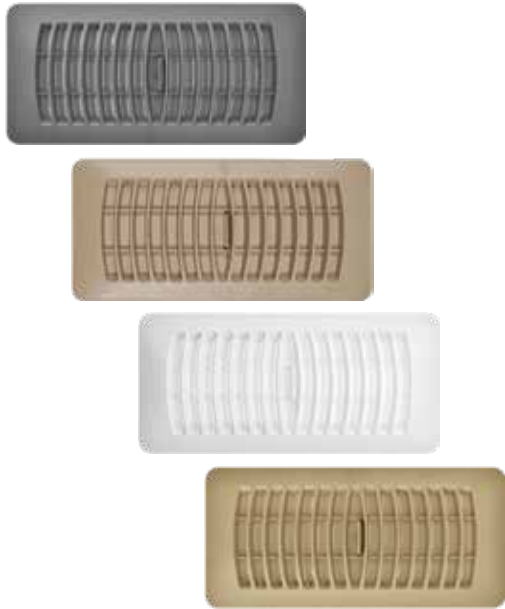

Floor/Ceiling Register Polystyrene

Louvered Design

SKU #	DIMENSION	DESCRIPTION	FINISH	CTN QTY	UPC CODE
RG1450	2.25" x 12"	Louvered Polystyrene Register	Grey	9	063467734635
RG1428	3" x 10"	Louvered Polystyrene Register	Grey	8	063467733409
RG1442	3" x 10"	Louvered Polystyrene Register (Bulk)	Grey	30	063467734055
RG1429	4" x 10"	Louvered Polystyrene Register	Grey	9	063467733416
RG1443	4" x 10"	Louvered Polystyrene Register (Bulk)	Grey	22	063467734062
RG1453	2.25" x 12"	Louvered Polystyrene Register	Taupe	9	063467734666
RG1325	3" x 10"	Louvered Polystyrene Register	Taupe	8	063467732297
RG1444	3" x 10"	Louvered Polystyrene Register (Bulk)	Taupe	30	063467734079
RG1326	4" x 10"	Louvered Polystyrene Register	Taupe	9	063467732303
RG1445	4" x 10"	Louvered Polystyrene Register (Bulk)	Taupe	22	063467734086
RG1462	4" x 12"	Louvered Polystyrene Register	Taupe	9	063467734758
RG1449	2.25" x 12"	Louvered Polystyrene Register	White	9	063467734628
RG1289	3" x 10"	Louvered Polystyrene Register	White	8	063467731641
RG3310	3" x 10"	Louvered Polystyrene Register (6 Pack)	White	10x6pk	063467882107
RG1438	3" x 10"	Louvered Polystyrene Register (Bulk)	White	30	063467734093
RG3311	4" x 10"	Louvered Polystyrene Register (6 Pack)	White	8x6pk	063467882114
RG1292	4" x 10"	Louvered Polystyrene Register	White	9	063467731672
RG1439	4" x 10"	Louvered Polystyrene Register (Bulk)	White	22	063467734109
RG1458	4" x 12"	Louvered Polystyrene Register	White	9	063467734710
RG1527	4" x 12"	Louvered Polystyrene Register (Bulk)	White	22	063467735120
RG1948	3" x 10"	Louvered Polystyrene Register (Bulk)	Tan	30	063467825098
RG1949	4" x 10"	Louvered Polystyrene Register (Bulk)	Tan	22	063467825104