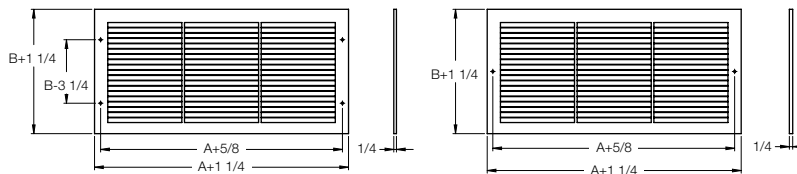

Louvered Design

SKU #	DIMENSION	DESCRIPTION	FINISH	CTN QTY	UPC CODE
RG0413	14" x 6"	Return Air Sidewall Grille	Polished Brass	10	063467115755
RG0424	14" x 8"	Return Air Sidewall Grille	Polished Brass	10	063467115762
RG0535	30" x 6"	Return Air Sidewall Grille	Polished Brass	10	063467115793
RG0545	30" x 8"	Return Air Sidewall Grille	Polished Brass	10	063467115809
RG2048	12" x 6"	Return Air Sidewall Grille	Pewter	10	063467831785
RG2049	12" x 8"	Return Air Sidewall Grille	Pewter	10	063467831792
RG2050	14" x 6"	Return Air Sidewall Grille	Pewter	10	063467831808
RG2051	14" x 8"	Return Air Sidewall Grille	Pewter	10	063467831815
RG2052	24" x 6"	Return Air Sidewall Grille	Pewter	10	063467831822
RG2053	24" x 8"	Return Air Sidewall Grille	Pewter	10	063467831839
RG2054	30" x 6"	Return Air Sidewall Grille	Pewter	10	063467831846
RG2055	30" x 8"	Return Air Sidewall Grille	Pewter	10	063467831853