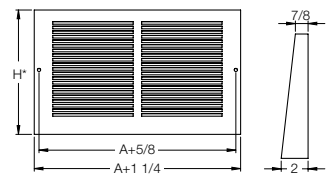

Baseboard Grille - 2" Projection

Steel - Painted

- All-steel construction
- 1/3" spaced fins set at 20° angle
- 2" base extension
- Durable powder-coat painted finish