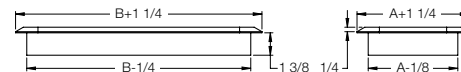

1.5mm Stamped Steel - Painted Finish

- Crafted for beauty and durability
- Designed to complement the most popular floor finishes
- Textured powder-coat painted finish
- Polystyrene rust proof body and damper control