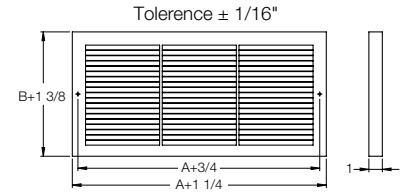

Baseboard Grille Steel - Plated

- One-piece all-steel construction
- 1/3" spaced fins set at 20° angle
- 7/8" margin turnback
- Durable decorative electroplated finish

Louvered Design

SKU #	DIMENSION	DESCRIPTION	FINISH	CTN QTY	UPC CODE
RG0029	14" x 6"	Baseboard Grille	Polished Brass	10	063467116066
RG0038	14" x 8"	Baseboard Grille	Polished Brass	10	063467116073
RG0100	30" x 8"	Baseboard Grille	Polished Brass	10	063467116110
RG2042	14" x 6"	Baseboard Grille	Pewter	10	063467831723
RG2043	14" x 8"	Baseboard Grille	Pewter	10	063467831730
RG2044	24" x 6"	Baseboard Grille	Pewter	10	063467831747
RG2045	24" x 8"	Baseboard Grille	Pewter	10	063467831754
RG2046	30" x 6"	Baseboard Grille	Pewter	10	063467831761
RG2047	30" x 8"	Baseboard Grille	Pewter	10	063467831778

Steel - Painted

- One-piece all-steel construction
- 1/3" spaced fins set at 20° angle
- 7/8" margin turnback
- Durable powder-coat painted finish