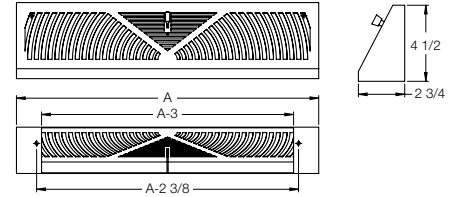

Baseboard Diffuser

Steel - Painted

- All-steel construction
- 2-1/2" base extension
- Single valve volume control damper
- Fan shaped sunburst pattern spreads air over wide area
- Durable powder-coat painted finish