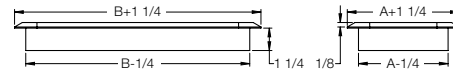

Louvered Design - Flat Top

SKU #	DIMENSION	DESCRIPTION	FINISH	CTN QTY	UPC CODE
RG2144	3" x 10"	Flat Top Louvered Polystyrene Register	Brown	36	063467837442
RG2145	4" x 10"	Flat Top Louvered Polystyrene Register	Brown	24	063467837459
RG2300	3" x 10"	Flat Top Louvered Polystyrene Register	Taupe	36	063467849698
RG2301	4" x 10"	Flat Top Louvered Polystyrene Register	Taupe	24	063467849704
RG2146	3" x 10"	Flat Top Louvered Polystyrene Register	White	36	063467837466
RG2147	4" x 10"	Flat Top Louvered Polystyrene Register	White	24	063467837473