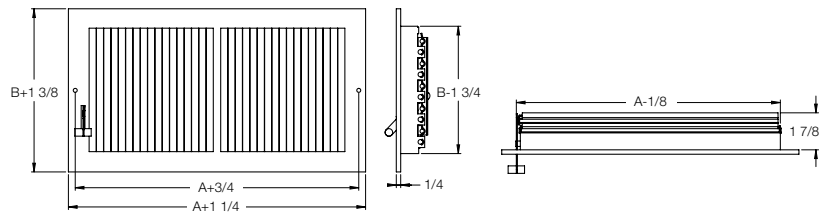

Return Air Filter Grille

Steel - Painted

- All-steel construction
- 1/3" spaced fins set at 20° angle
- 3/16" margin turnback
- Durable powder-coat painted finish
- * Filter sold separately