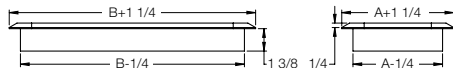

POPUP Louvered Design - Register & Deflector

SKU #	DIMENSION	DESCRIPTION	FINISH	CTN QTY	UPC CODE
RG3054	3" x 10"	Pop-Up Polystyrene Register	Almond	15	063467825883
RG3055	4" x 10"	Pop-Up Polystyrene Register	Almond	12	063467825890
RG1964	4" x 12"	Pop-Up Polystyrene Register	Almond	8	063467825906
RG3060	3" x 10"	Pop-Up Polystyrene Register	Tan	15	063467825944
RG3061	4" x 10"	Pop-Up Polystyrene Register	Tan	12	063467825951
RG1970	4" x 12"	Pop-Up Polystyrene Register	Tan	8	063467825968
RG3051	3" x 10"	Pop-Up Polystyrene Register	White	15	063467825838
RG3052	4" x 10"	Pop-Up Polystyrene Register	White	12	063467825845
RG1961	4" x 12"	Pop-Up Polystyrene Register	White	8	063467825852