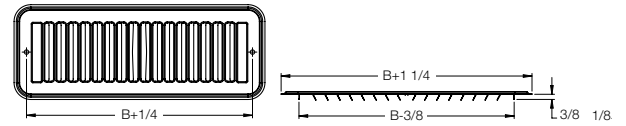

Toe Space Grille

Steel - Painted

- All-steel construction
- Can be used for supply or return air
- Durable powder-coat painted finish
- Rolled fin for strength and safety
- Pre-drilled holes for quick and easy installation

Louvered Design