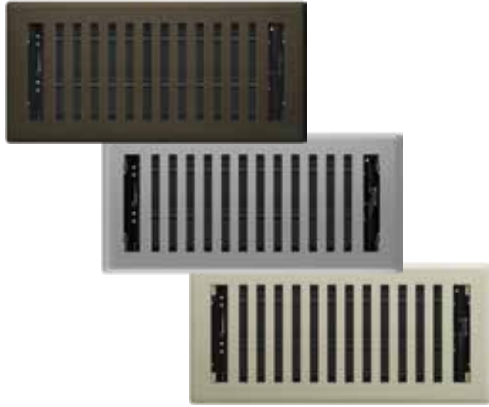

1.5mm Stamped Steel - Painted Finish

Montezuma Design

SKU #	DIMENSION	DESCRIPTION	FINISH	CTN QTY	UPC CODE
RG3432	2.25" x 12"	Montezuma Floor Register	Bronze Age	5	063467888024
RG3433	3" x 10"	Montezuma Floor Register	Bronze Age	5	063467888031
RG3434	4" x 10"	Montezuma Floor Register	Bronze Age	5	063467888048
RG3435	4" x 12"	Montezuma Floor Register	Bronze Age	5	063467888055
RG3436	6" x 10"	Montezuma Floor Register	Bronze Age	5	063467888062
RG3442	2.25" x 12"	Montezuma Floor Register	Grey Granite	5	063467888123
RG3443	3" x 10"	Montezuma Floor Register	Grey Granite	5	063467888130
RG3444	4" x 10"	Montezuma Floor Register	Grey Granite	5	063467888147
RG3445	4" x 12"	Montezuma Floor Register	Grey Granite	5	063467888154
RG3446	6" x 10"	Montezuma Floor Register	Grey Granite	5	063467888161
RG3427	2.25" x 12"	Montezuma Floor Register	Satin Nickel	5	063467887973
RG3428	3" x 10"	Montezuma Floor Register	Satin Nickel	5	063467887980
RG3429	4" x 10"	Montezuma Floor Register	Satin Nickel	5	063467887997
RG3430	4" x 12"	Montezuma Floor Register	Satin Nickel	5	063467888000
RG3431	6" x 10"	Montezuma Floor Register	Satin Nickel	5	063467888017

Floor Registers & Grilles

Steel - Plated

- All-steel construction
- Durable decorative electroplated finish
- Rolled fin for strength and safety
- Widespread air diffusion
- Easy to operate damper control