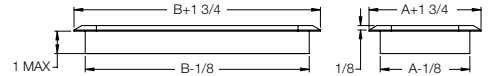

Louvered Design

SKU #	DIMENSION	DESCRIPTION	FINISH	CTN QTY	UPC CODE
RG0553	6" x 6"	Return Air Sidewall Grille	White	10	063467128168
RG0558	8" x 4"	Return Air Sidewall Grille	White	10	063467128199
RG0564	8" x 6"	Return Air Sidewall Grille	White	10	063467115359
RG0569	8" x 8"	Return Air Sidewall Grille	White	10	063467128236
RG0341	10" x 4"	Return Air Sidewall Grille	White	10	063467123071
RG0351	10" x 6"	Return Air Sidewall Grille	White	10	063467122104
RG0358	10" x 8"	Return Air Sidewall Grille	White	10	063467123088
RG0333	10" x 10"	Return Air Sidewall Grille	White	10	063467127604
RG0375	12" x 4"	Return Air Sidewall Grille	White	10	063467123118
RG0385	12" x 6"	Return Air Sidewall Grille	White	10	063467122111
RG0392	12" x 8"	Return Air Sidewall Grille	White	10	063467123149
RG0362	12" x 10"	Return Air Sidewall Grille	White	10	063467127635
RG0368	12" x 12"	Return Air Sidewall Grille	White	10	063467127659
RG0408	14" x 4"	Return Air Sidewall Grille	White	10	063467127710
RG0418	14" x 6"	Return Air Sidewall Grille	White	10	063467122128
RG0428	14" x 8"	Return Air Sidewall Grille	White	10	063467122159
RG0397	14" x 10"	Return Air Sidewall Grille	White	10	063467127673
RG0401	14" x 12"	Return Air Sidewall Grille	White	10	063467127697
RG0402	14" x 14"	Return Air Sidewall Grille	White	10	063467732327
RG0441	16" x 4"	Return Air Sidewall Grille	White	10	063467127772
RG0446	16" x 6"	Return Air Sidewall Grille	White	10	063467127796
RG0455	16" x 8"	Return Air Sidewall Grille	White	10	063467127802
RG0432	16" x 10"	Return Air Sidewall Grille	White	10	063467127734
RG0435	16" x 12"	Return Air Sidewall Grille	White	10	063467127758
RG0464	18" x 4"	Return Air Sidewall Grille	White	10	063467127864
RG0469	18" x 6"	Return Air Sidewall Grille	White	10	063467123217
RG0474	18" x 8"	Return Air Sidewall Grille	White	10	063467127888
RG0459	18" x 10"	Return Air Sidewall Grille	White	10	063467127826
RG0462	18" x 12"	Return Air Sidewall Grille	White	10	063467127840
RG0484	20" x 4"	Return Air Sidewall Grille	White	10	063467127956
RG0488	20" x 6"	Return Air Sidewall Grille	White	10	063467127970
RG0493	20" x 8"	Return Air Sidewall Grille	White	10	063467128007
RG0477	20" x 10"	Return Air Sidewall Grille	White	10	063467127901
RG0481	20" x 12"	Return Air Sidewall Grille	White	10	063467127925
RG0505	24" x 4"	Return Air Sidewall Grille	White	10	063467128069
RG0513	24" x 6"	Return Air Sidewall Grille	White	10	063467122135
RG0522	24" x 8"	Return Air Sidewall Grille	White	10	063467123293
RG0497	24" x 10"	Return Air Sidewall Grille	White	10	063467128021
RG0502	24" x 12"	Return Air Sidewall Grille	White	10	063467128045