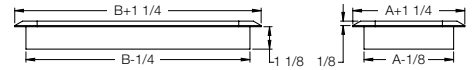

Steel - Painted

- All-steel construction
- Durable powder-coat painted finish
- Rolled fin for strength and safety
- Widespread air diffusion
- Easy to operate damper control