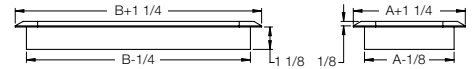

1.5mm Stamped Steel - Painted Finish

Montezuma Design

SKU #	DIMENSION	DESCRIPTION	FINISH	CTN QTY	UPC CODE
RG3432	2.25" x 12"	Montezuma Floor Register	Bronze Age	5	063467888024
RG3433	3" x 10"	Montezuma Floor Register	Bronze Age	5	063467888031
RG3434	4" x 10"	Montezuma Floor Register	Bronze Age	5	063467888048
RG3435	4" x 12"	Montezuma Floor Register	Bronze Age	5	063467888055
RG3436	6" x 10"	Montezuma Floor Register	Bronze Age	5	063467888062
RG3442	2.25" x 12"	Montezuma Floor Register	Grey Granite	5	063467888123
RG3443	3" x 10"	Montezuma Floor Register	Grey Granite	5	063467888130
RG3444	4" x 10"	Montezuma Floor Register	Grey Granite	5	063467888147
RG3445	4" x 12"	Montezuma Floor Register	Grey Granite	5	063467888154
RG3446	6" x 10"	Montezuma Floor Register	Grey Granite	5	063467888161
RG3427	2.25" x 12"	Montezuma Floor Register	Satin Nickel	5	063467887973
RG3428	3" x 10"	Montezuma Floor Register	Satin Nickel	5	063467887980
RG3429	4" x 10"	Montezuma Floor Register	Satin Nickel	5	063467887997
RG3430	4" x 12"	Montezuma Floor Register	Satin Nickel	5	063467888000
RG3431	6" x 10"	Montezuma Floor Register	Satin Nickel	5	063467888017

Floor Registers & Grilles

Steel - Plated

- All-steel construction
- Durable decorative electroplated finish
- Rolled fin for strength and safety
- Widespread air diffusion
- Easy to operate damper control

Louvered Design