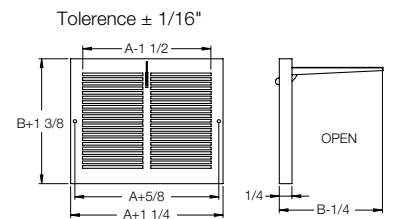

Baseboard Register

Steel - Painted

- All-steel construction
- Single valve volume control damper
- 1/3" spaced fins set at 20° angle
- 7/8" margin turnback
- Durable powder-coat painted finish