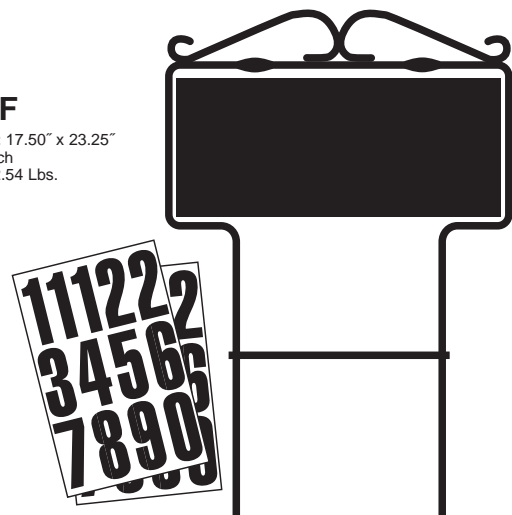

- Stylish, black plastic frame
- 24 – 4" self-adhesive die-cut numbers included
- Mounting screws included

AK-400

FRAME SIZE:
 PACK: 3 Each
 WEIGHT: 1.85 Lbs.

911 Address Plate

- Predrilled, heavy-duty plate can be attached for horizontal or vertical applications
- Addressplate and house numbers combine to improve visibility
- A generous supply of 3" reflective house numbers are included in each package

911

SIZE: 4.625" x 18" plate
 CARD SIZE: 5.625" x 19.5"
 PACK: 5 Each
 WEIGHT: 4.00 Lbs.

Mailbox Name & Address Kit

- Durable plastic name plate
- Includes mounting hardware and vinyl self-adhesive numbers and letters

AK-270

CARD SIZE: 7" x 18"
 PACK: 5 Each
 WEIGHT: 1.38 Lbs.

House Numbering Kits

- Wrought-iron frame
- Heavy-duty number plate
- Vinyl, self-adhesive numbers

500-GF

CARD SIZE: 17.50" x 23.25"
 PACK: 5 Each
 WEIGHT: 12.54 Lbs.