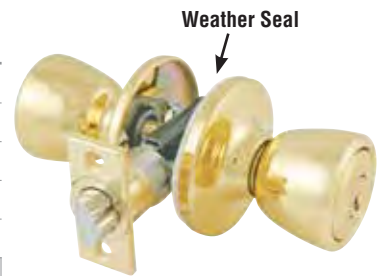

Clamshell	Key	Polished Brass	Stainless Steel	
Entry - Keyed Different	KW1	44260	44261	Adjustable Latch
Privacy - Bed & Bath	-	44262	44263	2-3/8" Latch
Passage - Hall & Closet	-	44264	44265	2-3/8" Latch
Deadbolt Single KD	KW1	44267	44268	Adjustable Latch
Entry and Deadbolt	KW1	44266	—	Adjustable Latch
All Packed 6/24