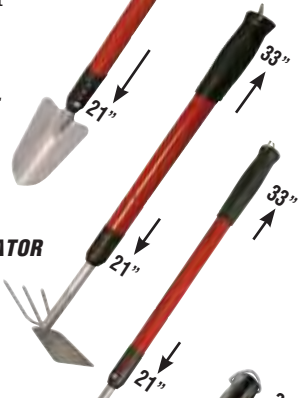

ROTARY CULTIVATOR

GWC1
pk. 4

- 3 Removable Tine Heads for Versatility
- Long-Lasting Strong Durable Materials
- Comfort Grip Handle with Convenient Hanging Hook
- Serrated Tines Break Up Compacted Dirt Easily

DELUXE TELESCOPIC HANDLE GARDEN TOOLS

Adjustable Handle Extends from 21-33"
Rubberized Comfort Grip Handle
Steel Construction
Convenient Hang Ring

TROWEL

LG2018
pk. 12

CULTIVATOR

LG2014
pk. 12

RAKE

LG2015
pk. 12