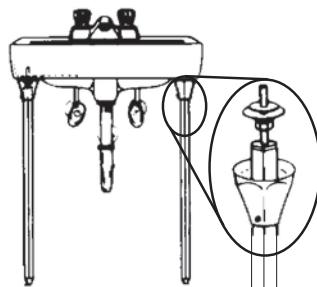

Lav Legs (Basin Leg)

- Top of Leg Attaches to Bottom of Sink.
- All Mounting Hardware Included
- Decorative Hex Bell Flange
- Adjustable Legs — 28-1/4" to 29-1/2"

0964 1 Pr/Box pk. 1/12

COMMERCIAL PAPER ROLLERS

- Recessed Mount
- 5-1/4" x 5-1/4" x 2"
- Spring Loaded White Plastic Roller
- Furnished with Screws and Mounting Bracket