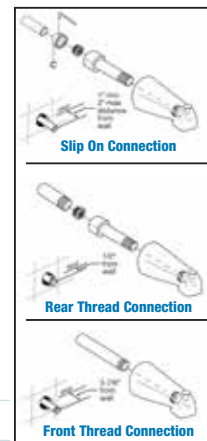

C1855 Spout Carded pk. 3

C1856 Diverter Spout Carded pk. 3

Non Diverter Spout

- Die-Cast
- Nose Thread

C1852 Chrome Plated 1/2" IPS Thread Carded pk. 3

Diverter Spout, Threads at Nose

- Die-Cast
- Nose Thread 1/2" IPS

C1853 Chrome Plated Carded pk. 3

Diverter Spout with 1/2" MPT Shower Outlet

- Die-Cast
- Rear Thread (3/4" or 1/2")
- Top Shower Adapter

C1854 3/4" & 1/2" IPS Chrome Plated Carded pk. 3

Bath Waste & Overflow, Complete

C2297 1-1/2" Lift and Turn, White PP Display Box pk. 1/20

C2298 1-1/2" Trip Lever, White PP Display Box pk. 1/20

C2999 1-1/2" Toe Touch, White PP Display Box pk. 1/20

C2480 1-1/2" Trip Lever, Brass Display Box pk. 1/12