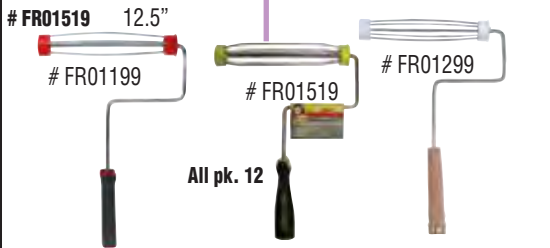

ROLLER FRAMES

9" PROFESSIONAL FRAMES 5-WIRE CAGE

- 5/16" Diameter Main Rod

ITEM	LENGTH	ITEM	LENGTH
# FR01199	15.5"	# FR01299	15.5"
# FR01519	12.5"		

All pk. 12

DELUXE PRO FRAMES 5-WIRE CAGE

- Extra Heavy Duty Rib Cage and Caps.
- Comfortable Grip Handle with Threaded Metal Ferrule
- 5/16" Diameter Main Rod
- Metal Ferrule