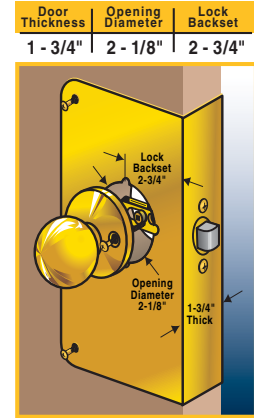

SINGLE DOOR PROTECTOR — CLAMSHELL

- One Piece Construction
- Standard Installation 2-1/8" Hole Diameter