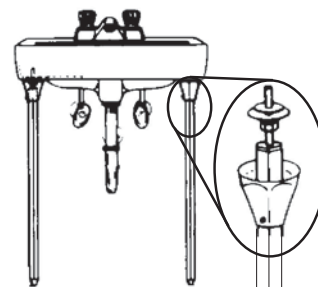

Lav Legs (Basin Leg)

- Top of Leg Attaches to Bottom of Sink.
- All Mounting Hardware Included
- Decorative Hex Bell Flange
- Adjustable Legs – 28-1/4" to 29-1/2"