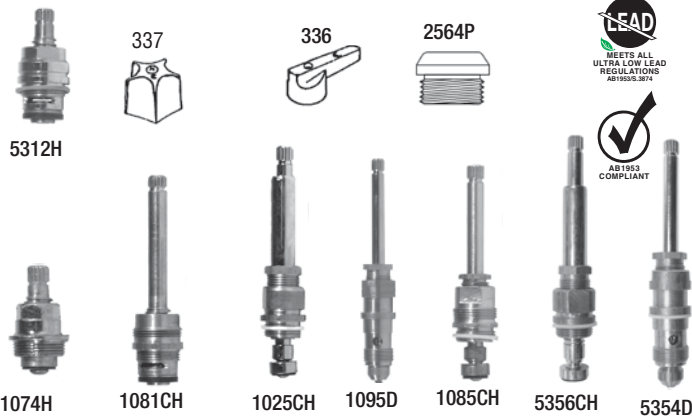

PARTS FOR SAVOY*

ITEM #	AB1953	TYPE	DESCRIPTION	PUT-UP	PACK
# 1074H					
# 1081CH					
# 1025CH					
# 1095D					
# 1085CH					
# 5356CH					
# 5354D					
# 1074C	*	Stem	Cold for Lav/Kit Rep#A-68	Bulk	pk. 10/50
# 1074H	*	Stem	Cold for Lav/Kit Rep#A-68	Bulk	pk. 10/50
# 5312C	*	Stem	Cold for Lav/Kit Rep#A-55	Bulk	pk. 10/50
# 5312H	*	Stem	Hot for Lav/Kit Rep#A-55	Bulk	pk. 10/50
# 1081CH		Stem	Hot/Cold for Tub/Shower Rep#A-56	Bulk	pk. 10/50
# 1085CH		Stem	Hot/Cold for Tub/Shower Rep#A-46	Bulk	pk. 10/50
# 1025CH		Stem	Hot/Cold for Tub/Shower Rep#A-1&134A	Bulk	pk. 10/50
# 5356CH		Stem	Hot/Cold for Tub/Shower Diverter for Tub/Shower	Bulk	pk. 1/25
# 1095D		Stem	Rep#A-47	Bulk	pk. 1/25
# 5354D		Stem	Diverter for Tub/Shower	Bulk	pk. 1/25
# 336		Handles	Canopy lever Lav/Kitchen	Pr/Bag	pk. 5/25
# 337		Handles	Canopy Tub/Shower	Pr/Bag	pk. 5/25
# 2564P		Seats	35/64"(9/16") x20T	Bulk	pk. 10/500