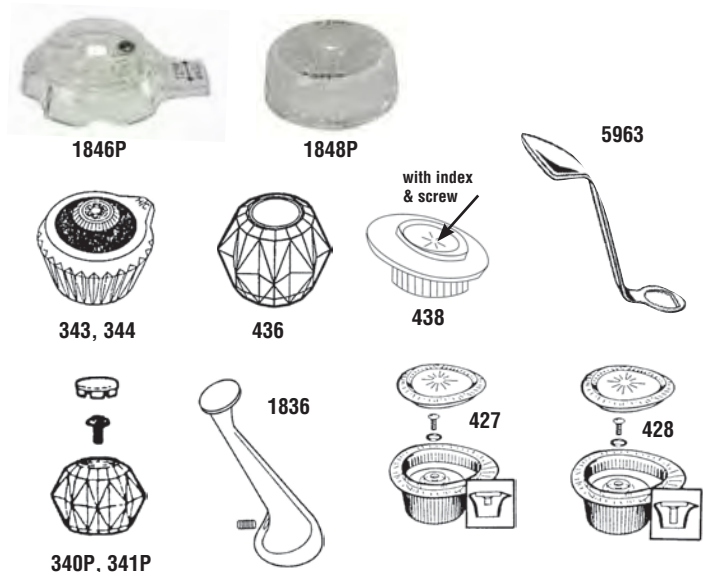

CARDED

FITS BRAND	TYPE		
Delta/Peerless*	LAV	# C340	pk. 6
Delta*	KITCHEN	# C1836	pk. 4
Delta/Peerless*	TUB/SHOWER	# C341	pk. 6
Moen* Teardrop	LAV	# C427	pk. 6
Moen* Teardrop	TUB	# C428	pk. 6

*Brand Names mentioned in this catalog reference OEM Manufacturers. Please do not confuse AQUA PLUMB® with the OEM Mfgr. whose parts these are intended to replace.