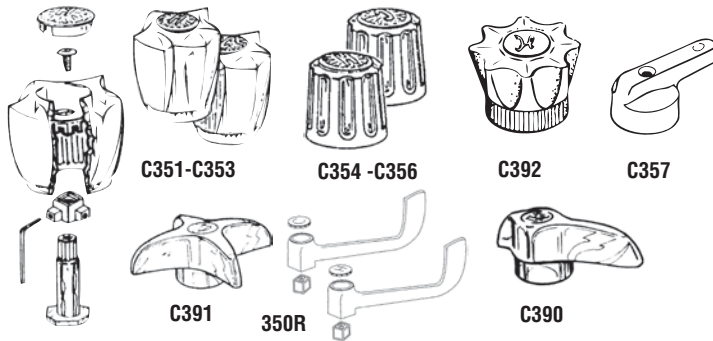

UNIVERSAL HANDLES

Assorted Styles

ITEM#	STYLE	FITS	Put-Up	PACK
# C351	Acrylic	SMALL - Hot / Cold	Pr/Card	pk. 3
# C352	Acrylic	LARGE - Hot / Cold	Pr/Card	pk. 3
# C353	Acrylic	DIV.	Ea/Card	pk. 3
# C351A	Acrylic	SMALL - Hot/Cold/Div	EA/Card	pk. 3/72
# C352A	Acrylic	LARGE - Hot/Cold/Div	EA/Card	pk. 3/72
# C354	Chrome	SMALL - Hot / Cold	Pr/Card	pk. 3
# C355	Chrome	LARGE - Hot / Cold	Pr/Card	pk. 3
# C356	Chrome	DIV.	Ea/Card	pk. 3
# C390	Chrome	LEVER - Hot / Cold	Pr/Card	pk. 3
# C391	Chrome	CROSS - Hot / Cold	Pr/Card	pk. 3
# C392	Acrylic	H/C w/REMOVE SKIRT	Pr/Card	pk. 3
# 350R	Chrome	BLADE-STYLE	Pr/Bagged	pk. 3
# C357	Chrome	CANOPY LEVER - H/C	Pr/Card	pk. 3