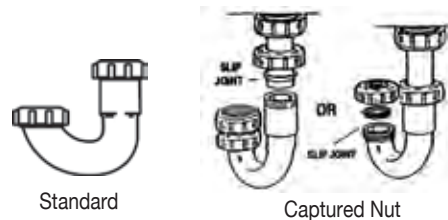

J-Bends

- White PP

# 2210AP	1-1/4"	Bulk	pk. 5/25
# 2210P	1-1/2"	Bulk	pk. 5/25
# C2210	1-1/2"	Display Bag	pk. 1/5
# 2211P	1-1/2", Reverse Nut	Bulk	pk. 5/25