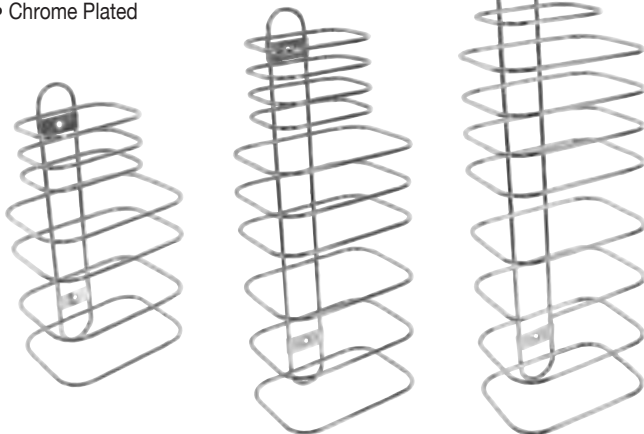

4170 Boxed pk. 5/25

Metal Dispenser

- Easy Refill
- Chrome Finish

630000 Boxed pk. 6

TOWEL HOLDERS

Wire Towel Rack

- Accommodates 1 Wash Cloth, 1 Hand Towel and 1 Bath Towel per Guest
- Furnished with Mounting Hardware
- Chrome Plated