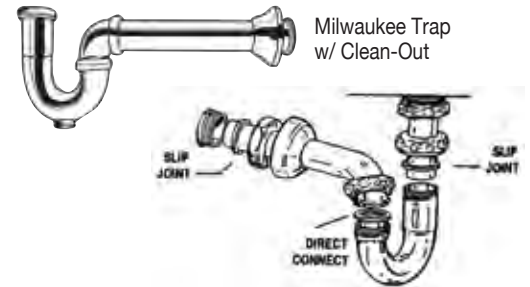

P-Trap Brass

	SIZE	FINISH	GAUGE	PUT-UP	
# C2270	1-1/4"	C.P.	22 Ga.	Display Bag	pk. 5
# 2271	1-1/2"	C.P.	22 Ga.	Boxed	pk. 1/25
# C2271	1-1/2"	C.P.	22 Ga.	Display Bag	pk. 1/25
# 2278A	1-1/4"	C.P.	20 Ga.	Boxed	pk. 1/25
# 2278	1-1/4"	C.P.	20 Ga. with Clean-Out	Boxed	pk. 1/25
# 2279A	1-1/2"	C.P.	20 Ga.	Boxed	pk. 1/25
# 2279	1-1/2"	C.P.	20 Ga. with Clean-Out	Boxed	pk. 1/25
# 2272	1-1/4"	C.P.	17 Ga.	Boxed	pk. 1/10
# 2272A	1-1/4"	C.P.	17 Ga. with Clean-Out	Boxed	pk. 1/10
# 2273	1-1/2"	C.P.	17 Ga.	Boxed	pk. 1/10
# 2273A	1-1/2"	C.P.	17 Ga. with Clean-Out	Boxed	pk. 1/10
# 2945010	1-1/2"	C.P.	20 Ga. Milwaukee P-Trap 17 Ga. Milwaukee P-Trap	Boxed	pk. 1/12
# 2945015	1-1/2"	C.P.	with Clean-Out	Boxed	pk. 1/12