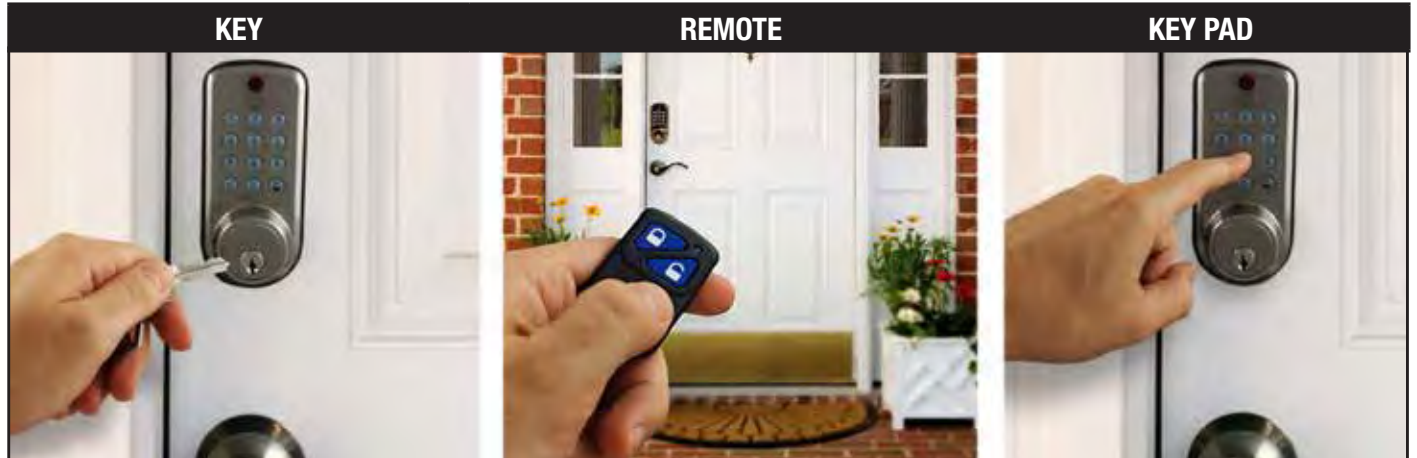

3 ACCESS OPTIONS

	Latch	Polished Brass	Antique Brass	Satin Nickel
Single Cylinder	2-Way Adjustable	43329	43328	43330
All Packed 1/10				
Remote Control		43335		
Packed 3/24