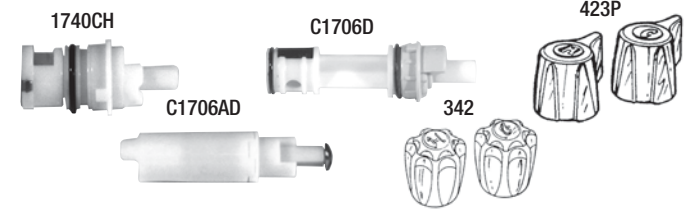

PARTS FOR DELTA*/DELEX*

ITEM #	AB1953	TYPE	DESCRIPTION	PUT-UP	PACK
# 1740CH	*	Stem	Hot or Cold H & C w/Seats & Spring	Bulk	pk. 10/100
# C1740CH	*	Stem	Hot or Cold H & C w/Seats & Spring	1/Card	pk. 4/48
# C1706D		Stem	Diverter	1/Card	pk. 4/40
# C1706AD		Stem	Extension	1/Card	pk. 4/40
# C342		Handles	Acrylic Hot & Cold	Pr/Card	pk. 1/12
# 342P		Handles	Acrylic Hot & Cold	Pr/Bulk	pk. 5/100
# 423P		Handles	C.P. Hot & Cold	Pr/Bulk	pk. 5/25