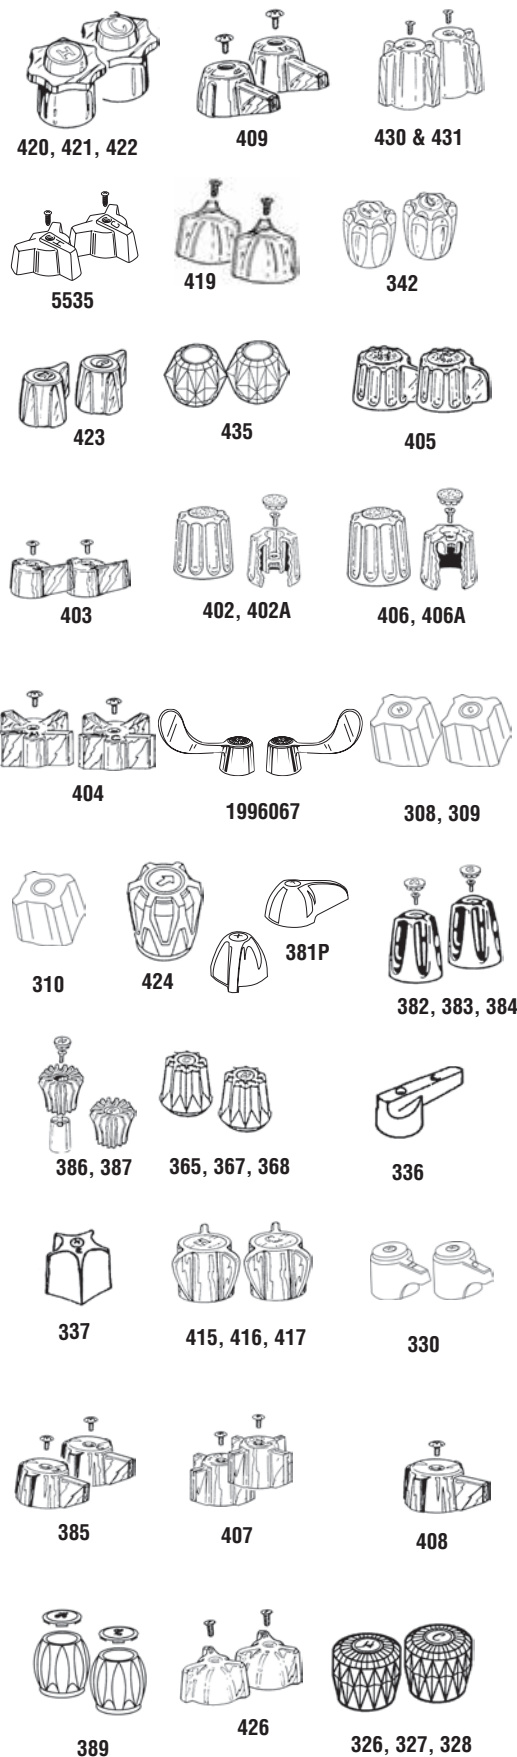

FITS BRAND		CARDED		Bulk	
AMER. STD.*	LAV.	—	—	# 420	pk. 10
AMER. STD.*	TUB	—	—	# 421	pk. 10
AMER. STD.*	DIV.	—	—	# 422	pk. 10
CENTRAL*	LAV.	# C409	pk. 3	—	—
CENTRAL*	TUB	# C430	pk. 3	# 430	pk. 10
CENTRAL*	DIV.	# C431	pk. 3	—	—
CENTRAL*	TUB	—	—	# 5535	pk. 10
CRANE*	LAV.	—	—	# 419	pk. 10
DELTA*	LAV. or KITCHEN	# C342	pk. 3	# 342P	pk. 10
DELTA*	LAV. or KITCHEN	—	—	# 423P	pk. 10
DELTA*	WIDESPREAD	—	—	# 435P	pk. 10
GERBER*	LAV. or KITCHEN	# C405	pk. 3	# 405	pk. 10
GERBER*	OLD STYLE LAV.	—	pk. 3	# 403	pk. 10
GERBER*	LONG BR. TUB	# C402	pk. 3	# 402	pk. 10
GERBER*	LONG BR. DIV.	# C402A	pk. 3	# 402A	pk. 10
GERBER*	SHORT BR. TUB	# C406	pk. 3	# 406	pk. 10
GERBER*	SHORT BR. DIV.	# C406A	pk. 3	# 406A	pk. 10
GERBER*	OLD STYLE TUB	—	—	# 404	pk. 10
GERBER*	WRIST/BLADE HDLS	—	—	# 1996067	pk. 10
KOHLER*TREND*	LAV.	—	—	# 308	pk. 10
KOHLER*TREND*	TUB	—	—	# 309	pk. 10
KOHLER*TREND*	DIV.	—	—	# 310	pk. 10
PHOENIX* & Others**	LAV	# C424	pk. 3	—	—
P/P* Crown Jewel*	LAV	—	—	# 381P	pk. 10
P/P* VERVE*	LAV.	# C383	pk. 3	# 383	pk. 10
P/P* VERVE*	TUB	# C384	pk. 3	# 384	pk. 10
P/P* VERVE*	DIV.	# C382	pk. 3	# 382	pk. 10
P/P* MARQUIS*	LAV.	—	—	# 386	pk. 10
P/P* MARQUIS*	TUB	—	—	—	pk. 10
P/P* WINDSOR*	LAV.	# C365	pk. 3	# 365P	pk. 10
P/P* WINDSOR*	TUB	# C367	pk. 3	—	—
P/P* WINDSOR*	DIV.	# C368	pk. 3	—	—
SAVOY*	CANOPY LEVER	—	—	# 336	pk. 10
SAVOY *	CANOPY "STAR"	—	—	# 337	pk. 10
SAYCO*	LAV.	# C415	pk. 3	—	—
SAYCO*	TUB	# C416	pk. 3	—	—
SAYCO*	DIV.	# C417	pk. 3	—	—
SPEAKMAN*	LAV.	—	pk. 3	# 330P	pk. 10
STERLING*	LAV.	# C385	pk. 3	# 385	pk. 10
STERLING*	TUB	# C407	pk. 3	—	—
STERLING*	DIV.	# C408	pk. 3	—	—
STERLING*	SQ. BR. LAV.	—	—	# 389	pk. 10
STREAMWAY*	LAV.	# C426	pk. 3	# 426P	pk. 10
VALLEY*	LAV.	—	—	# 326P	pk. 10
VALLEY*	TUB	—	—	# 327P	pk. 10
VALLEY*	DIV.	—	—	# 328P	pk. 10

**Also fits 3PC, Bristol*, Streamway*, Midcor*, Utopia* and Some Moen*.

*Brand Names mentioned in this catalog reference OEM Manufacturers. Please do not confuse AQUA PLUMB® with the OEM Mfrg. whose parts these are intended to replace.