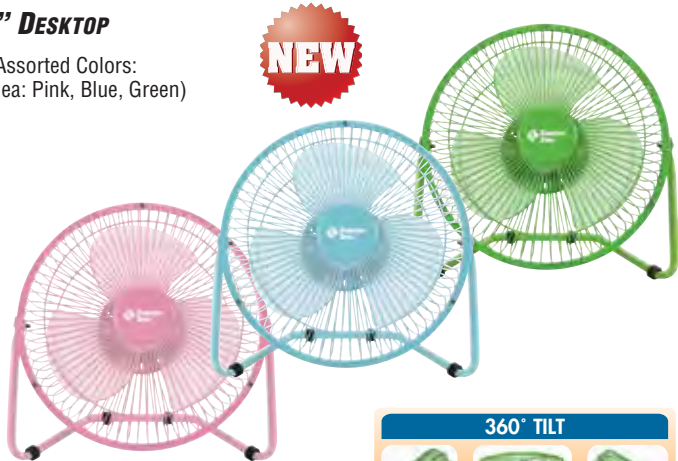

8" DESKTOP

3 Assorted Colors:
(2 ea: Pink, Blue, Green)