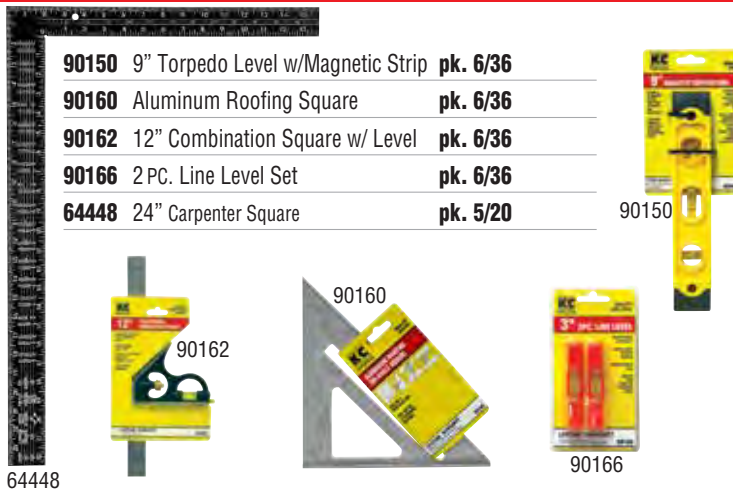

LEVELS & LAYOUT TOOLS

90150	9" Torpedo Level w/Magnetic Strip	pk. 6/36
90160	Aluminum Roofing Square	pk. 6/36
90162	12" Combination Square w/ Level	pk. 6/36
90166	2 PC. Line Level Set	pk. 6/36
64448	24" Carpenter Square	pk. 5/20

64448

CHALK & CHALK LINES

100 FT. LINE METAL BODY REEL & 4 OZ. BLUE CHALK SET

90172
pk. 6/36

270FT. LINE REEL

#18 Twisted Nylon

90170
pk. 6/36

8OZ. CHALK REFILL 6 PC. COUNTER DISPLAY

- Micro-Fine Quality Blue Marking Chalk for All Chalk Reels

90178
pk. 6/24

MEASURING TAPES

POWER LOCKING TAPES

- Smooth Power Return
- Stainless Belt Clip
- True Zero Blade Hook
- Neon High Visibility Case

ALL TAPE MEASURES
P.R. APPROVED