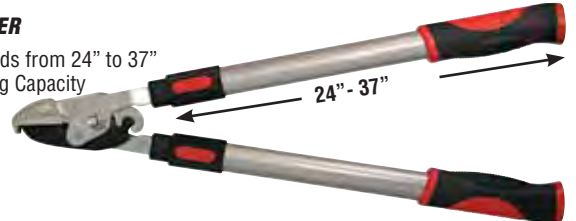

ANVIL LOPPER

- Handle Extends from 24" to 37"
- 1-1/2" Cutting Capacity

LG2005
pk. 6