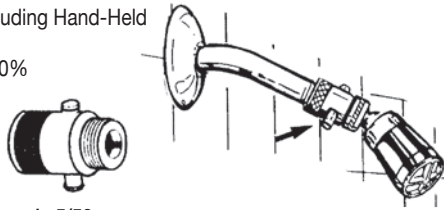

- Chrome Plated

0102 Stamped Steel Bulk pk. 25/2000

0140 Die Cast w/Set-Screw Bulk pk. 5/50

SHOWER ACCESSORIES

Shower Flow Control

- Fits All Shower Heads Including Hand-Held and Massaging Units
- Cuts Water Usage up to 60%
- Chrome Plated Brass