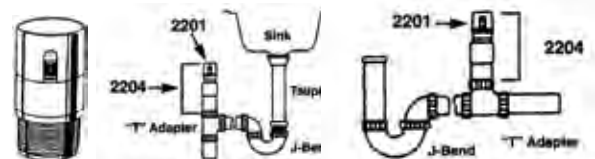

Trip Lever

Lift & Turn

Touch 'N Stop

Linkage