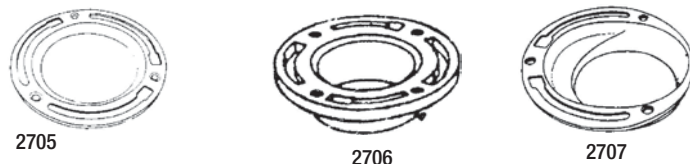

TOILET BOLTS

Closet Bolts • Brass Plated

- Complete with Nuts & Washers
- With Retainer Washers

SIZE	Carded	#Bulk #
1/4" x 2-1/4"	# C2740 pk.12pr	# 2740P pk. 100pr
1/4" x 3-1/2"	# C2741 pk.12pr	# 2741P pk. 100pr
5/16" x 2-1/4"	# C2743 pk.12pr	# 2743P pk. 100pr

Closet Bolts • Solid Brass

- Complete with Nuts & Washers

# 2735P	1/4" x 2-1/4"	Bulk	pk. 25/500
# 2736P	5/6" x 2-1/4"	Bulk	pk. 10/400

Closet Bolt & Screw Set

- Pair of Brass Plated Closet Bolts
- Pair of Brass Plated Closet Screws
- Carded Together

# C5653	Carded	pk. 12/144

Snap-Off Closet Bolts

- Solid Brass
- Pr/bag with Nuts and Washers

# 2728P	1/4" x 2-1/4"	Bulk	pk. 5/100
# 2729P	5/16" x 2-1/4"	Bulk	pk. 5/100
# 2729AP	5/16" x 3-1/4"	Bulk	pk. 5/200

Closet Screws Brass Plated

# C2730	1/4" x 2-1/4"	Carded	pk.12
# 2730P	1/4" x 2-1/4"	Bulk	pk. 20/100

Johnnie-Bolt

- Solid Brass
- 5/16" x 2-1/4"

# 90-124	Pair/Bag	pk. 10/ 100

FLOOR FLANGES

PVC Floor Flange

- Countersunk Holes for Mounting Screws

Item #	Description	Metal Ring	Knock Out		
# 7601001	4" x 3" One Piece	No	Yes	Bulk	pk. 1/25
# 7601004	4" One Piece	No	No	Bulk	pk. 1/25
# 7601008	4" Spigot	No	No	Bulk	pk. 1/25
# 7601009	3" Spigot	No	No	Bulk	pk. 1/25
# 7601002	4" x 3"	Yes	Yes	Bulk	pk. 1/25
# 7601005	4"	Yes	No	Bulk	pk. 1/25
# 7601003	3" Spigot	Yes	No	Bulk	pk. 1/25

FLOOR FLANGES continued

Brass Closet Floor Flanges, 4"

# 2705	14 oz.	Bulk	pk. 10/50
# 2706	Deep Seal	Bulk	pk. 1/50
# 2707	Offset	Bulk	pk. 1/50

Cast Iron Closet Floor Flange

# 0678	Straight	4" x 1-1/2"	Bulk	pk. 1/5/10
# 0679	Straight	4" x 2"	Bulk	pk. 1/5/10
# 0680	Straight	4" x 2-1/2"	Bulk	pk. 1/5/10

No-Caulk Closet Flange

- Cast Iron
- Four Stainless Bolts & Washers
- Neoprene Gasket Meets ASTM C564
- Push Over Cast Iron or Plastic Pipe, Anchor to Floor & Tighten S.S. Bolts

# 0690	Bulk	pk. 1/10

Stack 'n Seal Closet Flange Extenders

- Stack onto Existing Floor Flanges to Cure Height Problems Caused by Remolding, New Subfloors, New Ceramic Tile, or Other Changes
- With Caulk/Putty Groove for Positive, Watertight & Leak-Proof Installation
- 1/4" Thick
- White Plastic

# 2685	Bulk	pk. 6/36

Anchor Flange (Spanner Flange)

- Used to Repair Broken Closet Flanges
- Mounts to Floor to Stabilize Toilet
- Complete with Mounting Screws, Anchors and Washers

# 2727	Bulk	pk. 5/25

Spanner Flange

- Eliminates Need to Replace Broken Closet Flanges
- Use with Cast Iron, Plastic, Copper or Brass
- Place Under Broken Area of the Ring and Tighten Down

# 2714	Bulk	pk. 1/5/25