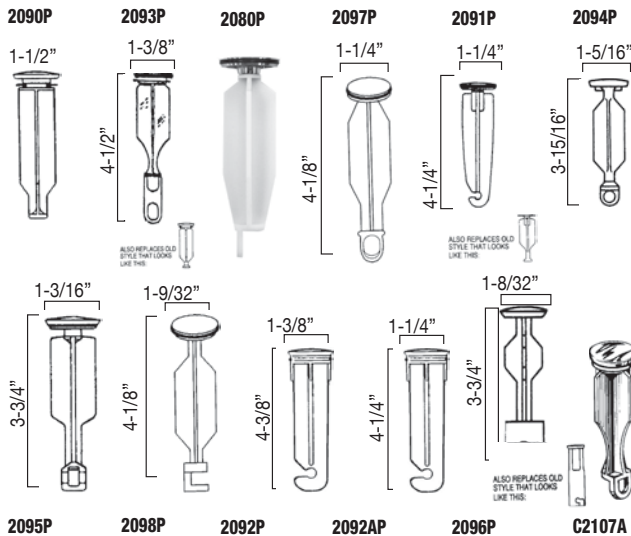

POP-UP ASSEMBLIES & PARTS

C.P. Brass Pop-Up Assembly

- Uses Stopper #2093P

# 2116	Display Box	pk. 1/25
# C2116	Carded	pk. 4/32

Satin Finish Brass Pop-Up Assembly

# C2116SN	Carded	pk. 4/32

Plastic Pop-Up Assembly

- C.P. Exposed Parts

# 2107	Bulk	pk. 10/50
# C2107	Carded	pk. 4/32

Flexible Pop-Up

- Chrome Finish- Exposed Parts

# C44130	Carded	pk. 4/24

SFS Pop-Up Basin Drain Stoppers

- Chrome Exposed Parts

Item#	Fits *	Ref#	Put-up	Packed
# 2090P	American Standard	70460	Bulk	10/50/100
# 2093P	Delta	5648	Bulk	10/50/100
# 2080P	Central	--	Bulk	5/25/200
# 2097P	Gerber	97-731	Bulk	10/50/100
# 2091P	Kohler	30124	Bulk	10/50/100
# 2094AP	Moen/Standyne	10709	Bulk	10/50/100
# 2095P	Price Pfister	972-691	Bulk	1/25/200
# 2098P	Sayco	E039	Bulk	10/50/100
# 2092P	Sterling Old Style	2048	Bulk	10/50/100
# 2092AP	Sterling New Style	--	Bulk	1/25/200
# 2096P	Valley, Harcraft	--	Bulk	10/50/100
	Union & Royal			
# C2107A	Most	--	Carded	1/5/50

Pop-Up Linkage Assembly

- Fits Most Pop-Ups on the Market Including Our Models

# 3493	Bulk	pk. 5/25
# C3493	Carded	pk. 6/60

Universal Pop-Up Ball Rod Assembly

- Set/Bag
- Three Different Sizes
- Lever End of Ball May Be Trimmed to Length
- Fits Almost Every Brand

# 3490	Bulk	pk. 5/25

Clevis Clip

- Spring Steel

# 2122	Bulk	pk. 10/1000

Mack Washers

- Rubber

ITEM	TYPE	OD	FITS	PACK
# 2759P	1-1/4" Standard	2"	PO or CO Plug	Bulk pk. 25/100/250
# 2767P	1-1/4" Wide	2-3/8"	PO or CO Plug	Bulk pk. 25/100/250
# 2768P	1-1/2"	2-3/8"	Pop-Up	Bulk pk. 25/100/500