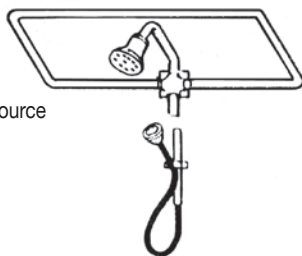

Add-a-Shower / Portable Shower

- 24" x 42"
- Aluminum
- Rectangular
- With 36" Ceiling Support and Flange
- With Hose and Ball to Attach to Water Source

0255   Boxed   pk. 1/12