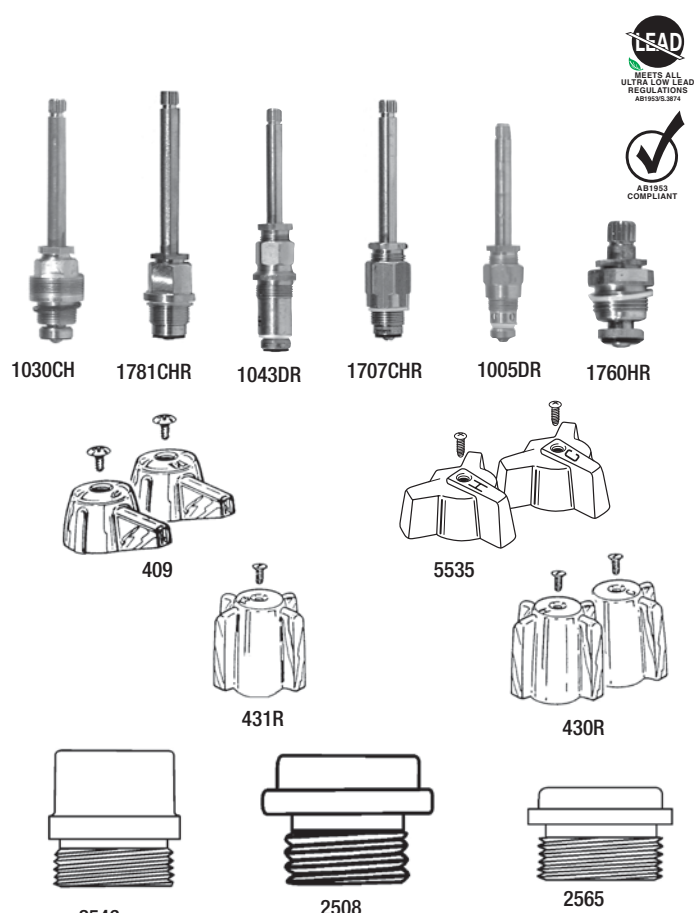

PARTS FOR CENTRAL*

ITEM #	AB1953	TYPE	DESCRIPTION	PUT-UP	PACK
# 1760C	*	Stem	Cold for Lav/Kit	Bulk	pk. 10/100
# C1760C	*	Stem	Cold for Lav/Kit	1/Card	pk. 4/40
# 1760H	*	Stem	Hot for Lav/Kit	Bulk	pk. 10/100
# C1760H	*	Stem	Hot for Lav/Kit	1/Card	pk. 4/40
# 1707CH	*	Stem	New Style Tub/Shower	Bulk	pk. 10/50
# C1707CH		Stem	New Style Tub/Shower	1/Card	pk. 4/40
# C1005D		Stem	New Style Diverter	1/Card	pk. 10/50
# 1781CH		Stem	Old Style Tub/Shower	Bulk	pk. 10/50
# C1781CH		Stem	Old Style Tub/Shower	1/Card	pk. 4/40
# 1030CH		Stem	Old Style Tub/Shower OT	Bulk	pk. 10/50
# C1030CH		Stem	Old Style Tub/Shower OT	1/Card	pk. 4/40
# C1043D		Stem	Old Style Diverter	1/Card	pk. 4/40
# C409		Handle	Lav and Kitchen	Pr/Card	pk. 1/12
# C430		Handle	Tub and Shower	Pr/Card	pk. 6
# C431		Handle	Diverter	1/Card	pk. 6
# 5535		Handle	Tri-Point	Bulk	pk. 5/25
# 2508P	*	Seat	1/2" x 24T	Bulk	pk. 10
# 2546P	*	Seat	5/8" x 24T	Bulk	pk. 10
# 2565P	*	Seat	9/16" x 27T	Bulk	pk. 10

*Brand Names mentioned in this catalog reference OEM Manufacturers. Please do not confuse AQUA PLUMB® with the OEM Mfr. whose parts these are intended to replace.