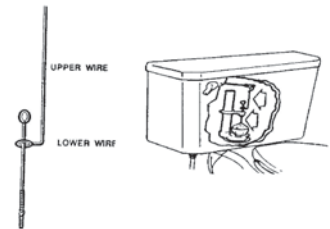

5" Lower Wire

2614P Bulk pk. 10/1000

8-1/2" Upper Wire

2613P Bulk pk. 10/1000