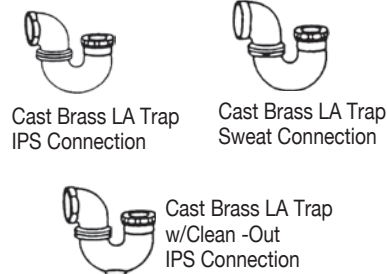

Cast Brass LA Traps

# 2923100	1-1/2" IPS	R.B.	Boxed	pk. 1/25
# 2923110	1-1/2" IPS X 1 1/4" w/Clean-Out	R.B.	Boxed	pk. 1/25
# 2927100	1-1/2" Cop.	R.B.	Boxed	pk. 1/25
# 2926015	2" x 1-1/2" IPS w/Clean-Out	R.B.	Boxed	pk. 1/25
# 2931010	1-1/2" x 1-1/4" IPS	C.P.	Boxed	pk. 1/25
# 2932010	1-1/2" x 1-1/4" IPS w/Clean-Out	C.P.	Boxed	pk. 1/25

Cast Brass NY Traps

# 2935010	1-1/2" x 1-1/4" IPS NY Trap, w/Clean-Out	C.P.	Boxed	pk. 1/25
# 2936010	1-1/2" x 1-1/4" IPS NY Trap, w/Clean-Out	R.B.	Boxed	pk. 1/25
# 2940020	2" x 1-1/2" IPS NY Trap, w/Clean-Out	C.P.	Boxed	pk. 1/25
# 2940010	2" x 1-1/2" IPS NY Trap, w/Clean-Out	R.B.	Boxed	pk. 1/25

Cast Brass Swing Tee Traps

# 2922010	2" x 1-1/2" w/CO Swing-Tee Trap	R.B.	Boxed	pk. 1/25

Cast Brass Low Seal Bath Trap

# 2944100	1-1/2" Low-Seal Bath Trap	R.B.	Boxed	pk. 1/25

RUBBER TRANSITION FITTINGS

Couplings • PVC, Iron Pipe or Cast Iron x PVC, Iron Pipe or Cast Iron

# 349150	1-1/4" x 1-1/4"	Bulk	pk. 10/100
# 349160	1-1/2" x 1-1/4"	Bulk	pk. 10/100
# 349170	1-1/2" x 1-1/2"	Bulk	pk. 10/100
# 349180	1-1/2" x 2"	Bulk	pk. 5/100
# 349190	2" x 2"	Bulk	pk. 5/100
# 349200	3" x 2"	Bulk	pk. 5/100
# 349210	3" x 3"	Bulk	pk. 5/100
# 349230	4" x 3"	Bulk	pk. 5/100
# 349220	4" x 2"	Bulk	pk. 1/100
# 348770	4" x 1-1/2"	Bulk	pk. 1/100
# 349240	4" x 4"	Bulk	pk. 5/100
# 392284	5" x 4"	Bulk	pk. 1/60
# 392285	6" x 6"	Bulk	pk. 1/60
# 392286	6" x 4"	Bulk	pk. 1/80

Tubular Couplings • Tubular Side Fits Both 1-1/4" or 1-1/2"

# 349250	Tubular x 1-1/2" DWV	Bulk	pk. 10/100
# 349260	Tubular x 2" DWV	Bulk	pk. 10/100
# 349140	Tubular x Tubular	Bulk	pk. 10/100

90° Flexible Elbow

• PVC, Iron Pipe or Cast Iron x PVC, Iron Pipe or Cast Iron

# 348810	1-1/2" x 1-1/2"	Bulk	pk. 5/50
# 348820	2" x 2"	Bulk	pk. 5/50
# 348830	3" x 3"	Bulk	pk. 1/50
# 348840	4" x 4"	Bulk	pk. 1/50

Flexible Rubber J-Bend DWV

# 348930	1-1/2"	Bulk	pk. 5/25

Flexible Tee

• PVC, Iron Pipe or Cast Iron x PVC, Iron Pipe or Cast Iron

# 348850	1-1/2" x 1-1/2"	Bulk	pk. 5/50
# 348860	2" x 2"	Bulk	pk. 5/50
# 348870	3" x 3"	Bulk	pk. 1/50
# 348880	4" x 4"	Bulk	pk. 1/50

Caps

• PVC, Iron Pipe or Cast Iron x PVC, Iron Pipe or Cast Iron

# 613360	1-1/2" Test Cap	Bulk	pk. 10/400
# 613370	2" Test Cap	Bulk	pk. 10/400
# 613380	3" Test Cap	Bulk	pk. 5/200
# 613390	4" Test Cap	Bulk	pk. 5/200

Compression Joint Sealer/Donut Bell

• X PVC, Iron Pipe or Cast Iron

# 393652	2" x 2"	Bulk	pk. 1/60
# 392283	3" x 3"	Bulk	pk. 1/60
# 348890	4" x 4"	Bulk	pk. 1/60
# 348900	4" x 3"	Bulk	pk. 1/60

No-Hub Couplings

• Stainless Steel Bands and Clamps

# 348970	1-1/2"	Bulk	pk. 10/100
# 348980	2"	Bulk	pk. 5/100
# 348990	3"	Bulk	pk. 5/100
# 349000	4"	Bulk	pk. 5/100
# 349010	2" x 1-1/2"	Bulk	pk. 5/100
# 349020	3" X 2"	Bulk	pk. 1/100
# 349030	4" x 2"	Bulk	pk. 1/60
# 349040	4" x 3"	Bulk	pk. 1/60