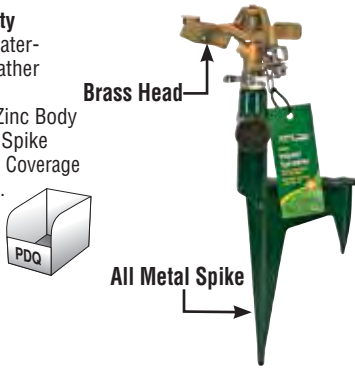

- Solid Brass

3527MC
pk. 12

3527FM
pk. 12

IMPACT SPRINKLER

- Heavy Duty
- Brass - Water-proof-Weather Resistant
- Die-Cast Zinc Body with Step Spike
- Adjustable Coverage up to 90 ft.

PS3B
pk. 6

IMPULSE SPRINKLERS

- Adjustable Coverage up to 60 ft. Diameter
- ABS Plastic Spike

PS1
pk.12/36

- Adjustable Coverage up to 60 ft. Diameter
- Metal Spike

PS2
pk.12/36

- Adjustable Coverage up to 60 ft. Diameter
- Metal Spike

PS2/PDQ
pk.16

SPIKE SPRINKLER

- 9 Pattern

PS3/PDQ
pk.9

TRIPOD SPRINKLER

- Impulse Sprinkler Head Waters Up to 60 ft. Diameter
- 43" Expandable Metal Tri-Pod Base
- Leg Spikes for Durability

TPS
pk.6

ROTATING SPRINKLER