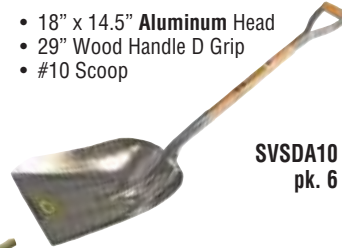

- Set Includes: Bypass Lopper, Hedge Shears, Bypass Pruner

LG2003
pk. 6

HEAVY DUTY TELESCOPIC GARDEN TOOLS

BYPASS LOPPER

- Handle Extends from 24" to 37"
- 1-5/8" Cutting Capacity

LG2007
pk. 6

ANVIL LOPPER

- Handle Extends from 24" to 37"
- 1-1/2" Cutting Capacity

LG2005
pk. 6

WOOD HANDLE SHOVELS & SCOOPS

- 8.8" x 11.5" **Steel Head**
- 30" Wood Handle
- Poly D Grip
- Round Point Shovel

- 8.8" x 11.5" **Steel Head**
- 48" Long Wood Handle
- Round Point Shovel

- 18" x 14.5" **Aluminum Head**
- 29" Wood Handle D Grip
- #10 Scoop