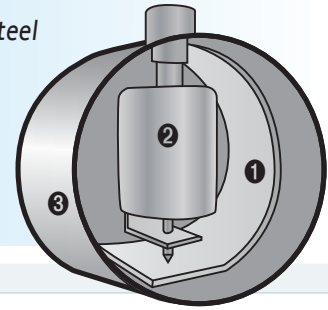

AQUAPLUMB® AIR VALVES

Look to AquaPlumb for the best value in steam, air and hot water valves for radiant heating. We offer guaranteed quality that compares to the national brands at a significantly better price point.

Product Features and Uses: AquaPlumb valves are designed to get the unwanted air out of heating systems quickly. New valves will increase the efficiency of the heating system, saving money on fuel and long term maintenance.

- ① Actuator – Non-Corrosive Bi-Metal
- ② Float – Brass
- ③ Body – Stainless Steel

HBC #	HOFMAN® NUMBER	GORTON® NUMBER	MAID-O-MIST® NUMBER	USE
# H40	40			One-Pipe Steam Systems – at the Radiator
# H41	41			Small Steam Systems
# H43	43			Small Steam Systems
# 6718S			67	Baseboard Radiators
# 418A		4	4	On Radiators in Room with Thermostat or on Radiators That Effect the Thermostat
# 518A		5	5	On Radiators Near the Boiler & in Warm Rooms
# 618A		6	6	On Radiators Further From the Boiler & in Cold Rooms (ie. 2nd Floor)
# C18A		C	C	On Radiators Furthest From the Boiler (ie. 3rd Floor)
# D18A		D	D	On Radiators Needing a Lot of Venting (ie. Long Branches or Extra Large Radiators)
# C18S		C	C	On Radiators Furthest From the Boiler (ie. 3rd Floor)
# D18S		D	D	On Radiators Needing a Lot of Venting (ie. Long Branches or Extra Large Radiators)
# C14S		C	C	On Radiators Furthest From the Boiler (ie. 3rd Floor)
# D14S		D	D	On Radiators Needing a Lot of Venting (ie. Long Branches or Extra Large Radiators)
# 13412S		1	1	Used at End of Short Main or Main Running to Warm Side of Building

HVAC VALVES

Comfort Zone® Radiator Values

ITEM#	HBC NUMBER	DESCRIPTION	PACK
# H40	605665	1/8" Angle Steam Vent	1/12
# H41	605667	1/8" Straight Steam Vent	1/12
# H43	605666	1/4" Straight Steam Vent	1/12
# 6718S	605855	1/8" Straight Air Valve	1/12
# 418A	605840	#4 1/8" Angle Air Valve	1/12
# 518A	605839	#5 1/8" Angle Air Valve	1/12
# 618A	605842	#6 1/8" Angle Air Valve	1/12
# C18A	605843	#C 1/8" Angle Air Valve	1/12
# D18A	605844	#D 1/8" Angle Air Valve	1/12
# C18S	605848	#C 1/8" Straight Air Valve	1/12
# D18S	605849	#D 1/8" Straight Air Valve	1/12
# C14S	605853	#C 1/4" Straight Air Valve	1/12
# D14S	605854	#D 1/4" Straight Air Valve	1/12
# 13412S	605857	3/4" x 1/2" Main Steam Vent	1/12

All items packed in individual boxes