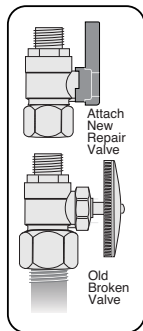

STOP VALVES

CHROME PLATED BRASS Continued

1/4 Turn Ball Type Angle Valve

# C3713	3/8" FPT x 3/8" OD	Carded	pk. 5/100
# C3712	5/8" Sweat x 3/8" OD	Carded	pk. 5/100
# C3715	1/2" FPT x 3/8" OD	Carded	pk. 5/100
# C3716	5/8" Comp. x 3/8" OD	Carded	pk. 5/100

1/4 Turn Ball Type Straight Valve

# C3714	3/8" FPT x 3/8" OD	Carded	pk. 5/100
# C3717	5/8" Sweat x 3/8" OD	Carded	pk. 5/100
# C3718	1/2" FPT x 3/8" OD	Carded	pk. 5/100
# C3719	5/8" Comp. x 3/8" OD	Carded	pk. 5/100

1/4 Turn Repair Valve

- Attach to Outlet of Broken Valve to Give You Another Valve

3/8" F Comp Swivel x 3/8 OD Comp			
# C3701	Carded	pk. 5/100	

PEX Stop Values

- 1/4 Turn