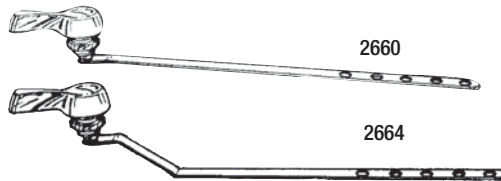

Special Application Style

- Arm Can be Bent or Cut as Needed

LEVER	NUT & SPUD	ARM	CARDED	BULK
C.P. Metal	Die Cast	8" Flat Brass	—	# 2660 pk. 5/100
C.P. Metal	Die Cast	10" Offset Brass	—	# 2664 pk. 20/200

Cut-to-Length Style

- Plastic lever
- Plastic Spud & Nut
- Plastic Arm with Cut off
- Holes for Chain hooks
- Slots for Beaded Style Left Chains