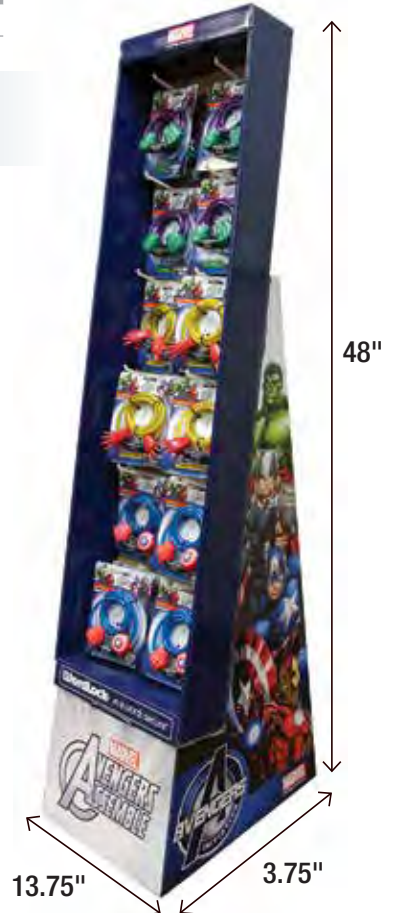

**ASSORTED MARVEL BIKE LOCK
FLOOR STAND**

- 13.75" w x 48" h x 3.75" d