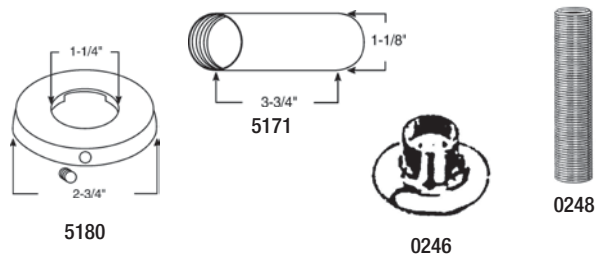

Trim for 2 & 3 Handle Tub/Shower Faucets

ITEM #	DESCRIPTION	Put-Up#	Pack
# 0247	Shower Bell Escutcheon	Bulk	pk. 5/50
# 0248	Threaded Escutcheon Nipple	Bulk	pk. 10/100
# 0246	Lavatory Escutcheon	Bulk	pk. 5/50
# 5180	Round Escutcheon W/Set-Screw	Bulk	pk. 5/250
# 5171	Escutcheon Tube (Sleeve)	Bulk	pk. 5/400