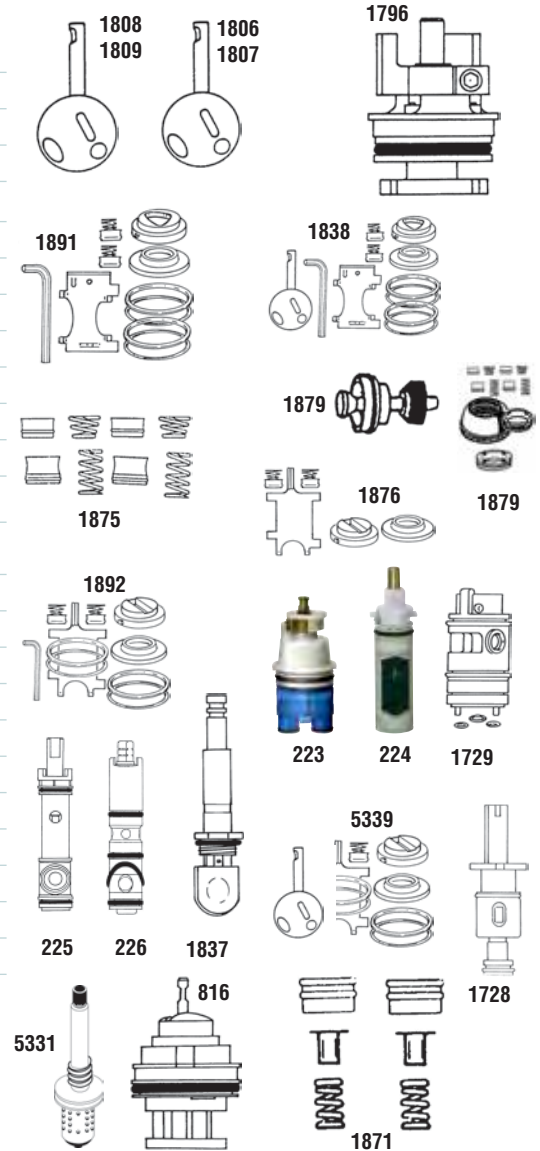

SINGLE HANDLE REPAIR

FITS BRAND	Bulk		CARDED	
Delta* Type Plastic Ball #70	# 1806P	pk. 5	—	—
Delta* Type Brass Ball #70	—	—	# C1807	pk. 6
Delta* Type S.S. Ball #70	—	—	# C1807A	pk. 6
Delta/Peerless* Plastic Ball #212	# 1808	pk. 5	—	—
Delta/Peerless* Brass Ball #212	—	—	# C1809	pk. 5
Delta/Peerless* S.S. Ball #212	—	—	# C1809A	pk. 6
Delta Scald Guard* Cartridge #1991	# 1796HC	pk. 3	# C1796HC	pk. 4
Repair Kit #1 for Delta* Kitchen	—	—	# C1891	pk. 6
Repair Kit #1 for Delta*/Kitchen w/Ball	—	—	# C1838	pk. 6
Repair Kit #1 for Delta/Peerless*	—	—	# C1892	pk. 6
Repair Kit #1 for Delta/Peerless* w/Ball	—	—	# C5339	pk. 6
Repair Kit #2 for Delta/Peerless*	—	—	# C1876	pk. 6
Seat & Spring Kit for Delta* 2 Old & 2 New Style Seats & Spring	—	—	# C1875	pk. 12
Cap Assembly for Delta*	—	—	# C1879	pk. 6
Cartridge for Delta* Monitor	—	—	# C223	pk. 1
Push Button Diverter for Delta*	# 1837R	pk. 5	—	—
Cartridge for Gerber*	# 1729	pk. 3	—	—
Cartridge for Moen*, Plastic	—	—	# C225	pk. 4
Cartridge for Moen*, Brass	# 226	pk. 5	—	—
Cartridge for Moen*, Fits Posi Temp	—	—	# C224	pk. 4
Cartridge for P/P* Avante	—	—	# C1728	pk. 4
Cartridge for Symmons* (TA-10)	# 5331	pk. 1	—	—
Cartridge for Valley/Aqualine*	# 816P	pk. 5	—	—
Seats & Springs for Valley*	—	—	# C1871	pk. 6