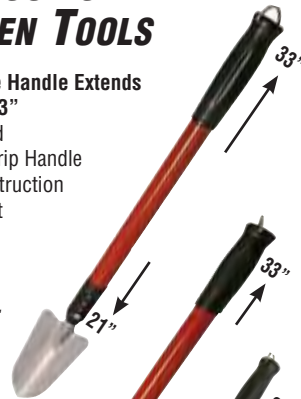

ROTARY CULTIVATOR

GWC1
pk. 4

- 3 Removable Tine Heads for Versatility
- Long-Lasting Strong Durable Materials
- Comfort Grip Handle with Convenient Hanging Hook
- Serrated Tines Break Up Compacted Dirt Easily

DELUXE TELESCOPIC HANDLE GARDEN TOOLS

Adjustable Handle Extends from 21-33"
Rubberized Comfort Grip Handle
Steel Construction
Convenient Hang Ring

TROWEL

LG2018
pk. 12

CULTIVATOR

LG2014
pk. 12

RAKE

LG2015
pk. 12