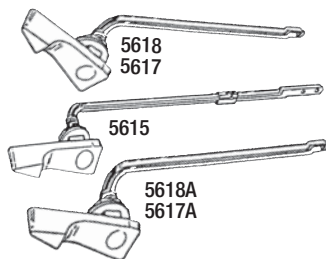

LEVER	ARM	CARDED	BULK
Chrome Plated	Straight Arm # C5615	3/36	# 5615 pk. 20/200
White	Straight Arm	—	# 5616 pk. 20/200
Chrome Plated	45° Arm	—	# 5618 pk. 20/200
White 4	5° Arm	—	# 5617 pk. 20/200
Chrome Plated	28° Arm	—	# 5618A pk. 20/200
White	28° Arm	—	# 5617A pk. 20/200