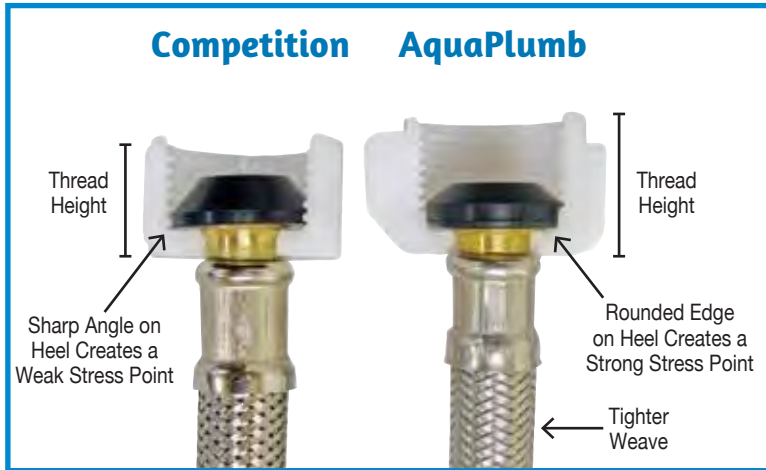

AQUA PLUMB® STAINLESS STEEL CONNECTORS

AquaPlumb® Offers the Highest Quality Supply Lines in the Market.

AquaPlumb's Stainless steel braided connectors are designed to be used in both residential and commercial applications. Their braided design gives them excellent protection from bursting and vibration. Additionally they can be coiled and bent for offset installations. Different end configurations are available for virtually any installation.