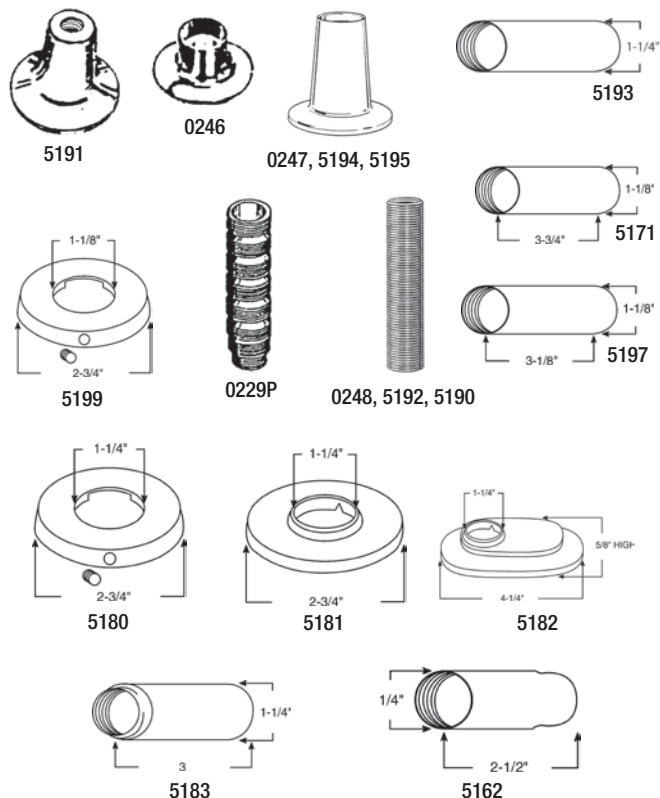

2 HANDLE REPAIR

Trim for 2 & 3 Handle Tub & Shower Faucets

• All Bulk Packed

ITEM #	FITS BRAND	TYPE	PACK
# 5192	Central*	Threaded Brass Nipple	pk. 10/500
# 5191	Central*	Bell Escutcheon	pk. 10/500
# 5180	Central*	Round Escutcheon W/Set-Screw	pk. 5/250
# 5193	Central*	Escutcheon Tube (Sleeve)	pk. 5/300
# 5199	Gerber*	Round Escutcheon W/Set-Screw	pk. 5/250
# 5197	Gerber*	Escutcheon Tube (Sleeve)	pk. 5/400
# 5194	Gerber*	Bell Escutcheon	pk. 5/100
# 5190	Gerber*	Threaded Brass Nipple	pk. 5/200
# 5195	Kohler*	Bell Escutcheon	pk. 5/200
# 0247	P/P*	Shower Escutcheon	pk. 5/50
# 0248	P/P*	Threaded Escutcheon Nipple	pk. 10/100
# 0246	P/P*	Lavatory Escutcheon	pk. 5/50
# 5180	P/P*	Round Escutcheon W/Set-Screw	pk. 5/250
# 5171	P/P*	Escutcheon Tube (Sleeve)	pk. 5/400
# 5180	Sayco*	Round Escutcheon W/Set-Screw	pk. 5/250
# 5181	Sayco*	Round Escutcheon W/Nylon-Sleeve	pk. 10/200
# 5182	Sayco*	Oval Escutcheon W/Nylon-Sleeve	pk. 10/10
# 5183	Sayco*	Escutcheon Tube (Sleeve)	pk. 5/200
# 5162	Sterling*	2-1/2" Escutcheon Tube (Sleeve)	pk. 5/200
# 0229P	Fit-All*	Threaded Escutcheon Nipple	pk. 25