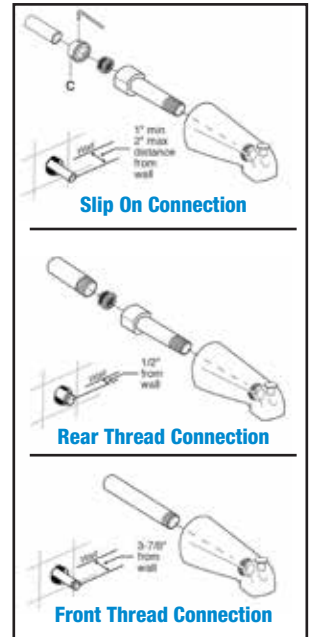

# 1827	Fine Thread 1-3/8"	Bulk	pk. 5/50
# 1834	Coarse Thread 1-1/2"	Bulk	pk. 5/50
# C1834A	1-1/2" OR 1-3/8"	Carded	pk. 6/48

Tub Waste Shoe Bushing Kit

- Plastic Bushing Adapts Any Size Bath Shoe to Standard Shoe Inserts
- First Bushing is 1-3/8" (1-5/8") x 16T Inside & 1-1/2" (1-7/8") x 11-1/2T Outside
- Second Bushing is 1-1/2" (1-7/8") x 11-1/2T Inside & 2-1/8" x 16T Outside (Fits Kohler®)

# 1835	Pair/Bag	pk. 1/25/200

Flip-It® Toe Flipable Tub Stopper

- ABS & Delrin Plastic
- No Tools Needed
- Fits Most Tub Drains
- Flip to Close or Open w/ a Simple Flip of the Top

# C1811	Chrome Plated	Display Bag	pk. 5/25/10

Grid & Screw For Tub Shoe

- 2-7/8" Diameter
- 1/2" 10-24 Chrome Plated Screw

# 2222	Chrome Plated	Set/Bag-Bulk	pk. 1/25/250
# C2222	Chrome Plated	Set/Blister Card	pk. 10/200

Premium Tip-Toe Cartridge

- Replaces Rapid-Fit®

# 1898	5/16" Thread	Bulk	pk. 5/200
# 1899	3/8" Thread	Bulk	pk. 5/200

Tip-Toe Cartridge

- ABS • 5/16" Bottom Thread

Item #	Bottom Thread	Style	Packed
# 1863	3/8"	Bulk	pk. 1/10/50
# 1829	5/16"	Bulk	pk. 1/10/100
# C1829	5/16"	Carded	pk. 1/5/25
# 1829A	Rubber	Replacement Washer	Bulk pk. 25

Cable Driven Bath Waste Stopper

- Fits All Brands

Item #	Finish	Packed
# 1893	Chrome	Bulk pk. 1/10
# 1893SN	Satin Nickel	Bulk pk. 1/10

TUB SPOUTS

Universal Fit

- Slip on for Copper
- 3/4" Rear Thread
- 1/2" Nose Thread
- 1/2" Nose Thread

*Details and Instructions are included in the package

# C1855	Spout	Carded	pk. 3
# C1856	Diverter Spout	Carded	pk. 3