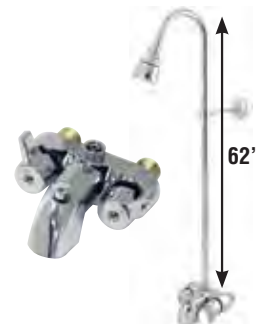

Add-a-Shower

- Less D-Bar
- With Diverter Bath Cock, Riser, Wall Bracket and Shower Head.
- Faucet has 3-3/8" Center & 3/4" IPS Inlet.
- Replacement Stem #C1791C or #C1791H