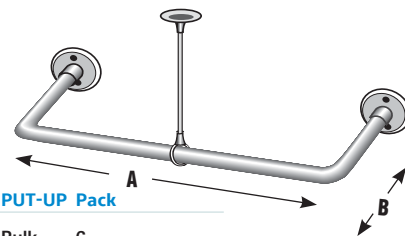

U Bars - 1 Piece

- Complete with 24" Ceiling Support and Flanges

ITEM	SIZE	A	B	PUT-UP	Pack
# 0760070	4-1/2ft.	54"	27"	Bulk	6
# 0760080	5ft.	60"	27"	Bulk	6