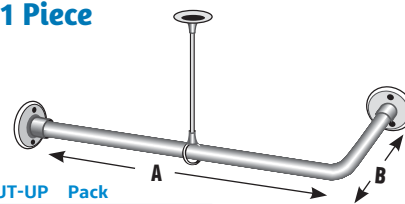

L Bar Shower Rods - 1 Piece

- Complete with 24" Ceiling Support and Flanges

ITEM	SIZE	A	B	PUT-UP	Pack
# 0760010	5ft.	60"	27"	Bulk	6
# 0760020	6ft.	72"	27"	Bulk	6