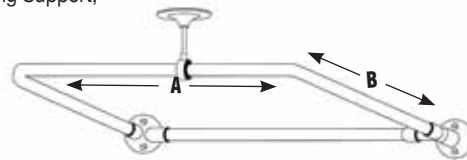

D Bars - 1 Piece

- Complete with 24" Ceiling Support, Flanges and Back-Bar

ITEM	SIZE	A	B	PUT-UP	Pack
# 0760040	4-1/2ft.	54"	27"	Bulk	6
# 0760050	5ft.	60"	27"	Bulk	6