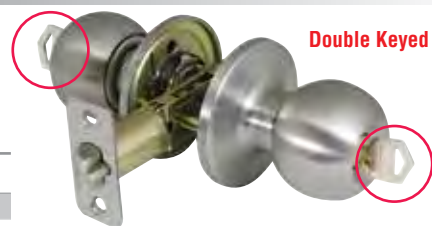

DOUBLE KEYED

Boxed	Key	Polished Brass	Antique Brass	Antique Copper	Stainless Steel
Entry Double Keyed KD	KW1	43403	43400	43401	43402
Packed