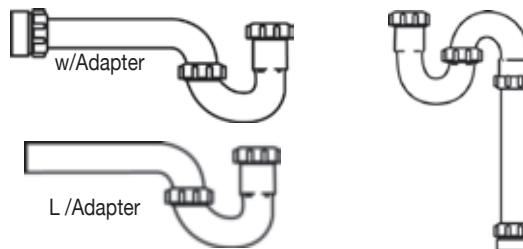

P-Traps

- White PP
- Trap Adapter (Marvel) is PVC

# C2231	1-1/4"	Display Bag	pk. 5/25
# C2200	1-1/2" x 1-1/4" w/Trap Adapter (Marvel)	Display Bag	pk. 5/25
# 2200P	1-1/2" x 1-1/4" w/Trap Adapter (Marvel)	Plain Bag	pk. 5/25
# 2202P	1-1/2" x 1-1/4" L/Trap Adapter	Plain Bag	pk. 5/50