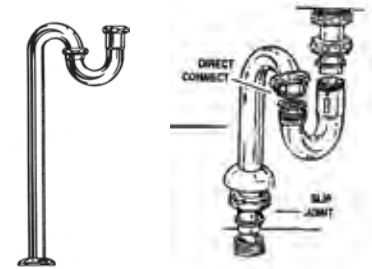

S-Trap

	SIZE	FINISH	GAUGE	PUT-UP	
# C2450	1-1/4"	C.P.	22 Ga.	Display Bag	pk. 1/10
# C2451	1-1/2"	C.P.	22 Ga.	Display Bag	pk. 1/10
# 7450	1-1/4"	C.P.	20 Ga.	Boxed	pk. 1/10
# 7451	1-1/2"	C.P.	20 Ga.	Boxed	pk. 1/10
# 2274	1-1/4"	C.P.	17 Ga.	Boxed	pk. 1/10
# 2275	1-1/2"	C.P.	17 Ga.	Boxed	pk. 1/10