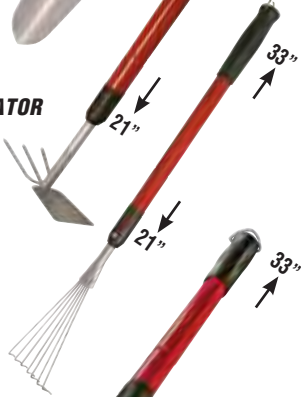

ROTARY CULTIVATOR

GWC1
pk. 4

- 3 Removable Tine Heads for Versatility
- Long-Lasting Strong Durable Materials
- Comfort Grip Handle with Convenient Hanging Hook
- Serrated Tines Break Up Compacted Dirt Easily

DELUXE TELESCOPIC HANDLE GARDEN TOOLS

Adjustable Handle Extends from 21-33"
Rubberized Comfort Grip Handle
Steel Construction
Convenient Hang Ring

TROWEL

LG2018
pk. 12

CULTIVATOR

LG2014
pk. 12

RAKE

LG2015
pk. 12