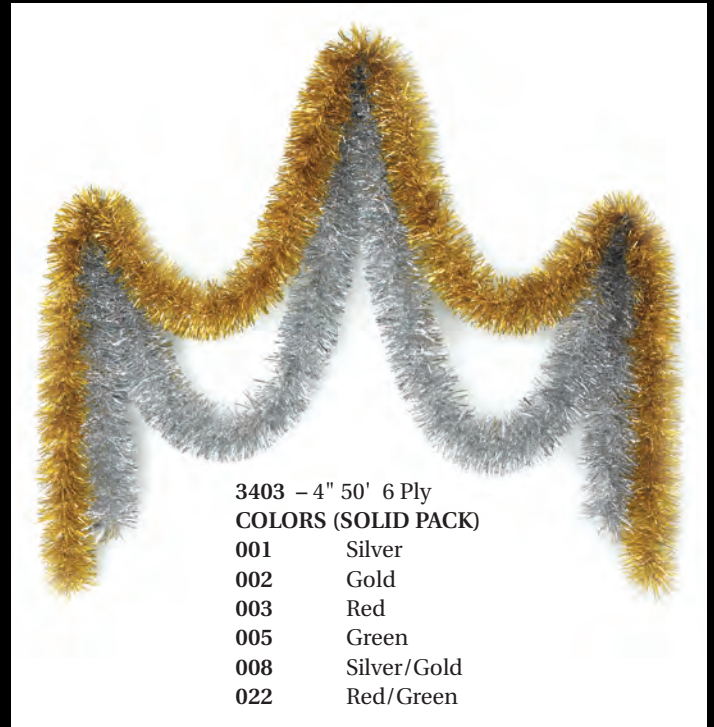

3403 - 4" 50' 6 Ply
COLORS (SOLID PACK)
001 Silver
002 Gold
003 Red
005 Green
008 Silver/Gold
022 Red/Green

Bulk Garland, Icicles & Hooks

ICICLES

Silver 3771001 500 Strands
Gold 3771002 500 Strands
Red 3771003 500 Strands