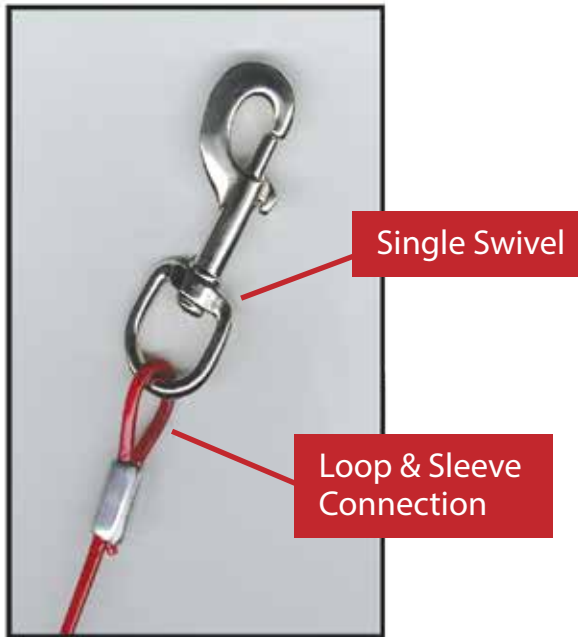

OUR PATENTED SNAP

Most competitor tethering programs use the traditional "loop & sleeve" connection with single swivel, bolt-action snaps. This technology has the following flaws:

- Requires the use of heavier cable than needed to secure the ends

We have built the lightest tether possible to maximize dog comfort while providing the holding power necessary to safely restrain the dog in each weight class.

- The loop & sleeve connection is a frequent failure point because the sleeve is crimping plastic which more readily gives, allowing the pet to escape

We use the "direct connect" metal-on-metal method for a more consistent hold.

- Single swivel snaps could become frozen or lodged under the pet's front leg causing failure of this vital safety feature. The pet could become tangled in the tie-out or even injured