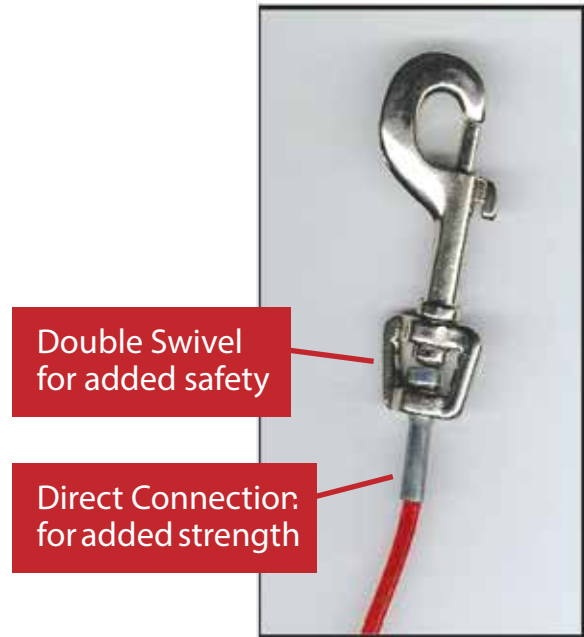

OUR PATENTED SNAP

Most competitor tethering programs use the traditional "loop & sleeve" connection with single swivel, bolt-action snaps. This technology has the following flaws:

- Requires the use of heavier cable than needed to secure the ends

We have built the lightest tether possible to maximize dog comfort while providing the holding power necessary to safely restrain the dog in each weight class.

- The loop & sleeve connection is a frequent failure point because the sleeve is crimping plastic which more readily gives, allowing the pet to escape

We use the "direct connect" metal-on-metal method for a more consistent hold.

- Single swivel snaps could become frozen or lodged under the pet's front leg causing failure of this vital safety feature. The pet could become tangled in the tie-out or even injured