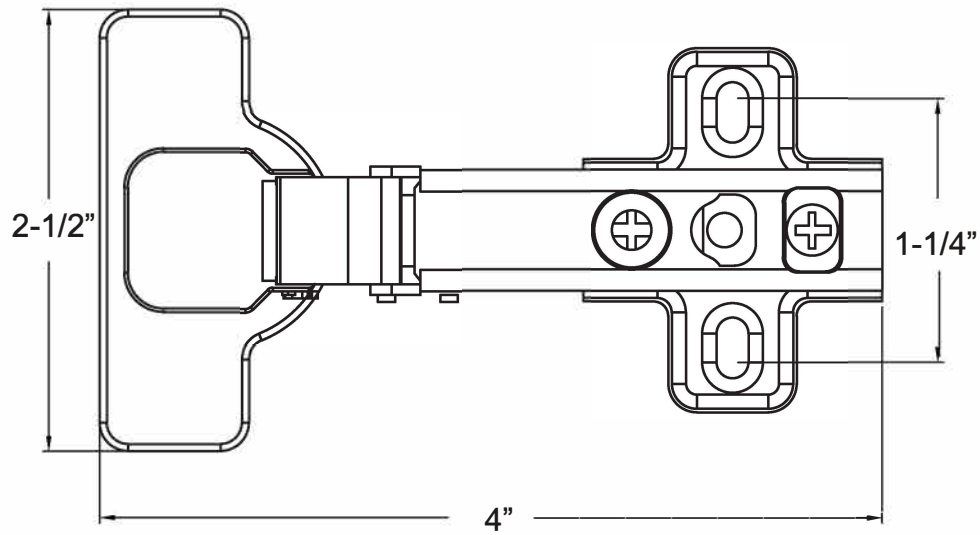

642421

Full Overlay Frameless Concealed Hinge