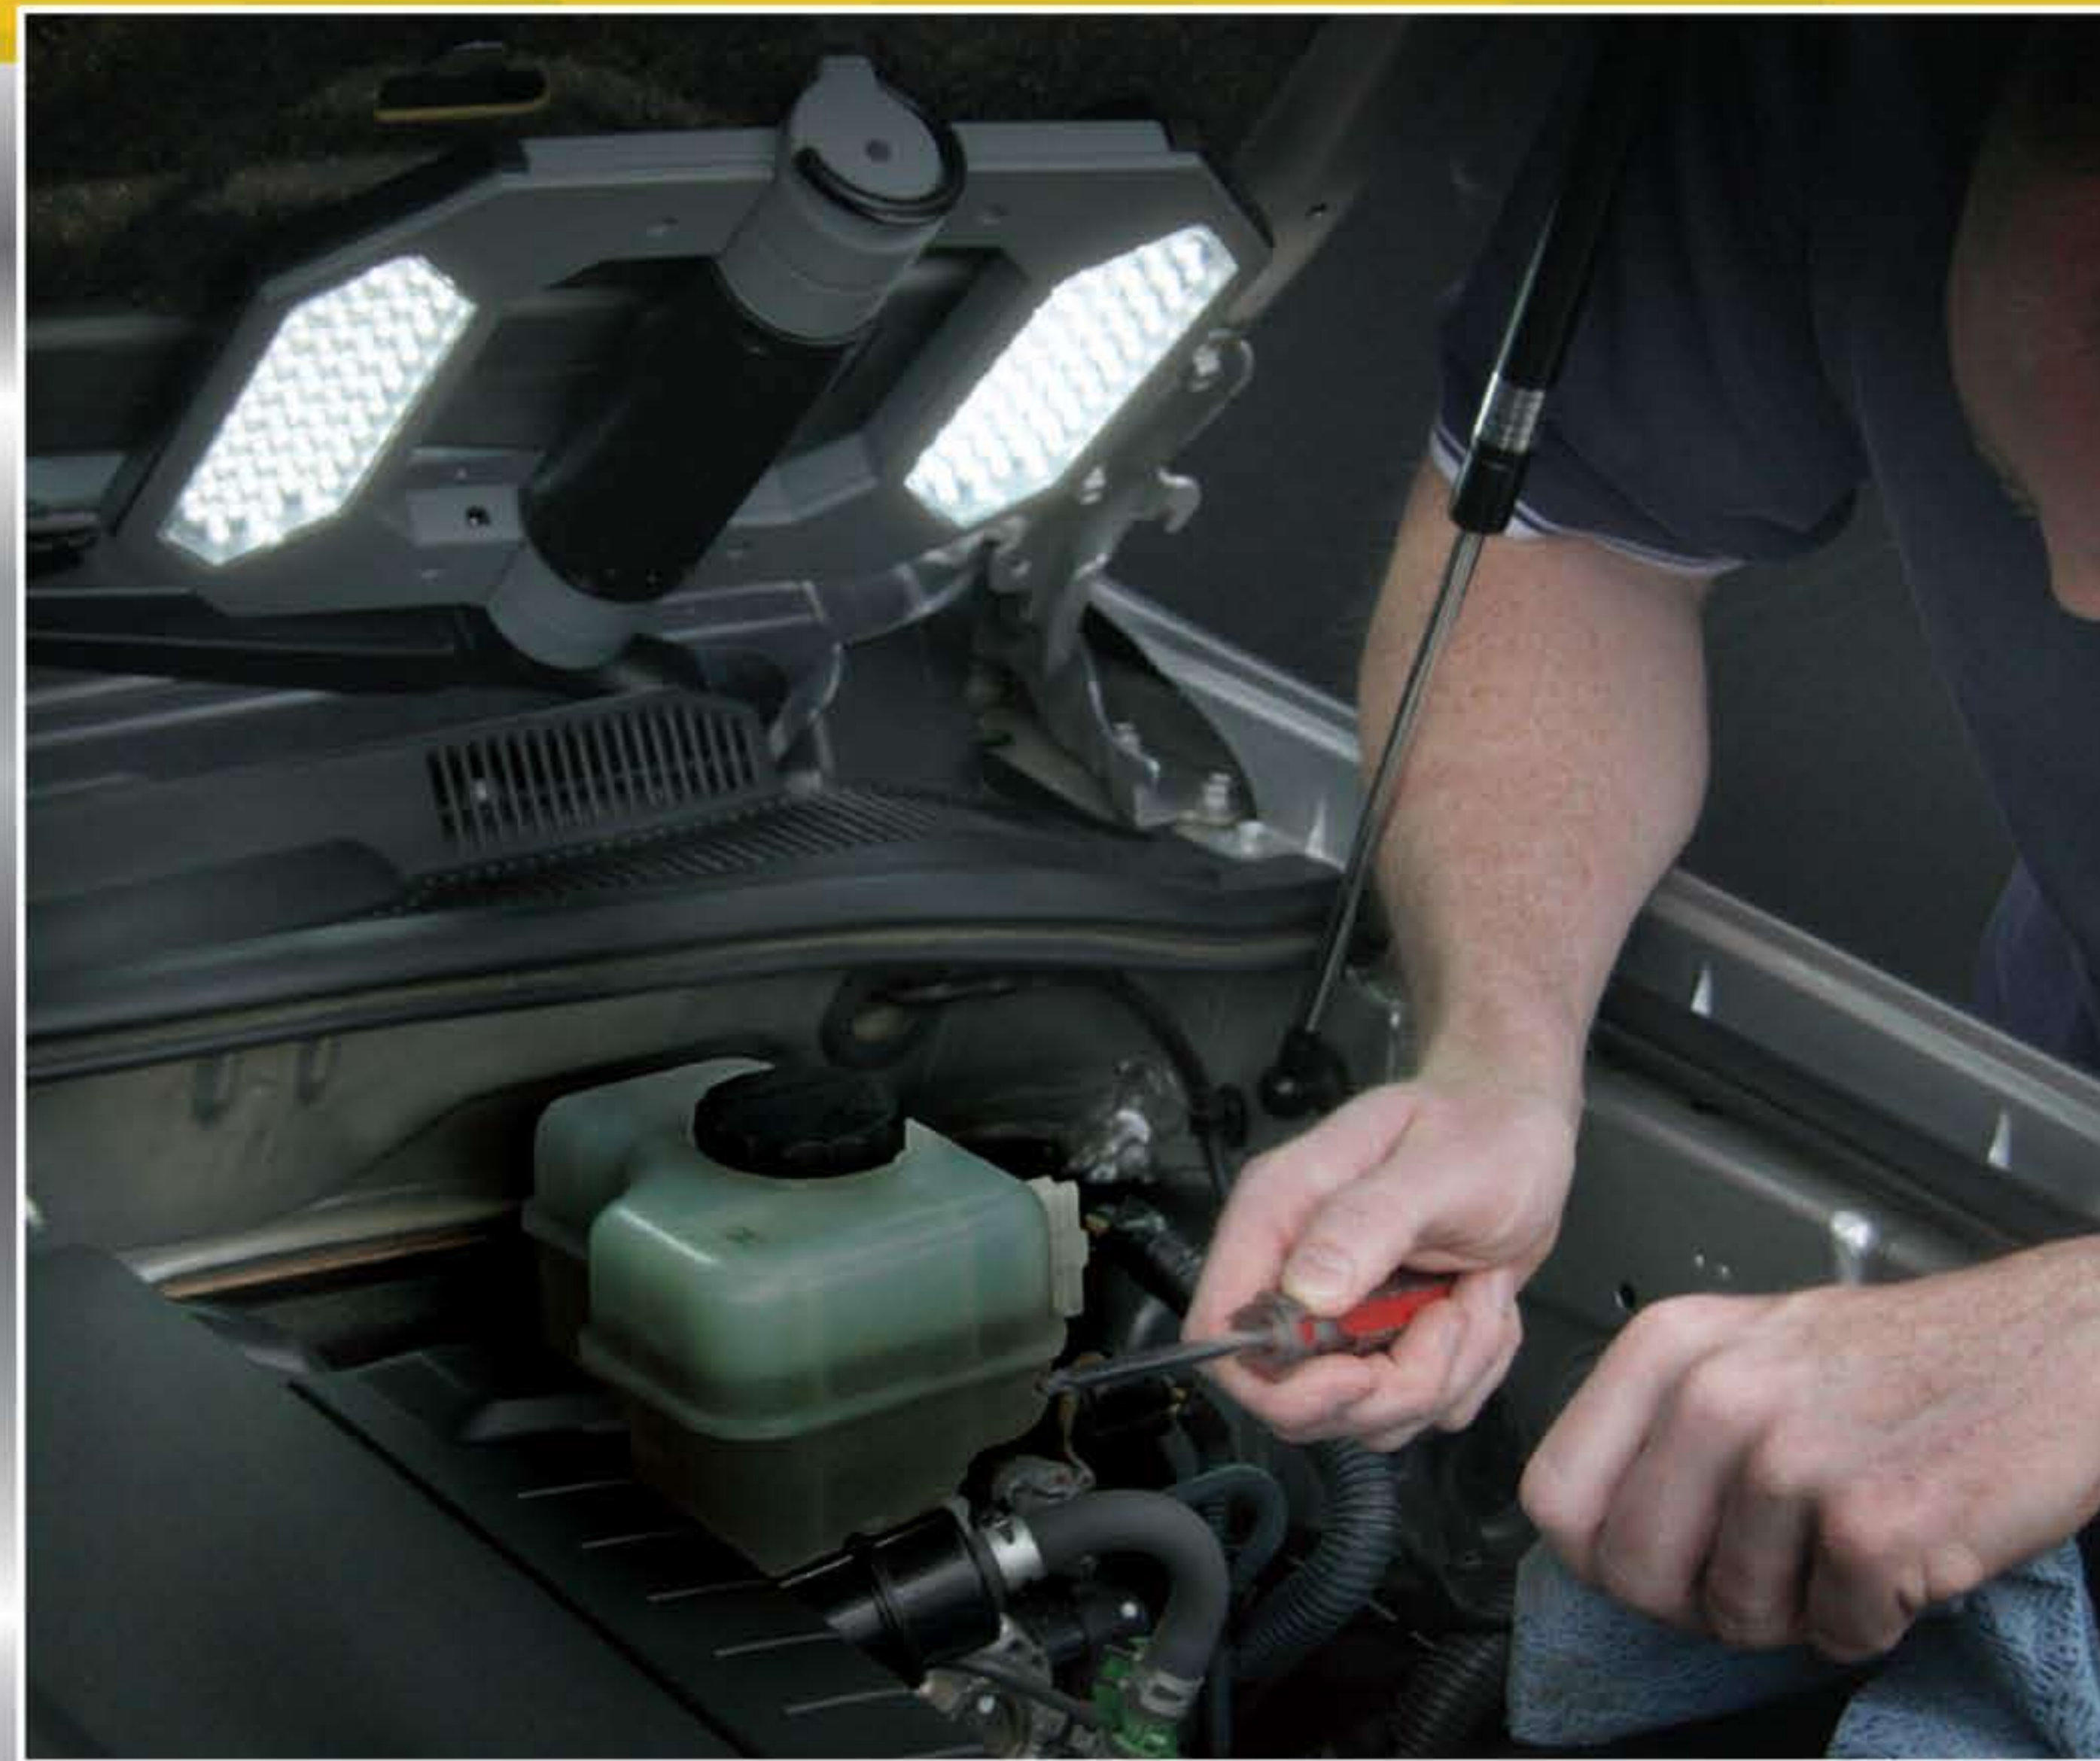

## LED Powered Worklights

Cooper Lighting's LED Worklights are great tools to have around your house, garage, workshop or automobile. We offer several multi-functional worklights for handling almost any type of project or job.

## LED130

- 80 Long life LED lights
- Cordless rechargeable unit with AC & DC charging adapters included
- Patent pending design
- Durable polycarbonate lens
- Nylon swivel hook
- Easy grip cushioned handle
- Convenient ON/OFF switch
- Reflective strips for increased visibility during roadside applications
- Integrated neodymium magnets for securing to metal doors, tool boxes, car hoods, etc.
- 2 Hour battery life

## LED110

- 60 Long life LED lights
- 15 ft. 18 Gauge power cord
- Durable plastic construction with polycarbonate lens
- Cushioned grip with instant-ON switch
- 360° Rotating swivel hook
- 120 volts (standard household supply)

## LED100

- 30 Ultra bright LED lights
- 15 ft. Light weight power cord
- Durable plastic body with tapered polycarbonate lens
- Easy ON/OFF rocker switch
- Octagonal body design allows you to direct light where needed most
- 360° Rotating swivel hook
- 120 volts (standard household supply)