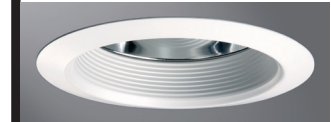

30WATH
White Trim, White Baffle and Clear Reflector