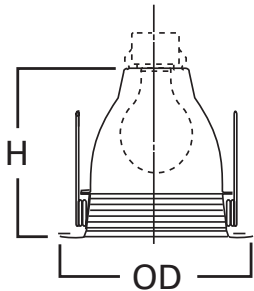

E26 6" Trim Series

DESCRIPTION

Air-Tite™ baffle trim with reflector 6" trim family for use in recessed downlighting. Compatible for use in Halo and other housings.

Catalog #		Type
Project		
Comments		Date
Prepared by		

SPECIFICATION FEATURES

- Self-flange metal baffle with upper reflector
- Socket supporting baffle
- Torsion spring retention
- Accepts a wide range of lamps
- Makes installation Air-Tite regardless of housing used

Dimensions:

H: 5" [127mm]

OD: 7-1/4" [184mm]

Housings	Max Lamp Compatibility
H7ICT H7ICAT	40W A19, 75W PAR30S, 75W PAR30L, 65W PAR38, 65W BR30, 90W BR40, 75W R30
H7RICT H7RICAT	30WAT, 30WATH, 30PAT: 40W A19, 75W PAR30S, 75W PAR30L, 65W PAR38, 65W BR30, 90W BR40
E7ICAT E7RICAT	30SNAT, 30TBZAT: 40W A19, 60W PAR30S, 75W PAR30L, 65W PAR38, 65W BR30, 90W BR40
H7UICAT	70W A19, 75W PAR30S, 75W PAR30L, 100W PAR38, 85W BR30, 100W R30
H7ICTNB H7ICATNB	40W A19, 75W PAR30S, 75W PAR30L, 65W PAR38, 65W BR30, 90W BR40, 75W R30
E7ICATNB	30WAT, 30WATH, 30PAT: 40W A19, 75W PAR30S, 75W PAR30L, 65W PAR38, 65W BR30, 90W BR40 30SNAT, 30TBZAT: 40W A19, 60W PAR30S, 75W PAR30L, 65W PAR38, 65W BR30, 90W BR40
H7T	100W A19, 150W A21, 75W PAR30S, 75W PAR30L, 150W PAR38, 85W BR30, 100W R30
H7TCP	75W A19, 75W PAR30S, 75W PAR30L, 150W PAR38, 85W BR30, 100W R30
H7RT	100W A19, 150W A21, 50W PAR30S, 50W PAR30L, 150W PAR38, 85W BR30, 100W R30
E7TAT	100W A19, 150W A21, 75W PAR30S, 75W PAR30L, 150W PAR38, 65W BR30
E7RTAT	100W A19, 150W A21, 50W PAR30S, 75W PAR30L, 150W PAR38, 65W BR30
H7TNB	100W A19, 150W A21, 75W PAR30S, 75W PAR30L, 150W PAR38, 85W BR30, 100W R30
E7TATNB	100W A19, 150W A21, 75W PAR30S, 75W PAR30L, 150W PAR38, 65W BR30

Compatible with Halogen, Incandescent, LED* or CFL* lamps.

ORDERING INFORMATION

SAMPLE NUMBER: 30WAT

Trim	Finish
30WAT= 6" White Baffle & Reflector, White Trim	WH=White
30WATH= 6" White Baffle & Clear Reflector, White Trim	WH=White
30PAT= 6" Black Baffle & Reflector, White Trim	WH=White
30SNAT= 6" Satin Nickel Baffle & Reflector, Satin Nickel Trim	SN=Satin Nickel
30TBZAT= 6" Tuscan Bronze Baffle & Reflector, Tuscan Bronze Trim	TBZ=Tuscan Bronze

HALO HOUSING COMPATIBILITY

Trim #	Style	H7ICT	H7ICAT	H7RICT	H7RICAT	E7ICAT	E7RICAT	H7UICAT	H7ICTNB
30WAT 30WATH 30PAT 30SNAT 30TBZAT	Reflector & Baffle	•	•	•	•	•	•	•	•
		H7ICATNB	E7ICATNB	H27ICAT	H27RICAT	E27ICAT	E27RICAT		
		H7T	H7TCP	H7RT	E7TAT	E7RTAT	H7TNB	E7TATNB	H27T
		H27RT	E27TAT	E27RTAT					

For use in select other's housings, refer to U.L. classification list at www.eaton.com/lighting/legal.

*UL1993 listed LED & CFL equivalent lamps permitted. Consult lamp manufacturer for conditions of use. Eaton does not warranty the lamp.