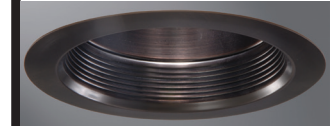

### DESCRIPTION

Air-Tite™ baffle trim with reflector 6" trim family for use in recessed downlighting. Compatible for use in Halo and other housings.

Catalog #		Type
Project		
Comments		Date
Prepared by		

**30WAT**  
White Trim, White Baffle and Reflector

**30WATH**  
White Trim, White Baffle and Clear Reflector

**30PAT**  
White Trim, Black Baffle and Clear Reflector

**30SNAT**  
Satin Nickel Trim, Satin Nickel Baffle and Reflector

**30TBZAT**  
Tuscan Bronze Trim, Tuscan Bronze Baffle and Reflector

**30**

6-Inch Super Trim™  
Air-Tite™ Baffle

For use in Halo listed housings.

Select trims are classified for use in others housings.  
See [www.eaton.com/lighting/legal](http://www.eaton.com/lighting/legal).