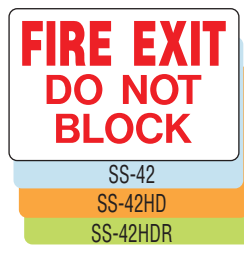

Parking Signs

12" x 18" Aluminum Sign Series

18" x 24" Aluminum Sign Series

6" x 12" / 9" x 12" Sign Series

COMMERCIAL & INDUSTRIAL SIGNS

Property Signs

12" x 18" Property Sign Series

10" x 14" Sign Series