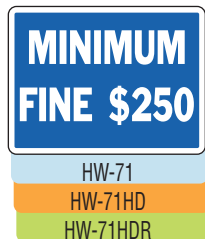

Parking Signs

12" x 18" Aluminum Sign Series

18" x 24" Aluminum Sign Series

6" x 12" / 9" x 12" Sign Series

COMMERCIAL & INDUSTRIAL SIGNS

Property Signs

12" x 18" Property Sign Series

10" x 14" Sign Series