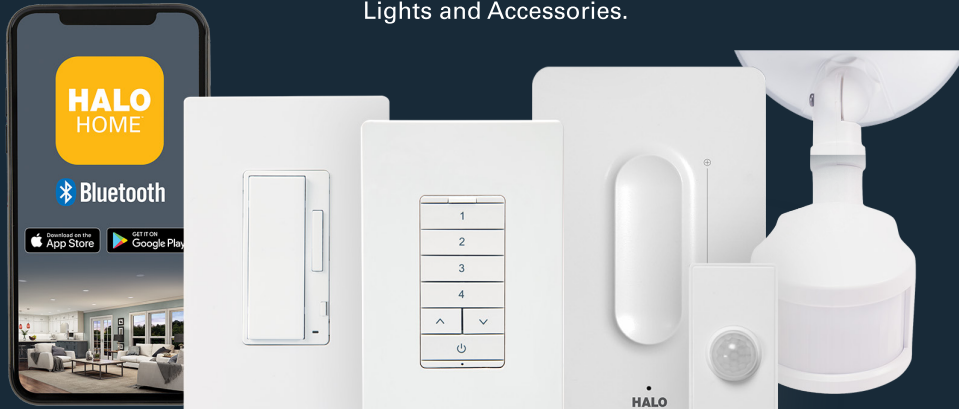

Timers

Sunrise &
Sunset

Learn more at

BringHaloHome.com

Voice control compatible

Customize home lighting with voice command. HALO Home is compatible with Amazon Alexa and Google Assistant products, when paired with the optional Smart Internet Access Bridge.

Adjustable white tuning

Set the perfect lighting for any mood and beautifully complement a room. HALO Home smart lights provide the ability to adjust color temperatures from warm white to cool daylight (2700K-5000K).

Our product categories make it easy to select the smart lighting solution that's perfect for you.

Controllers

Send wireless commands to
Lights and Accessories.

Mobile
App

Accessory
Dimmer

Multi-Room
Scene Keypad

Smart
Dimmer

Smart Plug-in
Lamp Dimmer

Smart Light
Adapter

"Alexa, tell me the weather."

HALO HOME VOICE

The HALO Home Voice doesn't just work with Amazon Alexa - Alexa is built right in. All of the features and functionality of an Echo Dot* are seamlessly designed into this smart recessed downlight. The integrated speaker and microphone fit seamlessly inside bringing Alexa up and out of the way. It's the perfect streamlined solution for smart home convenience.