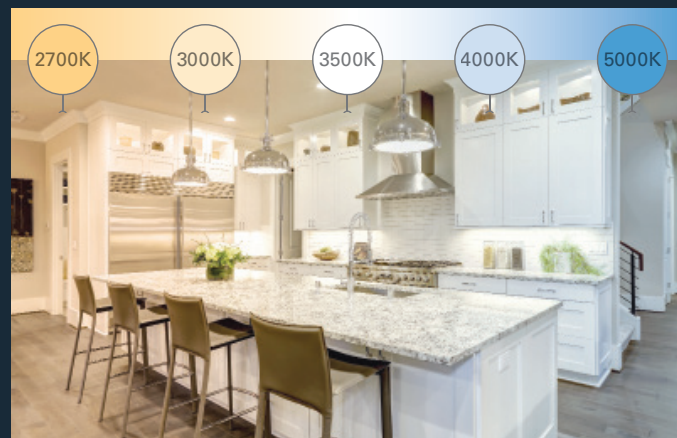

Adjustable white tuning

Set the perfect lighting for any mood and beautifully complement a room. HALO Home smart lights provide the ability to adjust color temperatures from warm white to cool daylight (2700K-5000K).