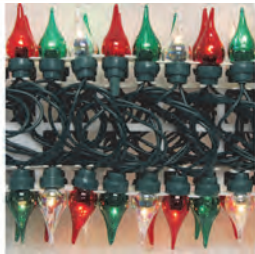

ITEM NO	Lights	Wire Color	Total Length	Pack	Cost	UPC
S33 G6256N11	50 Red/Green/Clear	Green	15.5'	12 CS	14.27	0-47275-69009-3

Globe Light Set

Party globe lights are perfect for your tree lot, porch or patio cafe! Ideal year round. 12" spacing. For indoor or outdoor use.