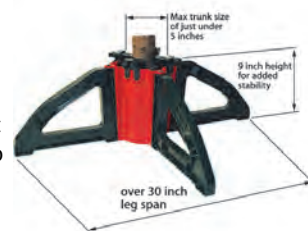

Omega Tree Stand

The Omega Christmas Tree Stand has a patented clamping system that does away with troublesome screws making it easy for you to set up a Christmas tree in seconds. Able to accommodate tree trunks under 5 inches with heights from 6 to 10 feet, it uses unbreakable, engineering grade resin clamps that provide 3000% more trunk contact than screw type stands. The unique design allows a single person to lay down the tree, put the stand on and easily tip the tree upright. Disassembles for easy storage.

ITEM NO	Holds trees	Color	Water Capacity	Pack	Cost	UPC
016 23	Up to 10'	Red/Green	Up to 1 gal.	12 CS	35.69	1-86322-00023-9

Plastic Base Tree Stand

Small 3 eye-bolt tree stand for 3'-5' table top trees. Water capacity 0.75 gallon.

ITEM NO	Holds trees	Color	Water Capacity	Pack	Cost	UPC
S10 313ST	3' - 5'	Green	0.75 gal.	12 CS	9.99	0-39678-01060-8