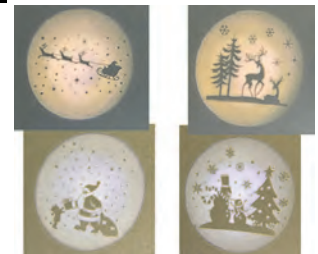

Christmas Assorted Pattern LED Projector

Christmas Assorted Pattern LED Projector. Choose from 4 Christmas images: snowmen and Christmas tree, deer and Christmas tree, flying deer and sleigh, Santa and child. Indoor and outdoor use. 6' black lead wire, plastic black housing. 3-function button: steady/fading/off. Lawn stake included.

ITEM NO	Color	Pattern	Pack	Cost	UPC
E62 ES78374AST	Cool White/Amber	Assorted	24 CS	12.53	7-64878-78374-7

Animated Ornaments LED Projector

Holiday Animated Ornaments LED Projector with timer. Indoor/outdoor use. 6' black lead wire, plastic white housing. Ornaments design, rotation automatically with multi colored LED bulbs, built in timer: 6 hours on, 18 hours off. Plastic stake and stand included.