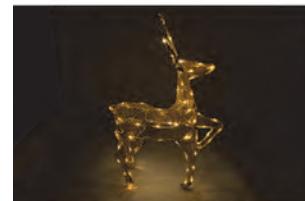

Gold Mesh Standing Deer

Elegant and bright, this 36" 3D standing mesh standing buck is made of beautiful gold mesh fabric. Has warm white LED lights. 5 foot power cord and 29V transformer. Can be paired with matching gold mesh doe.

ITEM NO	Size	Color	Lights	Pack	Cost	UPC
N23 98347	36" H	Gold	LED	1 CS	57.11	8-08339-99216-0

Gold Mesh Feeding Deer

Elegant and bright, this 30" 3D feeding doe is made of beautiful gold mesh fabric. Has warm white LED lights. 5 foot power cord and 29V transformer. Can be paired with matching gold mesh buck.