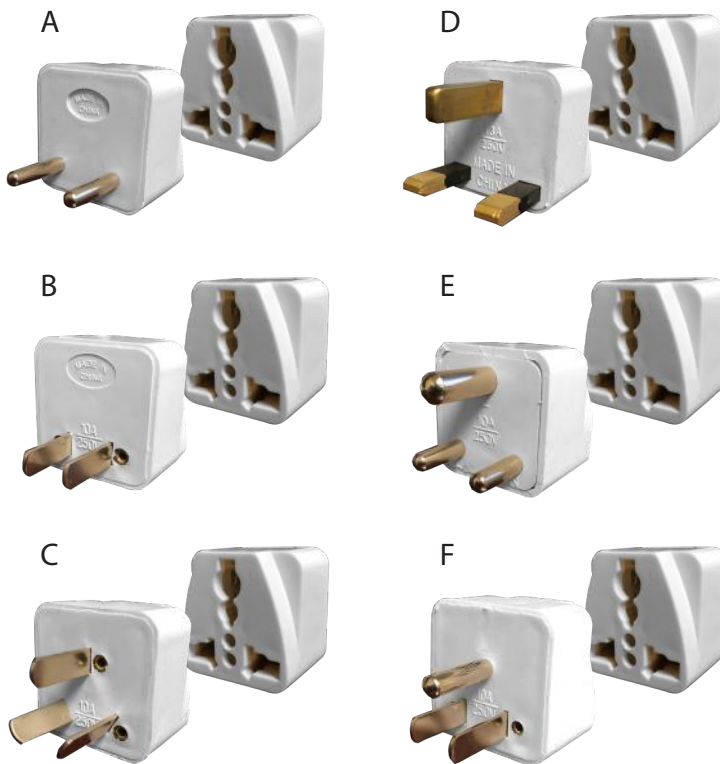

Travel Adapters

Item Number	Compatibility	Inner	Master
A. TR19024	Middle East, South America, Asia & Europe	6	24
B. TR19026	North & South America, Japan & Caribbean	6	24
C. TR19032	Australia, Fiji, China & New Zealand	6	24
D. TR19033	UK, Hong Kong, Africa, Ireland & Singapore	6	24
E. TR19034	India, Parts of South Africa & Hong Kong	6	24
F. TR19036	North & South America, Japan & Caribbean	6	24
G. TR19165-5	Worldwide	6	24
H. TR19165	Worldwide	6	24