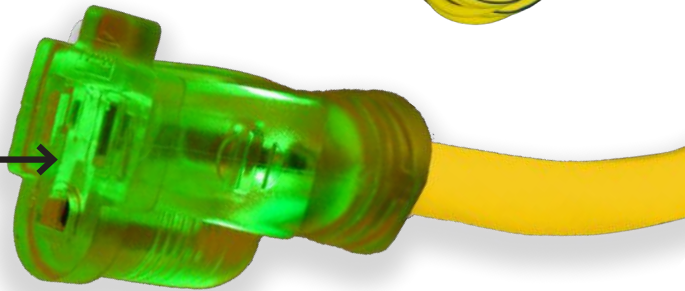

Cold Weather Outdoor Extension Cords

Item Number	Length	Color	Gauge	125V Rated	Inner	Master
GG-17725	25'	Yellow	16/3 SJEOW	13A	n/a	12
GG-17750	50'	Yellow	16/3 SJEOW	13A	n/a	12
GG-17700	100'	Yellow	16/3 SJEOW	10A	n/a	6
GG-17825	25'	Yellow	14/3 SJEOW	15A	n/a	12
GG-17850	50'	Yellow	14/3 SJEOW	15A	n/a	8
GG-17800	100'	Yellow	14/3 SJEOW	13A	n/a	4
GG-18025	25'	Yellow	12/3 SJEOW	15A	n/a	10
GG-18050	50'	Yellow	12/3 SJEOW	15A	n/a	6
GG-18000	100'	Yellow	12/3 SJEOW	15A	n/a	4

Lighted Female End