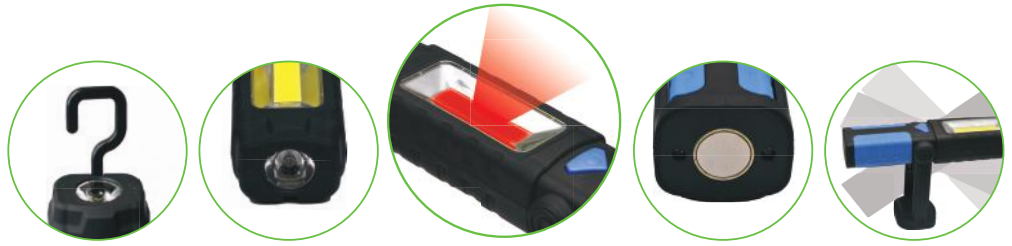

LED Flashlights

COB LED Worklight 12-pc Display