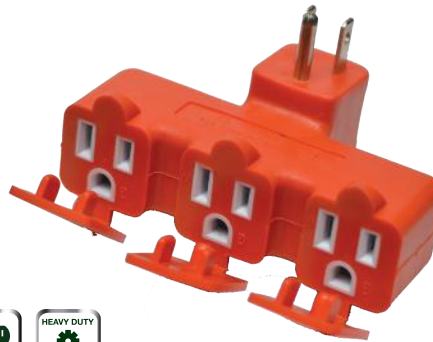

3-Outlet Tri Tap with Covers

- Converts one outlet into three outlets
- Indoor/Outdoor use
- Plug into any 3-prong outlet
- 15 amp circuit breaker (1875 watts)
- Heavy duty structure
- Lifetime warranty

Item Number	Color	Inner	Master
GG-03431OR	Orange	6	24
GG-03431BE	Beige	6	24
GG-03431GN	Green	6	24