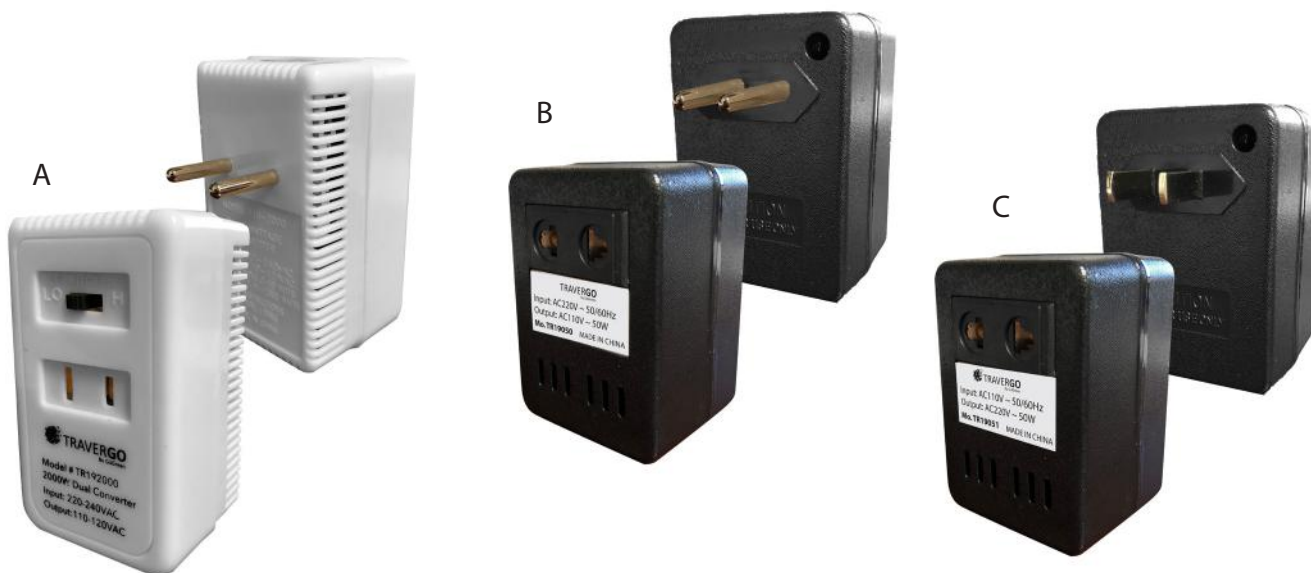

Travel Converters

Item Number	Product	Description	Inner	Master
A. TR192000	2000W Voltage Converter	• Converts 200/240V AC into 110/120V AC • High/Low voltage selection	6	24
B. TR19050	50W Step Down Travel Power Converter	• Converts 220/240V AC to 110/120V AC • Round Pin	6	24
C. TR19051	50W Step Up Travel Power Converter	• Converts 110/120V AC to 220/240V AC • Flat Pin	6	24