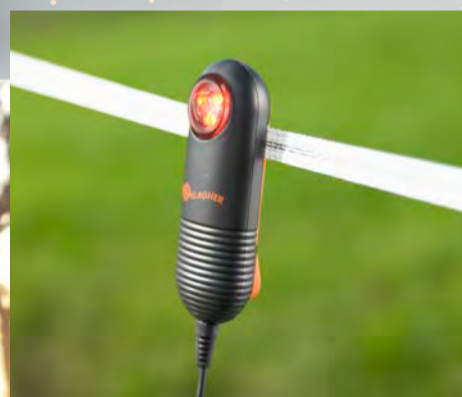

BEST SELLER

103⁹⁹
Sugg. Retail

Fence Volt/Current & Fault Finder

G50905

Save hours checking fence lines for faults

- Large easy to read LCD display shows voltage & current
- Large arrows show direction of fault
- Auto On/Off when fence pulse detected

53⁴⁹
Sugg. Retail

Fence Volt Reader

G503014

Digital read out for accurate fence voltage measurement.

33⁴⁹
Sugg. Retail

Live Fence Indicator

G51100

Place permanently on your fence and simply look for the LED flash, for instant reassurance that your fence is working.

- No batteries required. Uses power from the fence (2000 kV or higher)
- Highly visible LED can be seen during day/ night (up to .5 mile at night)
- Long life - water and UV resistant
- Simply put ground stake in and clip on to fence wire or tape