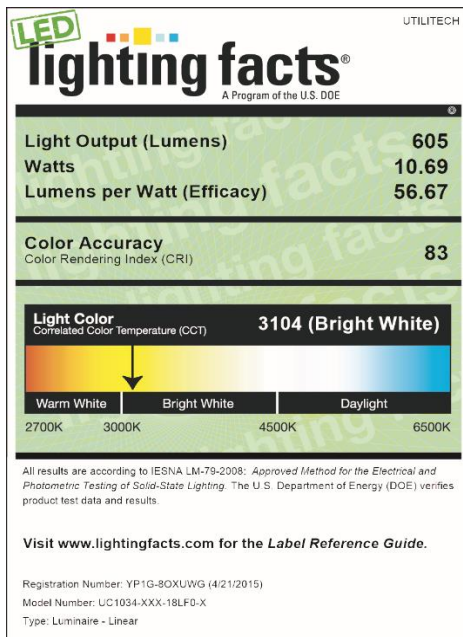

18 in LED Plug In Undercabinet Bar

General Product Information:

Common Model Numbers

UC1034-BR2-18LF0-U

UC1034-BR2-18LF0-E

Construction:	Extruded aluminum body
Finish:	BR2= Matte Rubbed Bronze
Diffuser Material:	PC
Diffuser Finish:	White
Mounting:	NA
Head Adjustment:	NA
Motion Detection Range:	NA
Application Type:	Damp Location
Safety Listing:	ETL
Energy Star:	No

Dimensional Information:

ADA Compliant:	NA
Chain/Stem Length:	NA
Canopy Dia.:	NA
Fixture Dimensions:	18" x 2.72" x 0.63"
Fixture Weight:	1.5lbs

Electrical Information:

Lamp Included:	Yes
Lamp Type:	LED
Number of Lamps:	NA
Lamp Wattage:	10.69 W
Lamp CCT:	3104 K
Lamp CRI:	83.4
Lamp Life:	50000 Hrs
Total Lumens:	605.8
Dimming:	Yes
Dimming Type:	On Fixture Variable Dimmer
Ballast/Driver:	KTLD-12-1-0A40-LDIM-SL
Input Voltage:	120V, 60Hz, 0.16A
Battery Included:	NA
Battery Type:	NA
Battery Life at Full Charge:	NA
Power Cord:	ZP-UC0812-POWR Flat Plug 2 Prong Polarized
Linkable:	Yes
Connector Cord:	18" 2 Conductors
Power Switch:	On/Off Rocker Switch