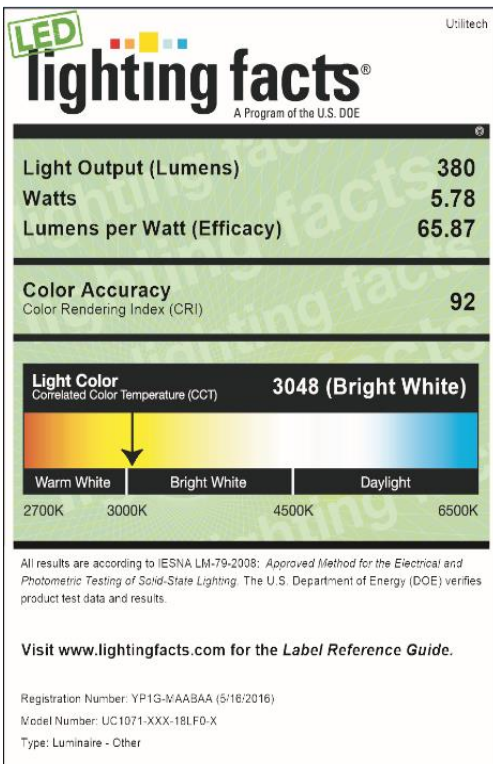

Slim Edge 18 in LED Plug In Undercabinet Bar

General Product Information:

Common Model Numbers

UC1071-WH1-18LF0-U

Construction:	Stamped metal housing
Finish:	WH1 White Powder Paint
Diffuser Material:	PC
Diffuser Finish:	Clear frosted
Mounting:	NA
Head Adjustment:	NA
Motion Detection Range:	NA
Application Type:	Damp Location
Safety Listing:	ETL
Energy Star:	No

Dimensional Information:

ADA Compliant:	
Chain/Stem Length:	
Canopy Dia.:	
Fixture Dimensions:	18" x 2.625" x 0.625"
Fixture Weight:	

Electrical Information:

Lamp Included:	Yes
Lamp Type:	LED
LED Qty:	56
Lamp Wattage:	5.78W
Lamp CCT:	3048K
Lamp CRI:	92.8
Lamp Life:	50000
Total Lumens:	380.7
Dimming:	No
Dimming Type:	
Ballast/Driver:	KTLD-6-1-OA20-PXM-EMI
Input Voltage:	120V AC @60Hz
Battery Included:	
Battery Type:	N/A
Battery Life at Full Charge:	N/A
Power Cord:	SPT-2 AWG18x2C
Linkable:	Yes
Connector Cord:	LCORD-0018-L 18" Lazy 8 White linking cord
Power Switch:	ON/OFF Rocker