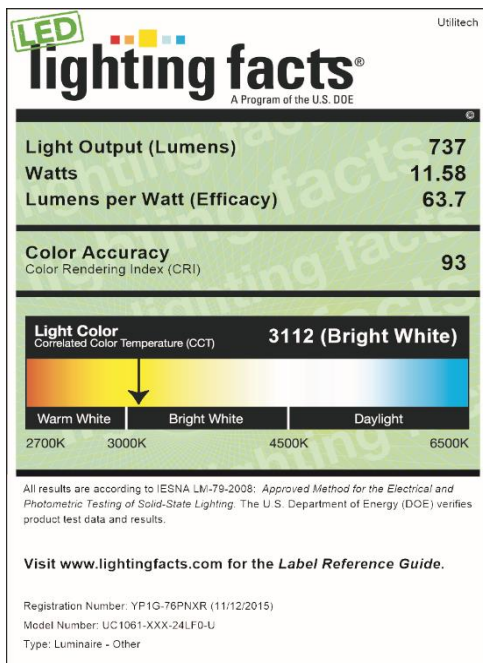

### General Product Information:

Common Model Numbers

UC1061-WH1-24LF0-U

UC1061-WH1-24LF0-E

Construction:	Stamped metal housing
Finish:	WH1 = WHITE POWDER PAINT
Diffuser Material:	PC
Diffuser Finish:	Frosted Clear
Mounting:	NA
Head Adjustment:	NA
Motion Detection Range:	NA
Application Type:	Damp Location
Safety Listing:	ETL
Energy Star:	Yes

### Dimensional Information:

ADA Compliant:	NA
Chain/Stem Length:	N/A
Canopy Dia.:	N/A
Fixture Dimensions:	2.76"x1.18"x24" (70x30x610mm)
Fixture Weight:	1.886 lb

### Electrical Information:

Lamp Included:	Yes
Lamp Type:	LED
LED Qty:	16
Lamp Wattage:	11.58W
Lamp CCT:	3112K
Lamp CRI:	93.2
Lamp Life:	50000 Hrs
Total Lumens:	737.6
Dimming:	Yes
Dimming Type:	Triac Wall Dimmer
Ballast/Driver:	KTLD-12-1-0A38-FDIM
Input Voltage:	120V 60Hz 0.14A
Battery Included:	NA
Battery Type:	NA
Battery Life at Full Charge:	NA
Power Cord:	None- Direct Wire
Linkable:	No
Connector Cord:	NA
Power Switch:	On/Off Rocker Switch