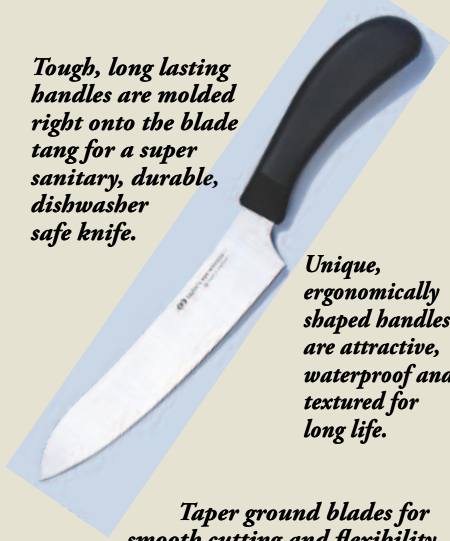

Grinding stones for replacement

Cutlery & Kitchen Knives

Taylor's Eye Witness

Ergonomic Cutlery Line
Made in Sheffield, England

GINKGO®
Fine Sheffield Cutlery
now available in America.

Knives feature razor sharp Molybdenum Vanadium High Carbon Stainless Steel blades.

Ergonomic handles contribute to smoother, easier slicing and chopping with less fatigue.

Tough, long lasting handles are molded right onto the blade tang for a super sanitary, durable, dishwasher safe knife.