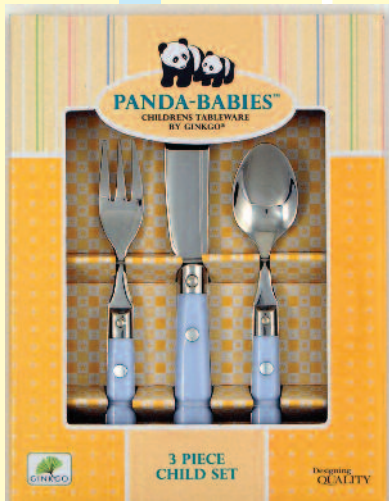

TRATTORIA™ JUMBO Steak Knife 10" 14427-8 \$6.00

TRATTORIA™ Ranch House Steak Knife 10" 14428-5 \$6.00

NORSE

NORSE 9" 33126-5 \$7.50

NORSE Set of 4 Knives 33129-6 \$25.00

CASSIA

CASSIA 9" 33226-2 \$7.50

CASSIA Set of 4 Knives 33229-3 \$25.00

LAFAYETTE

LAFAYETTE 9" 36026-5 \$7.50

LAFAYETTE Set of 4 Knives 36029-6 \$25.00

PANDA BABIES STAINLESS

CHILD & BABY SETS

3 Pc.
Baby-Toddler Set

36202-3 \$12.00

3 Pc. Child's Set

36203-0 \$15.00

6 Pc.
Progress Set

36206-1 \$25.00

3 Pc. Child Sets

(-14 Baby Blue -15 Pink -16 Spring Green)
219-- 3Pc. Child Set \$10.00

Kitchen Tool Collection

Hammered Finish

Item #	Description	Retail
36070-8	Serving Spoon 12.5" 4.0mm	\$15.00
36074-6	Pierced Serving Spoon 12.5" 4.0mm	15.00
36071-5	Serving/Meat Fork 12.5" 4.0mm	15.00
36072-2	Turner/Spatula 13" 4.0mm	15.00
36073-9	Soup/Punch Ladle 11" 4.0mm	15.00
36078-4	2Pc. Salad Set 10.5" 4.0mm	25.00
36300-6	Paring Knife 3.5" on Hang Tag	10.00
36312-9	Paring Knife-Set/12 in Display Box	120.00
36301-3	Utility/Tomato Knife 4.5" Hang Tag	11.00
36302-0	Santoku/Cheese Knife 4.75" Hang Tag	12.00