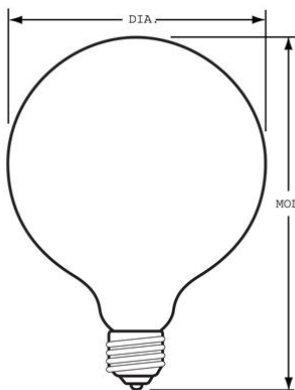

**49781 - GE soft white 100 watt G40 1-pack**

**100G40/W 6PK 120**

- ☞ Use original GE's Soft White when you need a light without glare and harsh shadows.
- ☞ 2700K soft white light appearance
- ☞ Estimated yearly energy costs \$12.05 based on 3 hours per day \$0.11 per kWh
- ☞ G40 globe with medium base for use in vanity strips
- ☞ GE soft white bulbs provide warm, pleasing everyday light without harsh glares and shadows. GE soft white globes' decorative round shape is perfect for illuminating pendant and vanity fixtures
- ☞ Lasts 2.3 years based on 3 hours per day usage
- ☞ 1260 lumens providing fresh, energizing™ light

**PRODUCT PHOTO**

**GENERAL CHARACTERISTICS**

Base Description	Medium Screw
Base Type	Screw-In
Bulb Finishes and Colors	White
Filament	CC-6
Rated Life Hours-nominal	2500 h
Primary Application	Globe
Bulb Material	Soft glass
Product Technology	Incandescent
Lamp Count	1
Requested Structure	Carton
Base	E26
Bulb Shape	G40

**PHOTOMETRIC CHARACTERISTICS**

Initial Lumens-nominal	1260 lm
Color Temperature	2700 K

**PRODUCT INFORMATION**

Product Code	49781
Description	100G40/W 6PK 120
Alternative Unit Of Measure	CASE
Standard Package Quantity	6
Ean UPC	043168908320
Standard Package GTIN	00043168497817
No Of Items Per Sales Unit	
No Of Items Per Standard Package	6
Sales Unit	Case
UCC	043168497817
Alternative Unit Of Measure	EACH
Standard Package Quantity	1
Ean UPC	043168908320
Standard Package GTIN	00043168908320
No Of Items Per Sales Unit	1
No Of Items Per Standard Package	1
Sales Unit	Each
UCC	043168497817

**DIMENSIONS**

Diameter	5.0 in
----------	--------

**ELECTRICAL CHARACTERISTICS**

Wattage	100 W
Input Voltage [nom]	120 V
Rated power (Watts)	100 W