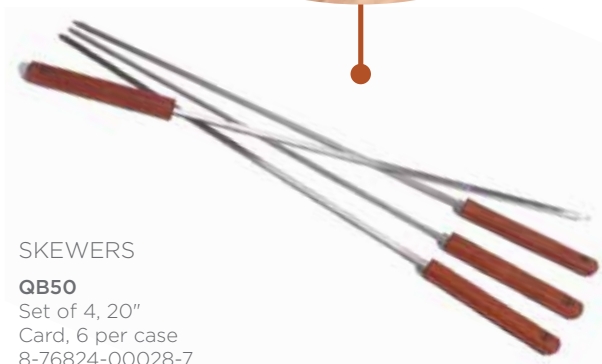

SKEWERS

QB50

Set of 4, 20"

Card, 6 per case
8-76824-00028-7