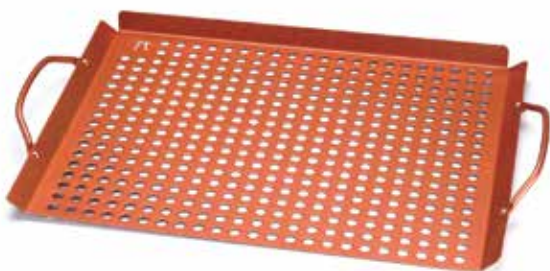

**new**

NON-STICK TACO RACK

**76449**

Non-Stick  
Product Wrap, 6 per case  
8-76824-76449-3

- Handles make for easy transport from grill side to table top
- Mesh design prevents condensation and soggy tacos
- Can also be used to transport corn on the cob to large grilled veggies

## NON-STICK CORN BASKET

## GRILLWARE COPPER NON-STICK

The unique signature copper color grillware is the original professional-grade non-stick grillware. Designed to enhance the look and feel of at home entertaining while serving up the utmost in superior non-stick functionality.

## NON-STICK COPPER GRILL GRID