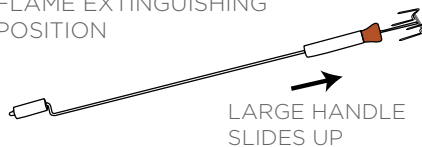

ROTATING HANDLE

❷ FLAME EXTINGUISHING POSITION

LARGE HANDLE  
SLIDES UP

**SPIRAL CUTTER (FOR HOT DOGS & WIENERS)**

**76179**  
4 piece set  
Clamshell, 6 per case  
8-76824-76179-9

- Slice your wiener into a perfect spiral for even cooking!
- Holds all of your toppings better!
- Enjoy perfectly caramelized hot dogs, offering delicious and crispy bites!
- Wieners will never curl again!
- 4 piece set designed to fit most standard sized products
- Small and large tubes and knives to fit all size dogs