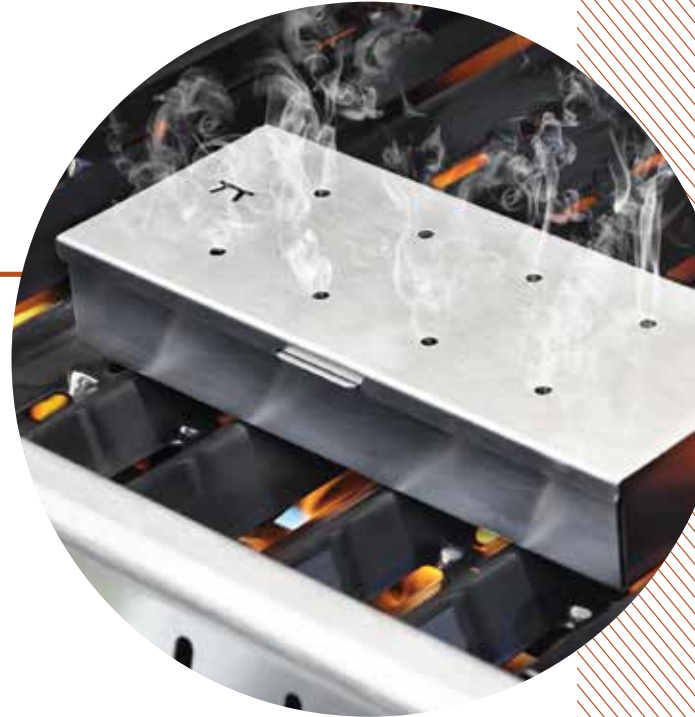

# OUTSET® GRILLWARE

FLAVOR GRILLING

STAINLESS STEEL WOOD  
CHIP SMOKING BOX

**QS77**

9" x 3.5", Stainless Steel  
Window Box, 6 per case  
8-76824-00062-1

CAST IRON WOOD  
CHIP SMOKING BOX

**Q177**

8" x 5", Cast Iron  
Window Box, 6 per case  
8-76824-00207-6