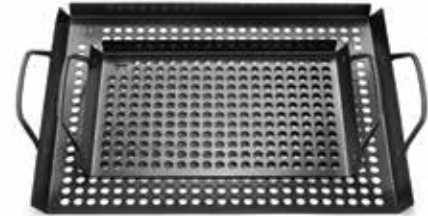

# OUTSET® GRILLWARE

BLACK NON-STICK

Superior nonstick functionality offers safe cooking and easy clean up. Crafted to withstand extreme temperatures from heat and flame. And, of course, in grillware, as in fashion, black never goes out of style.