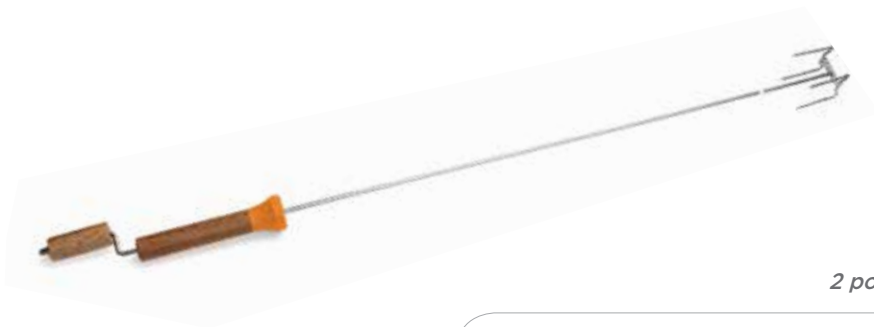

GRILLWARE GRILLTOP ACCESSORIES