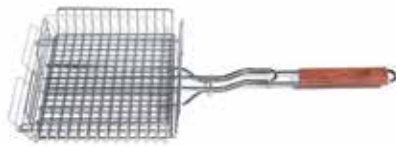

CHROME GRILL BASKET

QC71
25", Chrome
Product Insert, 6 per case
8-76824-00060-7

- Rosewood handle