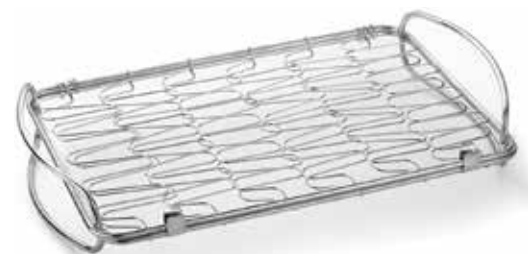

MINI FLEX GRILL BASKET

76358
14.5" x 8.5" x 2.5"
Product Wrap, 6 per case
8-76824-76358-8