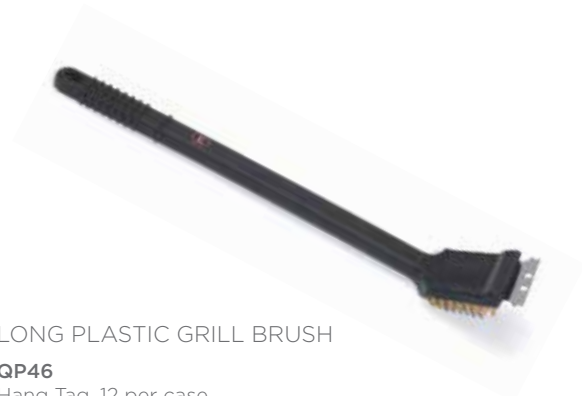

LONG PLASTIC GRILL BRUSH

QP46

Hang Tag, 12 per case
8-76824-00161-1

17.5" grill brush with brass bristles