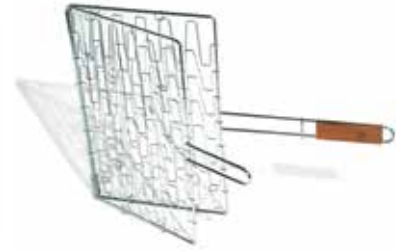

CHROME FLEX GRILL BASKET

QC73
16.25" x 23.5" including handle
Chrome
Product Insert, 6 per case
8-76824-00150-5

- Rosewood handle