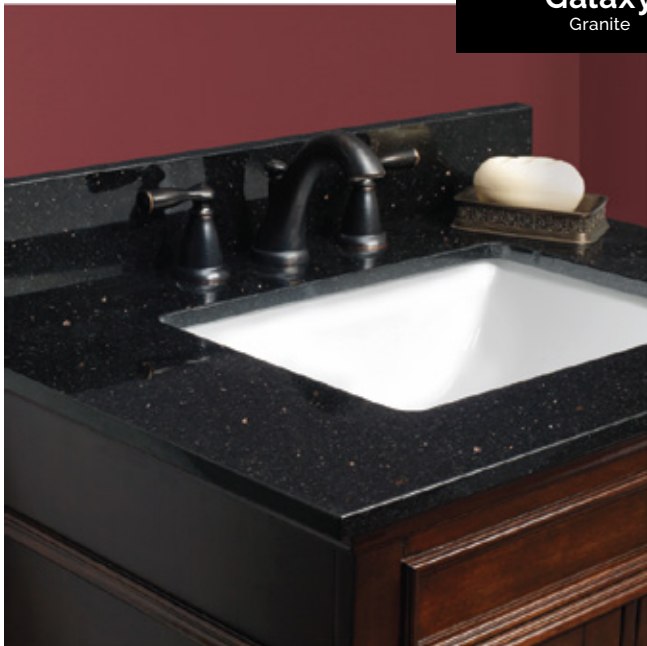

ST25228BGR 25" W
ST31228BGR 31" W
ST37228BGR 37" W
ST49228BGR 49" W
ST61228BGR 61" W