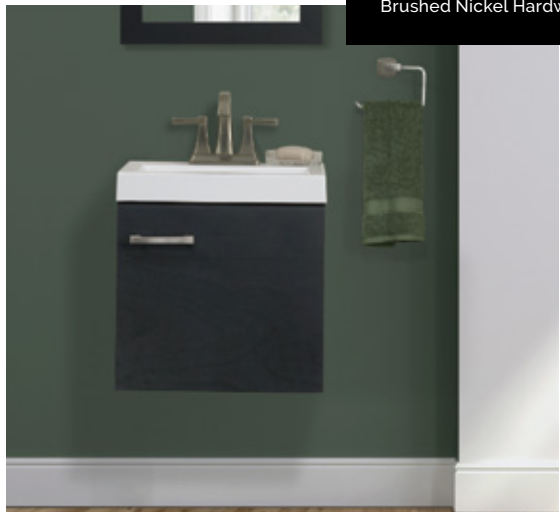

ROCKWOOD

Black finish
Brushed Nickel Hardware

18" Vanity Combo
RWBVT1814

17-1/2" W x 13-5/8" D x 18-1/4" H
Includes white cultured marble sink

24" W x 13-1/2" D x 18-3/8" H
Includes white cultured marble sink