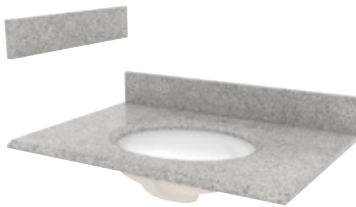

Rushmore
Grey
Granite

HG25228RG 25" W
HG31228RG 31" W
HG37228RG 37" W
HG49228RG 49" W
HG61228RG 61" W