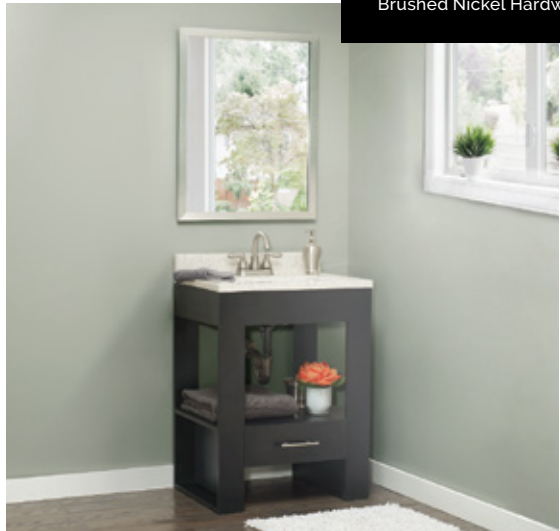

LOGAN

Black finish
Brushed Nickel Hardware

25" Vanity Combo
LGBVT2519

25" W x 22" D x 37" H
Includes two tone Dune cultured marble top with integrated white sink

31" W x 22" D x 37" H
Includes two tone Dune cultured marble top with integrated white sink