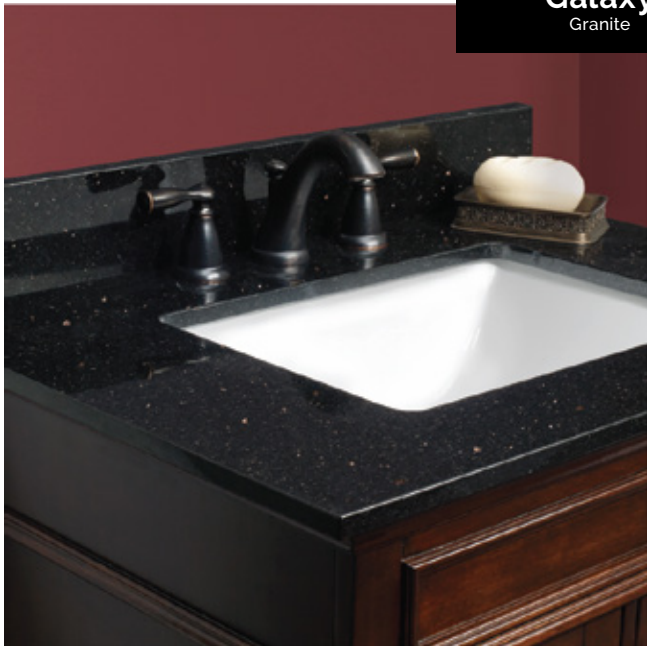

ST25228BGR 25" W
ST31228BGR 31" W
ST37228BGR 37" W
ST49228BGR 49" W
ST61228BGR 61" W