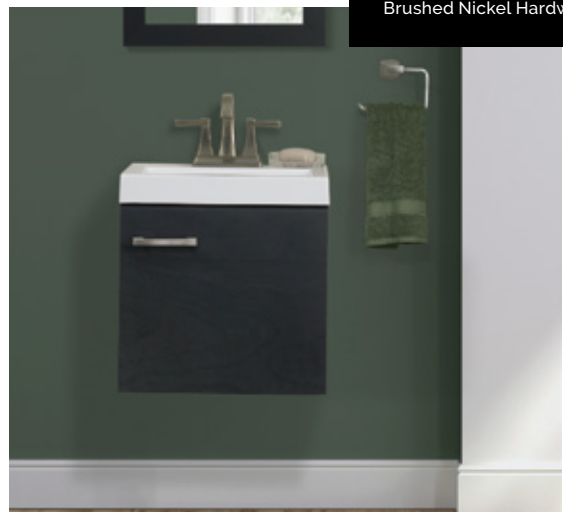

MARIENVILLE

Black finish
Brushed Nickel Hardware

49" Vanity Combo
MFBVT4922

49" W x 22" D x 37-1/4" H

Includes two tone Rocky Trail cultured marble top with offset integrated white sink

ROCKWOOD

Black finish
Brushed Nickel Hardware