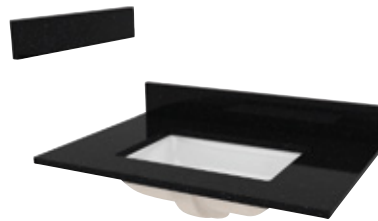

ST25228BGR 25" W
ST31228BGR 31" W
ST37228BGR 37" W
ST49228BGR 49" W
ST61228BGR 61" W