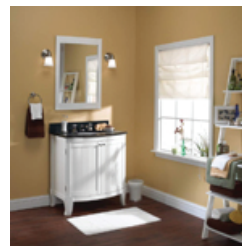

Overall Dimensions:

24 W x 1 $\frac{3}{8}$ D x 34 H

Shipping:

GW 20 lbs

Construction & Materials:

- Core Materials: Engineered Wood, Wood

Download Collection Images

[High-Res](#)