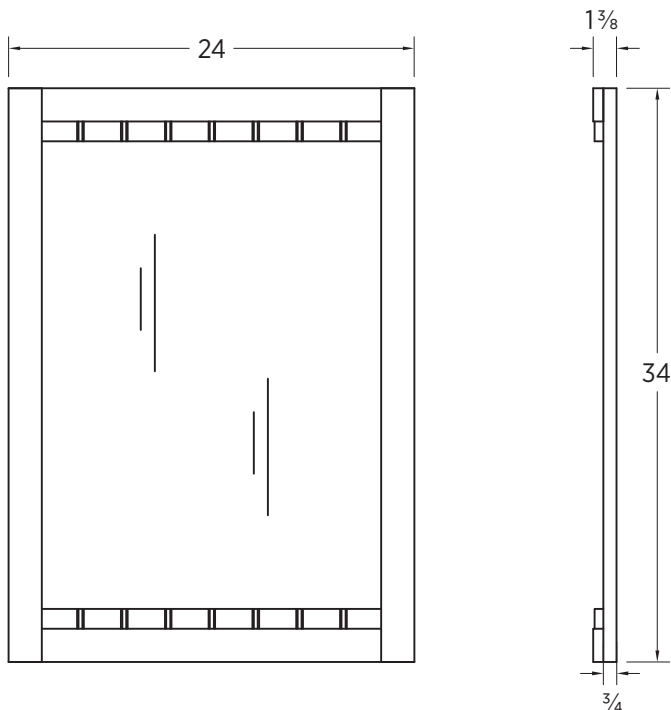

FOREMOST

Bellani White Mirror

Model Number: **BLWM-2434**

UPC: **721015348191**

Specifications:

- Premium white finish
- Curved and detailed mirror frame design
- Pre-attached mounting hooks
- Wainscoting accents on the top and bottom
- Transitional / Contemporary style

Overall Dimensions:

24 W x 1 $\frac{3}{8}$ D x 34 H

Shipping:

GW 20 lbs

Construction & Materials:

- Core Materials: Engineered Wood, Wood

Download Collection Images

[High-Res](#)

[Low-Res](#)

Resources

[Register Your Warranty](#)

[Installation Manual](#)

Important: Dimensions of each product are nominal and may vary within the range of tolerances allowed. These measurements are subject to change or cancellation. No responsibility is assumed for use of superseded or voided pages.