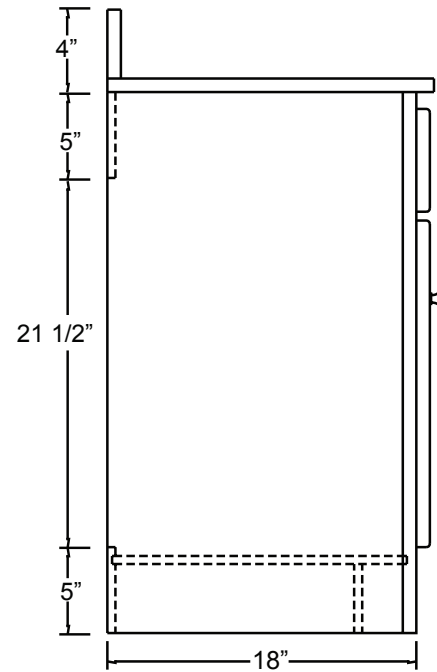

FOREMOST®

COLUMBIA COLLECTION

www.ForemostBath.com

24" Vanity Combo

COCAT2418

COEAT2418

COWAT2418

COBAT2418